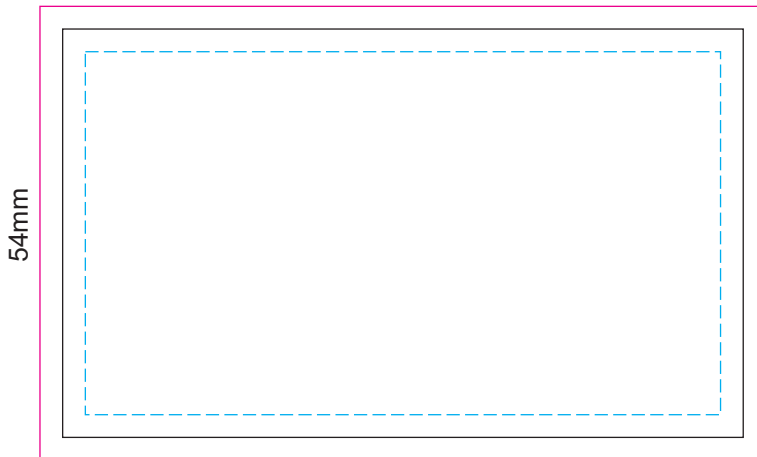

100% of Actual Size  
Direct Digital

90mm

Screen Buddy Square  
30x30mm

Can be placed anywhere  
on card design

54mm

90mm

**Blue Line = The SIGNIFICANT PRINT AREA**

(Keep all critical images & text within this box)

**Black Line = Maximum print area**

**Pink Line = Bleed off to here**