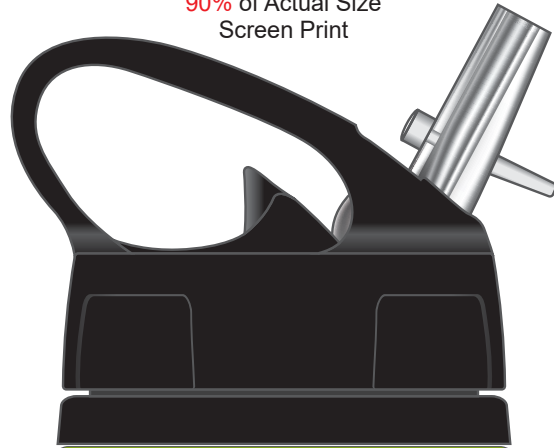

100% of Actual Size
Pad Print

100% of Actual Size
Pad Print

90% of Actual Size
Screen Print

170mm

Approximately 30mm unprintable area

Approximately 30mm unprintable area

122mm

Red Line = Exact opposites of the product
(centre artwork to the red line)

80% of Actual Size
Rotary Digital
(Gloss Finish)

227mm

Approximately 1mm unprintable area

Approximately 1mm unprintable area
160mm

Red Line = Exact opposites of the product
(centre artwork to the red line)