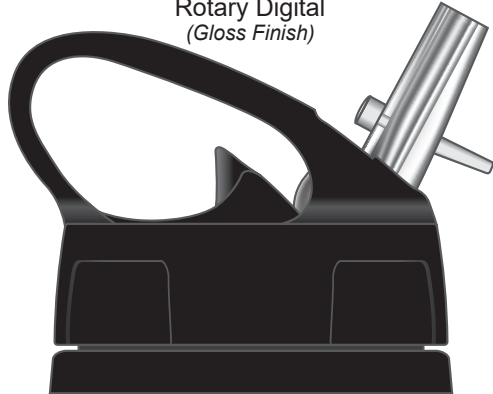

100% of Actual Size
Pad Print

100% of Actual Size
Pad Print

90% of Actual Size
Screen Print

170mm

Approximately 30mm unprintable area

Approximately 30mm unprintable area

122mm

Red Line = Exact opposites of the product
(centre artwork to the red line)

80% of Actual Size
Rotary Digital
(Gloss Finish)

227mm

Approximately 1mm unprintable area

Approximately 1mm unprintable area
160mm

Red Line = Exact opposites of the product
(centre artwork to the red line)