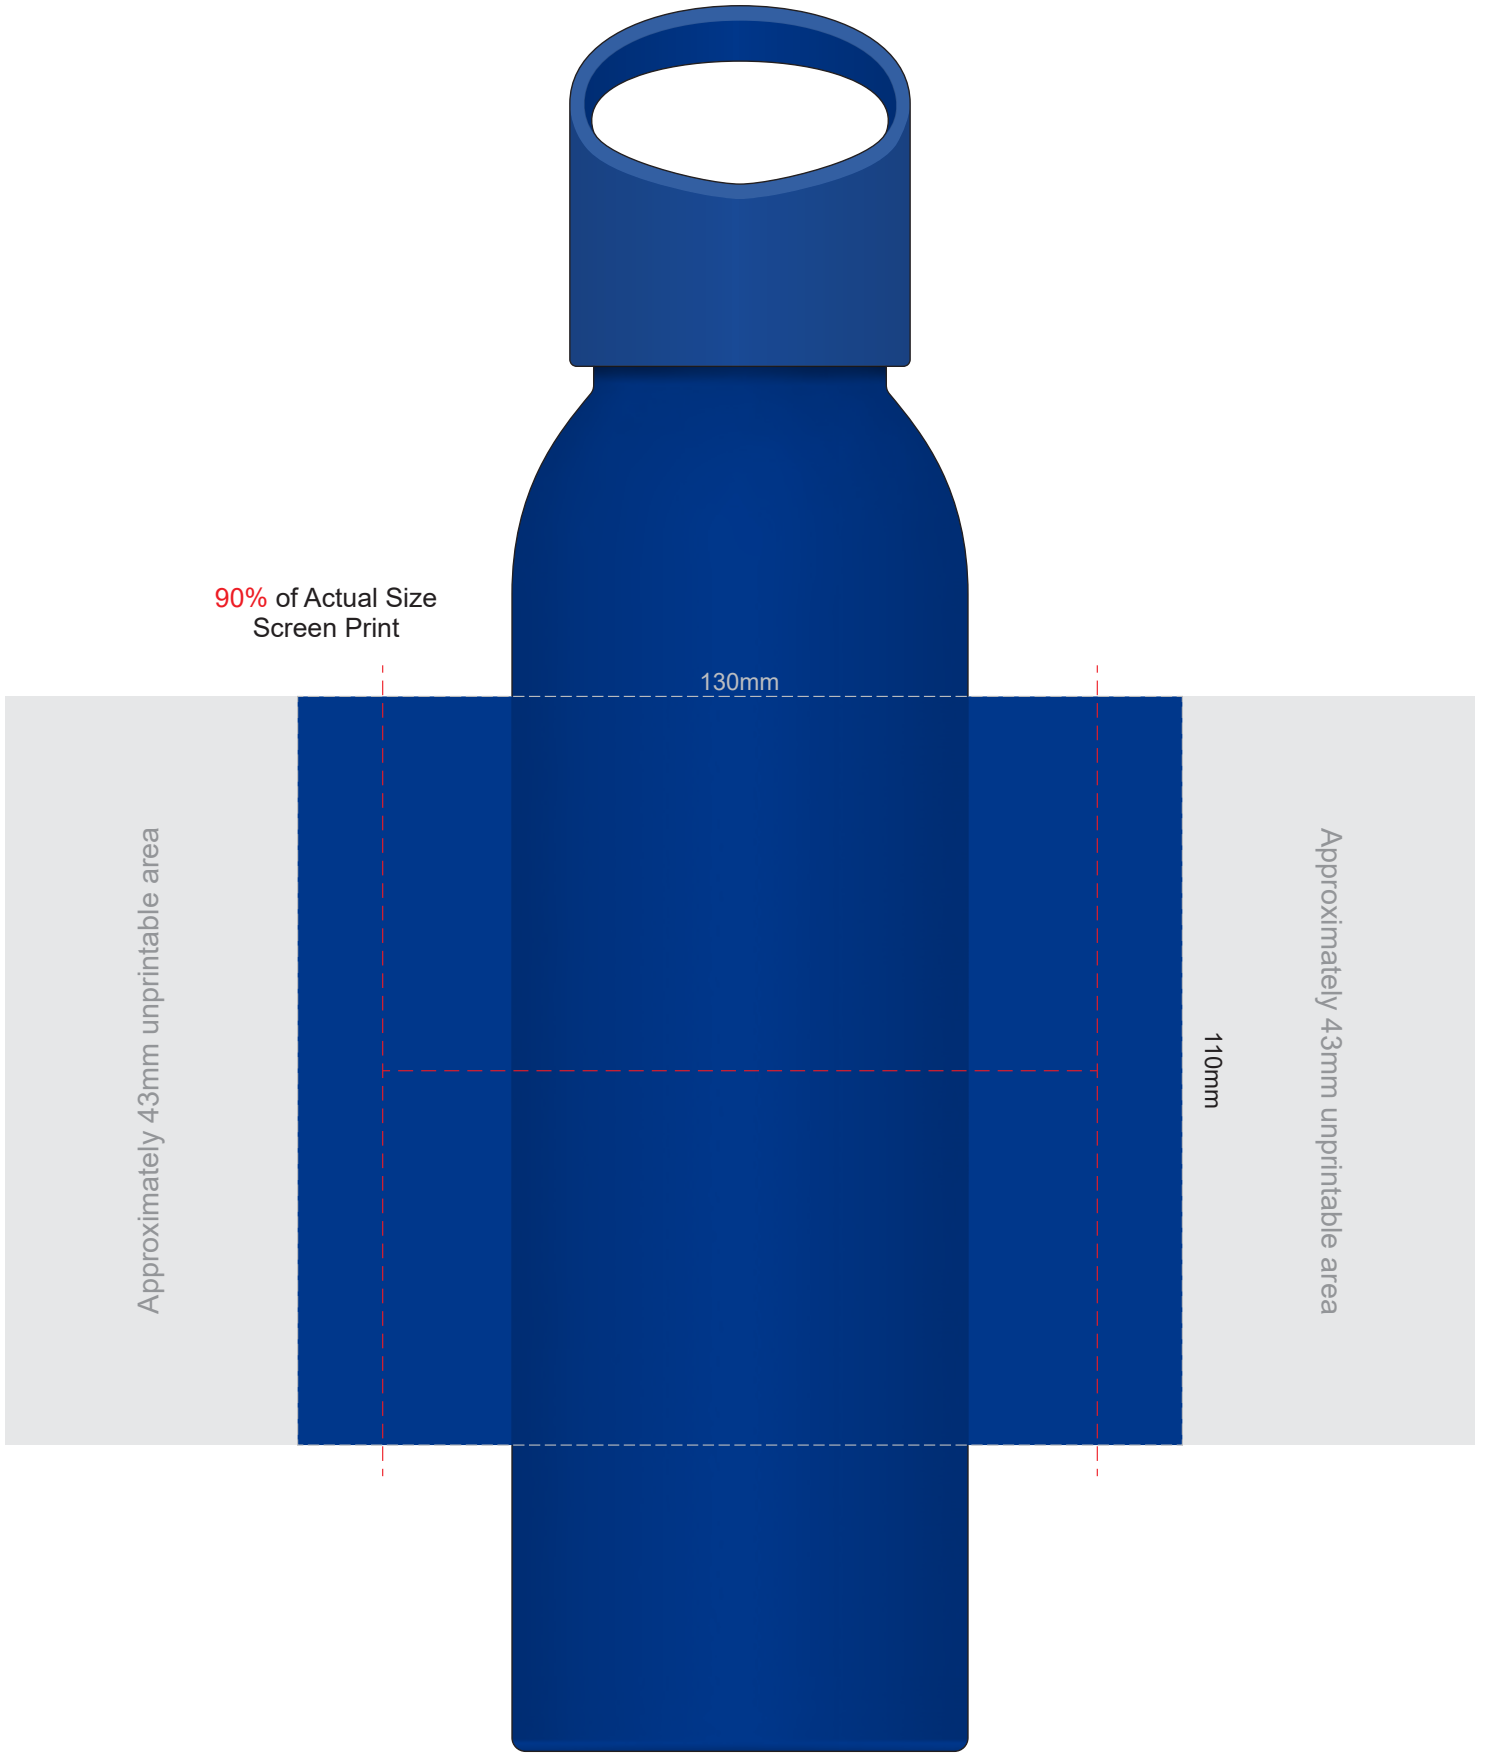

100% of Actual Size  
Pad Print

90% of Actual Size  
Screen Print

130mm

Approximately 43mm unprintable area

Approximately 43mm unprintable area

110mm

Red Line = Exact opposites of the product  
(centre artwork to the red line)

90% of Actual Size  
Rotary Digital  
(Gloss Finish)

209mm

Approximately 4mm unprintable area

Approximately 4mm unprintable area  
170mm

Red Line = Exact opposites of the product  
(centre artwork to the red line)