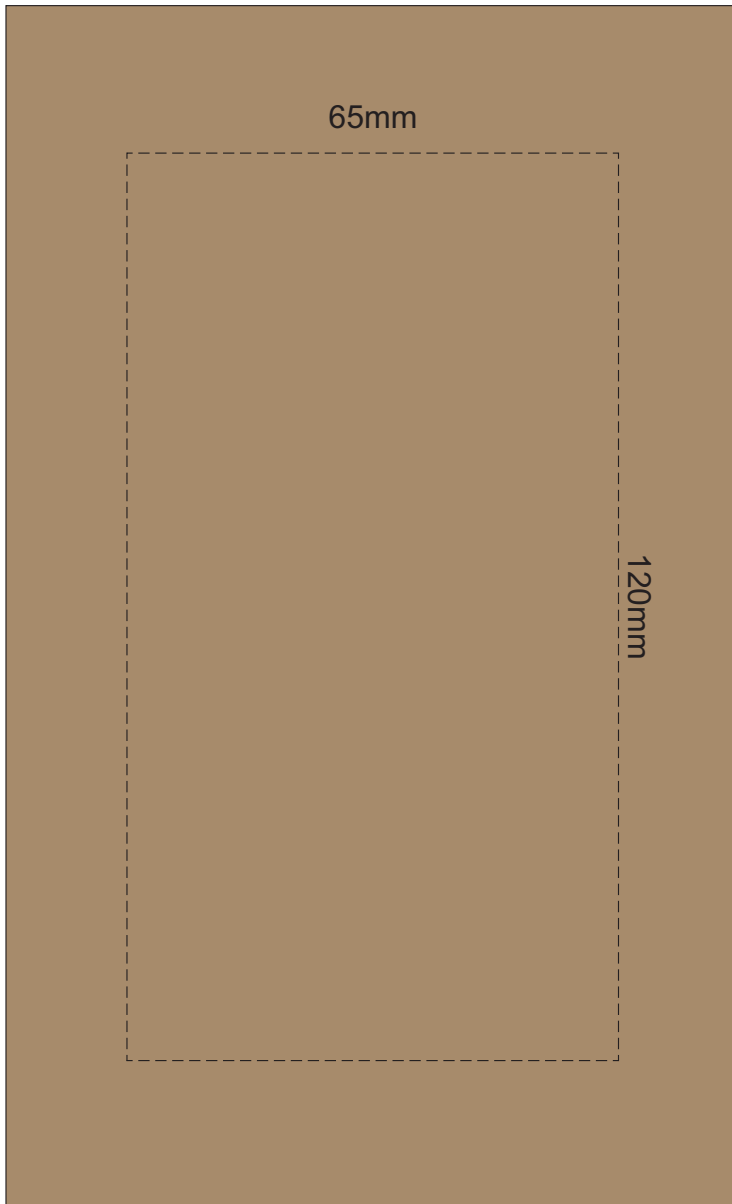

100% of Actual Size
Pad Print

100% of Actual Size
Digital Packaging Print
FRONT

Artwork will be printed directly onto the product via CMYK printing (no white), colours will not be vibrant due to white ink not being available for this process.

GIFT BOX SLEEVE
60% of Actual Size
Digital Print

Blue Line = The SIGNIFICANT PRINT AREA
(Keep all critical images & text within this box)
Black Line = Maximum print area
Pink Line = Bleed off to here
Red Line = Fold Line