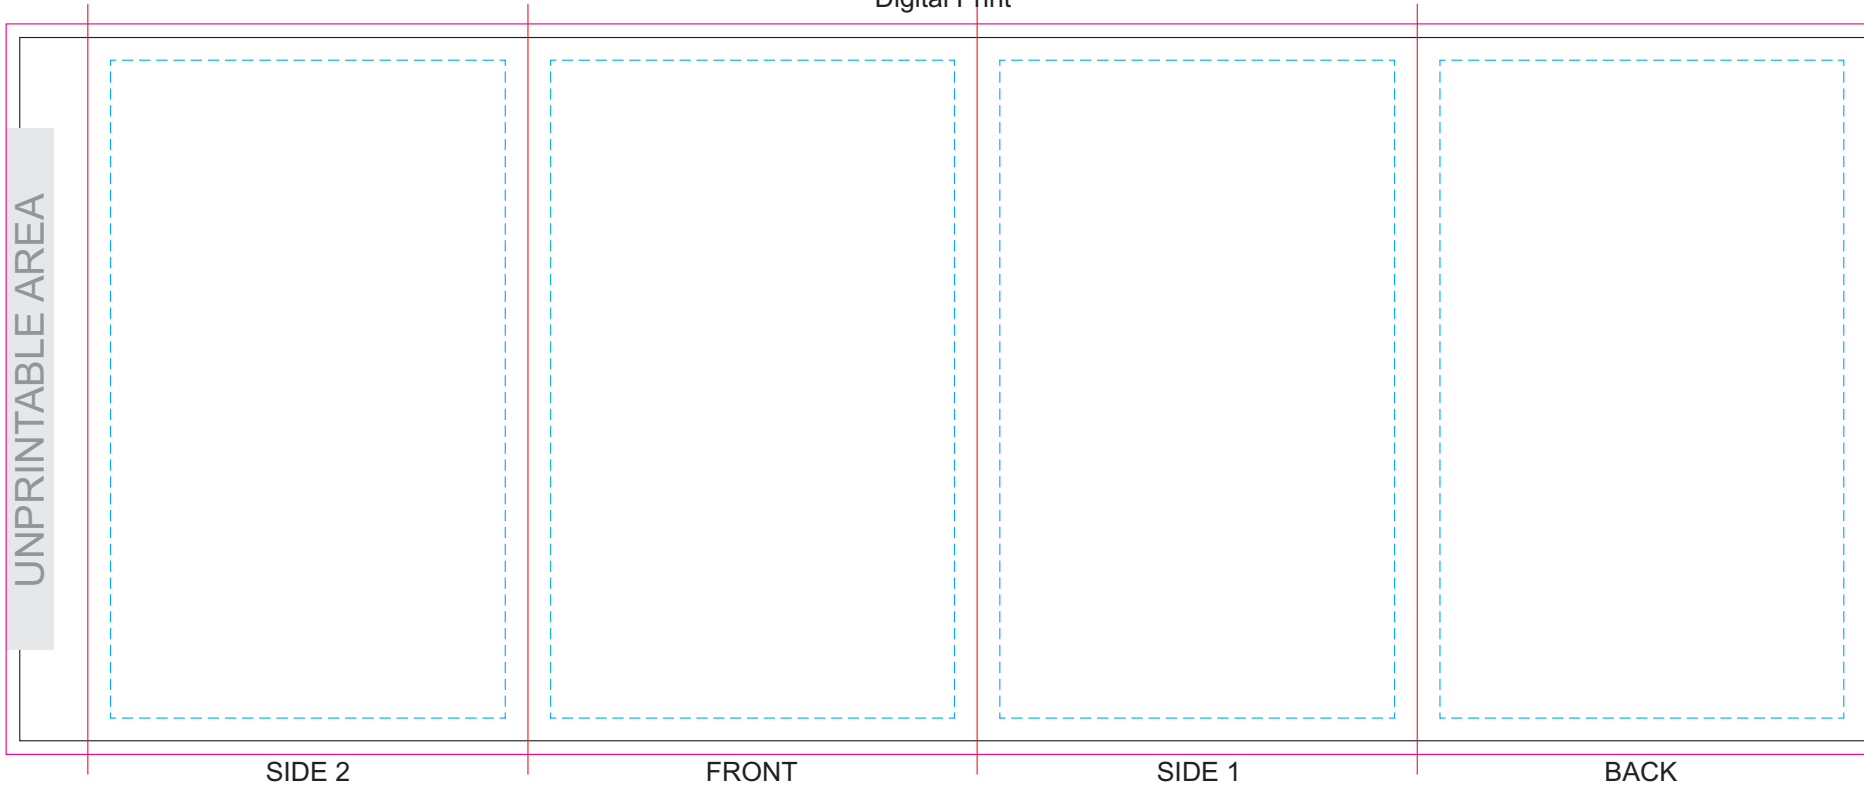

100% of Actual Size
Pad Print

100% of Actual Size
Digital Packaging Print
FRONT

Artwork will be printed directly onto the product via CMYK printing (no white), colours will not be vibrant due to white ink not being available for this process.

GIFT BOX SLEEVE
60% of Actual Size
Digital Print

Blue Line = The SIGNIFICANT PRINT AREA
(Keep all critical images & text within this box)
Black Line = Maximum print area
Pink Line = Bleed off to here
Red Line = Fold Line