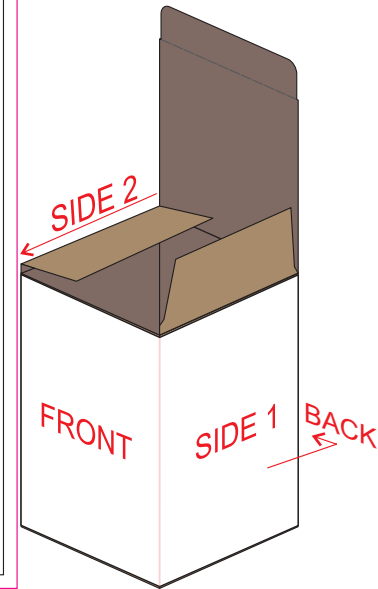

100% of Actual Size
Pad Print

100% of Actual Size
Digital Packaging Print
FRONT

Artwork will be printed directly onto the product via CMYK printing (no white), colours will not be vibrant due to white ink not being available for this process.

GIFT BOX SLEEVE
60% of Actual Size
Digital Print

Blue Line = The SIGNIFICANT PRINT AREA
(Keep all critical images & text within this box)
Black Line = Maximum print area
Pink Line = Bleed off to here
Red Line = Fold Line