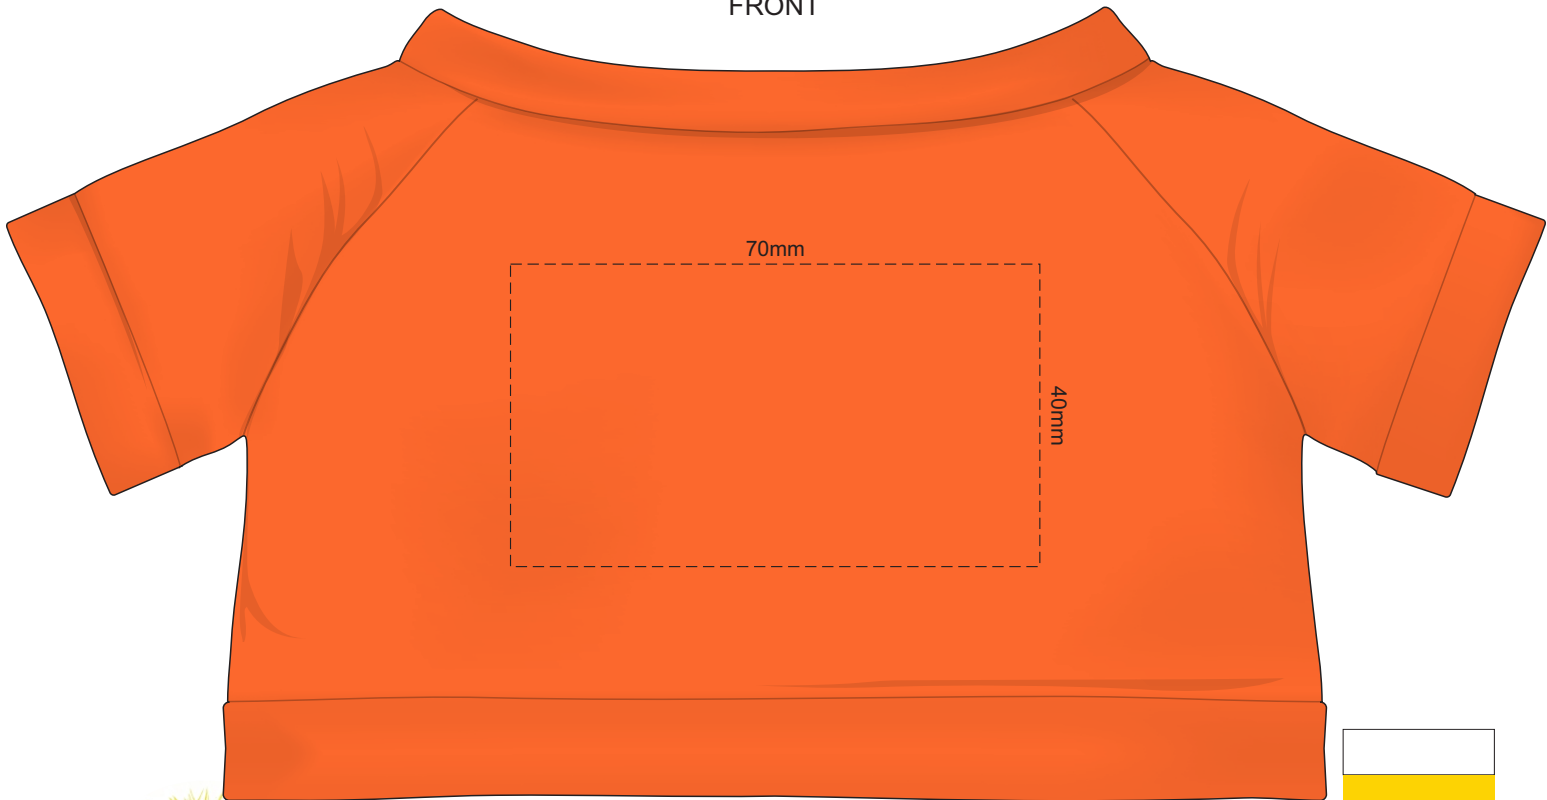

100% of Actual Size
Screen Print (3 col max)
Colourflex Transfer

FRONT

BACK