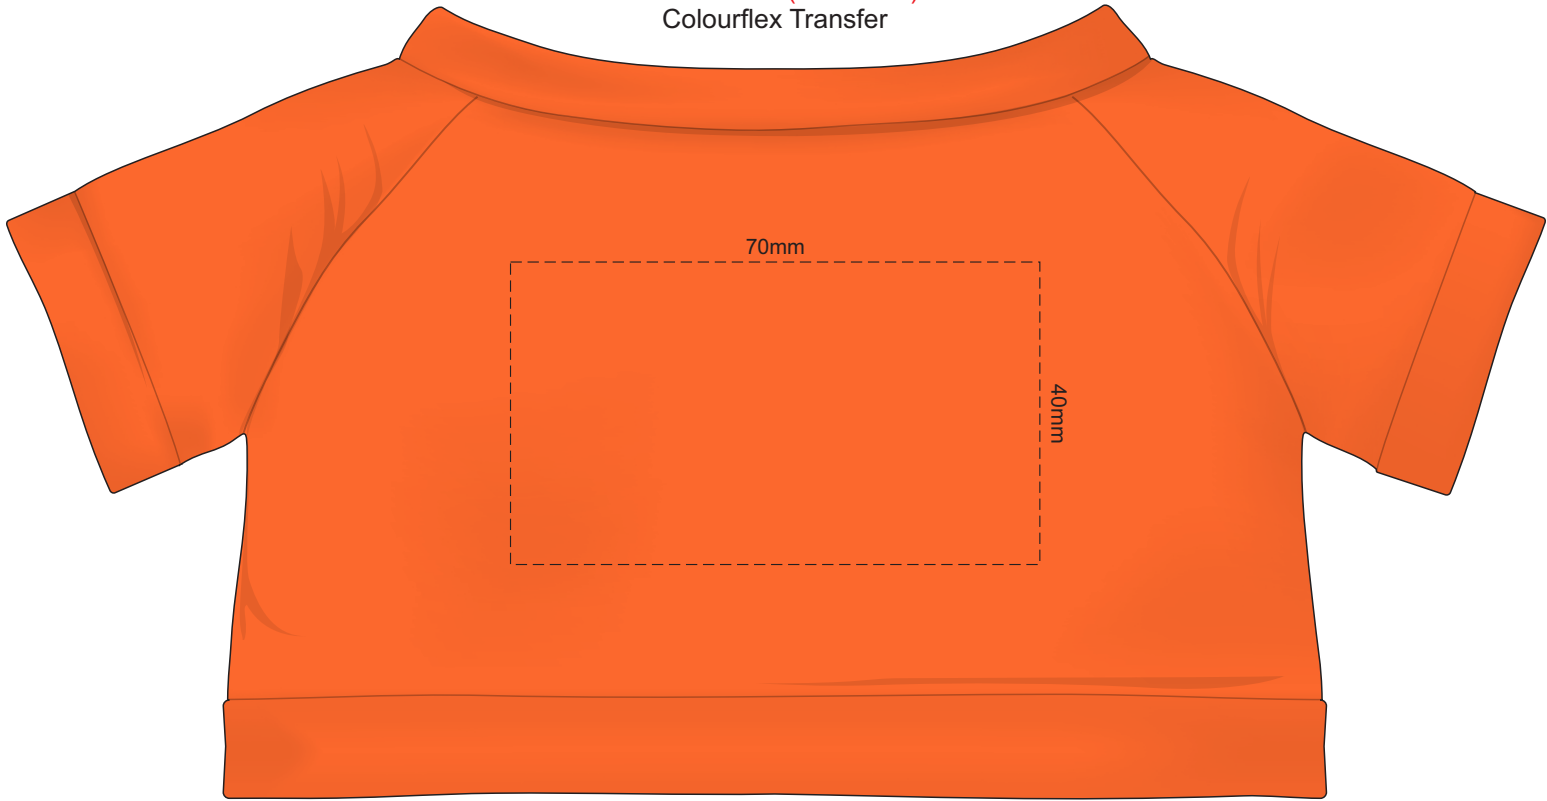

100% of Actual Size
Screen Print (3 col max)
Colourflex Transfer

FRONT

BACK