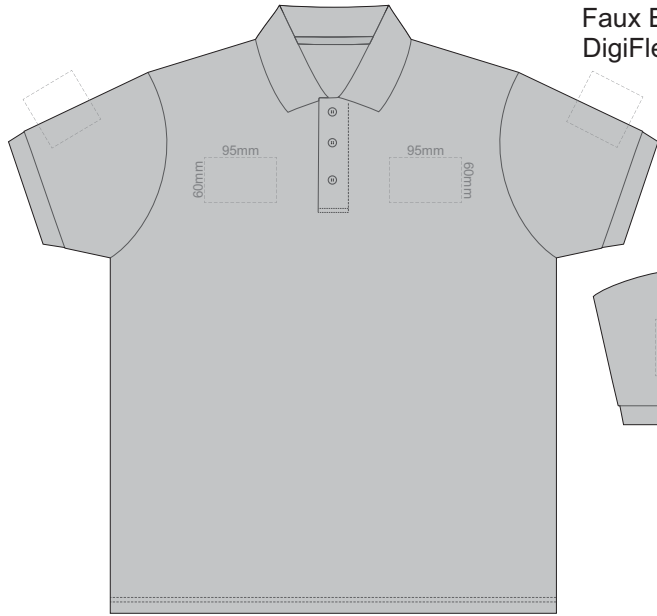

BACK ADULT LARGE

10% of Actual Size
Screen Print

10% of Actual Size
Screen Print

10% of Actual Size
 Colourflex Transfer
 Faux Embroidery
 DigiFlex Transfer

FRONT ADULT SMALL

BACK ADULT SMALL

Print area can be rotated to best suit.
 Branding area can be moved anywhere within the red line.

10% of Actual Size
 Colourflex Transfer
 Faux Embroidery
 DigiFlex Transfer

FRONT ADULT MEDIUM

BACK ADULT MEDIUM

Print area can be rotated to best suit.
 Branding area can be moved anywhere within the red line.

10% of Actual Size
 Colourflex Transfer
 Faux Embroidery
 DigiFlex Transfer

FRONT ADULT LARGE

BACK ADULT LARGE

Print area can be rotated to best suit.
 Branding area can be moved anywhere within the red line.

10% of Actual Size
Colourflex Transfer
Faux Embroidery
DigiFlex Transfer

FRONT ADULT XL

BACK ADULT XL

Print area can be rotated to best suit.
Branding area can be moved anywhere within the red line.

10% of Actual Size
Colourflex Transfer
Faux Embroidery
DigiFlex Transfer