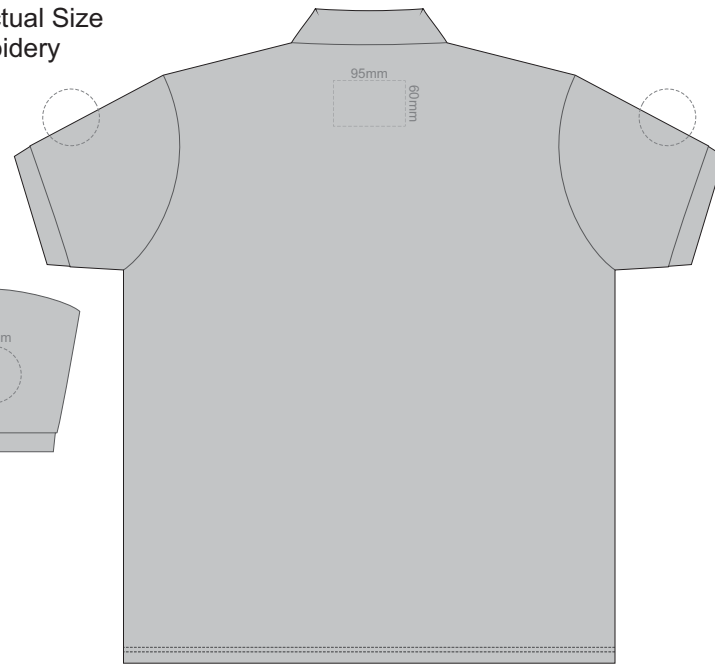

BACK ADULT LARGE

10% of Actual Size
Screen Print

10% of Actual Size
Screen Print

10% of Actual Size
 Colourflex Transfer
 Faux Embroidery
 DigiFlex Transfer

FRONT ADULT SMALL

BACK ADULT SMALL

Print area can be rotated to best suit.
 Branding area can be moved anywhere within the red line.

10% of Actual Size
Embroidery

FRONT ADULT SMALL

BACK ADULT SMALL

75mm

10% of Actual Size
Embroidery

FRONT ADULT MEDIUM

BACK ADULT MEDIUM

75mm

10% of Actual Size
Embroidery

FRONT ADULT LARGE

BACK ADULT LARGE

75mm

Ash

10% of Actual Size
Embroidery

10% of Actual Size
Embroidery

10% of Actual Size
Embroidery

FRONT ADULT 3XL

BACK ADULT 3XL

10% of Actual Size
Embroidery

FRONT ADULT 4XL

BACK ADULT 4XL

10% of Actual Size
Embroidery