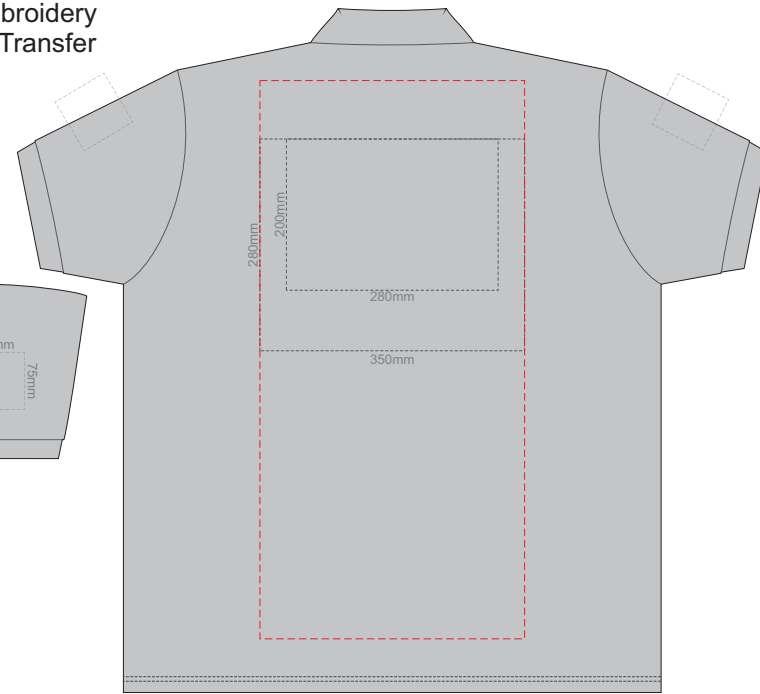

BACK ADULT LARGE

10% of Actual Size
Screen Print

10% of Actual Size
Screen Print

10% of Actual Size
 Colourflex Transfer
 Faux Embroidery
 DigiFlex Transfer

FRONT ADULT SMALL

BACK ADULT SMALL

Print area can be rotated to best suit.
 Branding area can be moved anywhere within the red line.

BACK ADULT 3XL

Print area can be rotated to best suit.
Branding area can be moved anywhere within the red line.

10% of Actual Size
Colourflex Transfer
Faux Embroidery
DigiFlex Transfer

FRONT ADULT 4XL

BACK ADULT 4XL

Print area can be rotated to best suit.
Branding area can be moved anywhere within the red line.

10% of Actual Size
Colourflex Transfer
Faux Embroidery
DigiFlex Transfer

FRONT ADULT 5XL

BACK ADULT 5XL

Print area can be rotated to best suit.
Branding area can be moved anywhere within the red line.

10% of Actual Size
Embroidery

FRONT ADULT SMALL

BACK ADULT SMALL

75mm

10% of Actual Size
Embroidery

FRONT ADULT MEDIUM

BACK ADULT MEDIUM

75mm