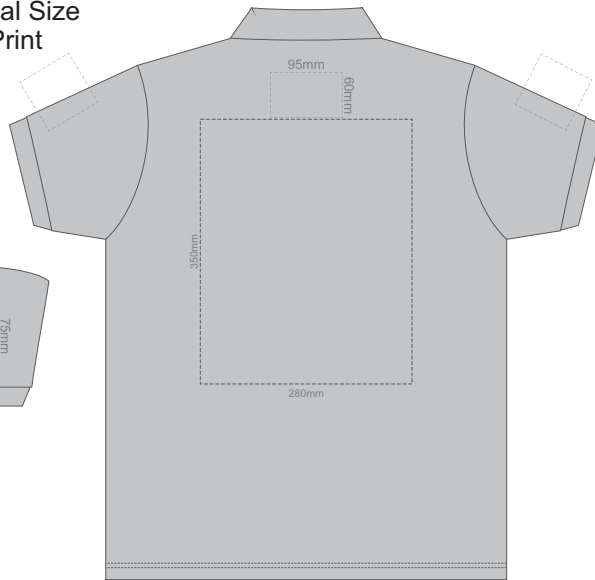

10% of Actual Size
Screen Print

FRONT ADULT SMALL

BACK ADULT SMALL

10% of Actual Size
Screen Print

FRONT ADULT MEDIUM

BACK ADULT MEDIUM

10% of Actual Size
Screen Print

FRONT ADULT LARGE

BACK ADULT LARGE

10% of Actual Size
Screen Print

10% of Actual Size
Screen Print

10% of Actual Size
 Colourflex Transfer
 Faux Embroidery
 DigiFlex Transfer

FRONT ADULT SMALL

BACK ADULT SMALL

Print area can be rotated to best suit.
 Branding area can be moved anywhere within the red line.

10% of Actual Size
 Colourflex Transfer
 Faux Embroidery
 DigiFlex Transfer

FRONT ADULT MEDIUM

BACK ADULT MEDIUM

Print area can be rotated to best suit.
 Branding area can be moved anywhere within the red line.

10% of Actual Size
 Colourflex Transfer
 Faux Embroidery
 DigiFlex Transfer

FRONT ADULT LARGE

BACK ADULT LARGE

Print area can be rotated to best suit.
 Branding area can be moved anywhere within the red line.