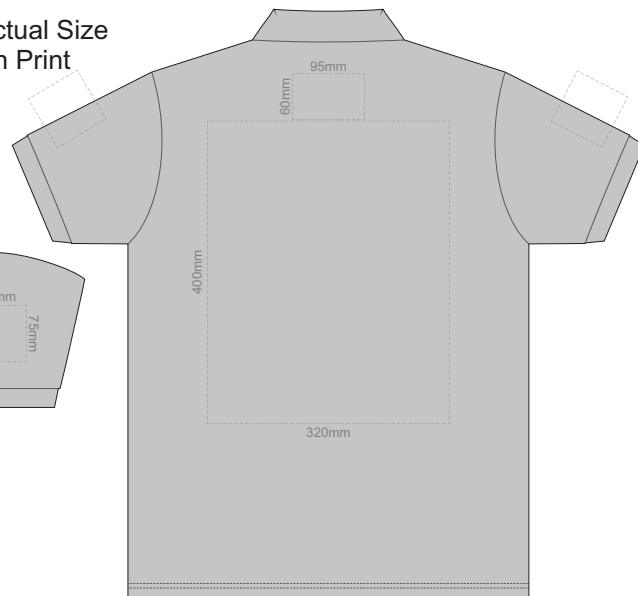

10% of Actual Size
Screen Print

FRONT ADULT SMALL

BACK ADULT SMALL

10% of Actual Size
Screen Print

FRONT ADULT MEDIUM

BACK ADULT MEDIUM

10% of Actual Size
Screen Print

FRONT ADULT LARGE

BACK ADULT LARGE

10% of Actual Size
Screen Print

10% of Actual Size
Screen Print

10% of Actual Size
 Colourflex Transfer
 Faux Embroidery
 DigiFlex Transfer

FRONT ADULT SMALL

BACK ADULT SMALL

Print area can be rotated to best suit.
 Branding area can be moved anywhere within the red line.

10% of Actual Size
 Colourflex Transfer
 Faux Embroidery
 DigiFlex Transfer

FRONT ADULT MEDIUM

BACK ADULT MEDIUM

Print area can be rotated to best suit.
 Branding area can be moved anywhere within the red line.

10% of Actual Size
 Colourflex Transfer
 Faux Embroidery
 DigiFlex Transfer

FRONT ADULT LARGE

BACK ADULT LARGE

Print area can be rotated to best suit.
 Branding area can be moved anywhere within the red line.