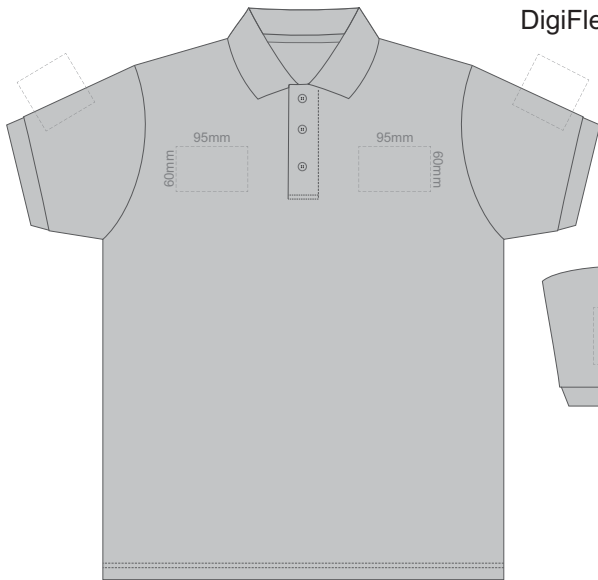

10% of Actual Size
Screen Print

FRONT ADULT SMALL

BACK ADULT SMALL

10% of Actual Size
Screen Print

FRONT ADULT MEDIUM

BACK ADULT MEDIUM

10% of Actual Size
Screen Print

FRONT ADULT LARGE

BACK ADULT LARGE

10% of Actual Size
Screen Print

10% of Actual Size
Screen Print

10% of Actual Size
 Colourflex Transfer
 Faux Embroidery
 DigiFlex Transfer

FRONT ADULT SMALL

BACK ADULT SMALL

Print area can be rotated to best suit.
 Branding area can be moved anywhere within the red line.

10% of Actual Size
 Colourflex Transfer
 Faux Embroidery
 DigiFlex Transfer

FRONT ADULT MEDIUM

BACK ADULT MEDIUM

Print area can be rotated to best suit.
 Branding area can be moved anywhere within the red line.

10% of Actual Size
 Colourflex Transfer
 Faux Embroidery
 DigiFlex Transfer

FRONT ADULT LARGE

BACK ADULT LARGE

Print area can be rotated to best suit.
 Branding area can be moved anywhere within the red line.