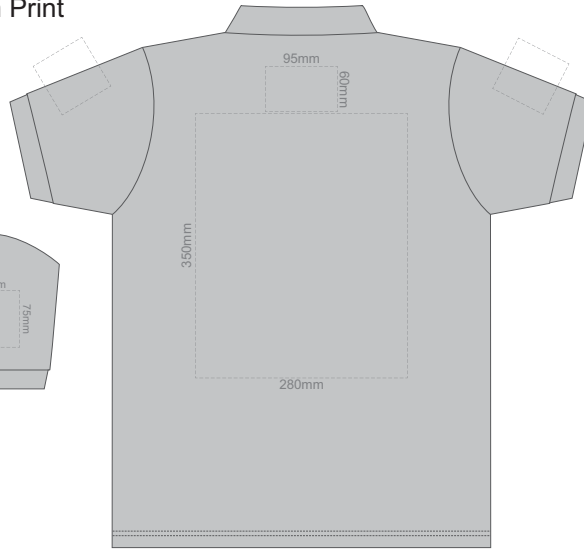

10% of Actual Size
Screen Print

FRONT ADULT SMALL

BACK ADULT SMALL

10% of Actual Size
Screen Print

FRONT ADULT MEDIUM

BACK ADULT MEDIUM

10% of Actual Size
Screen Print

FRONT ADULT LARGE

BACK ADULT LARGE

10% of Actual Size
Screen Print

10% of Actual Size
Screen Print

10% of Actual Size
 Colourflex Transfer
 Faux Embroidery
 DigiFlex Transfer

FRONT ADULT SMALL

BACK ADULT SMALL

Print area can be rotated to best suit.
 Branding area can be moved anywhere within the red line.

10% of Actual Size
 Colourflex Transfer
 Faux Embroidery
 DigiFlex Transfer

FRONT ADULT MEDIUM

BACK ADULT MEDIUM

Print area can be rotated to best suit.
 Branding area can be moved anywhere within the red line.

10% of Actual Size
 Colourflex Transfer
 Faux Embroidery
 DigiFlex Transfer

FRONT ADULT LARGE

BACK ADULT LARGE

Print area can be rotated to best suit.
 Branding area can be moved anywhere within the red line.