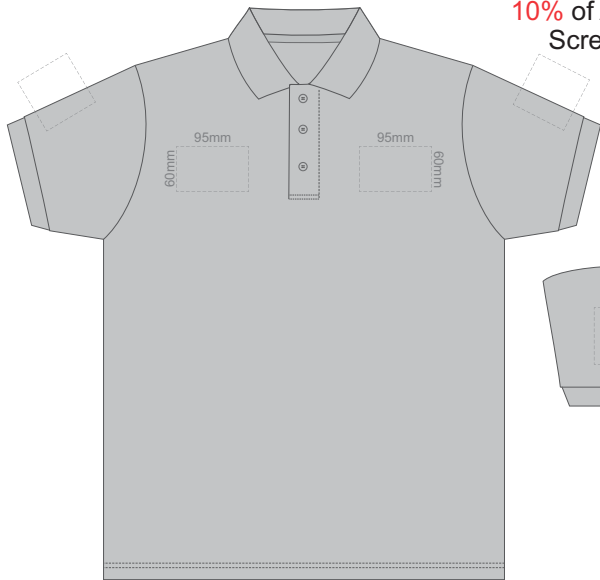

10% of Actual Size
Screen Print

FRONT ADULT SMALL

BACK ADULT SMALL

10% of Actual Size
Screen Print

FRONT ADULT MEDIUM

BACK ADULT MEDIUM

10% of Actual Size
Screen Print

FRONT ADULT LARGE

BACK ADULT LARGE

10% of Actual Size
Screen Print

10% of Actual Size
Screen Print

10% of Actual Size
 Colourflex Transfer
 Faux Embroidery
 DigiFlex Transfer

FRONT ADULT SMALL

BACK ADULT SMALL

Print area can be rotated to best suit.
 Branding area can be moved anywhere within the red line.

10% of Actual Size
 Colourflex Transfer
 Faux Embroidery
 DigiFlex Transfer

FRONT ADULT MEDIUM

BACK ADULT MEDIUM

Print area can be rotated to best suit.
 Branding area can be moved anywhere within the red line.

10% of Actual Size
 Colourflex Transfer
 Faux Embroidery
 DigiFlex Transfer

FRONT ADULT LARGE

BACK ADULT LARGE

Print area can be rotated to best suit.
 Branding area can be moved anywhere within the red line.