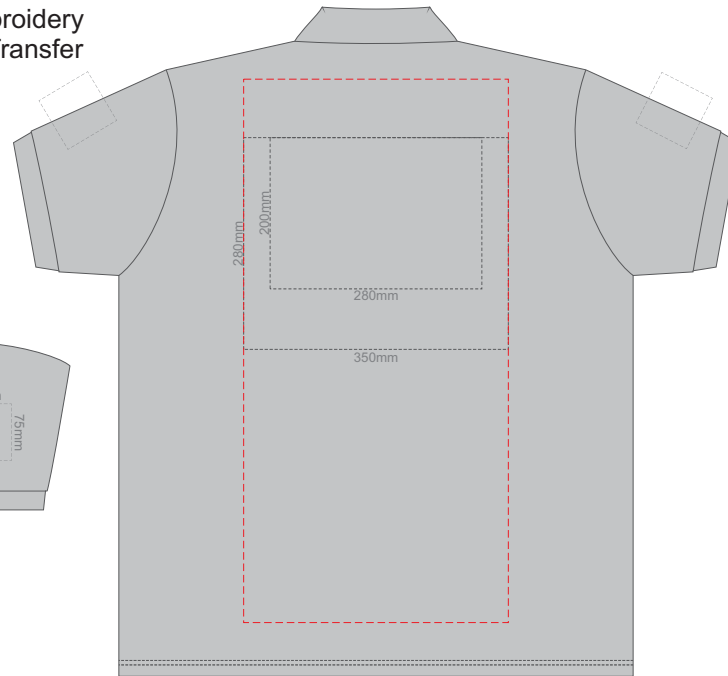

BACK ADULT LARGE

10% of Actual Size
Screen Print

10% of Actual Size
Screen Print

10% of Actual Size
 Colourflex Transfer
 Faux Embroidery
 DigiFlex Transfer

FRONT ADULT SMALL

BACK ADULT SMALL

Print area can be rotated to best suit.
 Branding area can be moved anywhere within the red line.

FRONT ADULT XXL

BACK ADULT XXL

Print area can be rotated to best suit.
Branding area can be moved anywhere within the red line.

10% of Actual Size
Colourflex Transfer
Faux Embroidery
DigiFlex Transfer

FRONT ADULT 3XL

BACK ADULT 3XL

Print area can be rotated to best suit.
Branding area can be moved anywhere within the red line.

10% of Actual Size
Colourflex Transfer
Faux Embroidery
DigiFlex Transfer

FRONT ADULT 4XL

BACK ADULT 4XL

Print area can be rotated to best suit.
Branding area can be moved anywhere within the red line.

10% of Actual Size
Colourflex Transfer
Faux Embroidery
DigiFlex Transfer

FRONT ADULT 5XL

BACK ADULT 5XL

Print area can be rotated to best suit.
Branding area can be moved anywhere within the red line.