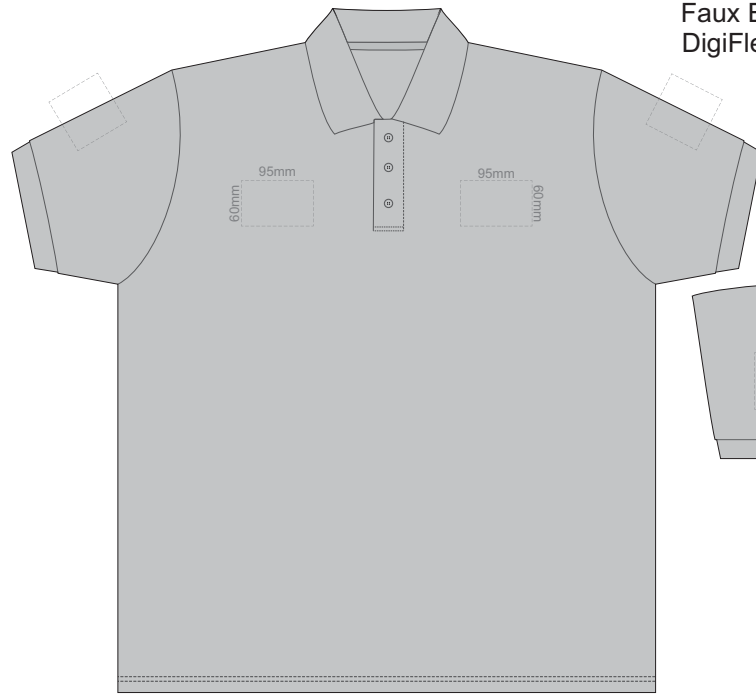

FRONT ADULT XXL

BACK ADULT XXL

Print area can be rotated to best suit.
Branding area can be moved anywhere within the red line.

10% of Actual Size
Colourflex Transfer
Faux Embroidery
DigiFlex Transfer

FRONT ADULT 3XL

BACK ADULT 3XL

Print area can be rotated to best suit.
Branding area can be moved anywhere within the red line.

10% of Actual Size
Colourflex Transfer
Faux Embroidery
DigiFlex Transfer

FRONT ADULT 4XL

BACK ADULT 4XL

Print area can be rotated to best suit.
Branding area can be moved anywhere within the red line.

10% of Actual Size
Colourflex Transfer
Faux Embroidery
DigiFlex Transfer

FRONT ADULT 5XL

BACK ADULT 5XL

Print area can be rotated to best suit.
Branding area can be moved anywhere within the red line.