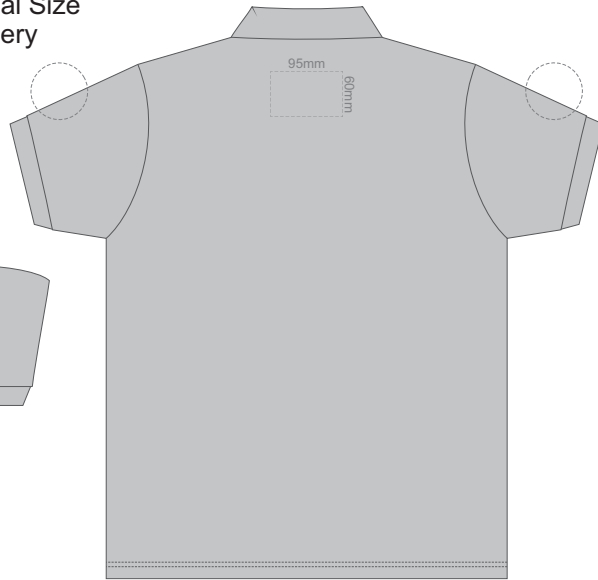

BACK ADULT LARGE

10% of Actual Size
Screen Print

10% of Actual Size
Screen Print

10% of Actual Size
 Colourflex Transfer
 Faux Embroidery
 DigiFlex Transfer

FRONT ADULT SMALL

BACK ADULT SMALL

Print area can be rotated to best suit.
 Branding area can be moved anywhere within the red line.

Print area can be rotated to best suit.
Branding area can be moved anywhere within the red line.

10% of Actual Size
Colourflex Transfer
Faux Embroidery
DigiFlex Transfer

FRONT ADULT 5XL

BACK ADULT 5XL

Print area can be rotated to best suit.
Branding area can be moved anywhere within the red line.

10% of Actual Size
Embroidery

FRONT ADULT SMALL

BACK ADULT SMALL

75mm

10% of Actual Size
Embroidery

FRONT ADULT MEDIUM

BACK ADULT MEDIUM

75mm

10% of Actual Size
Embroidery

FRONT ADULT LARGE

BACK ADULT LARGE

75mm

Ash

10% of Actual Size
Embroidery

10% of Actual Size
Embroidery

10% of Actual Size
Embroidery