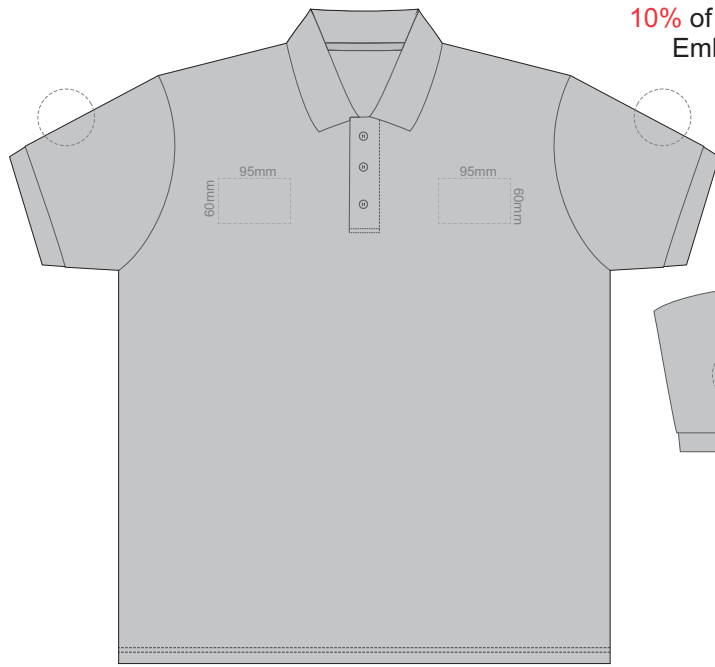

BACK ADULT LARGE

10% of Actual Size
Screen Print

10% of Actual Size
Screen Print

10% of Actual Size
 Colourflex Transfer
 Faux Embroidery
 DigiFlex Transfer

FRONT ADULT SMALL

BACK ADULT SMALL

Print area can be rotated to best suit.
 Branding area can be moved anywhere within the red line.

10% of Actual Size
Embroidery

FRONT ADULT SMALL

BACK ADULT SMALL

75mm

10% of Actual Size
Embroidery

FRONT ADULT MEDIUM

BACK ADULT MEDIUM

75mm

10% of Actual Size
Embroidery

FRONT ADULT LARGE

BACK ADULT LARGE

75mm

Ash

10% of Actual Size
Embroidery

10% of Actual Size
Embroidery

10% of Actual Size
Embroidery

FRONT ADULT 3XL

BACK ADULT 3XL

10% of Actual Size
Embroidery

FRONT ADULT 4XL

BACK ADULT 4XL

10% of Actual Size
Embroidery