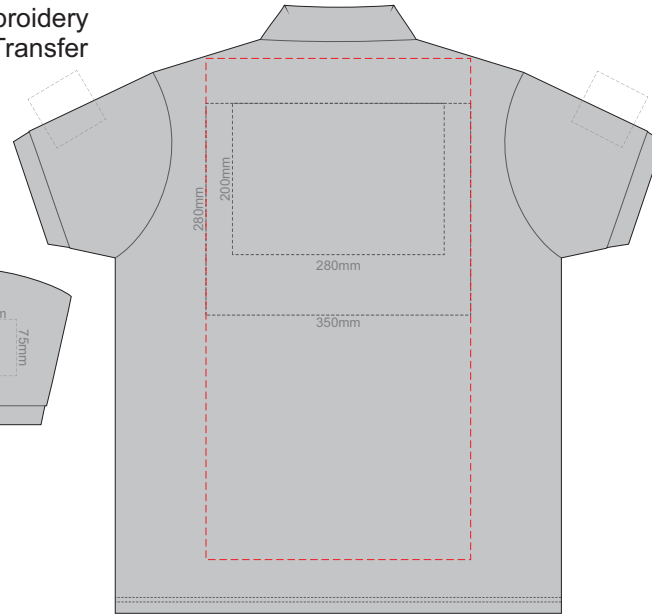

BACK ADULT LARGE

10% of Actual Size
Screen Print

10% of Actual Size
Screen Print

10% of Actual Size
 Colourflex Transfer
 Faux Embroidery
 DigiFlex Transfer

FRONT ADULT SMALL

BACK ADULT SMALL

Print area can be rotated to best suit.
 Branding area can be moved anywhere within the red line.

10% of Actual Size
 Colourflex Transfer
 Faux Embroidery
 DigiFlex Transfer

FRONT ADULT MEDIUM

BACK ADULT MEDIUM

Print area can be rotated to best suit.
 Branding area can be moved anywhere within the red line.

10% of Actual Size
 Colourflex Transfer
 Faux Embroidery
 DigiFlex Transfer

FRONT ADULT LARGE

BACK ADULT LARGE

Print area can be rotated to best suit.
 Branding area can be moved anywhere within the red line.

10% of Actual Size
Colourflex Transfer
Faux Embroidery
DigiFlex Transfer

FRONT ADULT XL

BACK ADULT XL

Print area can be rotated to best suit.
Branding area can be moved anywhere within the red line.

10% of Actual Size
Colourflex Transfer
Faux Embroidery
DigiFlex Transfer