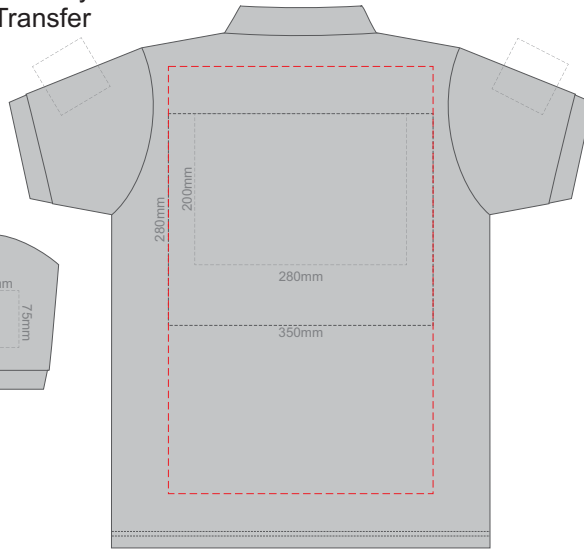

10% of Actual Size
Screen Print

FRONT ADULT SMALL

BACK ADULT SMALL

10% of Actual Size
Screen Print

FRONT ADULT MEDIUM

BACK ADULT MEDIUM

10% of Actual Size
Screen Print

FRONT ADULT LARGE

BACK ADULT LARGE

10% of Actual Size
Screen Print

10% of Actual Size
Screen Print

10% of Actual Size
 Colourflex Transfer
 Faux Embroidery
 DigiFlex Transfer

FRONT ADULT SMALL

BACK ADULT SMALL

Print area can be rotated to best suit.
 Branding area can be moved anywhere within the red line.

10% of Actual Size
 Colourflex Transfer
 Faux Embroidery
 DigiFlex Transfer

FRONT ADULT MEDIUM

BACK ADULT MEDIUM

Print area can be rotated to best suit.
 Branding area can be moved anywhere within the red line.

10% of Actual Size
 Colourflex Transfer
 Faux Embroidery
 DigiFlex Transfer

FRONT ADULT LARGE

BACK ADULT LARGE

Print area can be rotated to best suit.
 Branding area can be moved anywhere within the red line.