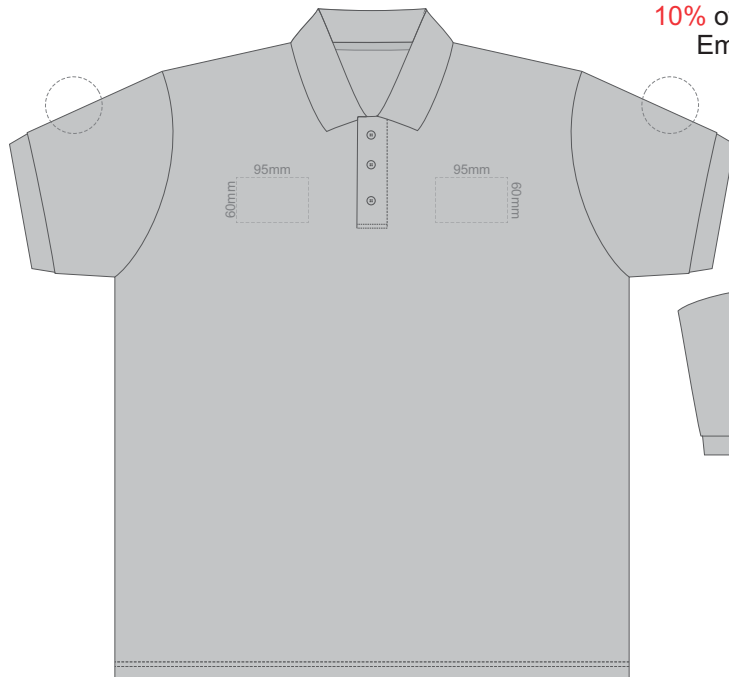

BACK ADULT LARGE

10% of Actual Size
Screen Print

10% of Actual Size
Screen Print

10% of Actual Size
 Colourflex Transfer
 Faux Embroidery
 DigiFlex Transfer

FRONT ADULT SMALL

BACK ADULT SMALL

Print area can be rotated to best suit.
 Branding area can be moved anywhere within the red line.

10% of Actual Size
Embroidery

FRONT ADULT SMALL

BACK ADULT SMALL

75mm

10% of Actual Size
Embroidery

FRONT ADULT MEDIUM

BACK ADULT MEDIUM

75mm

10% of Actual Size
Embroidery

FRONT ADULT LARGE

BACK ADULT LARGE

75mm

Ash

10% of Actual Size
Embroidery

10% of Actual Size
Embroidery

10% of Actual Size
Embroidery

FRONT ADULT 3XL

BACK ADULT 3XL

10% of Actual Size
Embroidery

FRONT ADULT 4XL

BACK ADULT 4XL

10% of Actual Size
Embroidery