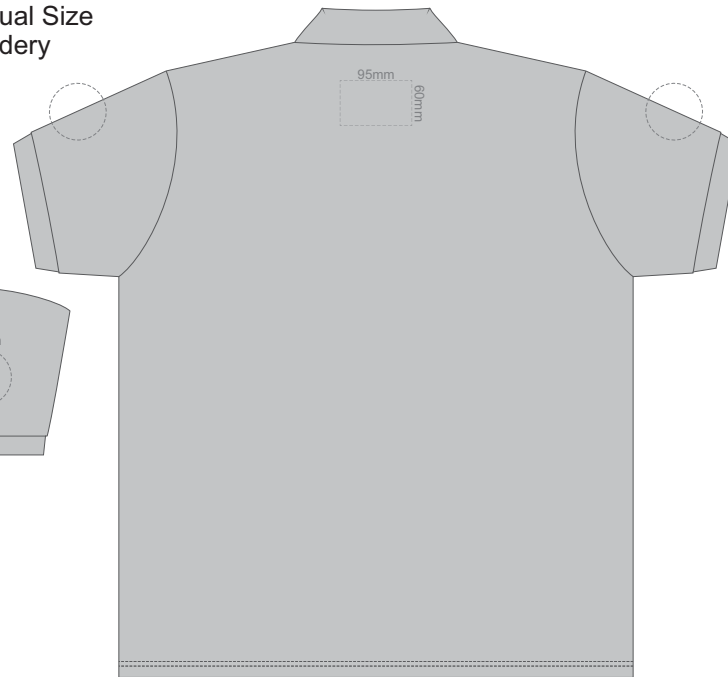

BACK ADULT LARGE

10% of Actual Size
Screen Print

10% of Actual Size
Screen Print

10% of Actual Size
 Colourflex Transfer
 Faux Embroidery
 DigiFlex Transfer

FRONT ADULT SMALL

BACK ADULT SMALL

Print area can be rotated to best suit.
 Branding area can be moved anywhere within the red line.

10% of Actual Size
 Colourflex Transfer
 Faux Embroidery
 DigiFlex Transfer

FRONT ADULT LARGE

BACK ADULT LARGE

Print area can be rotated to best suit.
 Branding area can be moved anywhere within the red line.

10% of Actual Size
Embroidery

FRONT ADULT LARGE

BACK ADULT LARGE

75mm

Ash

10% of Actual Size
Embroidery

10% of Actual Size
Embroidery

10% of Actual Size
Embroidery

FRONT ADULT 3XL

BACK ADULT 3XL

10% of Actual Size
Embroidery

FRONT ADULT 4XL

BACK ADULT 4XL

10% of Actual Size
Embroidery