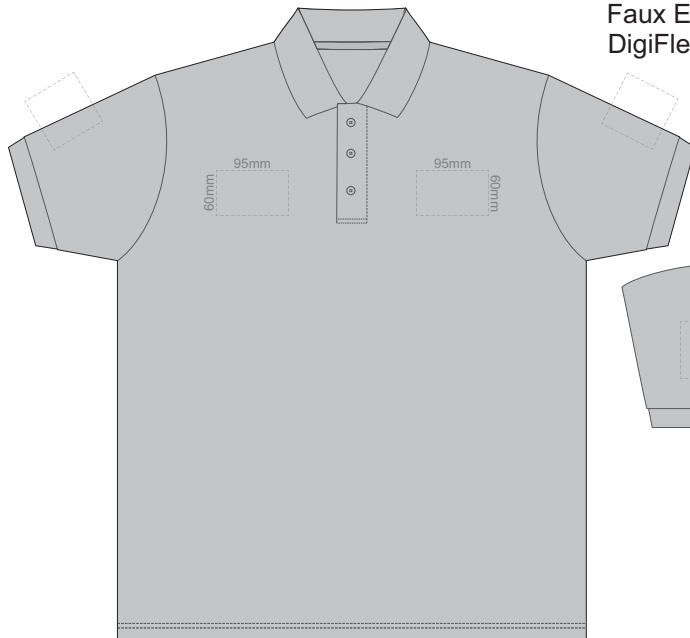

10% of Actual Size
 Colourflex Transfer
 Faux Embroidery
 DigiFlex Transfer

FRONT ADULT MEDIUM

BACK ADULT MEDIUM

Print area can be rotated to best suit.
 Branding area can be moved anywhere within the red line.

10% of Actual Size
 Colourflex Transfer
 Faux Embroidery
 DigiFlex Transfer

FRONT ADULT LARGE

BACK ADULT LARGE

Print area can be rotated to best suit.
 Branding area can be moved anywhere within the red line.

10% of Actual Size
Colourflex Transfer
Faux Embroidery
DigiFlex Transfer

FRONT ADULT XL

BACK ADULT XL

Print area can be rotated to best suit.
Branding area can be moved anywhere within the red line.

10% of Actual Size
Colourflex Transfer
Faux Embroidery
DigiFlex Transfer

FRONT ADULT XXL

BACK ADULT XXL

Print area can be rotated to best suit.
Branding area can be moved anywhere within the red line.

10% of Actual Size
Colourflex Transfer
Faux Embroidery
DigiFlex Transfer

FRONT ADULT 3XL