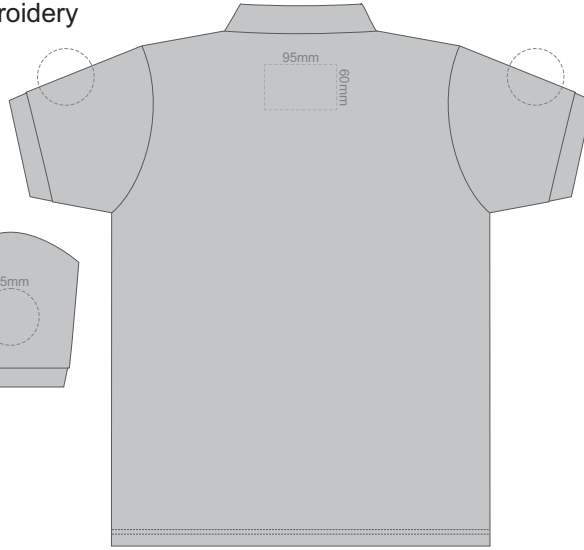

BACK ADULT LARGE

10% of Actual Size
Screen Print

10% of Actual Size
Screen Print

10% of Actual Size
 Colourflex Transfer
 Faux Embroidery
 DigiFlex Transfer

FRONT ADULT SMALL

BACK ADULT SMALL

Print area can be rotated to best suit.
 Branding area can be moved anywhere within the red line.

BACK ADULT 3XL

Print area can be rotated to best suit.
Branding area can be moved anywhere within the red line.

10% of Actual Size
Colourflex Transfer
Faux Embroidery
DigiFlex Transfer

FRONT ADULT 4XL

BACK ADULT 4XL

Print area can be rotated to best suit.
Branding area can be moved anywhere within the red line.

10% of Actual Size
Colourflex Transfer
Faux Embroidery
DigiFlex Transfer

FRONT ADULT 5XL

BACK ADULT 5XL

Print area can be rotated to best suit.
Branding area can be moved anywhere within the red line.

10% of Actual Size
Embroidery

FRONT ADULT SMALL

BACK ADULT SMALL

75mm

10% of Actual Size
Embroidery

FRONT ADULT MEDIUM

BACK ADULT MEDIUM

75mm