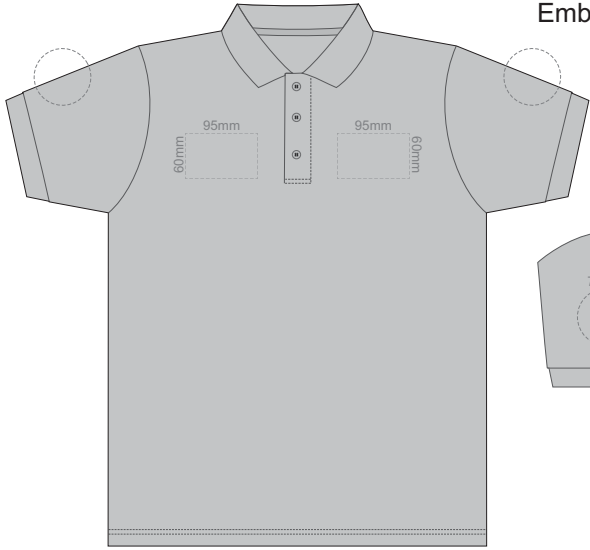

BACK ADULT 3XL

Print area can be rotated to best suit.
Branding area can be moved anywhere within the red line.

10% of Actual Size
Colourflex Transfer
Faux Embroidery
DigiFlex Transfer

FRONT ADULT 4XL

BACK ADULT 4XL

Print area can be rotated to best suit.
Branding area can be moved anywhere within the red line.

10% of Actual Size
Colourflex Transfer
Faux Embroidery
DigiFlex Transfer

FRONT ADULT 5XL

BACK ADULT 5XL

Print area can be rotated to best suit.
Branding area can be moved anywhere within the red line.

10% of Actual Size
Embroidery

FRONT ADULT SMALL

BACK ADULT SMALL

75mm

10% of Actual Size
Embroidery

FRONT ADULT MEDIUM

BACK ADULT MEDIUM

75mm