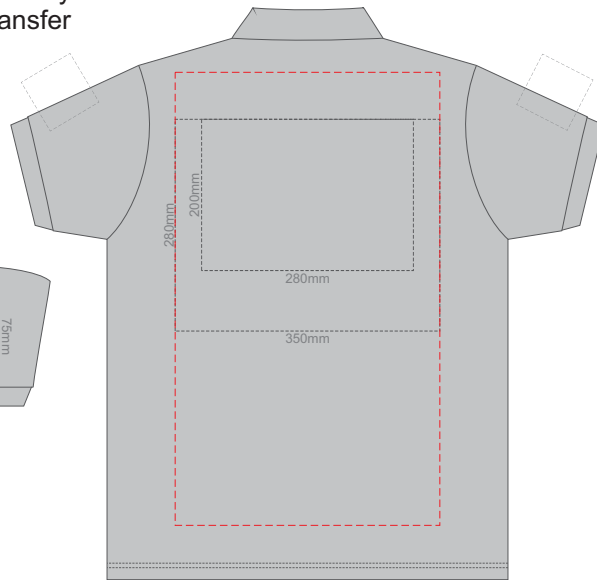

10% of Actual Size
Screen Print

FRONT ADULT SMALL

BACK ADULT SMALL

10% of Actual Size
Screen Print

FRONT ADULT MEDIUM

BACK ADULT MEDIUM

10% of Actual Size
Screen Print

FRONT ADULT LARGE

BACK ADULT LARGE

10% of Actual Size
Screen Print

10% of Actual Size
Screen Print

10% of Actual Size
 Colourflex Transfer
 Faux Embroidery
 DigiFlex Transfer

FRONT ADULT SMALL

BACK ADULT SMALL

Print area can be rotated to best suit.
 Branding area can be moved anywhere within the red line.

10% of Actual Size
 Colourflex Transfer
 Faux Embroidery
 DigiFlex Transfer

FRONT ADULT MEDIUM

BACK ADULT MEDIUM

Print area can be rotated to best suit.
 Branding area can be moved anywhere within the red line.

10% of Actual Size
 Colourflex Transfer
 Faux Embroidery
 DigiFlex Transfer

FRONT ADULT LARGE

BACK ADULT LARGE

Print area can be rotated to best suit.
 Branding area can be moved anywhere within the red line.