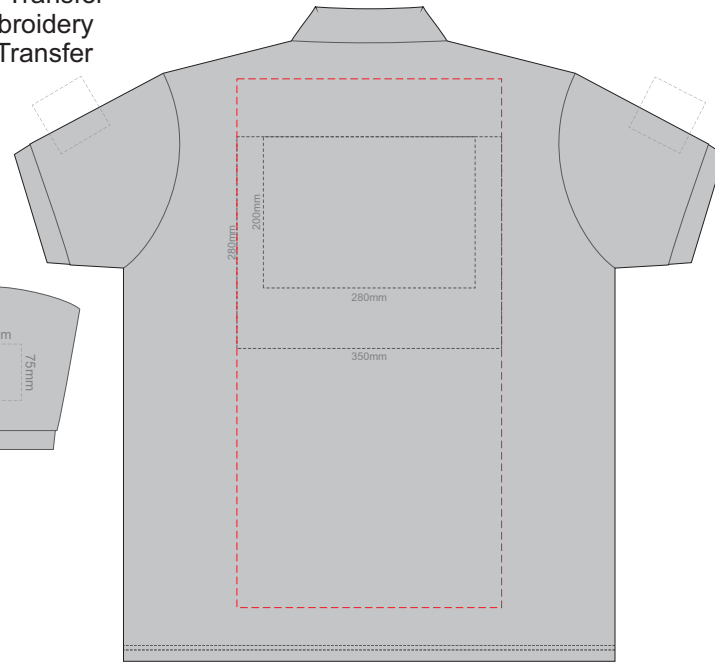

10% of Actual Size
 Colourflex Transfer
 Faux Embroidery
 DigiFlex Transfer

FRONT ADULT LARGE

BACK ADULT LARGE

Print area can be rotated to best suit.
 Branding area can be moved anywhere within the red line.

10% of Actual Size
Colourflex Transfer
Faux Embroidery
DigiFlex Transfer

FRONT ADULT XL

BACK ADULT XL

Print area can be rotated to best suit.
Branding area can be moved anywhere within the red line.

10% of Actual Size
Colourflex Transfer
Faux Embroidery
DigiFlex Transfer

FRONT ADULT XXL

BACK ADULT XXL

Print area can be rotated to best suit.
Branding area can be moved anywhere within the red line.

10% of Actual Size
Colourflex Transfer
Faux Embroidery
DigiFlex Transfer

FRONT ADULT 3XL

BACK ADULT 3XL

Print area can be rotated to best suit.
Branding area can be moved anywhere within the red line.

10% of Actual Size
Colourflex Transfer
Faux Embroidery
DigiFlex Transfer

FRONT ADULT 4XL

BACK ADULT 4XL