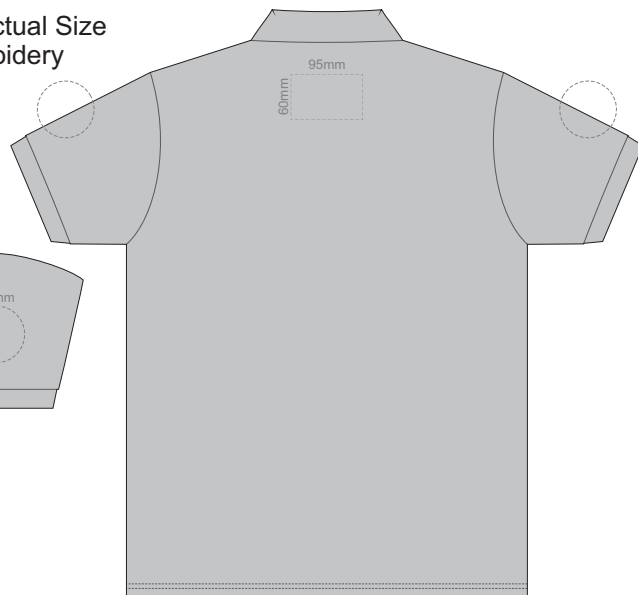

BACK ADULT LARGE

10% of Actual Size
Screen Print

10% of Actual Size
Screen Print

10% of Actual Size
 Colourflex Transfer
 Faux Embroidery
 DigiFlex Transfer

FRONT ADULT SMALL

BACK ADULT SMALL

Print area can be rotated to best suit.
 Branding area can be moved anywhere within the red line.

Print area can be rotated to best suit.
Branding area can be moved anywhere within the red line.

10% of Actual Size
Colourflex Transfer
Faux Embroidery
DigiFlex Transfer

FRONT ADULT 5XL

BACK ADULT 5XL

Print area can be rotated to best suit.
Branding area can be moved anywhere within the red line.

10% of Actual Size
Embroidery

FRONT ADULT SMALL

BACK ADULT SMALL

75mm

10% of Actual Size
Embroidery

FRONT ADULT MEDIUM

BACK ADULT MEDIUM

75mm

10% of Actual Size
Embroidery

FRONT ADULT LARGE

BACK ADULT LARGE

75mm

Ash

10% of Actual Size
Embroidery

10% of Actual Size
Embroidery

10% of Actual Size
Embroidery