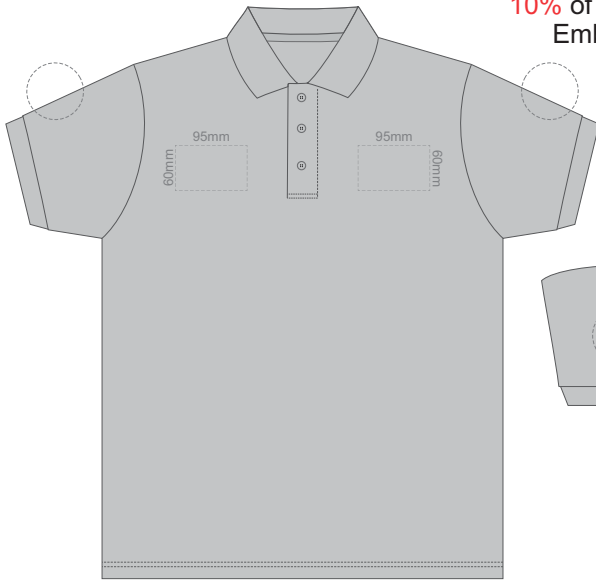

Print area can be rotated to best suit.
Branding area can be moved anywhere within the red line.

10% of Actual Size
Colourflex Transfer
Faux Embroidery
DigiFlex Transfer

FRONT ADULT 5XL

BACK ADULT 5XL

Print area can be rotated to best suit.
Branding area can be moved anywhere within the red line.

10% of Actual Size
Embroidery

FRONT ADULT SMALL

BACK ADULT SMALL

75mm

10% of Actual Size
Embroidery

FRONT ADULT MEDIUM

BACK ADULT MEDIUM

75mm

10% of Actual Size
Embroidery

FRONT ADULT LARGE

BACK ADULT LARGE

75mm

Ash

10% of Actual Size
Embroidery

10% of Actual Size
Embroidery

10% of Actual Size
Embroidery