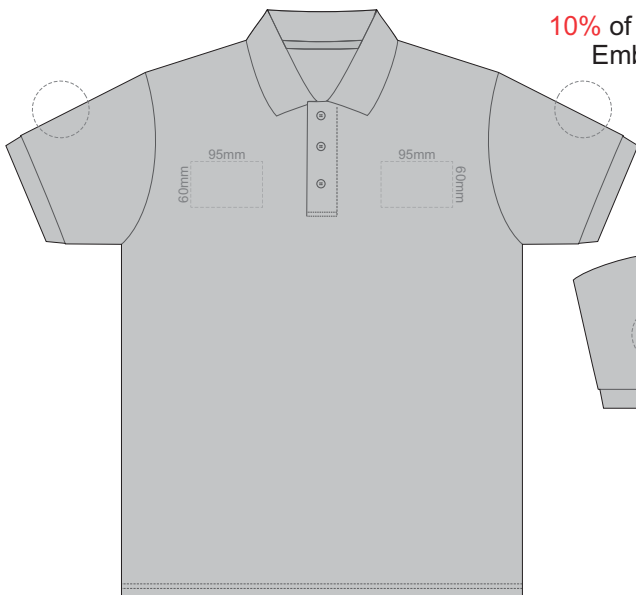

Print area can be rotated to best suit.
Branding area can be moved anywhere within the red line.

10% of Actual Size
Colourflex Transfer
Faux Embroidery
DigiFlex Transfer

FRONT ADULT 5XL

BACK ADULT 5XL

Print area can be rotated to best suit.
Branding area can be moved anywhere within the red line.

10% of Actual Size
Embroidery

FRONT ADULT SMALL

BACK ADULT SMALL

75mm

10% of Actual Size
Embroidery

FRONT ADULT MEDIUM

BACK ADULT MEDIUM

75mm

10% of Actual Size
Embroidery

FRONT ADULT LARGE

BACK ADULT LARGE

75mm

Ash

10% of Actual Size
Embroidery

10% of Actual Size
Embroidery

10% of Actual Size
Embroidery