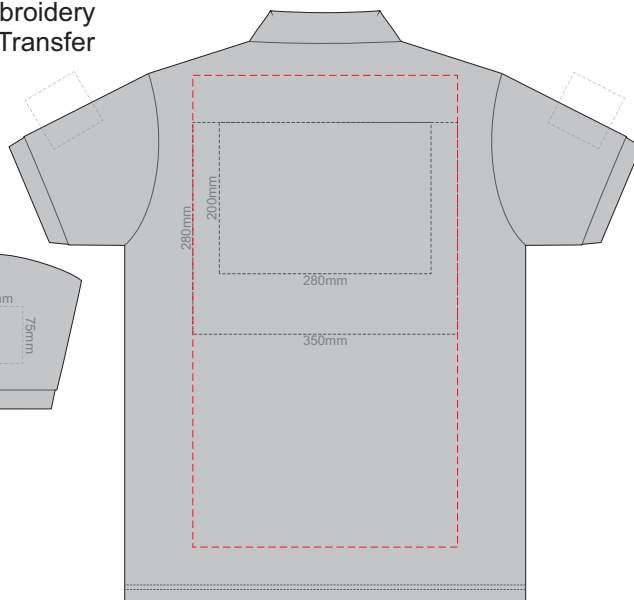

BACK ADULT LARGE

10% of Actual Size
Screen Print

10% of Actual Size
Screen Print

10% of Actual Size
 Colourflex Transfer
 Faux Embroidery
 DigiFlex Transfer

FRONT ADULT SMALL

BACK ADULT SMALL

Print area can be rotated to best suit.
 Branding area can be moved anywhere within the red line.

10% of Actual Size
 Colourflex Transfer
 Faux Embroidery
 DigiFlex Transfer

FRONT ADULT MEDIUM

BACK ADULT MEDIUM

Print area can be rotated to best suit.
 Branding area can be moved anywhere within the red line.

10% of Actual Size
 Colourflex Transfer
 Faux Embroidery
 DigiFlex Transfer

FRONT ADULT LARGE

BACK ADULT LARGE

Print area can be rotated to best suit.
 Branding area can be moved anywhere within the red line.

10% of Actual Size
Colourflex Transfer
Faux Embroidery
DigiFlex Transfer

FRONT ADULT XL

BACK ADULT XL

Print area can be rotated to best suit.
Branding area can be moved anywhere within the red line.

10% of Actual Size
Colourflex Transfer
Faux Embroidery
DigiFlex Transfer