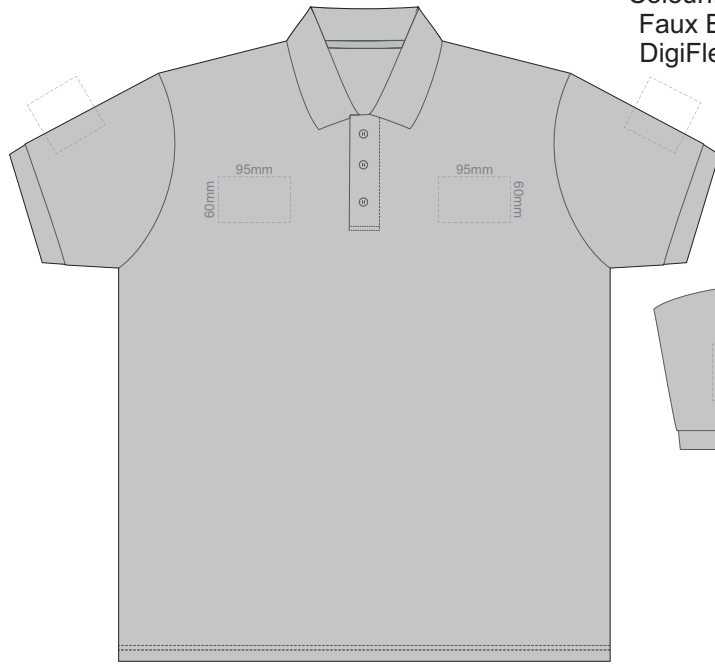

10% of Actual Size
 Colourflex Transfer
 Faux Embroidery
 DigiFlex Transfer

FRONT ADULT LARGE

BACK ADULT LARGE

Print area can be rotated to best suit.
 Branding area can be moved anywhere within the red line.

10% of Actual Size
Colourflex Transfer
Faux Embroidery
DigiFlex Transfer

FRONT ADULT XL

BACK ADULT XL

Print area can be rotated to best suit.
Branding area can be moved anywhere within the red line.

10% of Actual Size
Colourflex Transfer
Faux Embroidery
DigiFlex Transfer

FRONT ADULT XXL

BACK ADULT XXL

Print area can be rotated to best suit.
Branding area can be moved anywhere within the red line.

10% of Actual Size
Colourflex Transfer
Faux Embroidery
DigiFlex Transfer

FRONT ADULT 3XL

BACK ADULT 3XL

Print area can be rotated to best suit.
Branding area can be moved anywhere within the red line.

10% of Actual Size
Colourflex Transfer
Faux Embroidery
DigiFlex Transfer

FRONT ADULT 4XL

BACK ADULT 4XL