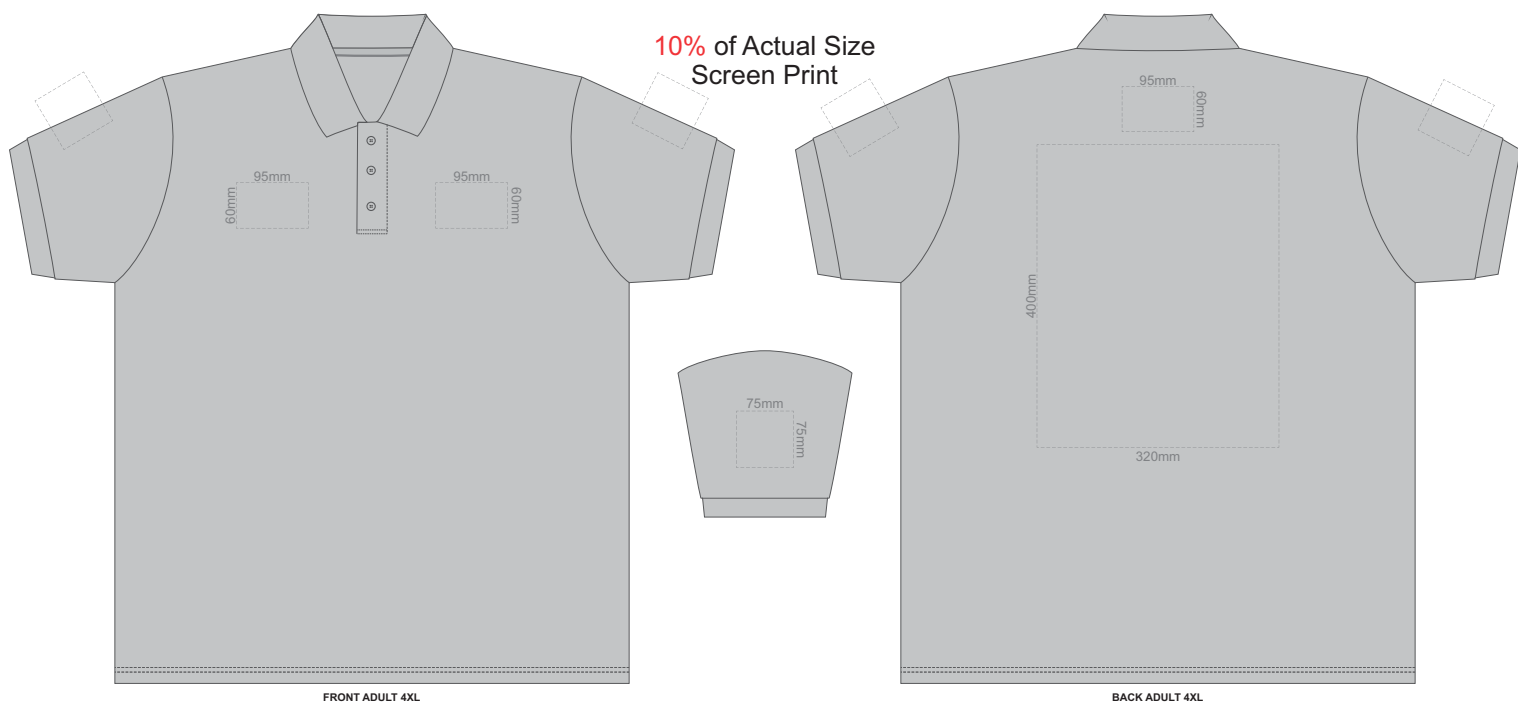

10% of Actual Size
Screen Print

FRONT ADULT SMALL

BACK ADULT SMALL

10% of Actual Size
Screen Print

FRONT ADULT MEDIUM

BACK ADULT MEDIUM

10% of Actual Size
Screen Print

FRONT ADULT LARGE

BACK ADULT LARGE

10% of Actual Size
Screen Print

10% of Actual Size
Screen Print

10% of Actual Size
 Colourflex Transfer
 Faux Embroidery
 DigiFlex Transfer

FRONT ADULT SMALL

BACK ADULT SMALL

Print area can be rotated to best suit.
 Branding area can be moved anywhere within the red line.

10% of Actual Size
 Colourflex Transfer
 Faux Embroidery
 DigiFlex Transfer

FRONT ADULT MEDIUM

BACK ADULT MEDIUM

Print area can be rotated to best suit.
 Branding area can be moved anywhere within the red line.

10% of Actual Size
 Colourflex Transfer
 Faux Embroidery
 DigiFlex Transfer

FRONT ADULT LARGE

BACK ADULT LARGE

Print area can be rotated to best suit.
 Branding area can be moved anywhere within the red line.