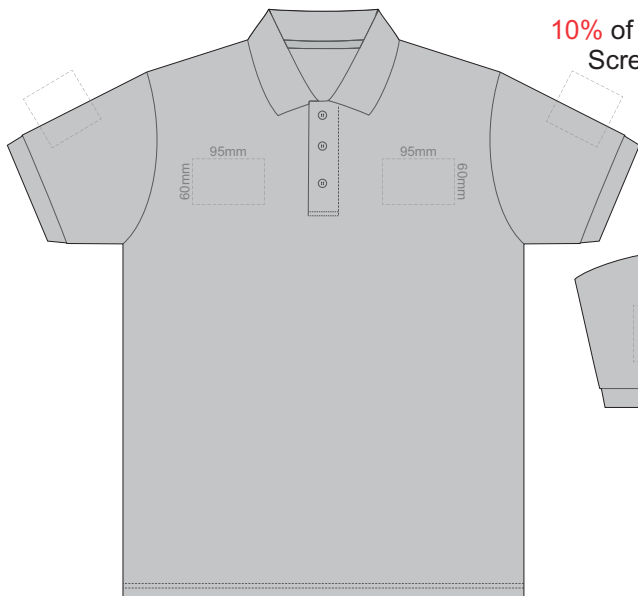

10% of Actual Size
Screen Print

FRONT ADULT SMALL

BACK ADULT SMALL

10% of Actual Size
Screen Print

FRONT ADULT MEDIUM

BACK ADULT MEDIUM

10% of Actual Size
Screen Print

FRONT ADULT LARGE

BACK ADULT LARGE

10% of Actual Size
Screen Print

10% of Actual Size
Screen Print

10% of Actual Size
 Colourflex Transfer
 Faux Embroidery
 DigiFlex Transfer

FRONT ADULT SMALL

BACK ADULT SMALL

Print area can be rotated to best suit.
 Branding area can be moved anywhere within the red line.

10% of Actual Size
 Colourflex Transfer
 Faux Embroidery
 DigiFlex Transfer

FRONT ADULT MEDIUM

BACK ADULT MEDIUM

Print area can be rotated to best suit.
 Branding area can be moved anywhere within the red line.

10% of Actual Size
 Colourflex Transfer
 Faux Embroidery
 DigiFlex Transfer

FRONT ADULT LARGE

BACK ADULT LARGE

Print area can be rotated to best suit.
 Branding area can be moved anywhere within the red line.