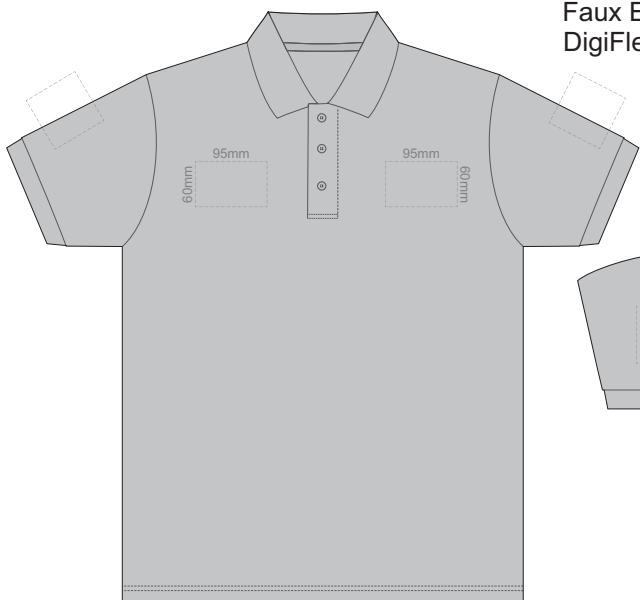

BACK ADULT LARGE

10% of Actual Size
Screen Print

10% of Actual Size
Screen Print

10% of Actual Size
 Colourflex Transfer
 Faux Embroidery
 DigiFlex Transfer

FRONT ADULT SMALL

BACK ADULT SMALL

Print area can be rotated to best suit.
 Branding area can be moved anywhere within the red line.

10% of Actual Size
 Colourflex Transfer
 Faux Embroidery
 DigiFlex Transfer

FRONT ADULT MEDIUM

BACK ADULT MEDIUM

Print area can be rotated to best suit.
 Branding area can be moved anywhere within the red line.

10% of Actual Size
 Colourflex Transfer
 Faux Embroidery
 DigiFlex Transfer

FRONT ADULT LARGE

BACK ADULT LARGE

Print area can be rotated to best suit.
 Branding area can be moved anywhere within the red line.

10% of Actual Size
Colourflex Transfer
Faux Embroidery
DigiFlex Transfer

FRONT ADULT XL

BACK ADULT XL

Print area can be rotated to best suit.
Branding area can be moved anywhere within the red line.

10% of Actual Size
Colourflex Transfer
Faux Embroidery
DigiFlex Transfer