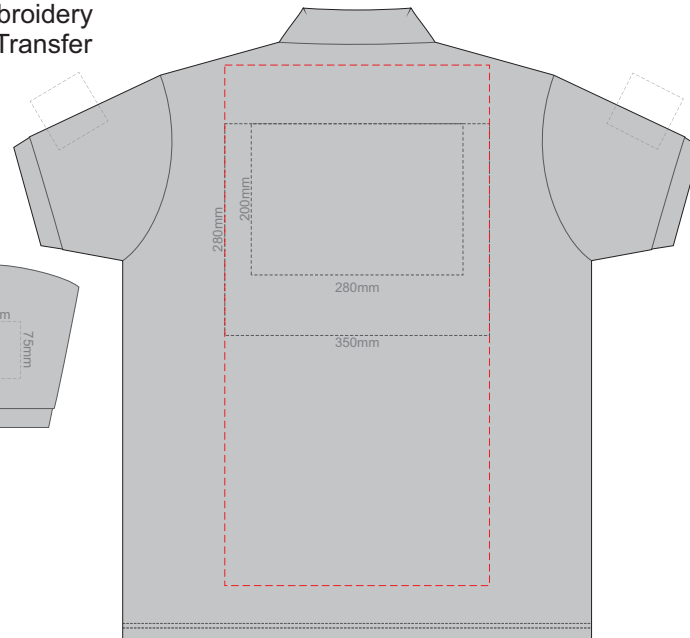

10% of Actual Size
 Colourflex Transfer
 Faux Embroidery
 DigiFlex Transfer

FRONT ADULT MEDIUM

BACK ADULT MEDIUM

Print area can be rotated to best suit.
 Branding area can be moved anywhere within the red line.

10% of Actual Size
 Colourflex Transfer
 Faux Embroidery
 DigiFlex Transfer

FRONT ADULT LARGE

BACK ADULT LARGE

Print area can be rotated to best suit.
 Branding area can be moved anywhere within the red line.

10% of Actual Size
Colourflex Transfer
Faux Embroidery
DigiFlex Transfer

FRONT ADULT XL

BACK ADULT XL

Print area can be rotated to best suit.
Branding area can be moved anywhere within the red line.

10% of Actual Size
Colourflex Transfer
Faux Embroidery
DigiFlex Transfer

FRONT ADULT XXL

BACK ADULT XXL

Print area can be rotated to best suit.
Branding area can be moved anywhere within the red line.

10% of Actual Size
Colourflex Transfer
Faux Embroidery
DigiFlex Transfer

FRONT ADULT 3XL