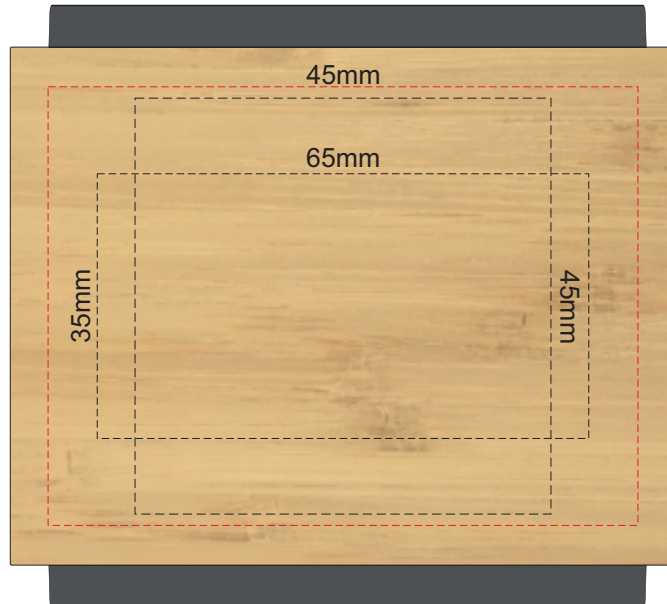

100% of Actual Size
Pad Print Top of Speaker

Branding area can be moved anywhere within the red line.