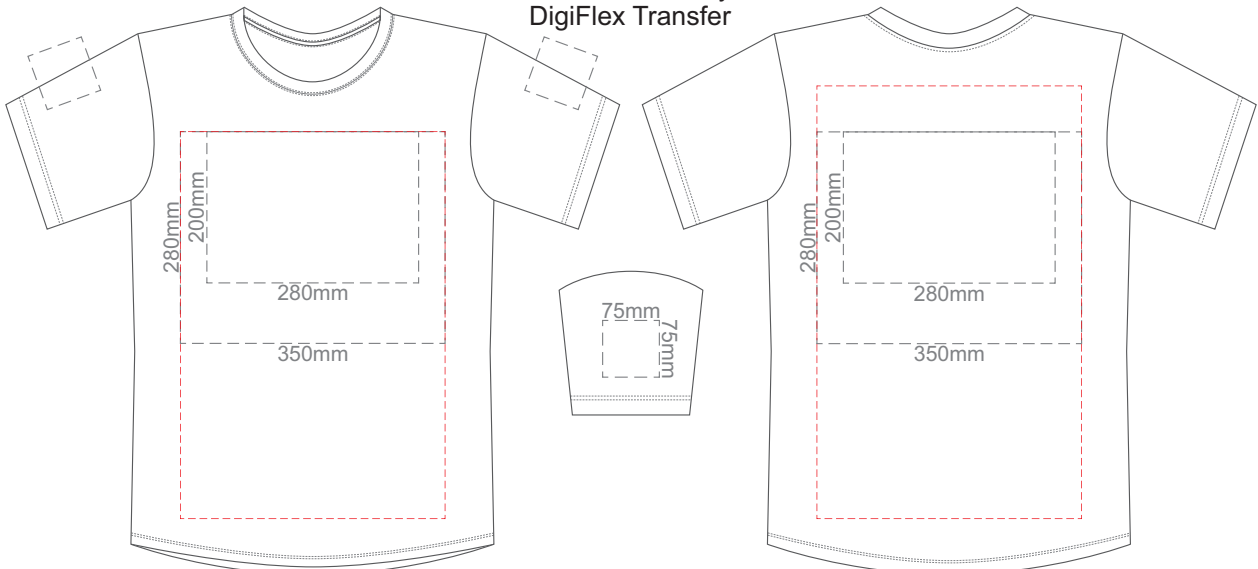

**BACK MEDIUM**

10% of Actual Size  
Screen Print

**FRONT LARGE**

**BACK LARGE**

10% of Actual Size  
Screen Print

**FRONT XL**

**BACK XL**

10% of Actual Size  
Screen Print

**FRONT 2XL**

**BACK 2XL**

**FRONT 3XL**

**BACK 3XL**

**FRONT 4XL**

**BACK 4XL**

10% of Actual Size  
 Colourflex Transfer  
 Faux Embroidery  
 DigiFlex Transfer

**FRONT XS**

Print area can be rotated to best suit.  
 Branding area can be moved anywhere within the red line.

**BACK XS**

Print area can be rotated to best suit.  
 Branding area can be moved anywhere within the red line.

10% of Actual Size  
 Colourflex Transfer  
 Faux Embroidery  
 DigiFlex Transfer

**FRONT SMALL**

Print area can be rotated to best suit.  
 Branding area can be moved anywhere within the red line.

**BACK SMALL**