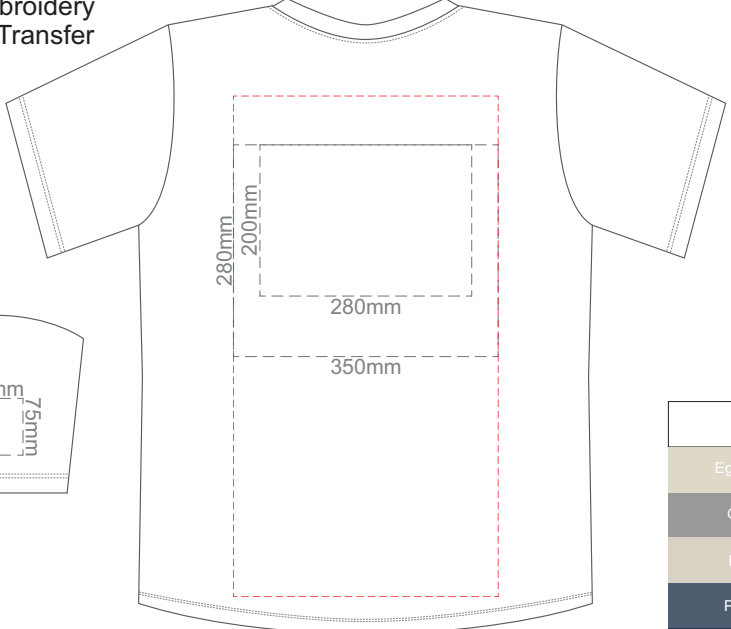

10% of Actual Size
Colourflex Transfer
Faux Embroidery
DigiFlex Transfer

Eggshell
Grey
Ecru
Petrol
Navy
Carbon
Jet Black

FRONT LARGE

BACK LARGE

10% of Actual Size
Colourflex Transfer
Faux Embroidery
DigiFlex Transfer

FRONT XL

Print area can be rotated to best suit.
Branding area can be moved anywhere within the red line.

BACK XL

Print area can be rotated to best suit.
Branding area can be moved anywhere within the red line.

Eggshell
Grey
Ecru
Petrol
Navy
Carbon
Jet Black

10% of Actual Size
Colourflex Transfer
Faux Embroidery
DigiFlex Transfer

FRONT 2XL

BACK 2XL