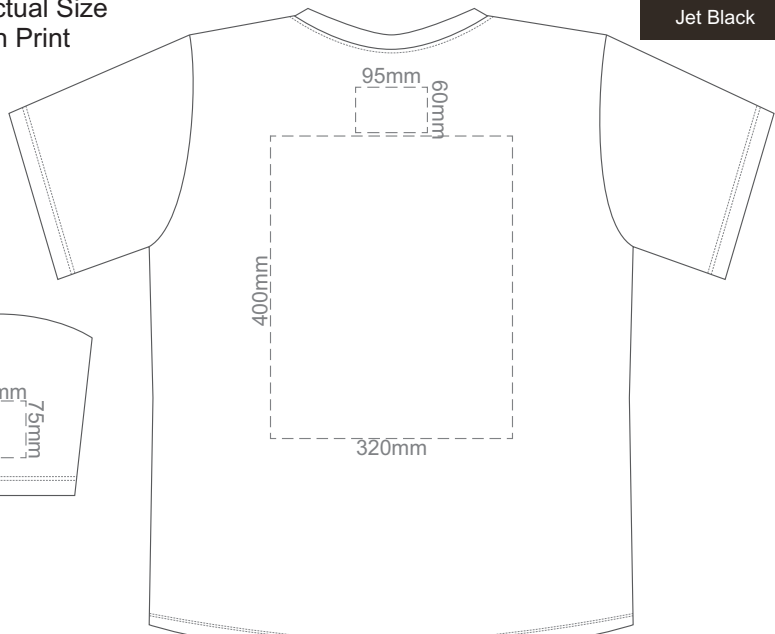

10% of Actual Size  
Screen Print

**FRONT XS**

**BACK XS**

10% of Actual Size  
Screen Print

**FRONT SMALL**

**BACK SMALL**

10% of Actual Size  
Screen Print

**FRONT MEDIUM**

**BACK MEDIUM**

10% of Actual Size  
Screen Print

**FRONT LARGE**

**BACK LARGE**

10% of Actual Size  
Screen Print

**FRONT XL**

**BACK XL**

10% of Actual Size  
Screen Print

**FRONT 2XL**

**BACK 2XL**

**FRONT 3XL**

**BACK 3XL**

**FRONT 4XL**

**BACK 4XL**

10% of Actual Size  
 Colourflex Transfer  
 Faux Embroidery  
 DigiFlex Transfer

**FRONT XS**

10% of Actual Size  
 Colourflex Transfer  
 Faux Embroidery  
 DigiFlex Transfer

**FRONT SMALL**

Print area can be rotated to best suit.  
 Branding area can be moved anywhere within the red line.

**BACK SMALL**