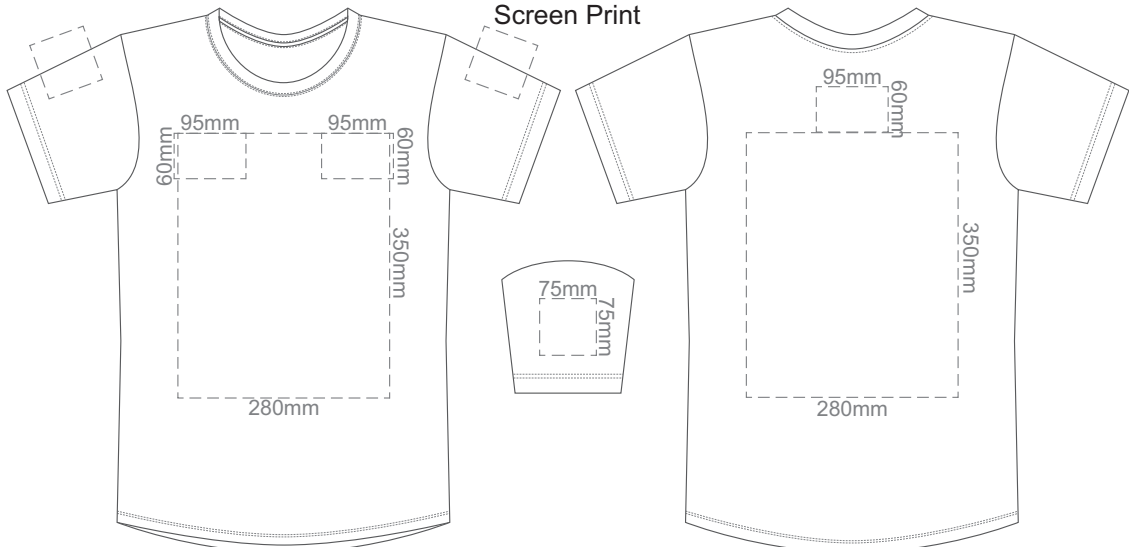

10% of Actual Size  
Screen Print

**FRONT XS**

**BACK XS**

10% of Actual Size  
Screen Print

**FRONT SMALL**

**BACK SMALL**

10% of Actual Size  
Screen Print

**FRONT MEDIUM**

**BACK MEDIUM**

10% of Actual Size  
Screen Print

**FRONT LARGE**

**BACK LARGE**

10% of Actual Size  
Screen Print

**FRONT XL**

**BACK XL**

10% of Actual Size  
Screen Print

10% of Actual Size  
 Colourflex Transfer  
 Faux Embroidery  
 DigiFlex Transfer

**FRONT SMALL**

Print area can be rotated to best suit.  
 Branding area can be moved anywhere within the red line.

**BACK SMALL**

**BACK MEDIUM**

Print area can be rotated to best suit.  
 Branding area can be moved anywhere within the red line.

10% of Actual Size  
Colourflex Transfer  
Faux Embroidery  
DigiFlex Transfer

Eggshell
Grey
Ecru
Petrol
Navy
Carbon
Jet Black