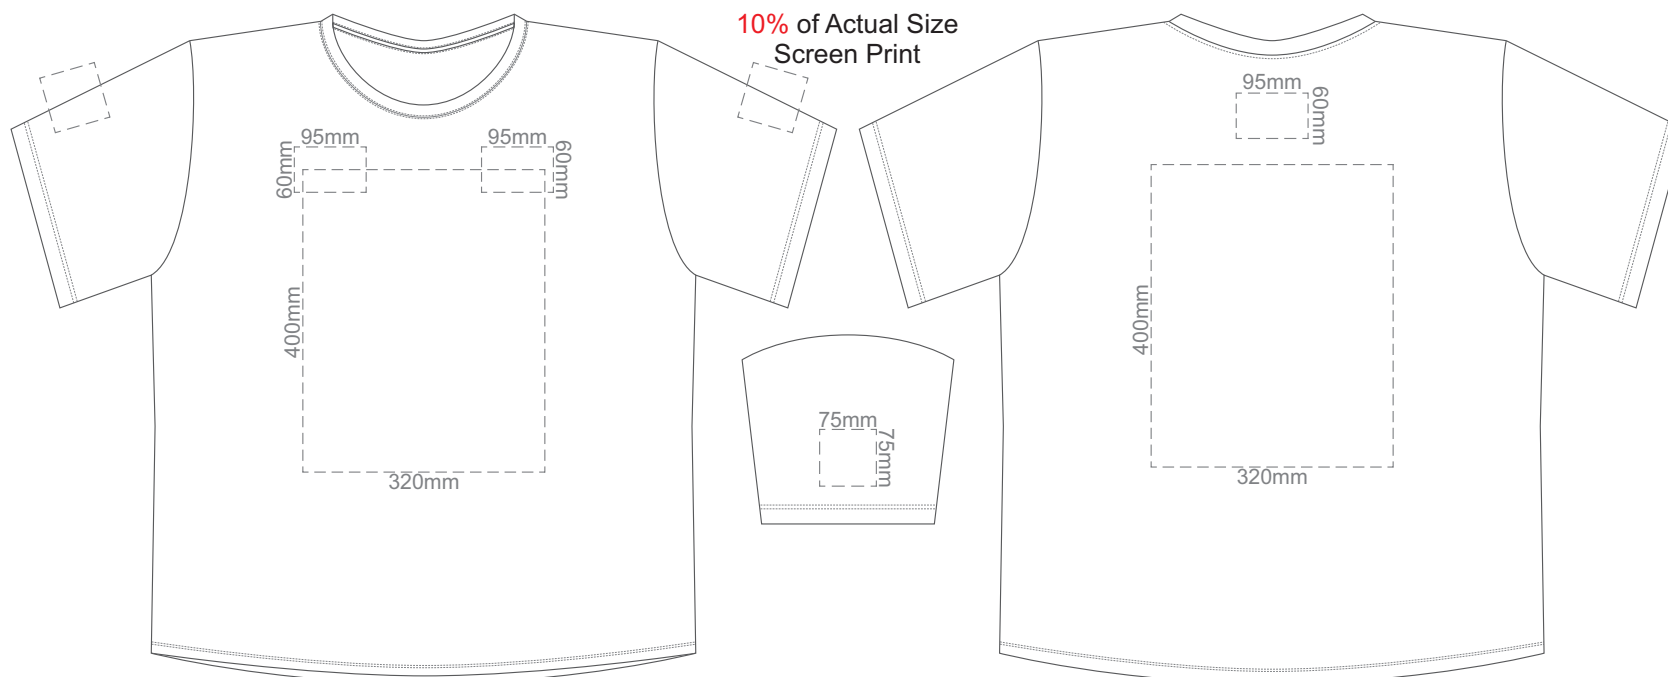

**FRONT 2XL**

**BACK 2XL**

**FRONT 3XL**

**BACK 3XL**

**FRONT 4XL**

**BACK 4XL**

10% of Actual Size  
 Colourflex Transfer  
 Faux Embroidery  
 DigiFlex Transfer

**FRONT XS**

Print area can be rotated to best suit.  
 Branding area can be moved anywhere within the red line.

**BACK XS**

Print area can be rotated to best suit.  
 Branding area can be moved anywhere within the red line.

10% of Actual Size  
 Colourflex Transfer  
 Faux Embroidery  
 DigiFlex Transfer

**FRONT SMALL**

Print area can be rotated to best suit.  
 Branding area can be moved anywhere within the red line.

**BACK SMALL**

Print area can be rotated to best suit.  
 Branding area can be moved anywhere within the red line.

10% of Actual Size  
 Colourflex Transfer  
 Faux Embroidery  
 DigiFlex Transfer

**FRONT MEDIUM**

Print area can be rotated to best suit.  
 Branding area can be moved anywhere within the red line.