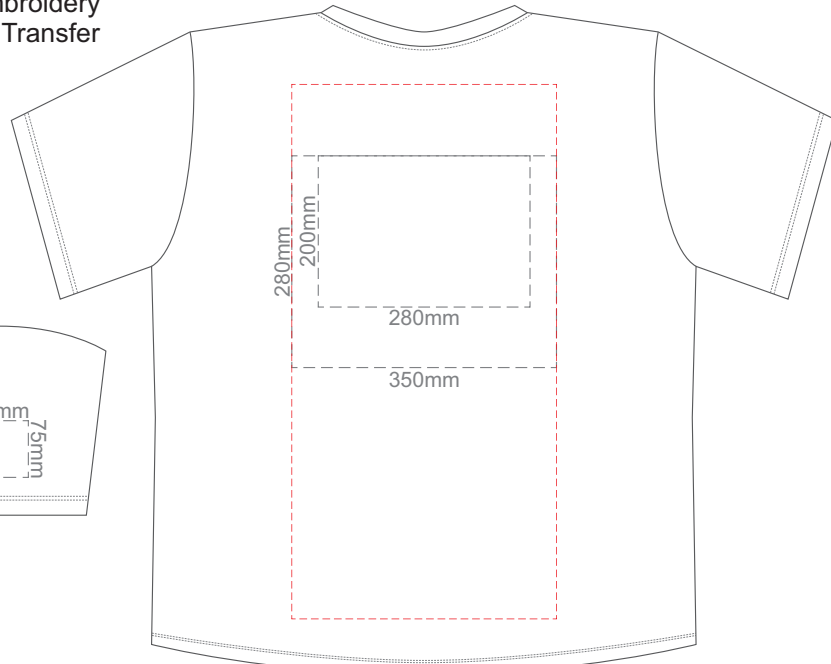

Eggshell
Grey
Ecru
Petrol
Navy
Carbon
Jet Black

10% of Actual Size  
Colourflex Transfer  
Faux Embroidery  
DigiFlex Transfer

**FRONT 2XL**

Print area can be rotated to best suit.  
Branding area can be moved anywhere within the red line.

**BACK 2XL**

Print area can be rotated to best suit.  
Branding area can be moved anywhere within the red line.

10% of Actual Size  
Colourflex Transfer  
Faux Embroidery  
DigiFlex Transfer

**FRONT 3XL**

Print area can be rotated to best suit.  
Branding area can be moved anywhere within the red line.

**BACK 3XL**

Print area can be rotated to best suit.  
Branding area can be moved anywhere within the red line.

Eggshell
Grey
Ecru
Petrol
Navy
Carbon
Jet Black

10% of Actual Size  
Colourflex Transfer  
Faux Embroidery  
DigiFlex Transfer

**FRONT 4XL**

Print area can be rotated to best suit.  
Branding area can be moved anywhere within the red line.