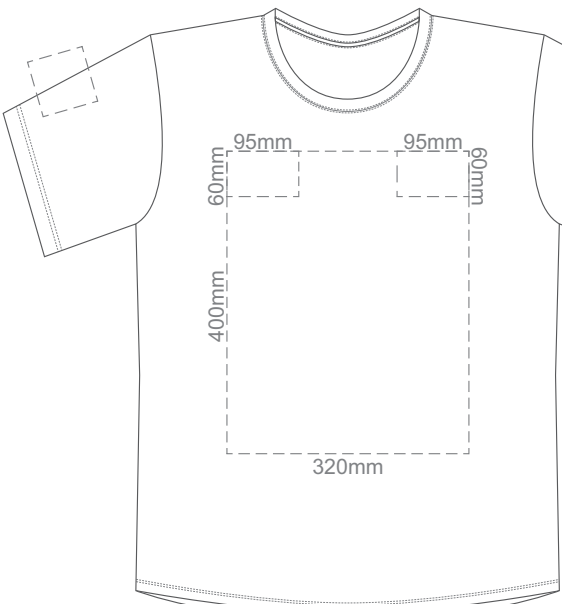

10% of Actual Size  
Screen Print

**FRONT XS**

**BACK XS**

10% of Actual Size  
Screen Print

**FRONT SMALL**

**BACK SMALL**

10% of Actual Size  
Screen Print

**FRONT MEDIUM**

**BACK MEDIUM**

10% of Actual Size  
Screen Print

**FRONT LARGE**

**BACK LARGE**

10% of Actual Size  
Screen Print

**FRONT XL**

**BACK XL**

10% of Actual Size  
Screen Print

**FRONT 2XL**

**BACK 2XL**

**FRONT 3XL**

**BACK 3XL**

**FRONT 4XL**

**BACK 4XL**

10% of Actual Size  
 Colourflex Transfer  
 Faux Embroidery  
 DigiFlex Transfer

**FRONT XS**

10% of Actual Size  
 Colourflex Transfer  
 Faux Embroidery  
 DigiFlex Transfer

**FRONT SMALL**

Print area can be rotated to best suit.  
 Branding area can be moved anywhere within the red line.

**BACK SMALL**