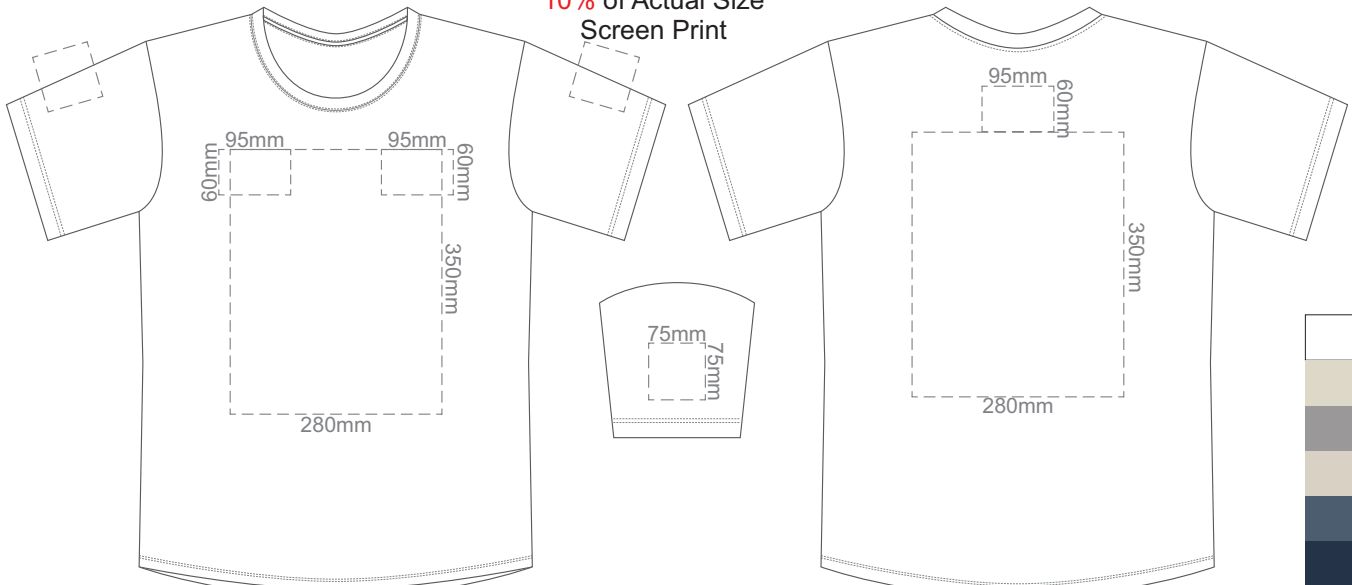

10% of Actual Size  
Screen Print

**FRONT XS**

**BACK XS**

10% of Actual Size  
Screen Print

**FRONT SMALL**

**BACK SMALL**

10% of Actual Size  
Screen Print

**FRONT MEDIUM**

**BACK MEDIUM**

10% of Actual Size  
Screen Print

**FRONT LARGE**

**BACK LARGE**

10% of Actual Size  
Screen Print

**FRONT XL**

**BACK XL**

10% of Actual Size  
Screen Print

**FRONT 2XL**

**BACK 2XL**

**FRONT 3XL**

**BACK 3XL**

**FRONT 4XL**

**BACK 4XL**

10% of Actual Size  
 Colourflex Transfer  
 Faux Embroidery  
 DigiFlex Transfer

**FRONT XS**

**BACK MEDIUM**

Print area can be rotated to best suit.  
 Branding area can be moved anywhere within the red line.

10% of Actual Size  
Colourflex Transfer  
Faux Embroidery  
DigiFlex Transfer

Eggshell
Grey
Ecru
Petrol
Navy
Carbon
Jet Black