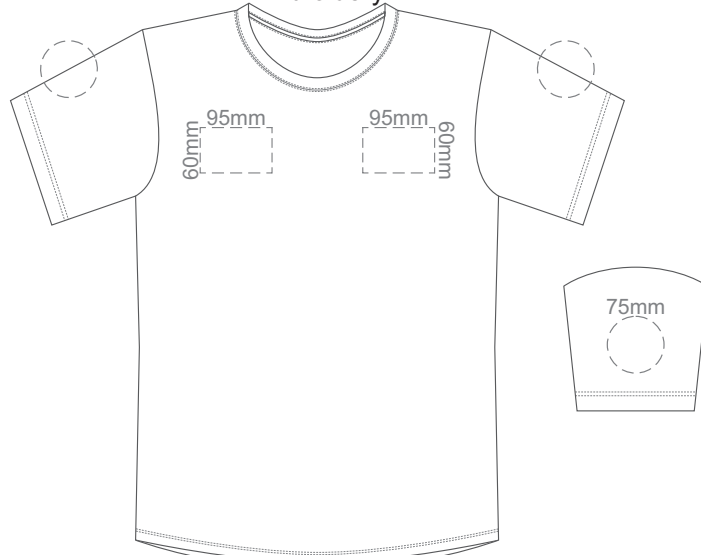

Print area can be rotated to best suit.  
 Branding area can be moved anywhere within the red line.

**BACK XS**

Print area can be rotated to best suit.  
 Branding area can be moved anywhere within the red line.

Eggshell
Grey
Ecru
Petrol
Navy
Carbon
Jet Black

10% of Actual Size  
Colourflex Transfer  
Faux Embroidery  
DigiFlex Transfer

**FRONT 4XL**

Print area can be rotated to best suit.  
Branding area can be moved anywhere within the red line.

**BACK 4XL**

Print area can be rotated to best suit.  
Branding area can be moved anywhere within the red line.

10% of Actual Size  
Embroidery

**FRONT XS**

10% of Actual Size  
Embroidery

**FRONT SMALL**

10% of Actual Size  
Embroidery

**FRONT MEDIUM**

10% of Actual Size  
Embroidery

**FRONT LARGE**

10% of Actual Size  
Embroidery

**FRONT XL**

10% of Actual Size  
Embroidery

**FRONT 2XL**

Eggshell
Grey
Ecrú
Petrol
Navy
Carbon
Jet Black