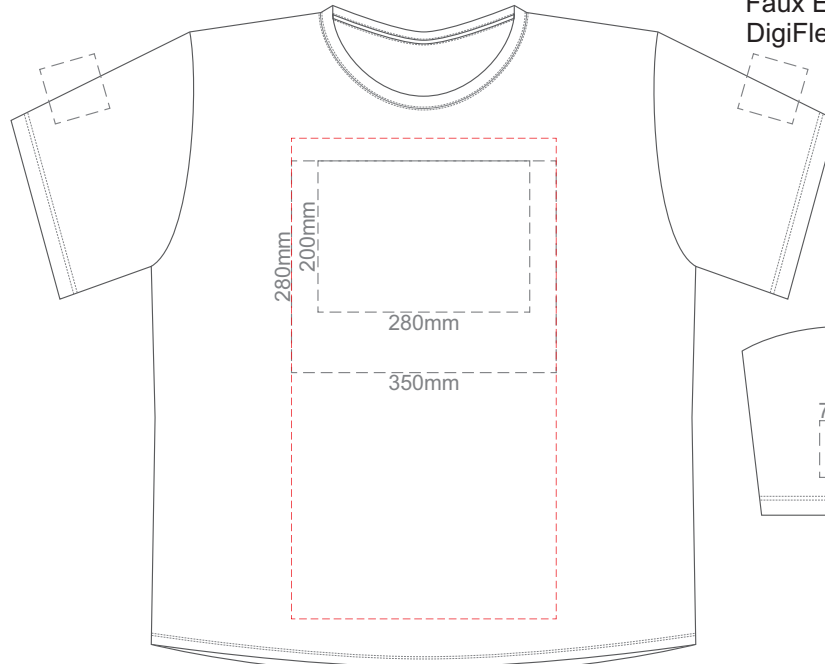

Eggshell
Grey
Ecru
Petrol
Navy
Carbon
Jet Black

10% of Actual Size  
Colourflex Transfer  
Faux Embroidery  
DigiFlex Transfer

**FRONT 2XL**

Print area can be rotated to best suit.  
Branding area can be moved anywhere within the red line.

**BACK 2XL**

Print area can be rotated to best suit.  
Branding area can be moved anywhere within the red line.

10% of Actual Size  
Colourflex Transfer  
Faux Embroidery  
DigiFlex Transfer

**FRONT 3XL**

Print area can be rotated to best suit.  
Branding area can be moved anywhere within the red line.

**BACK 3XL**

Print area can be rotated to best suit.  
Branding area can be moved anywhere within the red line.

Eggshell
Grey
Ecru
Petrol
Navy
Carbon
Jet Black

10% of Actual Size  
Colourflex Transfer  
Faux Embroidery  
DigiFlex Transfer

**FRONT 4XL**

Print area can be rotated to best suit.  
Branding area can be moved anywhere within the red line.