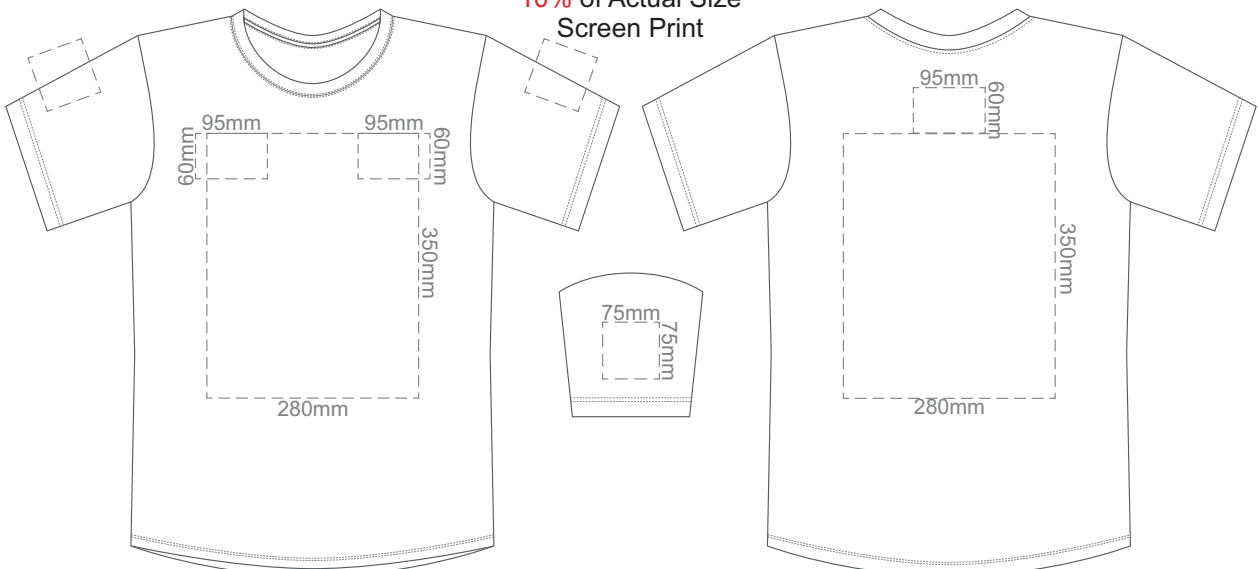

10% of Actual Size  
Screen Print

**FRONT XS**

**BACK XS**

10% of Actual Size  
Screen Print

**FRONT SMALL**

**BACK SMALL**

10% of Actual Size  
Screen Print

**FRONT MEDIUM**

**BACK MEDIUM**

10% of Actual Size  
Screen Print

**FRONT LARGE**

**BACK LARGE**

10% of Actual Size  
Screen Print

**FRONT XL**

**BACK XL**

10% of Actual Size  
Screen Print

10% of Actual Size  
 Colourflex Transfer  
 Faux Embroidery  
 DigiFlex Transfer

**FRONT SMALL**

Print area can be rotated to best suit.  
 Branding area can be moved anywhere within the red line.

**BACK SMALL**

**BACK MEDIUM**

Print area can be rotated to best suit.  
 Branding area can be moved anywhere within the red line.

10% of Actual Size  
Colourflex Transfer  
Faux Embroidery  
DigiFlex Transfer

Eggshell
Grey
Ecru
Petrol
Navy
Carbon
Jet Black