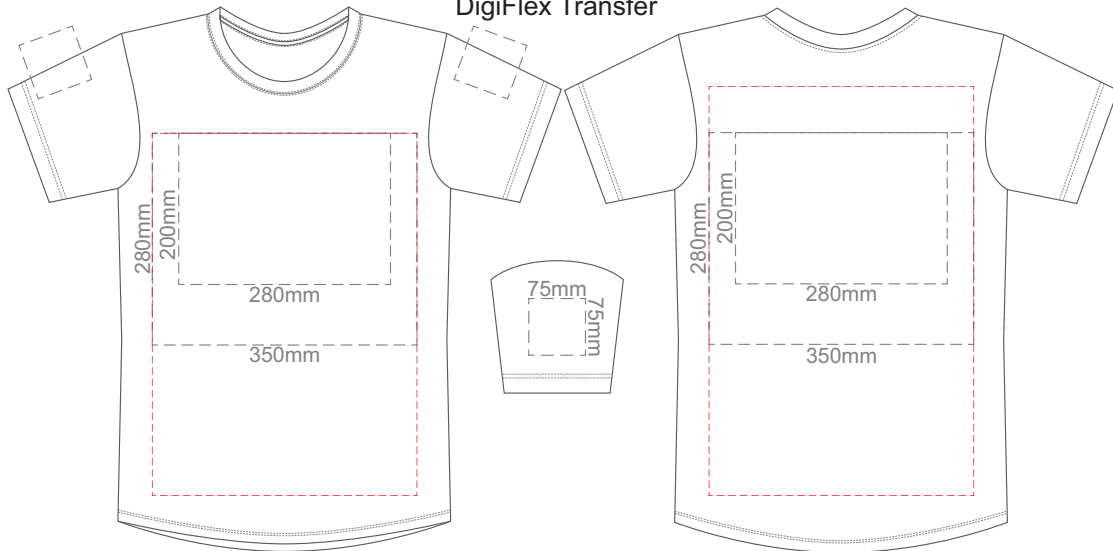

**BACK MEDIUM**

10% of Actual Size  
Screen Print

**FRONT LARGE**

**BACK LARGE**

10% of Actual Size  
Screen Print

**FRONT XL**

**BACK XL**

10% of Actual Size  
Screen Print

**FRONT 2XL**

**BACK 2XL**

**FRONT 3XL**

**BACK 3XL**

**FRONT 4XL**

**BACK 4XL**

10% of Actual Size  
 Colourflex Transfer  
 Faux Embroidery  
 DigiFlex Transfer

**FRONT XS**

Print area can be rotated to best suit.  
 Branding area can be moved anywhere within the red line.

**BACK XS**

Print area can be rotated to best suit.  
 Branding area can be moved anywhere within the red line.

10% of Actual Size  
 Colourflex Transfer  
 Faux Embroidery  
 DigiFlex Transfer

**FRONT SMALL**

Print area can be rotated to best suit.  
 Branding area can be moved anywhere within the red line.

**BACK SMALL**