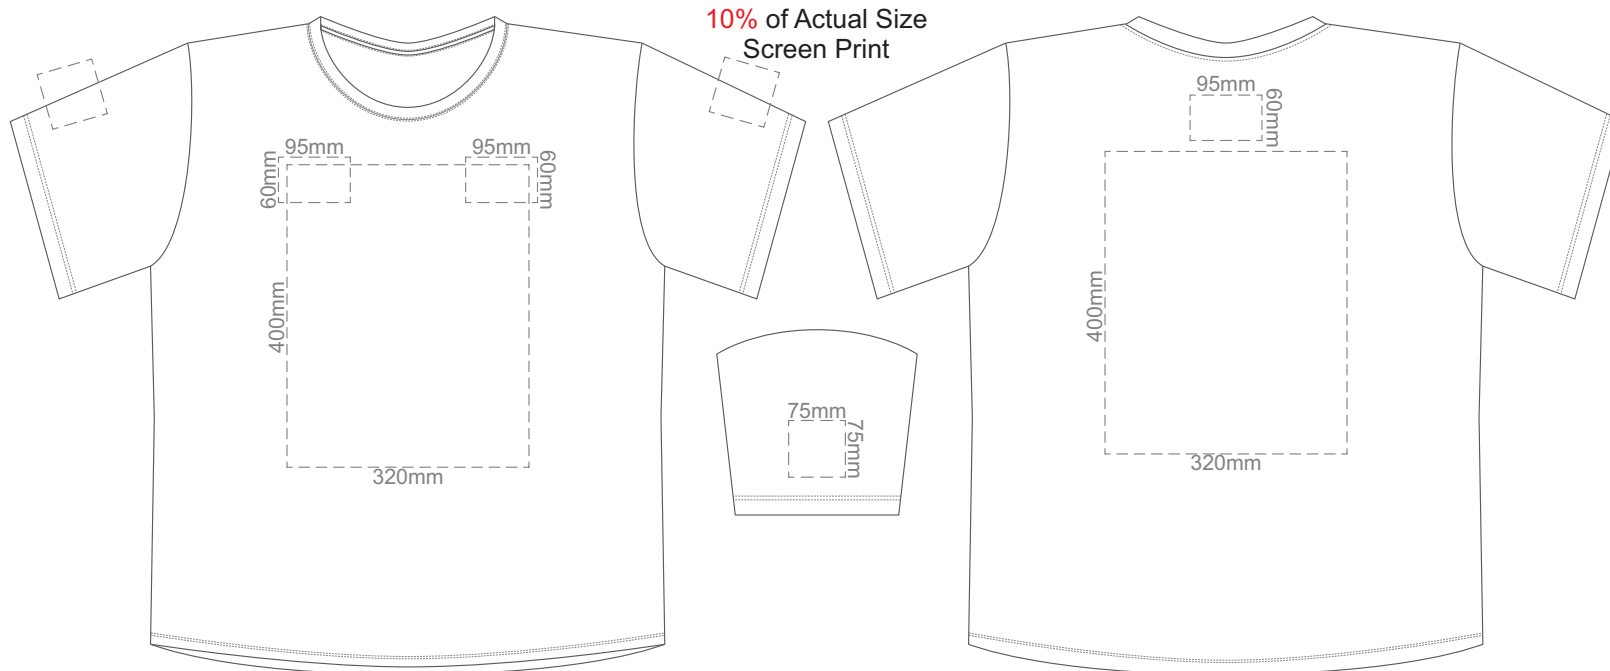

10% of Actual Size  
Screen Print

**FRONT XS**

**BACK XS**

10% of Actual Size  
Screen Print

**FRONT SMALL**

**BACK SMALL**

10% of Actual Size  
Screen Print

**FRONT MEDIUM**

**BACK MEDIUM**

10% of Actual Size  
Screen Print

**FRONT LARGE**

**BACK LARGE**

10% of Actual Size  
Screen Print

**FRONT XL**

**BACK XL**

10% of Actual Size  
Screen Print

**FRONT 2XL**

**BACK 2XL**

**FRONT 3XL**

**BACK 3XL**

**FRONT 4XL**

**BACK 4XL**

10% of Actual Size  
 Colourflex Transfer  
 Faux Embroidery  
 DigiFlex Transfer

**FRONT XS**

10% of Actual Size  
 Colourflex Transfer  
 Faux Embroidery  
 DigiFlex Transfer

**FRONT SMALL**

Print area can be rotated to best suit.  
 Branding area can be moved anywhere within the red line.

**BACK SMALL**