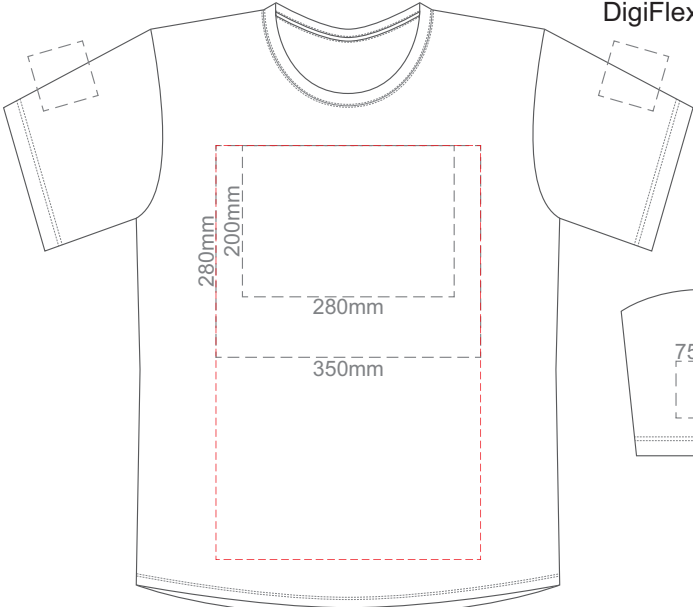

10% of Actual Size
Colourflex Transfer
Faux Embroidery
DigiFlex Transfer

Eggshell
Grey
Ecru
Petrol
Navy
Carbon
Jet Black

FRONT LARGE