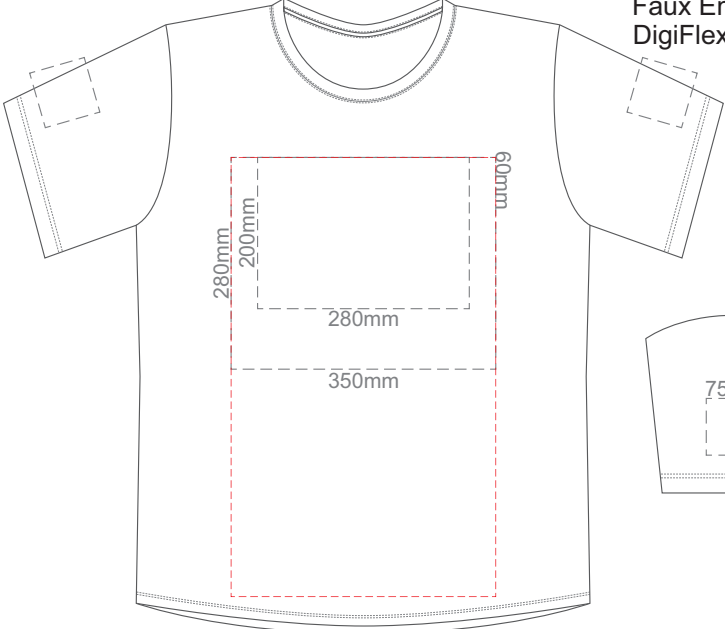

BACK LARGE

10% of Actual Size
Colourflex Transfer
Faux Embroidery
DigiFlex Transfer

FRONT XL

Print area can be rotated to best suit.
Branding area can be moved anywhere within the red line.