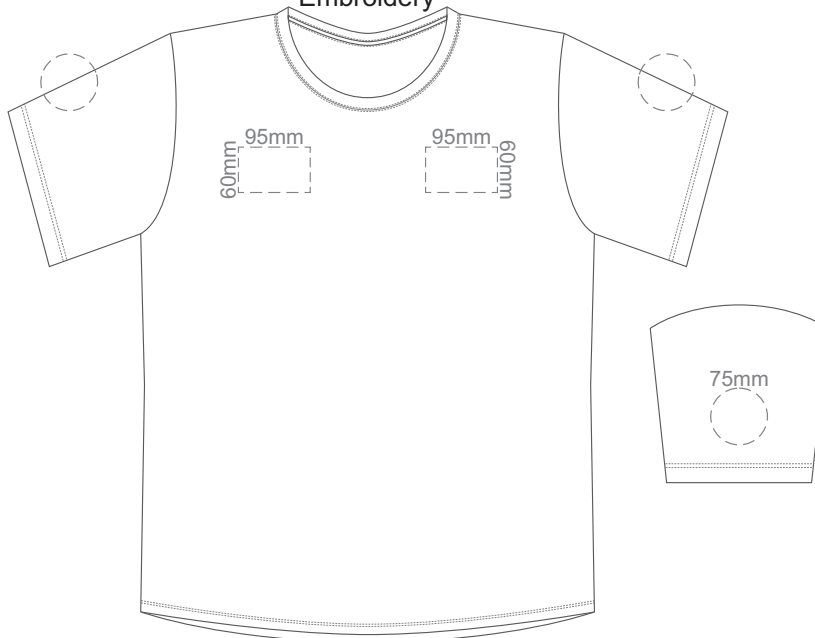

Print area can be rotated to best suit.  
 Branding area can be moved anywhere within the red line.

**BACK XS**

Print area can be rotated to best suit.  
 Branding area can be moved anywhere within the red line.

**BACK 4XL**

Print area can be rotated to best suit.  
Branding area can be moved anywhere within the red line.

10% of Actual Size  
Embroidery

**FRONT XS**

10% of Actual Size  
Embroidery

**FRONT SMALL**

10% of Actual Size  
Embroidery

**FRONT MEDIUM**

10% of Actual Size  
Embroidery

**FRONT LARGE**

10% of Actual Size  
Embroidery

**FRONT XL**

10% of Actual Size  
Embroidery

**FRONT 2XL**

Eggshell
Grey
Ecrú
Petrol
Navy
Carbon
Jet Black

10% of Actual Size  
Embroidery

**FRONT 3XL**

10% of Actual Size  
Embroidery

**FRONT 4XL**