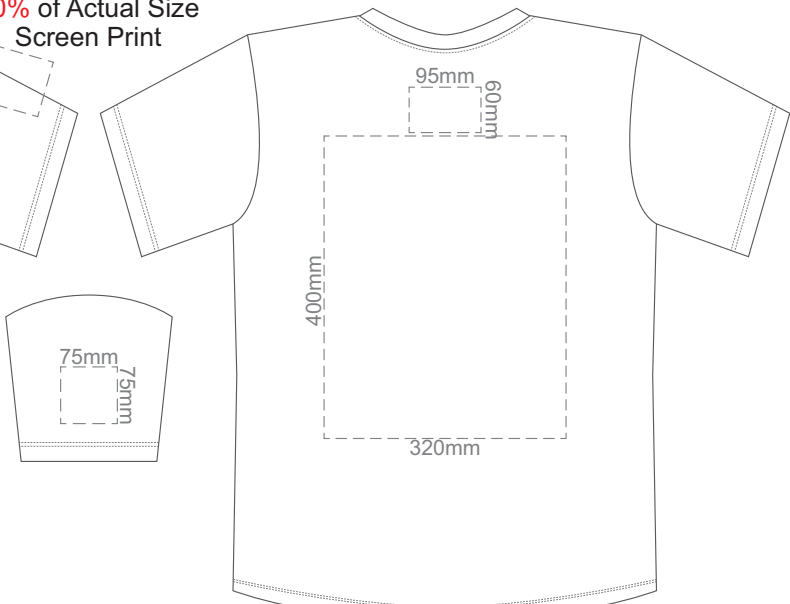

10% of Actual Size  
Screen Print

**FRONT XS**

**BACK XS**

10% of Actual Size  
Screen Print

**FRONT SMALL**

**BACK SMALL**

10% of Actual Size  
Screen Print

**FRONT MEDIUM**

**BACK MEDIUM**

10% of Actual Size  
Screen Print

**FRONT LARGE**

**BACK LARGE**

10% of Actual Size  
Screen Print

**FRONT XL**

**BACK XL**

10% of Actual Size  
Screen Print

**FRONT 2XL**

**BACK 2XL**

**FRONT 3XL**

**BACK 3XL**

**FRONT 4XL**

**BACK 4XL**

10% of Actual Size  
 Colourflex Transfer  
 Faux Embroidery  
 DigiFlex Transfer

**FRONT XS**

10% of Actual Size  
 Colourflex Transfer  
 Faux Embroidery  
 DigiFlex Transfer

**FRONT SMALL**

Print area can be rotated to best suit.  
 Branding area can be moved anywhere within the red line.

**BACK SMALL**