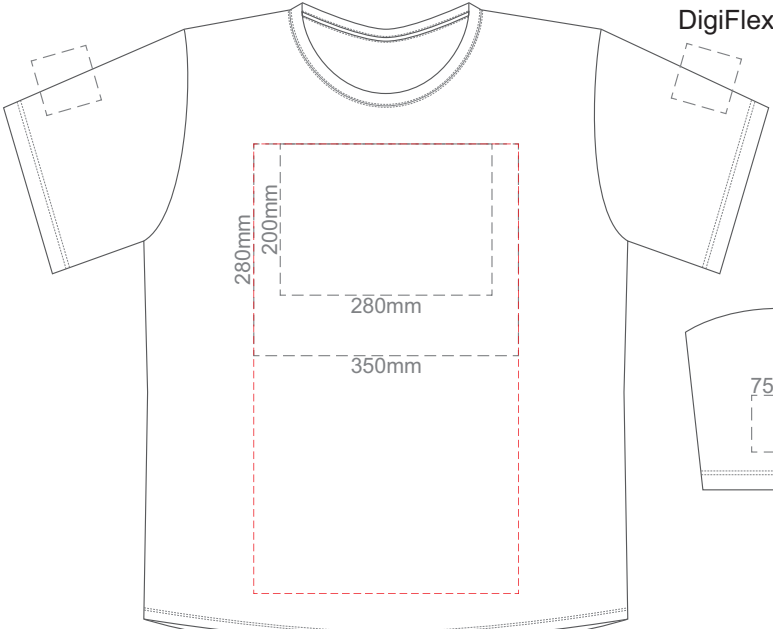

BACK XL

Print area can be rotated to best suit.
Branding area can be moved anywhere within the red line.

Eggshell
Grey
Ecru
Petrol
Navy
Carbon
Jet Black

10% of Actual Size
Colourflex Transfer
Faux Embroidery
DigiFlex Transfer

FRONT 2XL