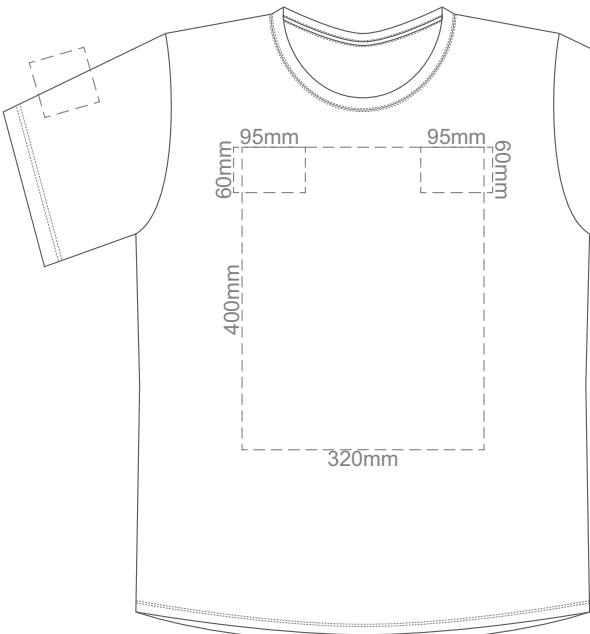

10% of Actual Size  
Screen Print

**FRONT XS**

**BACK XS**

10% of Actual Size  
Screen Print

**FRONT SMALL**

**BACK SMALL**

10% of Actual Size  
Screen Print

**FRONT MEDIUM**

**BACK MEDIUM**

10% of Actual Size  
Screen Print

**FRONT LARGE**

**BACK LARGE**

10% of Actual Size  
Screen Print

**FRONT XL**

**BACK XL**

10% of Actual Size  
Screen Print

**FRONT 2XL**

**BACK 2XL**

**FRONT 3XL**

**BACK 3XL**

**FRONT 4XL**

**BACK 4XL**

10% of Actual Size  
 Colourflex Transfer  
 Faux Embroidery  
 DigiFlex Transfer

**FRONT XS**

10% of Actual Size  
 Colourflex Transfer  
 Faux Embroidery  
 DigiFlex Transfer

**FRONT SMALL**

Print area can be rotated to best suit.  
 Branding area can be moved anywhere within the red line.

**BACK SMALL**