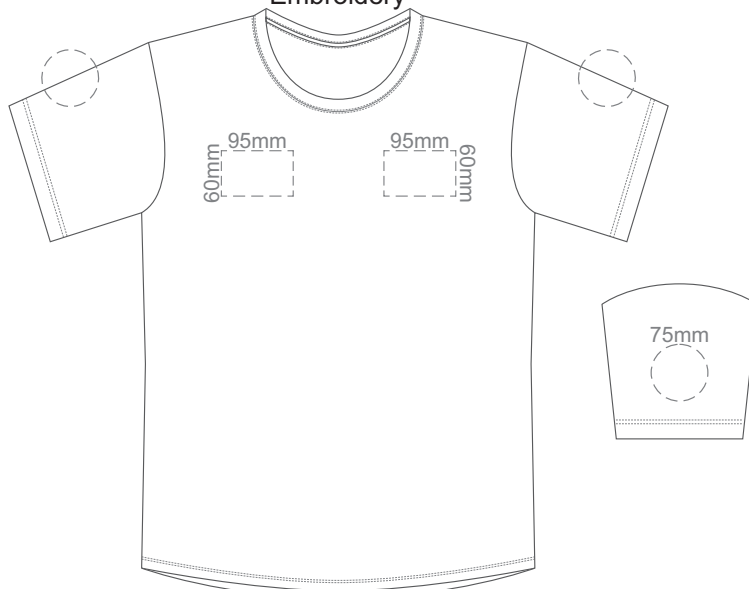

Print area can be rotated to best suit.  
 Branding area can be moved anywhere within the red line.

**BACK XS**

Print area can be rotated to best suit.  
 Branding area can be moved anywhere within the red line.

Eggshell
Grey
Ecru
Petrol
Navy
Carbon
Jet Black

10% of Actual Size  
Colourflex Transfer  
Faux Embroidery  
DigiFlex Transfer

**FRONT 4XL**

Print area can be rotated to best suit.  
Branding area can be moved anywhere within the red line.

**BACK 4XL**

Print area can be rotated to best suit.  
Branding area can be moved anywhere within the red line.

10% of Actual Size  
Embroidery

**FRONT XS**

10% of Actual Size  
Embroidery

**FRONT SMALL**

10% of Actual Size  
Embroidery

**FRONT MEDIUM**

10% of Actual Size  
Embroidery

**FRONT LARGE**

10% of Actual Size  
Embroidery

**FRONT XL**

10% of Actual Size  
Embroidery

**FRONT 2XL**

Eggshell
Grey
Ecrú
Petrol
Navy
Carbon
Jet Black