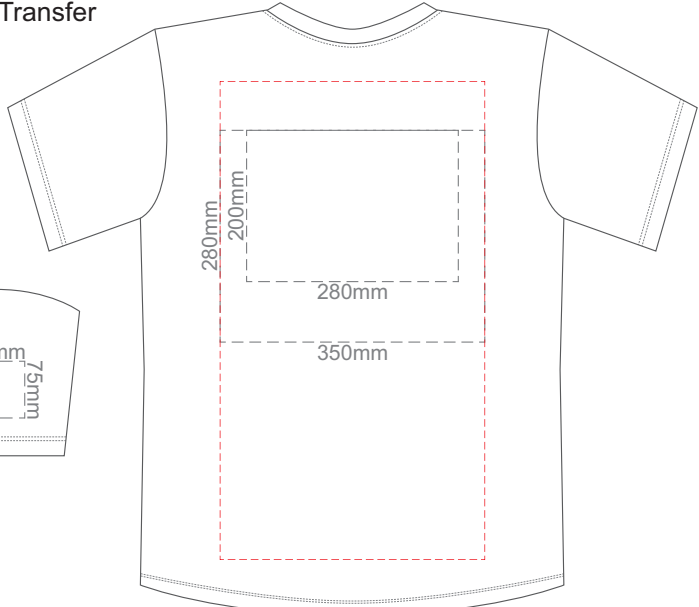

10% of Actual Size
Colourflex Transfer
Faux Embroidery
DigiFlex Transfer

Eggshell
Grey
Ecru
Petrol
Navy
Carbon
Jet Black

FRONT LARGE

BACK LARGE

10% of Actual Size
Colourflex Transfer
Faux Embroidery
DigiFlex Transfer

FRONT XL

Print area can be rotated to best suit.
Branding area can be moved anywhere within the red line.

BACK XL

Print area can be rotated to best suit.
Branding area can be moved anywhere within the red line.

Eggshell
Grey
Ecru
Petrol
Navy
Carbon
Jet Black

10% of Actual Size
Colourflex Transfer
Faux Embroidery
DigiFlex Transfer

FRONT 2XL

BACK 2XL