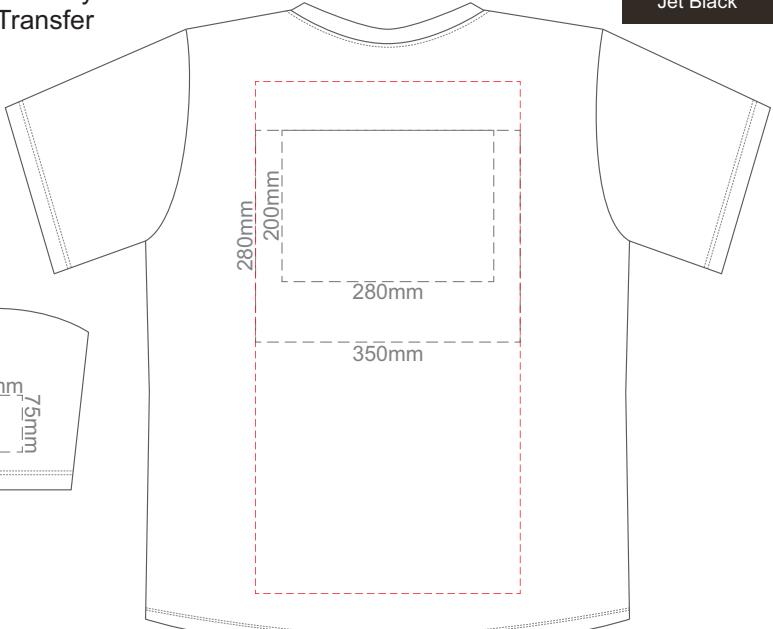

10% of Actual Size
Colourflex Transfer
Faux Embroidery
DigiFlex Transfer

Eggshell
Grey
Ecru
Petrol
Navy
Carbon
Jet Black

FRONT LARGE

BACK LARGE

10% of Actual Size
Colourflex Transfer
Faux Embroidery
DigiFlex Transfer

FRONT XL

Print area can be rotated to best suit.
Branding area can be moved anywhere within the red line.

BACK XL

Print area can be rotated to best suit.
Branding area can be moved anywhere within the red line.

Eggshell
Grey
Ecru
Petrol
Navy
Carbon
Jet Black

10% of Actual Size
Colourflex Transfer
Faux Embroidery
DigiFlex Transfer

FRONT 2XL

BACK 2XL