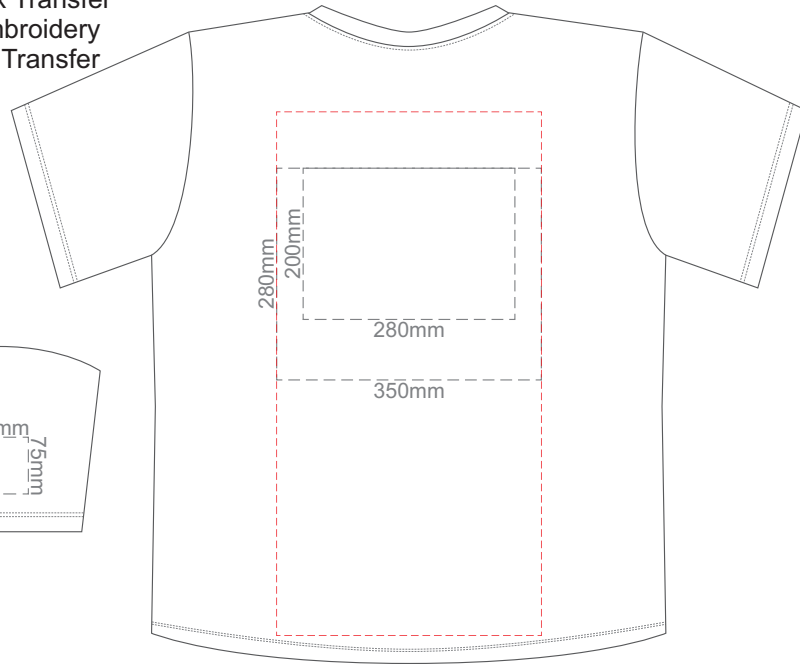

10% of Actual Size  
Colourflex Transfer  
Faux Embroidery  
DigiFlex Transfer

**FRONT XL**

Print area can be rotated to best suit.  
Branding area can be moved anywhere within the red line.

**BACK XL**

Print area can be rotated to best suit.  
Branding area can be moved anywhere within the red line.

Eggshell
Grey
Ecru
Petrol
Navy
Carbon
Jet Black

10% of Actual Size  
Colourflex Transfer  
Faux Embroidery  
DigiFlex Transfer

**FRONT 2XL**

Print area can be rotated to best suit.  
Branding area can be moved anywhere within the red line.

**BACK 2XL**

Print area can be rotated to best suit.  
Branding area can be moved anywhere within the red line.

10% of Actual Size  
Colourflex Transfer  
Faux Embroidery  
DigiFlex Transfer

**FRONT 3XL**

Print area can be rotated to best suit.  
Branding area can be moved anywhere within the red line.

**BACK 3XL**

Print area can be rotated to best suit.  
Branding area can be moved anywhere within the red line.