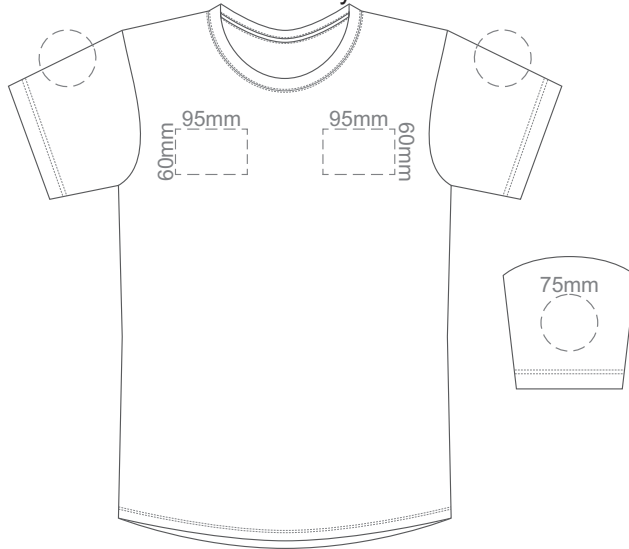

Print area can be rotated to best suit.  
 Branding area can be moved anywhere within the red line.

**BACK XS**

Print area can be rotated to best suit.  
 Branding area can be moved anywhere within the red line.

**BACK 2XL**

Print area can be rotated to best suit.  
Branding area can be moved anywhere within the red line.

10% of Actual Size  
Colourflex Transfer  
Faux Embroidery  
DigiFlex Transfer

**FRONT 3XL**

Eggshell
Grey
Ecru
Petrol
Navy
Carbon
Jet Black

10% of Actual Size  
Colourflex Transfer  
Faux Embroidery  
DigiFlex Transfer

**FRONT 4XL**

Print area can be rotated to best suit.  
Branding area can be moved anywhere within the red line.

**BACK 4XL**

Print area can be rotated to best suit.  
Branding area can be moved anywhere within the red line.

10% of Actual Size  
Embroidery

**FRONT XS**

10% of Actual Size  
Embroidery

**FRONT SMALL**

10% of Actual Size  
Embroidery