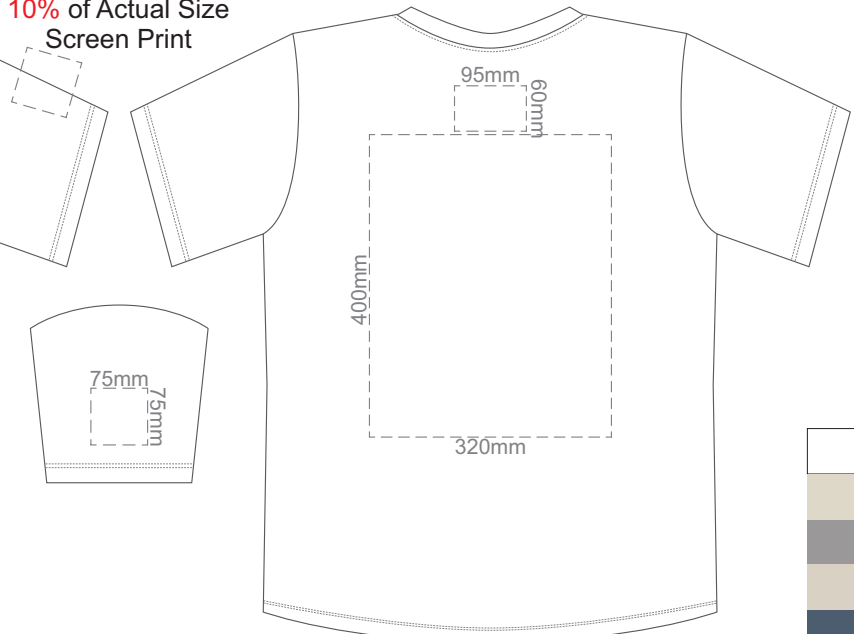

10% of Actual Size  
Screen Print

**FRONT XS**

**BACK XS**

10% of Actual Size  
Screen Print

**FRONT SMALL**

**BACK SMALL**

10% of Actual Size  
Screen Print

**FRONT MEDIUM**

**BACK MEDIUM**

10% of Actual Size  
Screen Print

**FRONT LARGE**

**BACK LARGE**

10% of Actual Size  
Screen Print

**FRONT XL**

**BACK XL**

10% of Actual Size  
Screen Print

**FRONT 2XL**

**BACK 2XL**

**FRONT 3XL**

**BACK 3XL**

**FRONT 4XL**

**BACK 4XL**

10% of Actual Size  
 Colourflex Transfer  
 Faux Embroidery  
 DigiFlex Transfer

**FRONT XS**

10% of Actual Size  
 Colourflex Transfer  
 Faux Embroidery  
 DigiFlex Transfer

**FRONT SMALL**

Print area can be rotated to best suit.  
 Branding area can be moved anywhere within the red line.

**BACK SMALL**