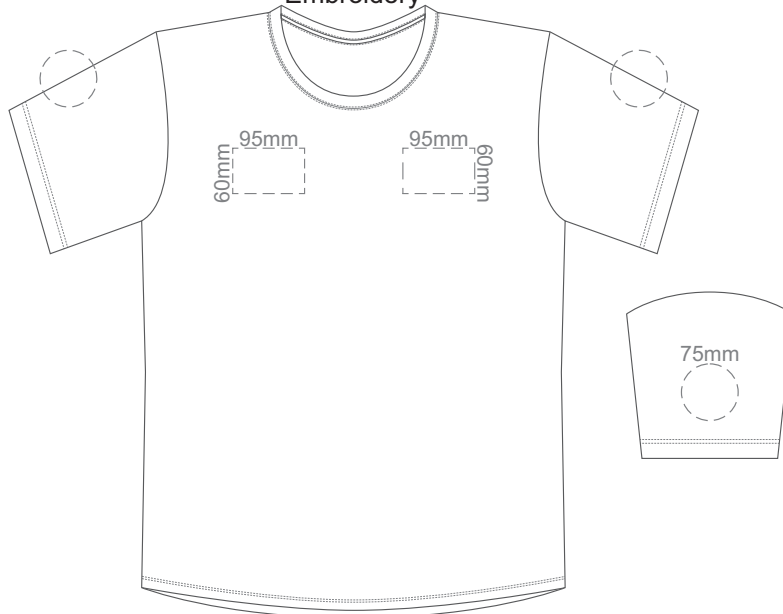

Print area can be rotated to best suit.  
 Branding area can be moved anywhere within the red line.

**BACK XS**

Print area can be rotated to best suit.  
 Branding area can be moved anywhere within the red line.

Eggshell
Grey
Ecru
Petrol
Navy
Carbon
Jet Black

10% of Actual Size  
Colourflex Transfer  
Faux Embroidery  
DigiFlex Transfer

**FRONT 4XL**

Print area can be rotated to best suit.  
Branding area can be moved anywhere within the red line.

**BACK 4XL**

Print area can be rotated to best suit.  
Branding area can be moved anywhere within the red line.

10% of Actual Size  
Embroidery

**FRONT XS**

10% of Actual Size  
Embroidery

**FRONT SMALL**

10% of Actual Size  
Embroidery

**FRONT MEDIUM**

10% of Actual Size  
Embroidery

**FRONT LARGE**

10% of Actual Size  
Embroidery

**FRONT XL**

10% of Actual Size  
Embroidery

**FRONT 2XL**

Eggshell
Grey
Ecrú
Petrol
Navy
Carbon
Jet Black