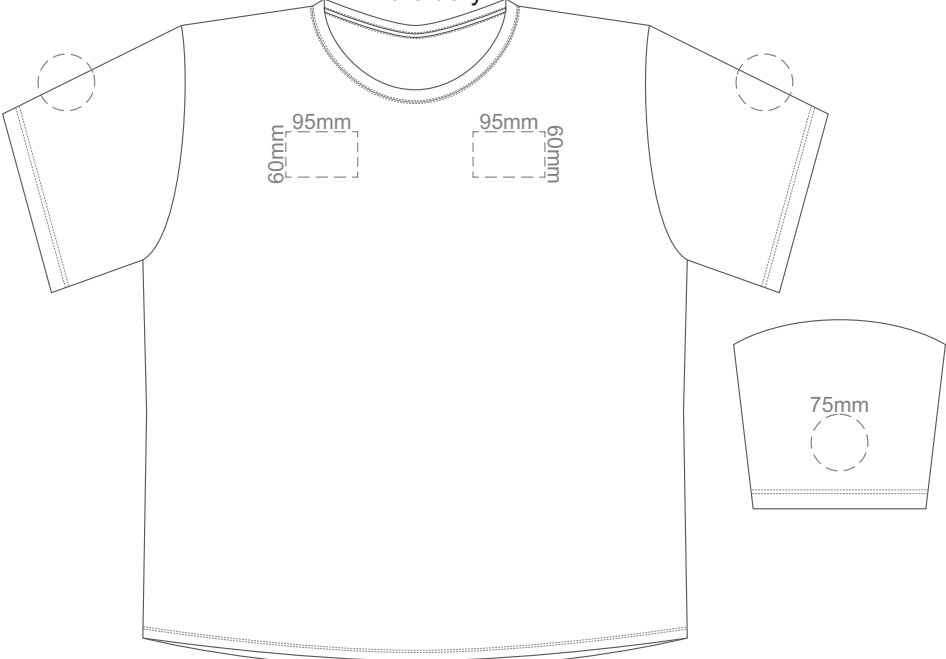

Print area can be rotated to best suit.  
 Branding area can be moved anywhere within the red line.

**BACK XS**

Print area can be rotated to best suit.  
 Branding area can be moved anywhere within the red line.

**BACK 4XL**

Print area can be rotated to best suit.  
Branding area can be moved anywhere within the red line.

10% of Actual Size  
Embroidery

**FRONT XS**

10% of Actual Size  
Embroidery

**FRONT SMALL**

10% of Actual Size  
Embroidery

**FRONT MEDIUM**

10% of Actual Size  
Embroidery

**FRONT LARGE**

10% of Actual Size  
Embroidery

**FRONT XL**

10% of Actual Size  
Embroidery

**FRONT 2XL**

Eggshell
Grey
Ecrú
Petrol
Navy
Carbon
Jet Black

10% of Actual Size  
Embroidery

**FRONT 3XL**

10% of Actual Size  
Embroidery

**FRONT 4XL**