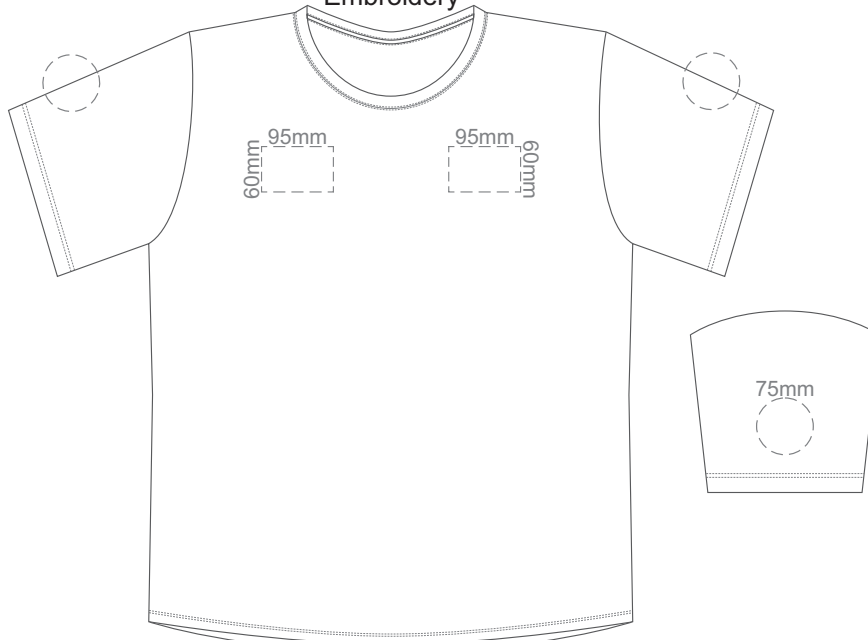

Print area can be rotated to best suit.  
 Branding area can be moved anywhere within the red line.

**BACK XS**

Print area can be rotated to best suit.  
 Branding area can be moved anywhere within the red line.

**BACK 4XL**

Print area can be rotated to best suit.  
Branding area can be moved anywhere within the red line.

10% of Actual Size  
Embroidery

**FRONT XS**

10% of Actual Size  
Embroidery

**FRONT SMALL**

10% of Actual Size  
Embroidery

**FRONT MEDIUM**

10% of Actual Size  
Embroidery

**FRONT LARGE**

10% of Actual Size  
Embroidery

**FRONT XL**

10% of Actual Size  
Embroidery

**FRONT 2XL**

Eggshell
Grey
Ecrú
Petrol
Navy
Carbon
Jet Black

10% of Actual Size  
Embroidery

**FRONT 3XL**

10% of Actual Size  
Embroidery

**FRONT 4XL**