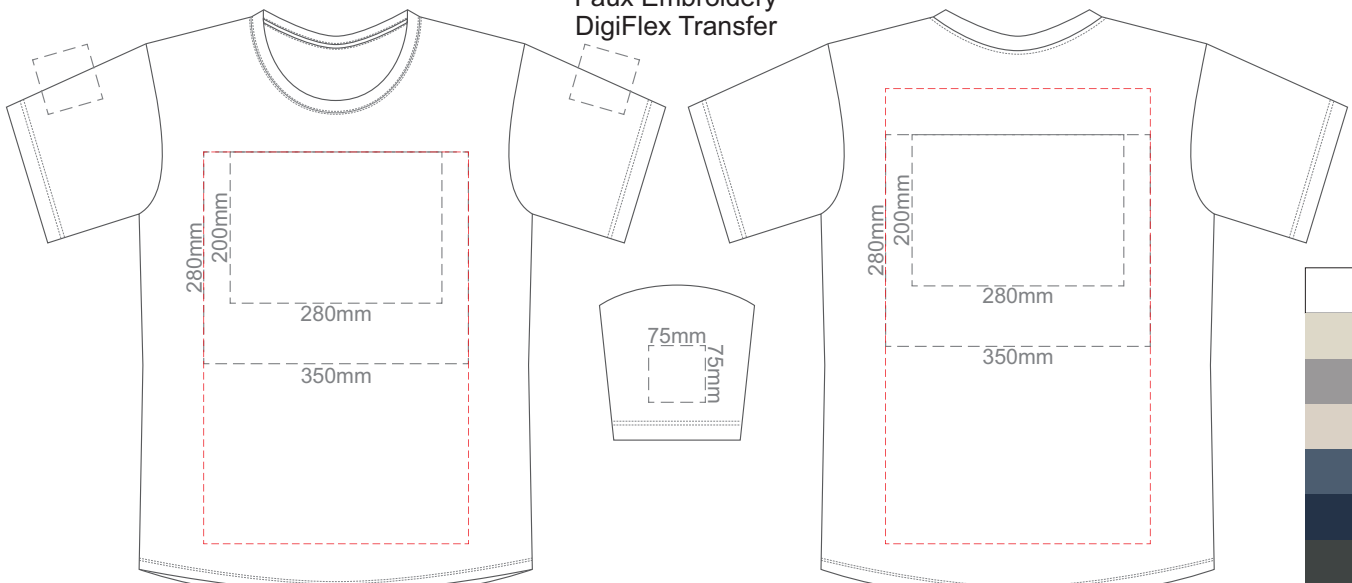

Print area can be rotated to best suit.  
 Branding area can be moved anywhere within the red line.

**BACK XS**

Print area can be rotated to best suit.  
 Branding area can be moved anywhere within the red line.

10% of Actual Size  
 Colourflex Transfer  
 Faux Embroidery  
 DigiFlex Transfer

**FRONT SMALL**

Print area can be rotated to best suit.  
 Branding area can be moved anywhere within the red line.

**BACK SMALL**

Print area can be rotated to best suit.  
 Branding area can be moved anywhere within the red line.

10% of Actual Size  
 Colourflex Transfer  
 Faux Embroidery  
 DigiFlex Transfer

**FRONT MEDIUM**

Print area can be rotated to best suit.  
 Branding area can be moved anywhere within the red line.

**BACK MEDIUM**

Print area can be rotated to best suit.  
 Branding area can be moved anywhere within the red line.

10% of Actual Size  
Colourflex Transfer  
Faux Embroidery  
DigiFlex Transfer

Eggshell
Grey
Ecru
Petrol
Navy
Carbon
Jet Black