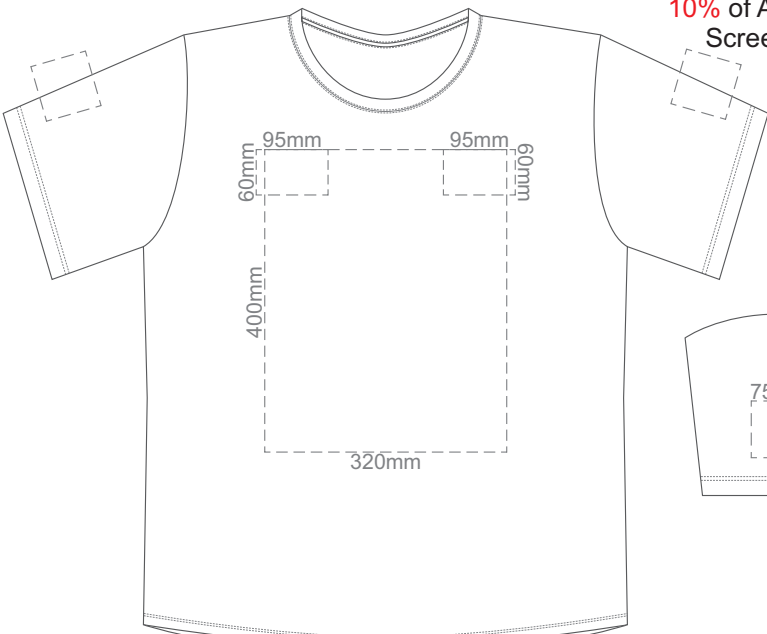

10% of Actual Size  
Screen Print

**FRONT XS**

**BACK XS**

10% of Actual Size  
Screen Print

**FRONT SMALL**

**BACK SMALL**

10% of Actual Size  
Screen Print

**FRONT MEDIUM**

**BACK MEDIUM**

10% of Actual Size  
Screen Print

**FRONT LARGE**

**BACK LARGE**

10% of Actual Size  
Screen Print

**FRONT XL**

**BACK XL**

10% of Actual Size  
Screen Print

**FRONT 2XL**

**BACK 2XL**

**FRONT 3XL**

**BACK 3XL**

**FRONT 4XL**

**BACK 4XL**

10% of Actual Size  
 Colourflex Transfer  
 Faux Embroidery  
 DigiFlex Transfer

**FRONT XS**

10% of Actual Size  
 Colourflex Transfer  
 Faux Embroidery  
 DigiFlex Transfer

**FRONT SMALL**

Print area can be rotated to best suit.  
 Branding area can be moved anywhere within the red line.

**BACK SMALL**