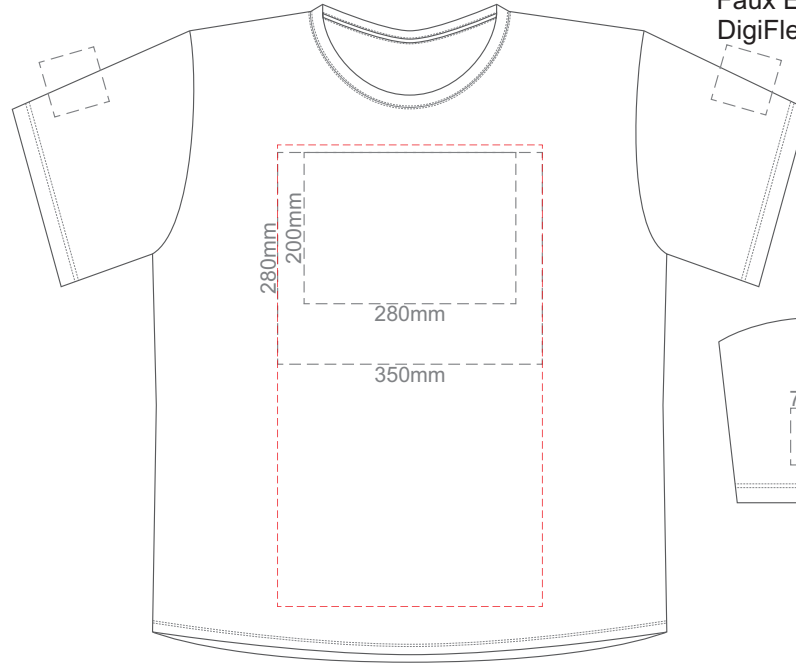

**BACK MEDIUM**

Print area can be rotated to best suit.  
 Branding area can be moved anywhere within the red line.

10% of Actual Size  
Colourflex Transfer  
Faux Embroidery  
DigiFlex Transfer

Eggshell
Grey
Ecru
Petrol
Navy
Carbon
Jet Black

10% of Actual Size  
Colourflex Transfer  
Faux Embroidery  
DigiFlex Transfer

**FRONT XL**

Print area can be rotated to best suit.  
Branding area can be moved anywhere within the red line.

**BACK XL**

Print area can be rotated to best suit.  
Branding area can be moved anywhere within the red line.

Eggshell
Grey
Ecru
Petrol
Navy
Carbon
Jet Black

10% of Actual Size  
Colourflex Transfer  
Faux Embroidery  
DigiFlex Transfer

**FRONT 2XL**

Print area can be rotated to best suit.  
Branding area can be moved anywhere within the red line.

**BACK 2XL**

Print area can be rotated to best suit.  
Branding area can be moved anywhere within the red line.

10% of Actual Size  
Colourflex Transfer  
Faux Embroidery  
DigiFlex Transfer

**FRONT 3XL**