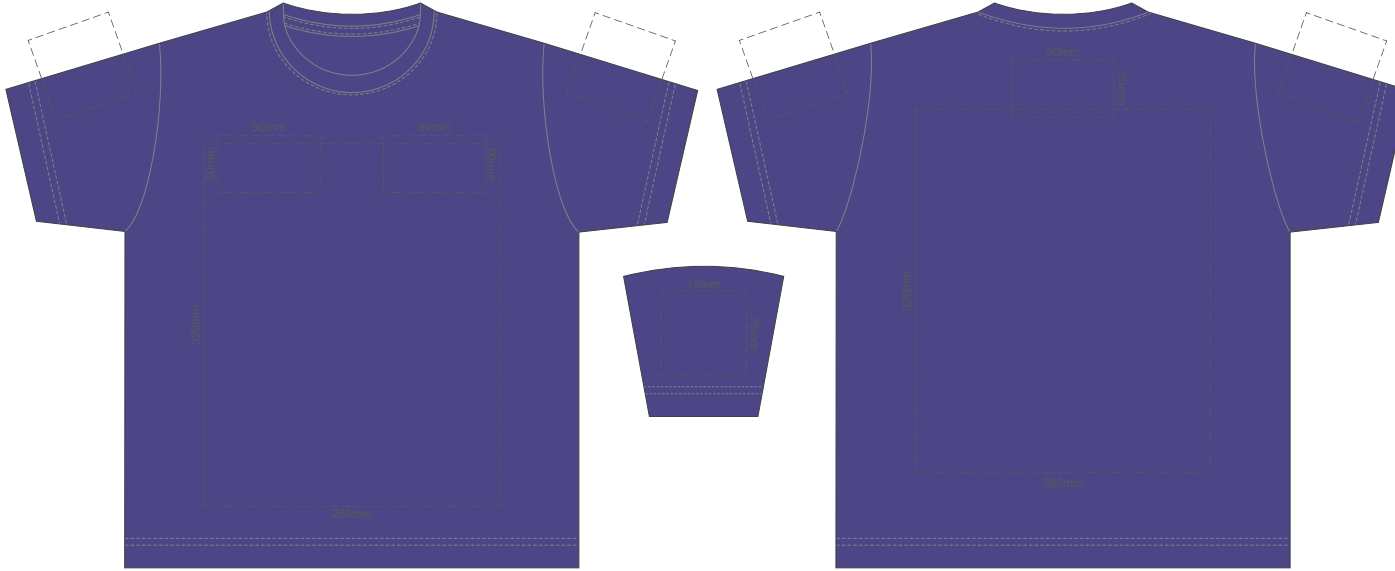

15% of Actual Size
Screen Print (3 col max)

FRONT KID'S SIZE 2

BACK KID'S SIZE 2

15% of Actual Size
Screen Print (3 col max)

FRONT KID'S SIZE 4

BACK KID'S SIZE 4

15% of Actual Size
Screen Print (3 col max)

FRONT KID'S SIZE 6

BACK KID'S SIZE 6

KIDS' SIZE 6

15% of Actual Size
Screen Print (3 col max)

FRONT KID'S SIZE 8

BACK KID'S SIZE 8

KIDS' SIZE 8

15% of Actual Size
Screen Print (3 col max)

FRONT KID'S SIZE 10

BACK KID'S SIZE 10

KIDS' SIZE 10

15% of Actual Size
Screen Print (3 col max)

FRONT KID'S SIZE 12

BACK KID'S SIZE 12

KIDS' SIZE 12

15% of Actual Size
Colourflex Tranfer
Faux Embroidery
DigiFlex Transfer

KIDS' SIZE 2 FRONT
Print area can be rotated to best suit.
Branding area can be moved **anywhere within the red line.**

KIDS' SIZE 2 BACK
Print area can be rotated to best suit.
Branding area can be moved **anywhere within the red line.**

15% of Actual Size
Colourflex Tranfer
Faux Embroidery
DigiFlex Transfer

KIDS' SIZE 4 FRONT
Print area can be rotated to best suit.
Branding area can be moved **anywhere within the red line.**