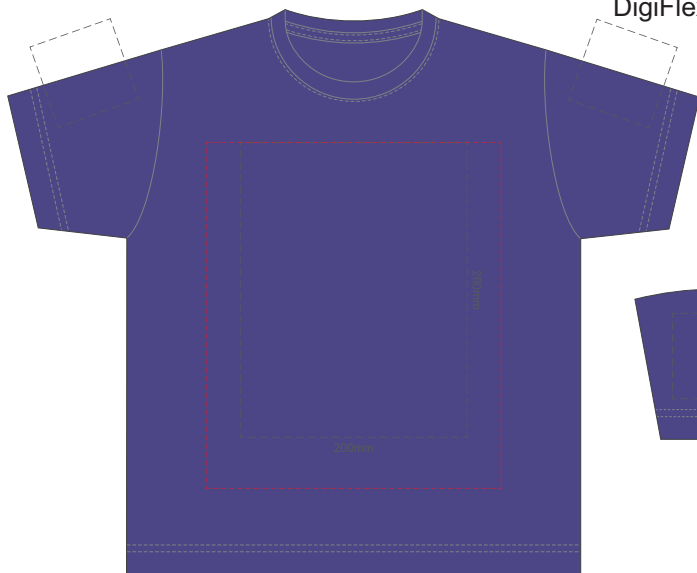

BACK KID'S SIZE 10

KIDS' SIZE 10

15% of Actual Size
Screen Print (3 col max)

FRONT KID'S SIZE 12

BACK KID'S SIZE 12

KIDS' SIZE 12

15% of Actual Size
Colourflex Tranfer
Faux Embroidery
DigiFlex Transfer

KIDS' SIZE 2 FRONT
Print area can be rotated to best suit.
Branding area can be moved **anywhere within the red line.**

KIDS' SIZE 2 BACK
Print area can be rotated to best suit.
Branding area can be moved **anywhere within the red line.**

15% of Actual Size
Colourflex Tranfer
Faux Embroidery
DigiFlex Transfer

KIDS' SIZE 4 FRONT
Print area can be rotated to best suit.
Branding area can be moved **anywhere within the red line.**

KIDS' SIZE 4 BACK
Print area can be rotated to best suit.
Branding area can be moved **anywhere within the red line.**

15% of Actual Size
Colourflex Tranfer
Faux Embroidery
DigiFlex Transfer

KIDS' SIZE 6 FRONT
Print area can be rotated to best suit.
Branding area can be moved **anywhere within the red line.**

KIDS' SIZE 6 BACK
Print area can be rotated to best suit.
Branding area can be moved **anywhere within the red line.**

KIDS' SIZE 6

15% of Actual Size
Colourflex Tranfer
Faux Embroidery
DigiFlex Transfer