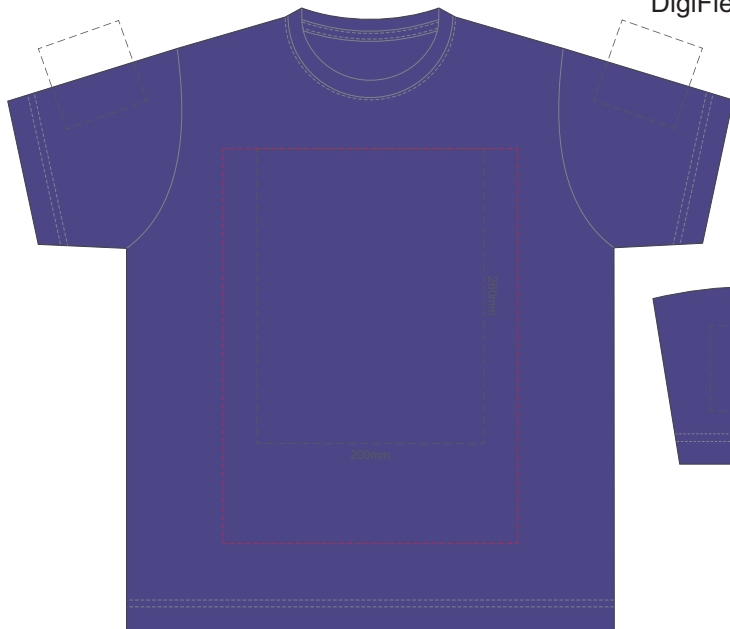

KIDS' SIZE 4 BACK
Print area can be rotated to best suit.
Branding area can be moved **anywhere within the red line.**

15% of Actual Size
Colourflex Tranfer
Faux Embroidery
DigiFlex Transfer

KIDS' SIZE 6 FRONT
Print area can be rotated to best suit.
Branding area can be moved **anywhere within the red line.**

KIDS' SIZE 6 BACK
Print area can be rotated to best suit.
Branding area can be moved **anywhere within the red line.**

KIDS' SIZE 6

15% of Actual Size
Colourflex Tranfer
Faux Embroidery
DigiFlex Transfer

KIDS' SIZE 8 FRONT
Print area can be rotated to best suit.
Branding area can be moved **anywhere within the red line.**

KIDS' SIZE 8 BACK
Print area can be rotated to best suit.
Branding area can be moved **anywhere within the red line.**

KIDS' SIZE 8

15% of Actual Size
Colourflex Tranfer
Faux Embroidery
DigiFlex Transfer

KIDS' SIZE 10 FRONT
Print area can be rotated to best suit.
Branding area can be moved **anywhere within the red line.**