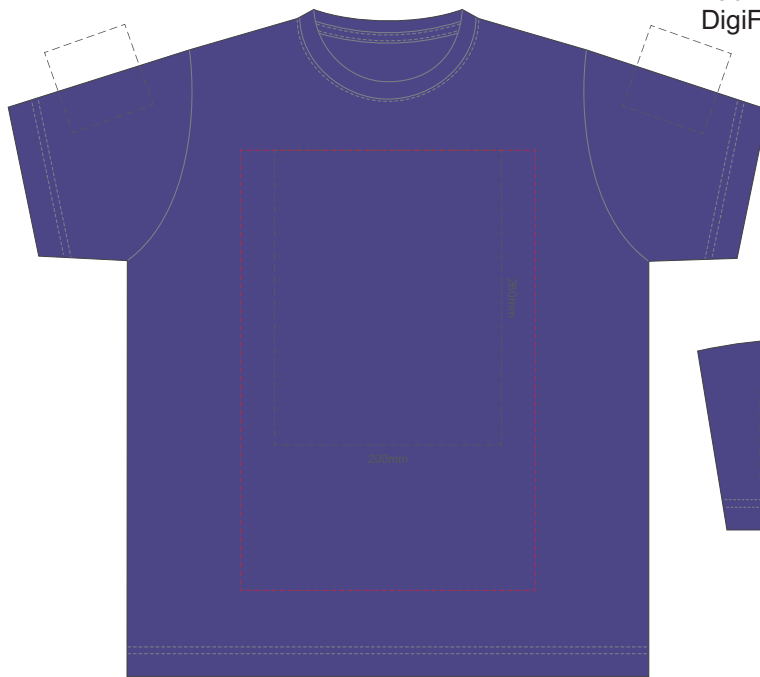

KIDS' SIZE 6 BACK
Print area can be rotated to best suit.
Branding area can be moved **anywhere within the red line.**

KIDS' SIZE 6

15% of Actual Size
Colourflex Tranfer
Faux Embroidery
DigiFlex Transfer

KIDS' SIZE 8 FRONT
Print area can be rotated to best suit.
Branding area can be moved **anywhere within the red line.**

KIDS' SIZE 8 BACK
Print area can be rotated to best suit.
Branding area can be moved **anywhere within the red line.**

KIDS' SIZE 8

15% of Actual Size
Colourflex Tranfer
Faux Embroidery
DigiFlex Transfer

KIDS' SIZE 10 FRONT
Print area can be rotated to best suit.
Branding area can be moved **anywhere within the red line.**

KIDS' SIZE 10 BACK
Print area can be rotated to best suit.
Branding area can be moved **anywhere within the red line.**

KIDS' SIZE 10

15% of Actual Size
Colourflex Tranfer
Faux Embroidery
DigiFlex Transfer