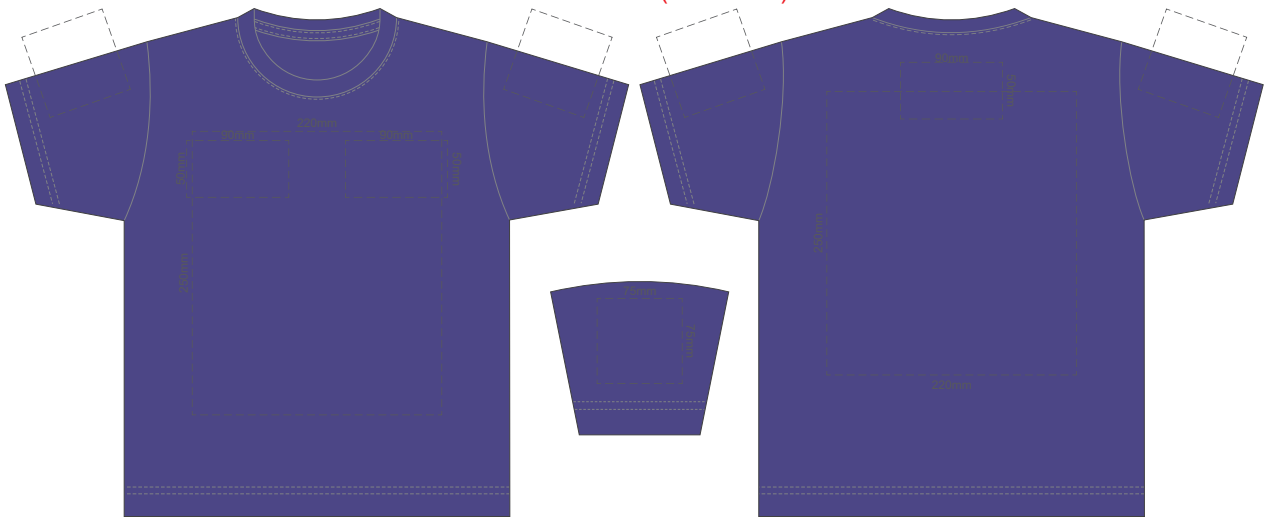

15% of Actual Size
Screen Print (3 col max)

FRONT KID'S SIZE 2

BACK KID'S SIZE 2

15% of Actual Size
Screen Print (3 col max)

FRONT KID'S SIZE 4

BACK KID'S SIZE 4

15% of Actual Size
Screen Print (3 col max)

FRONT KID'S SIZE 6

BACK KID'S SIZE 6

KIDS' SIZE 6

15% of Actual Size
Screen Print (3 col max)

FRONT KID'S SIZE 8

BACK KID'S SIZE 8

KIDS' SIZE 8

15% of Actual Size
Screen Print (3 col max)

FRONT KID'S SIZE 10

BACK KID'S SIZE 10

KIDS' SIZE 10

15% of Actual Size
Screen Print (3 col max)

FRONT KID'S SIZE 12

BACK KID'S SIZE 12

KIDS' SIZE 12

15% of Actual Size
Colourflex Tranfer
Faux Embroidery
DigiFlex Transfer

KIDS' SIZE 2 FRONT
Print area can be rotated to best suit.
Branding area can be moved **anywhere within the red line.**

KIDS' SIZE 2 BACK
Print area can be rotated to best suit.
Branding area can be moved **anywhere within the red line.**

15% of Actual Size
Colourflex Tranfer
Faux Embroidery
DigiFlex Transfer

KIDS' SIZE 4 FRONT
Print area can be rotated to best suit.
Branding area can be moved **anywhere within the red line.**