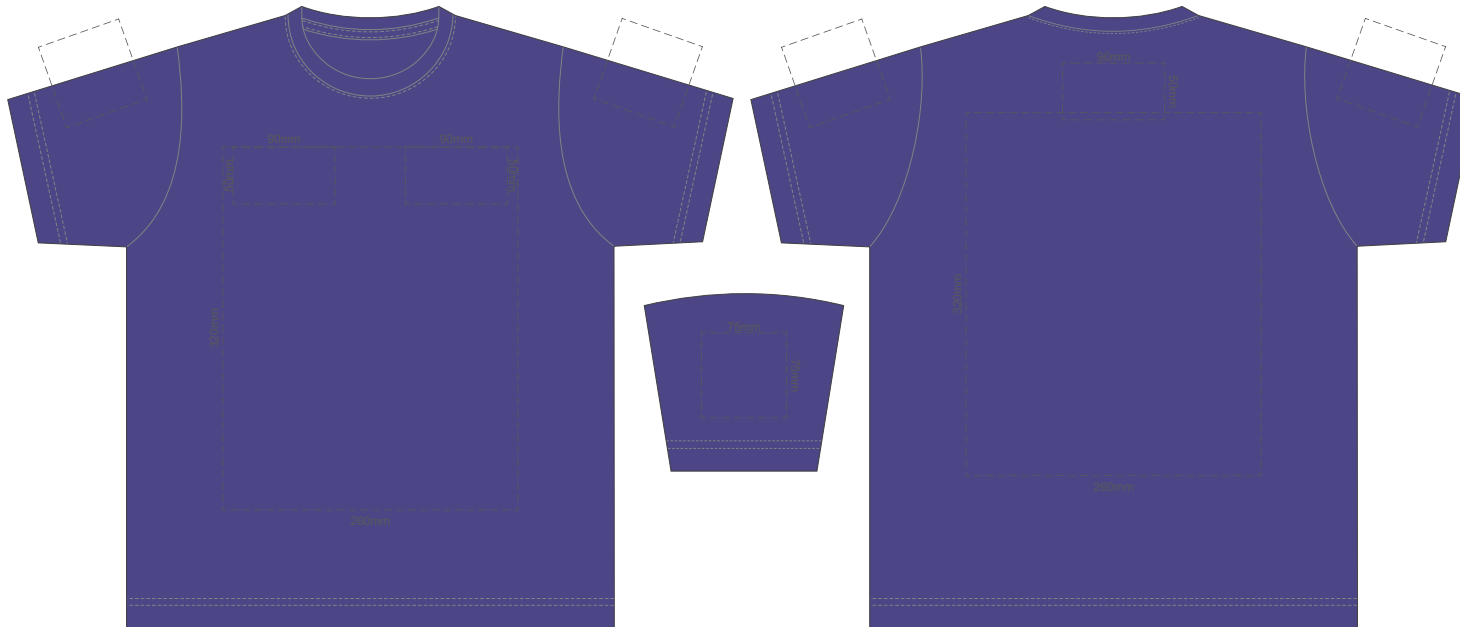

15% of Actual Size
Screen Print (3 col max)

FRONT KID'S SIZE 2

BACK KID'S SIZE 2

15% of Actual Size
Screen Print (3 col max)

FRONT KID'S SIZE 4

BACK KID'S SIZE 4

15% of Actual Size
Screen Print (3 col max)

FRONT KID'S SIZE 6

BACK KID'S SIZE 6

KIDS' SIZE 6

15% of Actual Size
Screen Print (3 col max)

FRONT KID'S SIZE 8

BACK KID'S SIZE 8

KIDS' SIZE 8

15% of Actual Size
Screen Print (3 col max)

FRONT KID'S SIZE 10

BACK KID'S SIZE 10

KIDS' SIZE 10

15% of Actual Size
Screen Print (3 col max)

FRONT KID'S SIZE 12

BACK KID'S SIZE 12

KIDS' SIZE 12

15% of Actual Size
Colourflex Tranfer
Faux Embroidery
DigiFlex Transfer

KIDS' SIZE 2 FRONT
Print area can be rotated to best suit.
Branding area can be moved **anywhere within the red line.**

KIDS' SIZE 2 BACK
Print area can be rotated to best suit.
Branding area can be moved **anywhere within the red line.**

15% of Actual Size
Colourflex Tranfer
Faux Embroidery
DigiFlex Transfer

KIDS' SIZE 4 FRONT
Print area can be rotated to best suit.
Branding area can be moved **anywhere within the red line.**