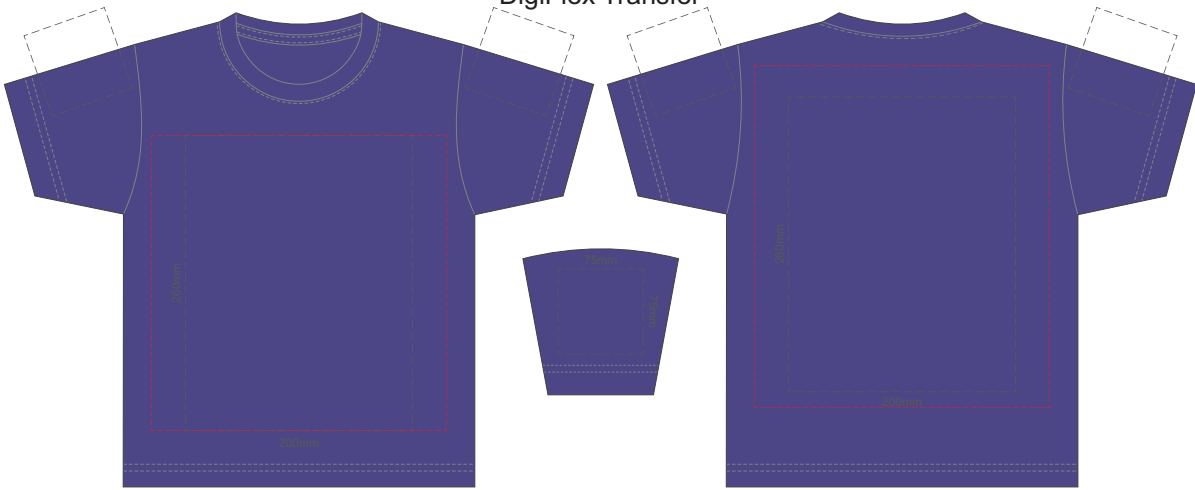

BACK KID'S SIZE 6

KIDS' SIZE 6

15% of Actual Size
Screen Print (3 col max)

FRONT KID'S SIZE 8

BACK KID'S SIZE 8

KIDS' SIZE 8

15% of Actual Size
Screen Print (3 col max)

FRONT KID'S SIZE 10

BACK KID'S SIZE 10

KIDS' SIZE 10

15% of Actual Size
Screen Print (3 col max)

FRONT KID'S SIZE 12

BACK KID'S SIZE 12

KIDS' SIZE 12

15% of Actual Size
Colourflex Tranfer
Faux Embroidery
DigiFlex Transfer

KIDS' SIZE 2 FRONT
Print area can be rotated to best suit.
Branding area can be moved **anywhere within the red line.**

KIDS' SIZE 2 BACK
Print area can be rotated to best suit.
Branding area can be moved **anywhere within the red line.**

15% of Actual Size
Colourflex Tranfer
Faux Embroidery
DigiFlex Transfer

KIDS' SIZE 4 FRONT
Print area can be rotated to best suit.
Branding area can be moved **anywhere within the red line.**

KIDS' SIZE 4 BACK
Print area can be rotated to best suit.
Branding area can be moved **anywhere within the red line.**

15% of Actual Size
Colourflex Tranfer
Faux Embroidery
DigiFlex Transfer

KIDS' SIZE 6 FRONT
Print area can be rotated to best suit.
Branding area can be moved **anywhere within the red line.**