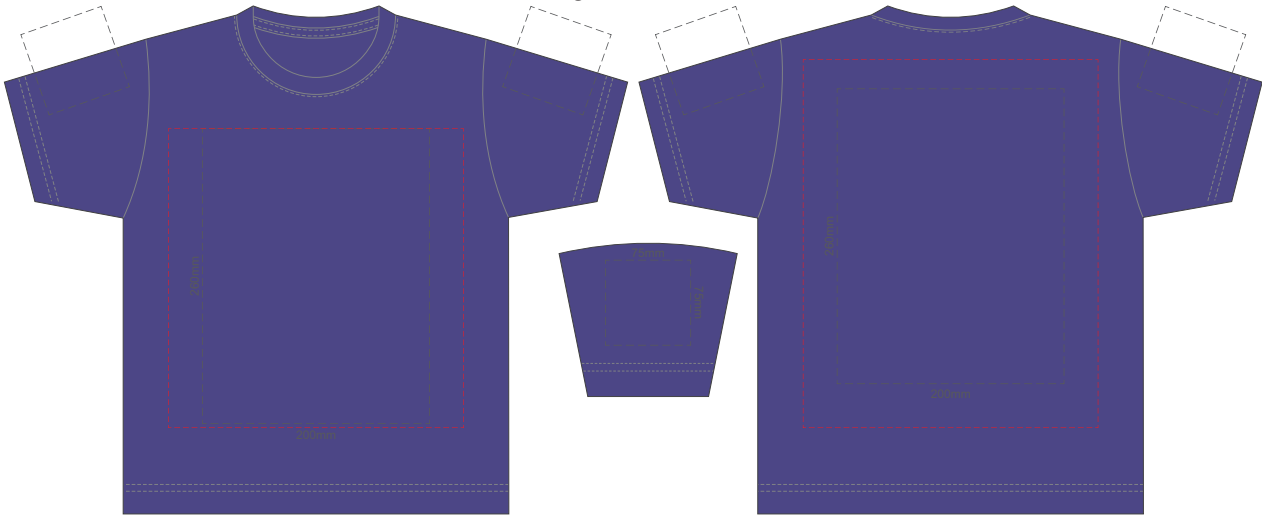

BACK KID'S SIZE 6

KIDS' SIZE 6

15% of Actual Size
Screen Print (3 col max)

FRONT KID'S SIZE 8

BACK KID'S SIZE 8

KIDS' SIZE 8

15% of Actual Size
Screen Print (3 col max)

FRONT KID'S SIZE 10

BACK KID'S SIZE 10

KIDS' SIZE 10

15% of Actual Size
Screen Print (3 col max)

FRONT KID'S SIZE 12

BACK KID'S SIZE 12

KIDS' SIZE 12

15% of Actual Size
Colourflex Tranfer
Faux Embroidery
DigiFlex Transfer

KIDS' SIZE 2 FRONT
Print area can be rotated to best suit.
Branding area can be moved **anywhere within the red line.**

KIDS' SIZE 2 BACK
Print area can be rotated to best suit.
Branding area can be moved **anywhere within the red line.**

15% of Actual Size
Colourflex Tranfer
Faux Embroidery
DigiFlex Transfer

KIDS' SIZE 4 FRONT
Print area can be rotated to best suit.
Branding area can be moved **anywhere within the red line.**

KIDS' SIZE 4 BACK
Print area can be rotated to best suit.
Branding area can be moved **anywhere within the red line.**

15% of Actual Size
Colourflex Tranfer
Faux Embroidery
DigiFlex Transfer

KIDS' SIZE 6 FRONT
Print area can be rotated to best suit.
Branding area can be moved **anywhere within the red line.**