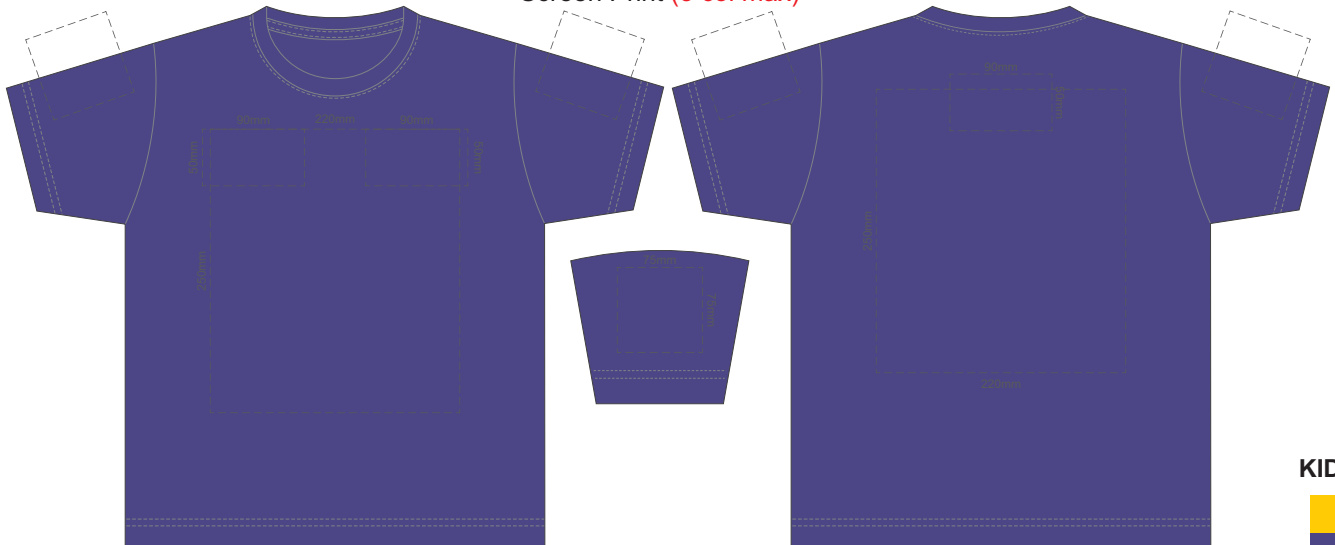

15% of Actual Size
Screen Print (3 col max)

FRONT KID'S SIZE 2

BACK KID'S SIZE 2

15% of Actual Size
Screen Print (3 col max)

FRONT KID'S SIZE 4

BACK KID'S SIZE 4

15% of Actual Size
Screen Print (3 col max)

FRONT KID'S SIZE 6

BACK KID'S SIZE 6

KIDS' SIZE 6

15% of Actual Size
Screen Print (3 col max)

FRONT KID'S SIZE 8

BACK KID'S SIZE 8

KIDS' SIZE 8

15% of Actual Size
Screen Print (3 col max)

FRONT KID'S SIZE 10

BACK KID'S SIZE 10

KIDS' SIZE 10

15% of Actual Size
Screen Print (3 col max)

FRONT KID'S SIZE 12

BACK KID'S SIZE 12

KIDS' SIZE 12

15% of Actual Size
Colourflex Tranfer
Faux Embroidery
DigiFlex Transfer

KIDS' SIZE 2 FRONT
Print area can be rotated to best suit.
Branding area can be moved **anywhere within the red line.**

KIDS' SIZE 2 BACK
Print area can be rotated to best suit.
Branding area can be moved **anywhere within the red line.**

15% of Actual Size
Colourflex Tranfer
Faux Embroidery
DigiFlex Transfer

KIDS' SIZE 4 FRONT
Print area can be rotated to best suit.
Branding area can be moved **anywhere within the red line.**