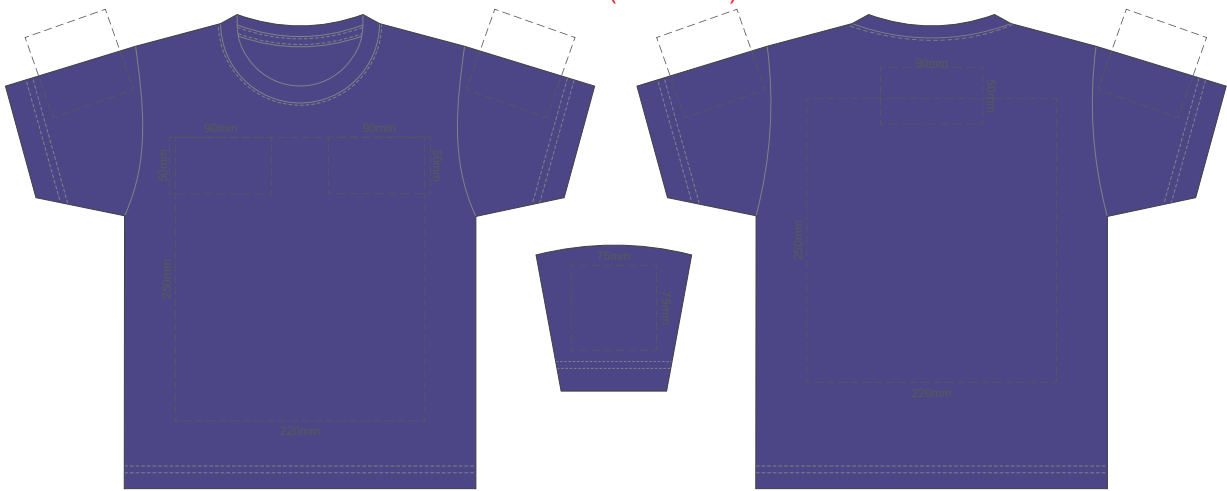

15% of Actual Size
Screen Print (3 col max)

FRONT KID'S SIZE 2

BACK KID'S SIZE 2

15% of Actual Size
Screen Print (3 col max)

FRONT KID'S SIZE 4

BACK KID'S SIZE 4

15% of Actual Size
Screen Print (3 col max)

FRONT KID'S SIZE 6

BACK KID'S SIZE 6

KIDS' SIZE 6

15% of Actual Size
Screen Print (3 col max)

FRONT KID'S SIZE 8

BACK KID'S SIZE 8

KIDS' SIZE 8

15% of Actual Size
Screen Print (3 col max)

FRONT KID'S SIZE 10

BACK KID'S SIZE 10

KIDS' SIZE 10

15% of Actual Size
Screen Print (3 col max)

FRONT KID'S SIZE 12

BACK KID'S SIZE 12

KIDS' SIZE 12

15% of Actual Size
Colourflex Tranfer
Faux Embroidery
DigiFlex Transfer

KIDS' SIZE 2 FRONT
Print area can be rotated to best suit.
Branding area can be moved **anywhere within the red line.**

KIDS' SIZE 2 BACK
Print area can be rotated to best suit.
Branding area can be moved **anywhere within the red line.**

15% of Actual Size
Colourflex Tranfer
Faux Embroidery
DigiFlex Transfer

KIDS' SIZE 4 FRONT
Print area can be rotated to best suit.
Branding area can be moved **anywhere within the red line.**