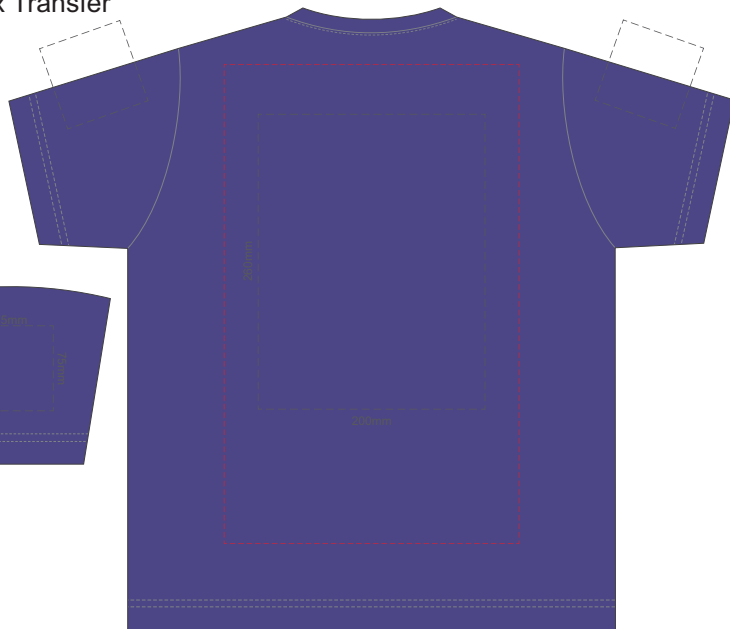

KIDS' SIZE 4 BACK
Print area can be rotated to best suit.
Branding area can be moved **anywhere within the red line.**

15% of Actual Size
Colourflex Tranfer
Faux Embroidery
DigiFlex Transfer

KIDS' SIZE 6 FRONT
Print area can be rotated to best suit.
Branding area can be moved **anywhere within the red line.**

KIDS' SIZE 6 BACK
Print area can be rotated to best suit.
Branding area can be moved **anywhere within the red line.**

KIDS' SIZE 6

15% of Actual Size
Colourflex Tranfer
Faux Embroidery
DigiFlex Transfer

KIDS' SIZE 8 FRONT
Print area can be rotated to best suit.
Branding area can be moved **anywhere within the red line.**

KIDS' SIZE 8 BACK
Print area can be rotated to best suit.
Branding area can be moved **anywhere within the red line.**

KIDS' SIZE 8

15% of Actual Size
Colourflex Tranfer
Faux Embroidery
DigiFlex Transfer

KIDS' SIZE 10 FRONT
Print area can be rotated to best suit.
Branding area can be moved **anywhere within the red line.**