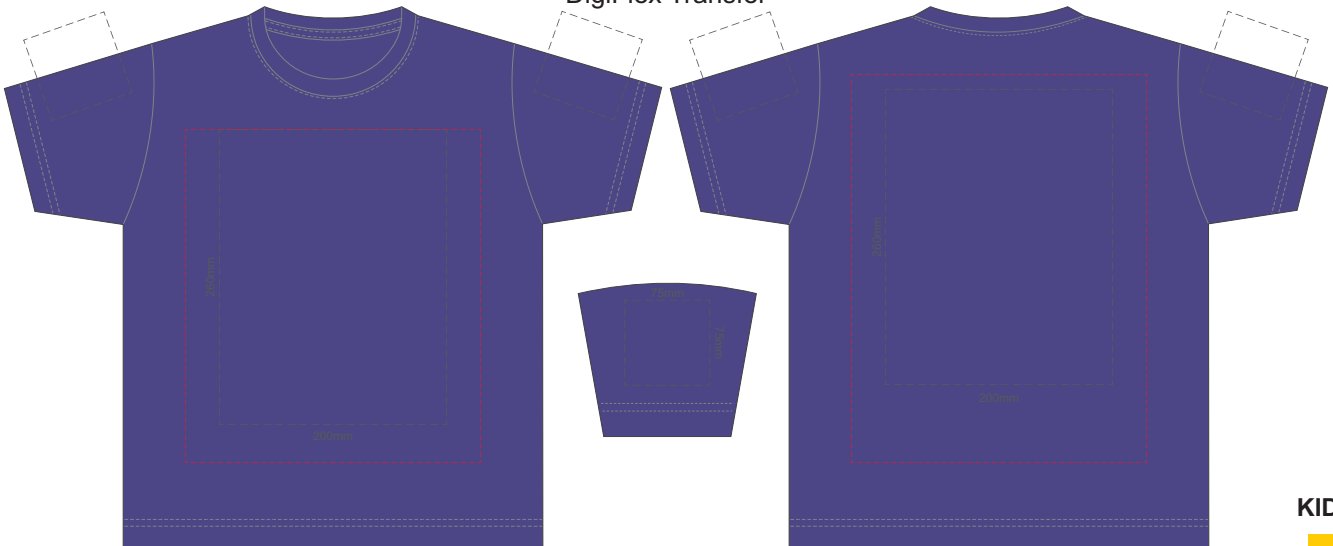

BACK KID'S SIZE 10

KIDS' SIZE 10

15% of Actual Size
Screen Print (3 col max)

FRONT KID'S SIZE 12

BACK KID'S SIZE 12

KIDS' SIZE 12

15% of Actual Size
Colourflex Tranfer
Faux Embroidery
DigiFlex Transfer

KIDS' SIZE 2 FRONT
Print area can be rotated to best suit.
Branding area can be moved **anywhere within the red line.**

KIDS' SIZE 2 BACK
Print area can be rotated to best suit.
Branding area can be moved **anywhere within the red line.**

15% of Actual Size
Colourflex Tranfer
Faux Embroidery
DigiFlex Transfer

KIDS' SIZE 4 FRONT
Print area can be rotated to best suit.
Branding area can be moved **anywhere within the red line.**

KIDS' SIZE 4 BACK
Print area can be rotated to best suit.
Branding area can be moved **anywhere within the red line.**

15% of Actual Size
Colourflex Tranfer
Faux Embroidery
DigiFlex Transfer

KIDS' SIZE 6 FRONT
Print area can be rotated to best suit.
Branding area can be moved **anywhere within the red line.**

KIDS' SIZE 6 BACK
Print area can be rotated to best suit.
Branding area can be moved **anywhere within the red line.**

KIDS' SIZE 6

15% of Actual Size
Colourflex Tranfer
Faux Embroidery
DigiFlex Transfer