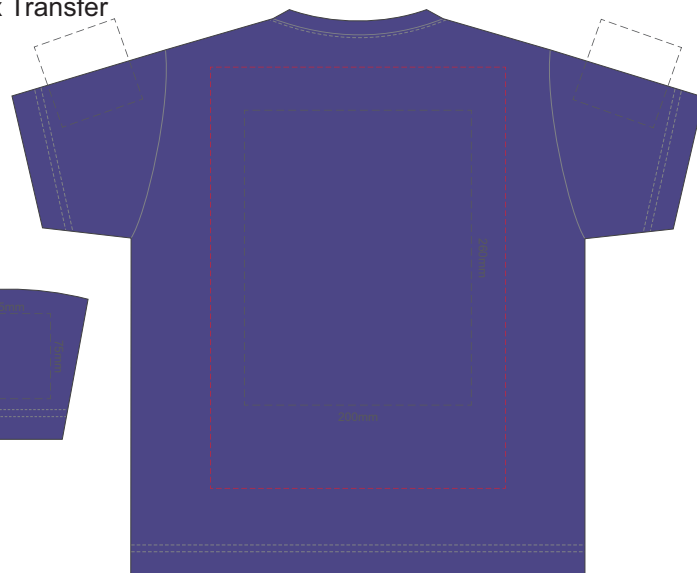

KIDS' SIZE 2 BACK
Print area can be rotated to best suit.
Branding area can be moved **anywhere within the red line.**

15% of Actual Size
Colourflex Tranfer
Faux Embroidery
DigiFlex Transfer

KIDS' SIZE 4 FRONT
Print area can be rotated to best suit.
Branding area can be moved **anywhere within the red line.**

KIDS' SIZE 4 BACK
Print area can be rotated to best suit.
Branding area can be moved **anywhere within the red line.**

15% of Actual Size
Colourflex Tranfer
Faux Embroidery
DigiFlex Transfer

KIDS' SIZE 6 FRONT
Print area can be rotated to best suit.
Branding area can be moved **anywhere within the red line.**

KIDS' SIZE 6 BACK
Print area can be rotated to best suit.
Branding area can be moved **anywhere within the red line.**

KIDS' SIZE 6

15% of Actual Size
Colourflex Tranfer
Faux Embroidery
DigiFlex Transfer

KIDS' SIZE 8 FRONT
Print area can be rotated to best suit.
Branding area can be moved **anywhere within the red line.**

KIDS' SIZE 8 BACK
Print area can be rotated to best suit.
Branding area can be moved **anywhere within the red line.**