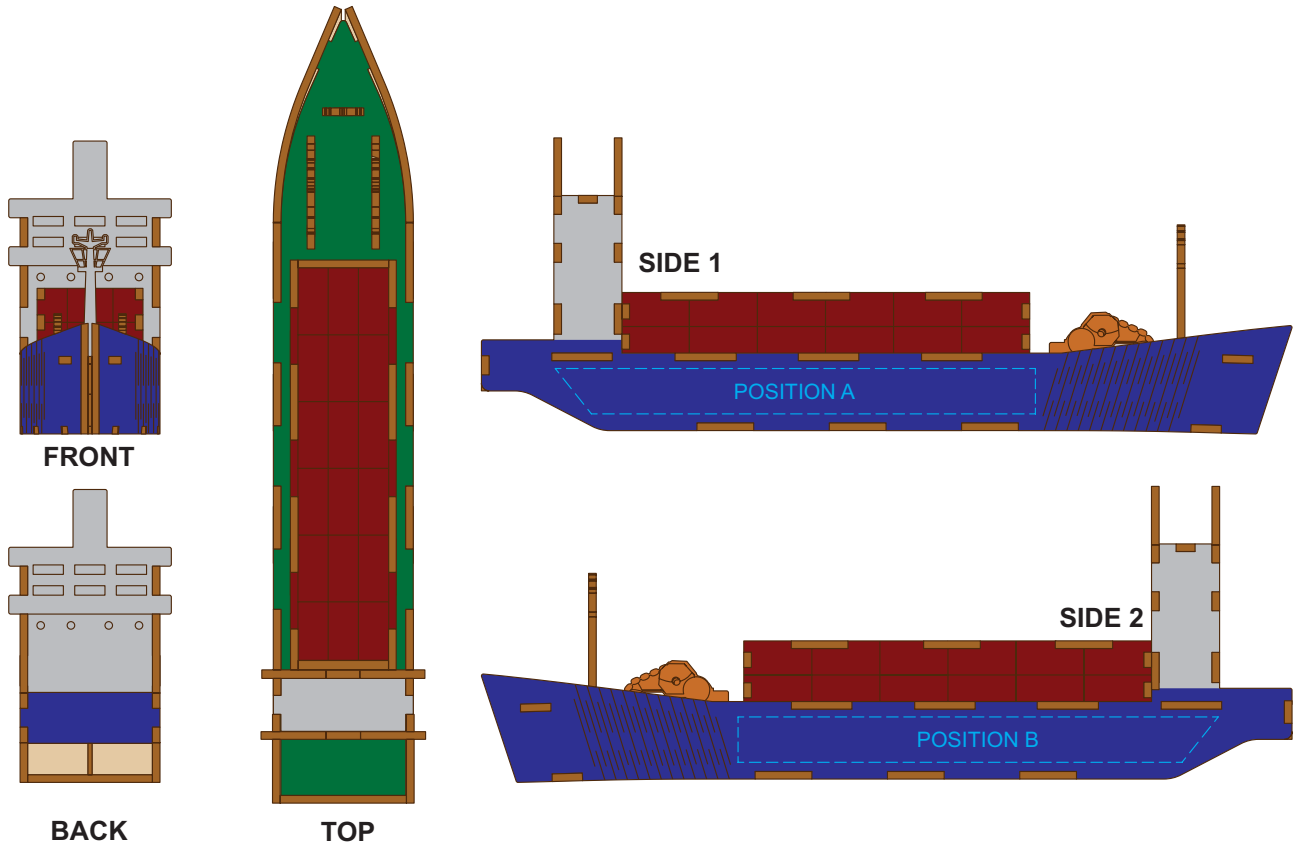

50% of Actual Size
Direct Digital

Up to a 2mm tolerance is expected for alignment of the printed artwork against the engraved lines. Slight inconsistencies are to be considered acceptable if the artwork is printed over an engraved line.

Blue Line = Safe area for Arwork

Customisable Colour Groups

100% of Actual Artwork Print Area

BRANDING SPECIFICATION - Cargo Ship Wooden Model - 124038

Each colour group can be customised to any single colour. Please provide CMYK / PMS values (close matched) for each colour group or specify if solid colour fill is not required. The product is provided flat packed in a cardboard sleeve with assembly instructions.

**PRESET
DESIGN
1**

70% of Actual Size
Direct Digital

 **WOOD TONE** (Not included in print)

Blue Line = Safe area for logo
Green Line = Maximum print area
Pink Line = Bleed off to here

BRANDING SPECIFICATION - Cargo Ship Wooden Model - 124038