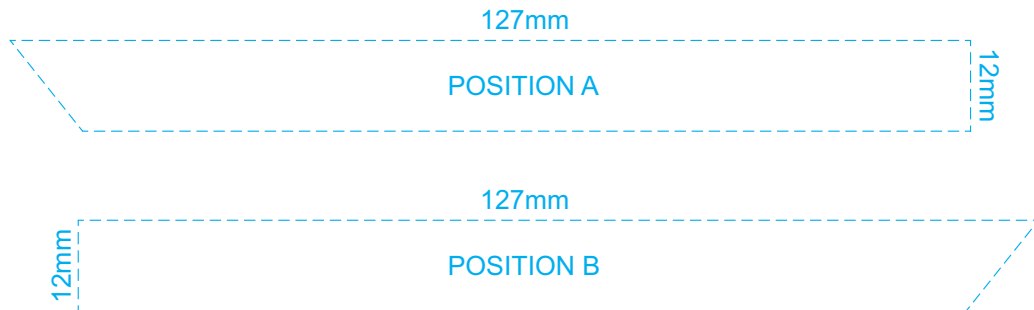

50% of Actual Size
Direct Digital

Up to a 2mm tolerance is expected for alignment of the printed artwork against the engraved lines. Slight inconsistencies are to be considered acceptable if the artwork is printed over an engraved line.

Blue Line = Safe area for Arwork

Customisable Colour Groups

100% of Actual Artwork Print Area

BRANDING SPECIFICATION - Cargo Ship Wooden Model - 124038

Each colour group can be customised to any single colour. Please provide CMYK / PMS values (close matched) for each colour group or specify if solid colour fill is not required. The product is provided flat packed in a cardboard sleeve with assembly instructions.

**PRESET
DESIGN
1**

70% of Actual Size
Direct Digital

 **WOOD TONE** (Not included in print)

Blue Line = Safe area for logo
Green Line = Maximum print area
Pink Line = Bleed off to here

BRANDING SPECIFICATION - Cargo Ship Wooden Model - 124038

(Avoid all critical images & text within this area)

Green Line = Engraved lines on the board

Black Line = Cut Marks of Edges

Pink Line = Bleed off to here

BRANDING SPECIFICATION - Cargo Ship Wooden Model - 124038