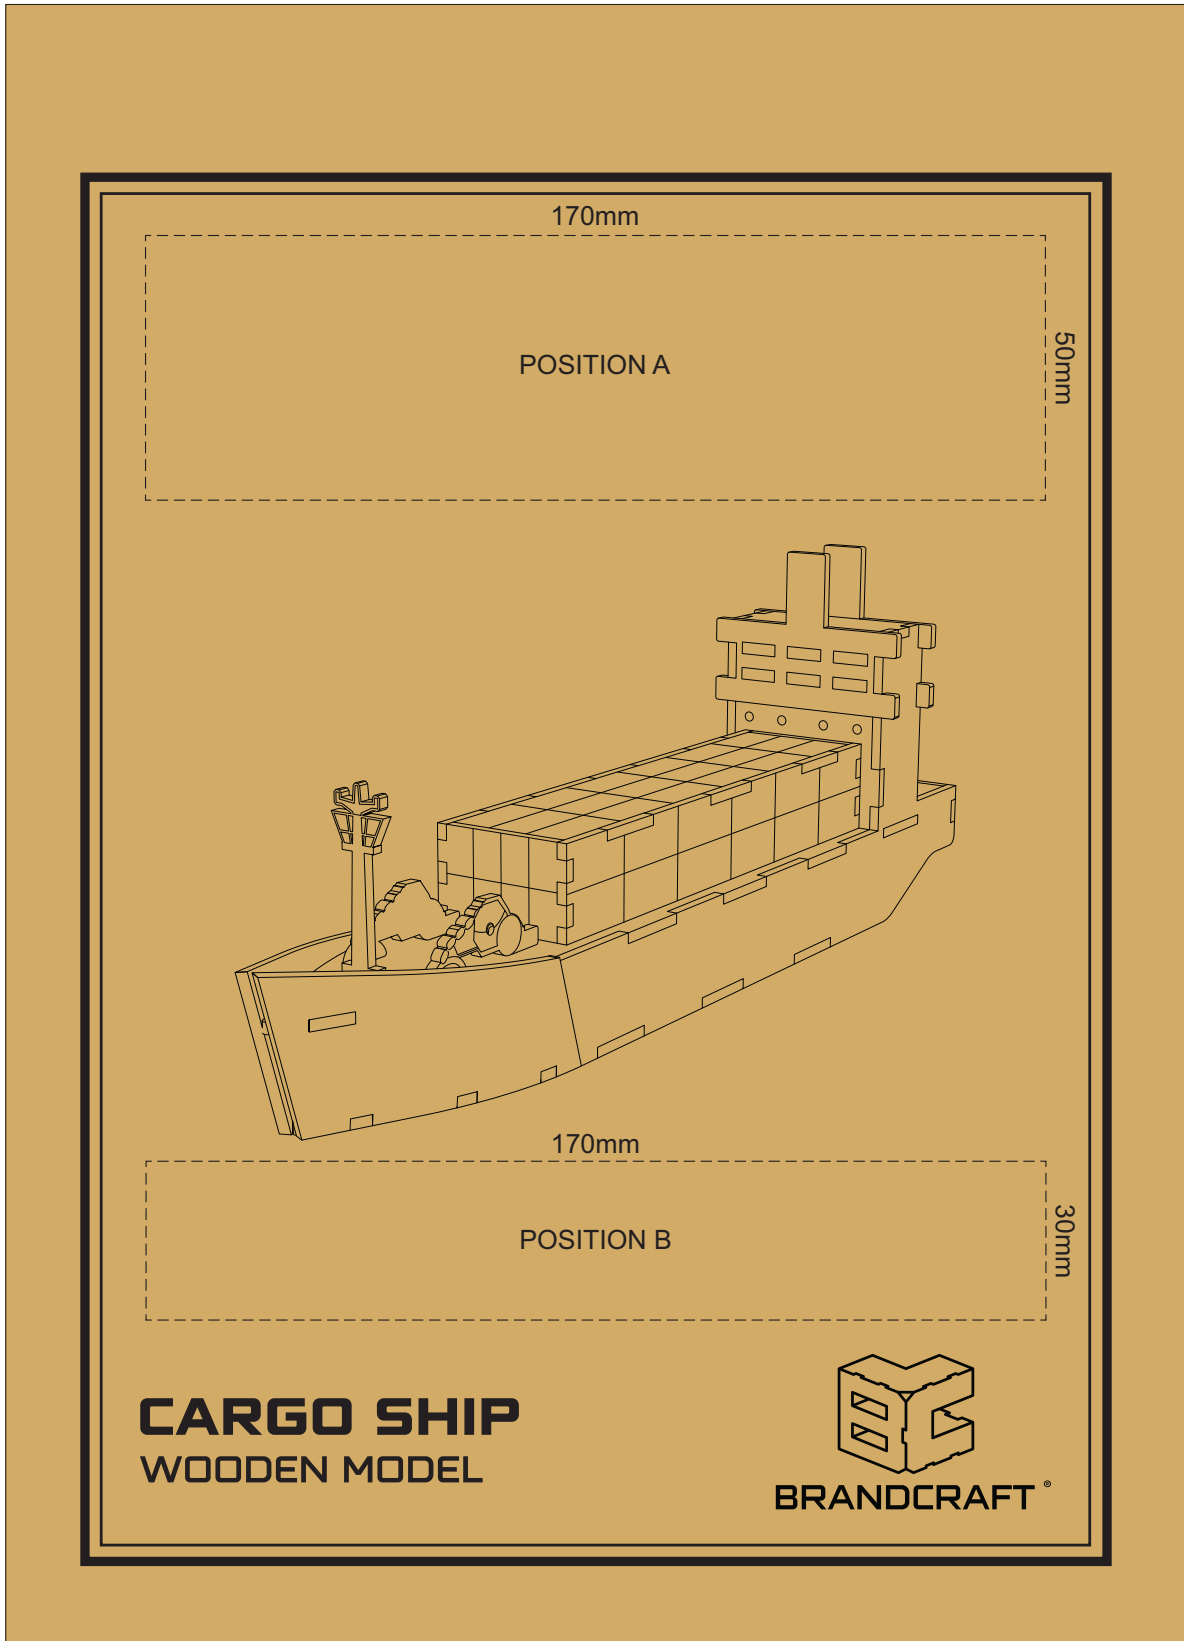

70% of Actual Size
Digital Packaging Print

Artwork will be printed directly onto the product via CMYK printing (no white)
Colours will not be vibrant due to white ink not being available for this process.

BRANDING SPECIFICATION - Cargo Ship Wooden Model - 124038

The pre-printed cardboard sleeve will come with assembly instructions at the back.