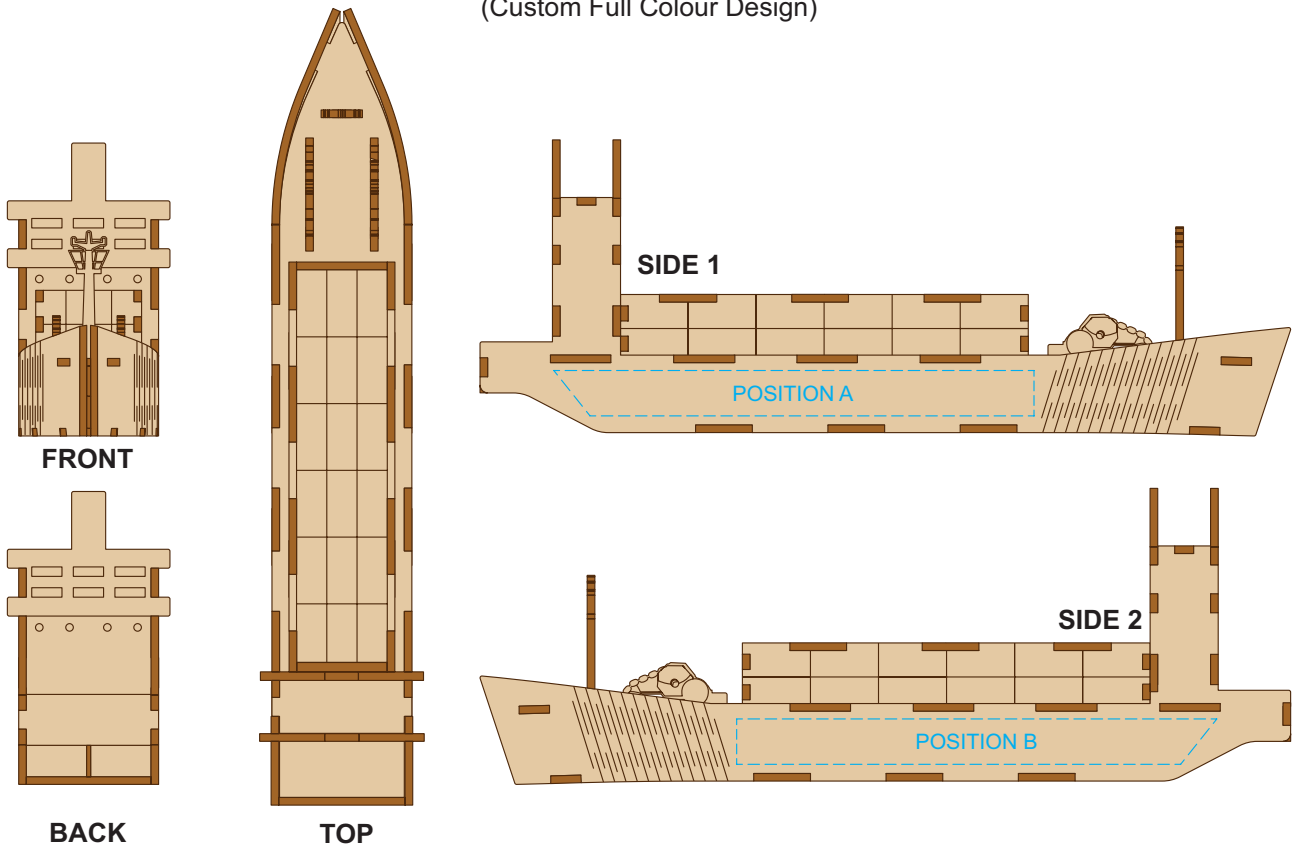

50% of Actual Size
Direct Digital
(Custom Full Colour Design)

Up to a 2mm tolerance is expected for alignment of the printed artwork against the engraved lines. Slight inconsistencies are to be considered acceptable if the artwork is printed over an engraved line.

Blue Line = Safe area for Arwork

100% of Actual Artwork Print Area