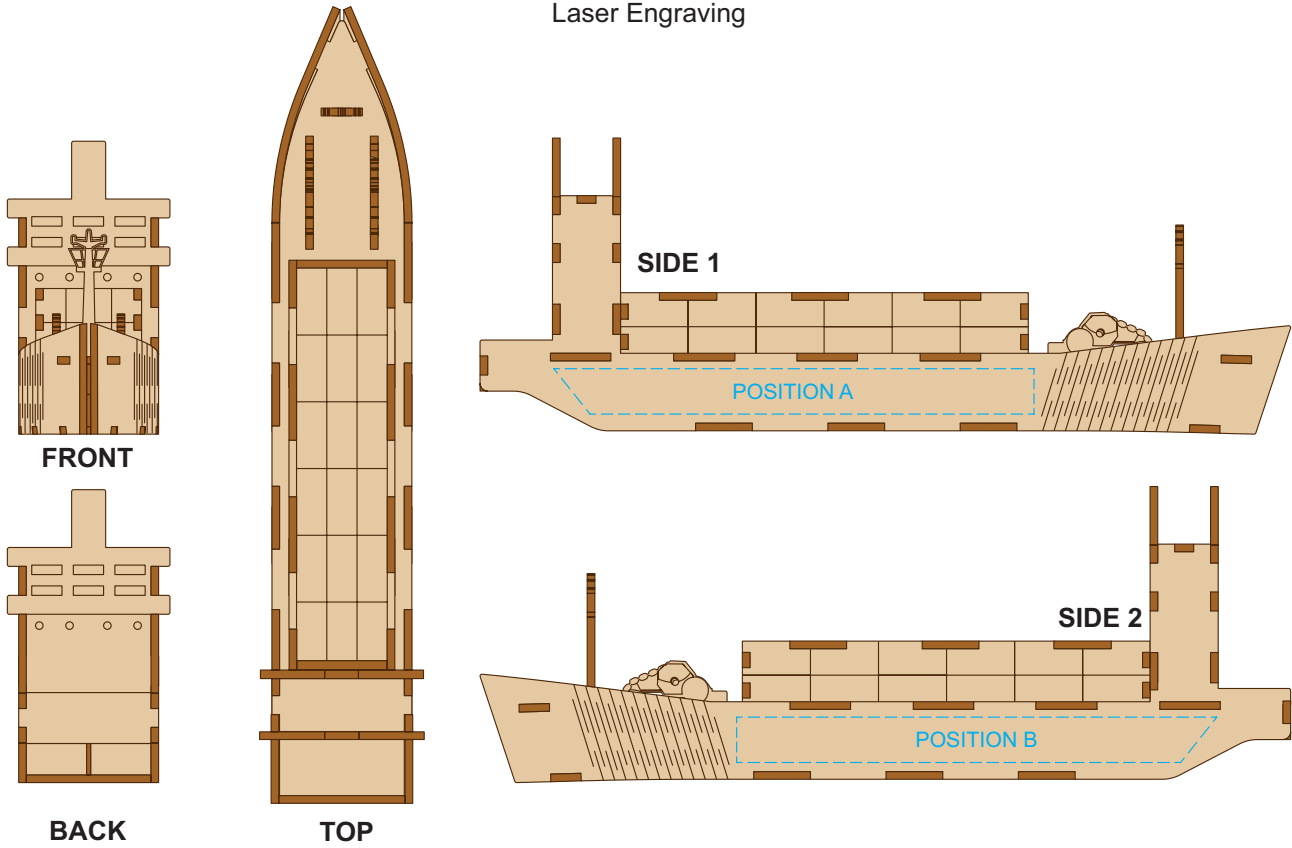

Blue Line = Safe area for Arwork

100% of Actual Artwork Print Area

BRANDING SPECIFICATION - Cargo Ship Wooden Model - 124038

This product is made from natural wood, therefore some slight colour variation are considered acceptable. The product is provided flat packed in a cardboard sleeve with assembly instructions.

50% of Actual Size
Laser Engraving

This product is a natural material, please allow for variances in grain pattern and engraving colour. Up to a 2mm tolerance is expected for alignment of the printed artwork against the engraved lines. Slight inconsistencies are to be considered acceptable if the artwork is printed over an engraved line.