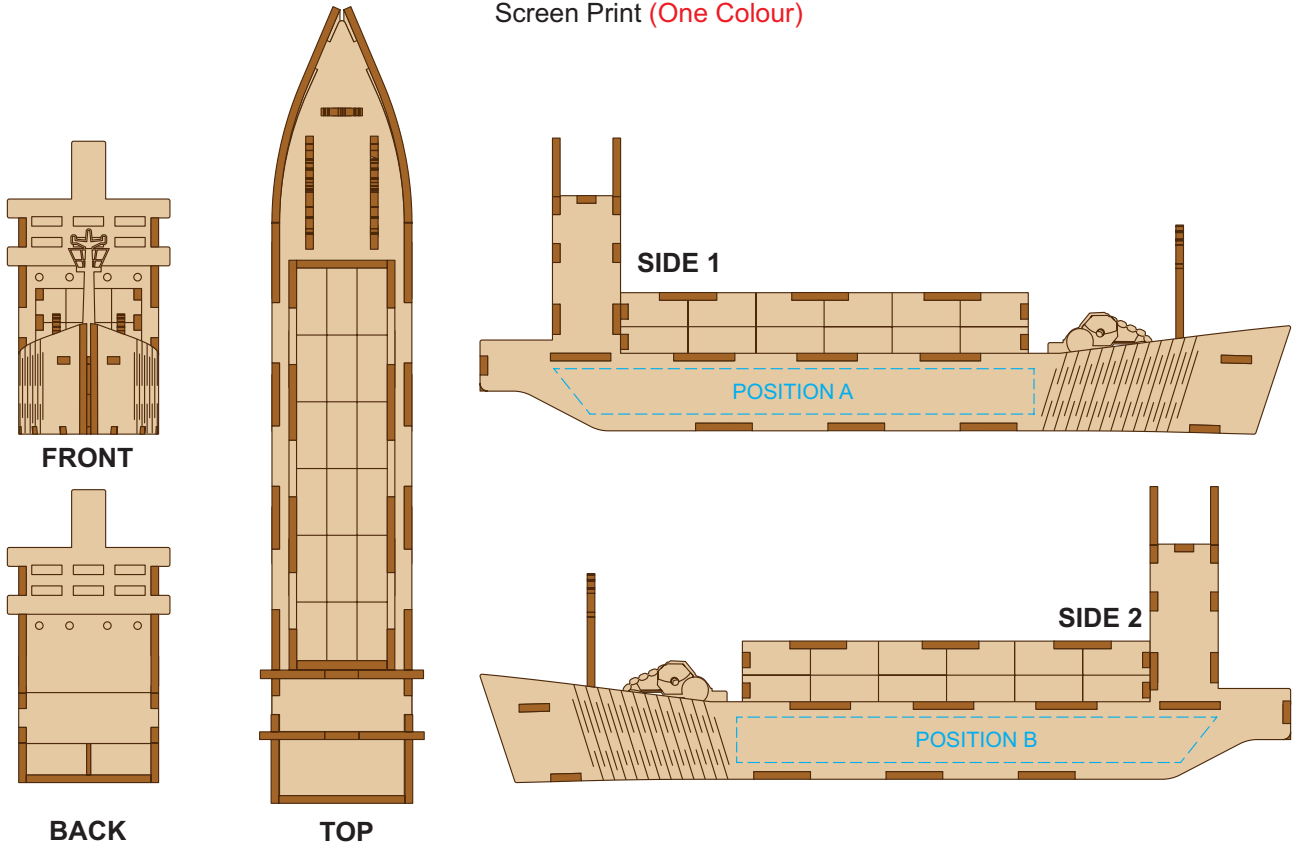

50% of Actual Size
Screen Print (One Colour)

Up to a 2mm tolerance is expected for alignment of the printed artwork against the engraved lines. Slight inconsistencies are to be considered acceptable if the artwork is printed over an engraved line.

Blue Line = Safe area for Arwork

100% of Actual Artwork Print Area