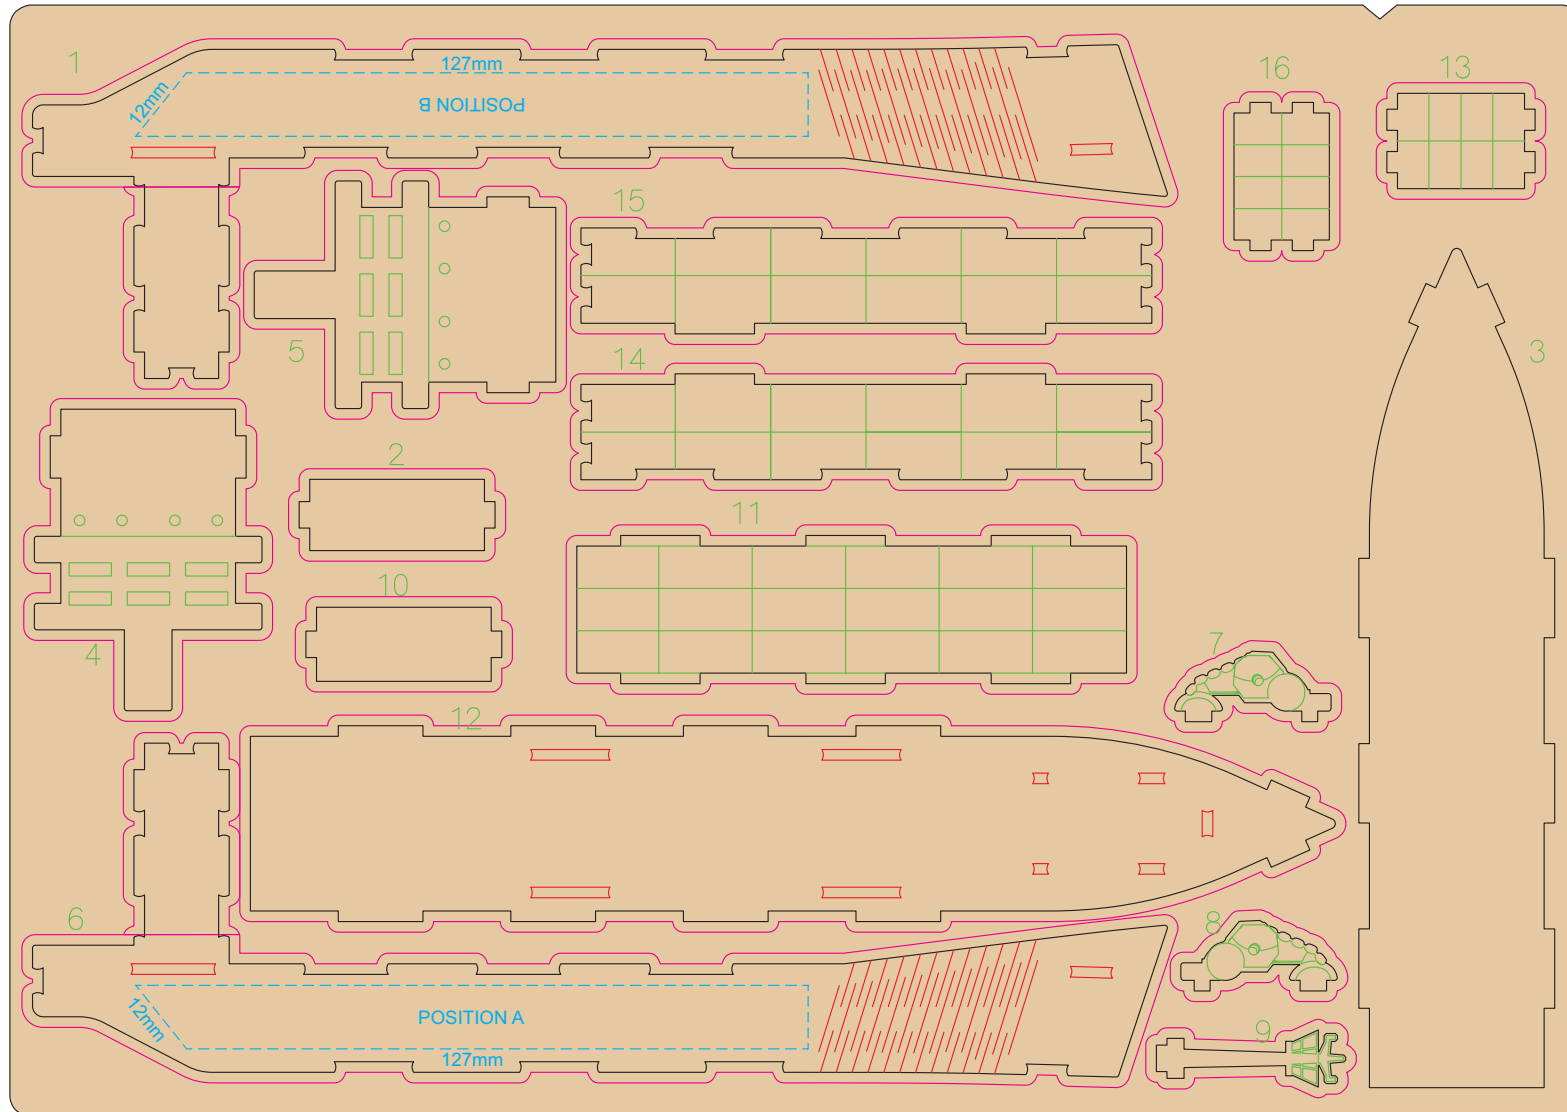

Blue Line = Safe area for Arwork

100% of Actual Artwork Print Area

BRANDING SPECIFICATION - Cargo Ship Wooden Model - 124038

Each colour group can be customised to any single colour. Please provide CMYK / PMS values (close matched) for each colour group or specify if solid colour fill is not required. The product is provided flat packed in a cardboard sleeve with assembly instructions.

70% of Actual Size
Direct Digital
(Custom Full Colour Design)

 **WOOD TONE** (Not included in print)

Blue Line = The SIGNIFICANT PRINT AREA
(Keep all critical images & text within this box)

Red Line = Cut outs

(Avoid all critical images & text within this area)

Green Line = Engraved lines on the board

Black Line = Cut Marks of Edges

Pink Line = Bleed off to here

BRANDING SPECIFICATION - Cargo Ship Wooden Model - 124038