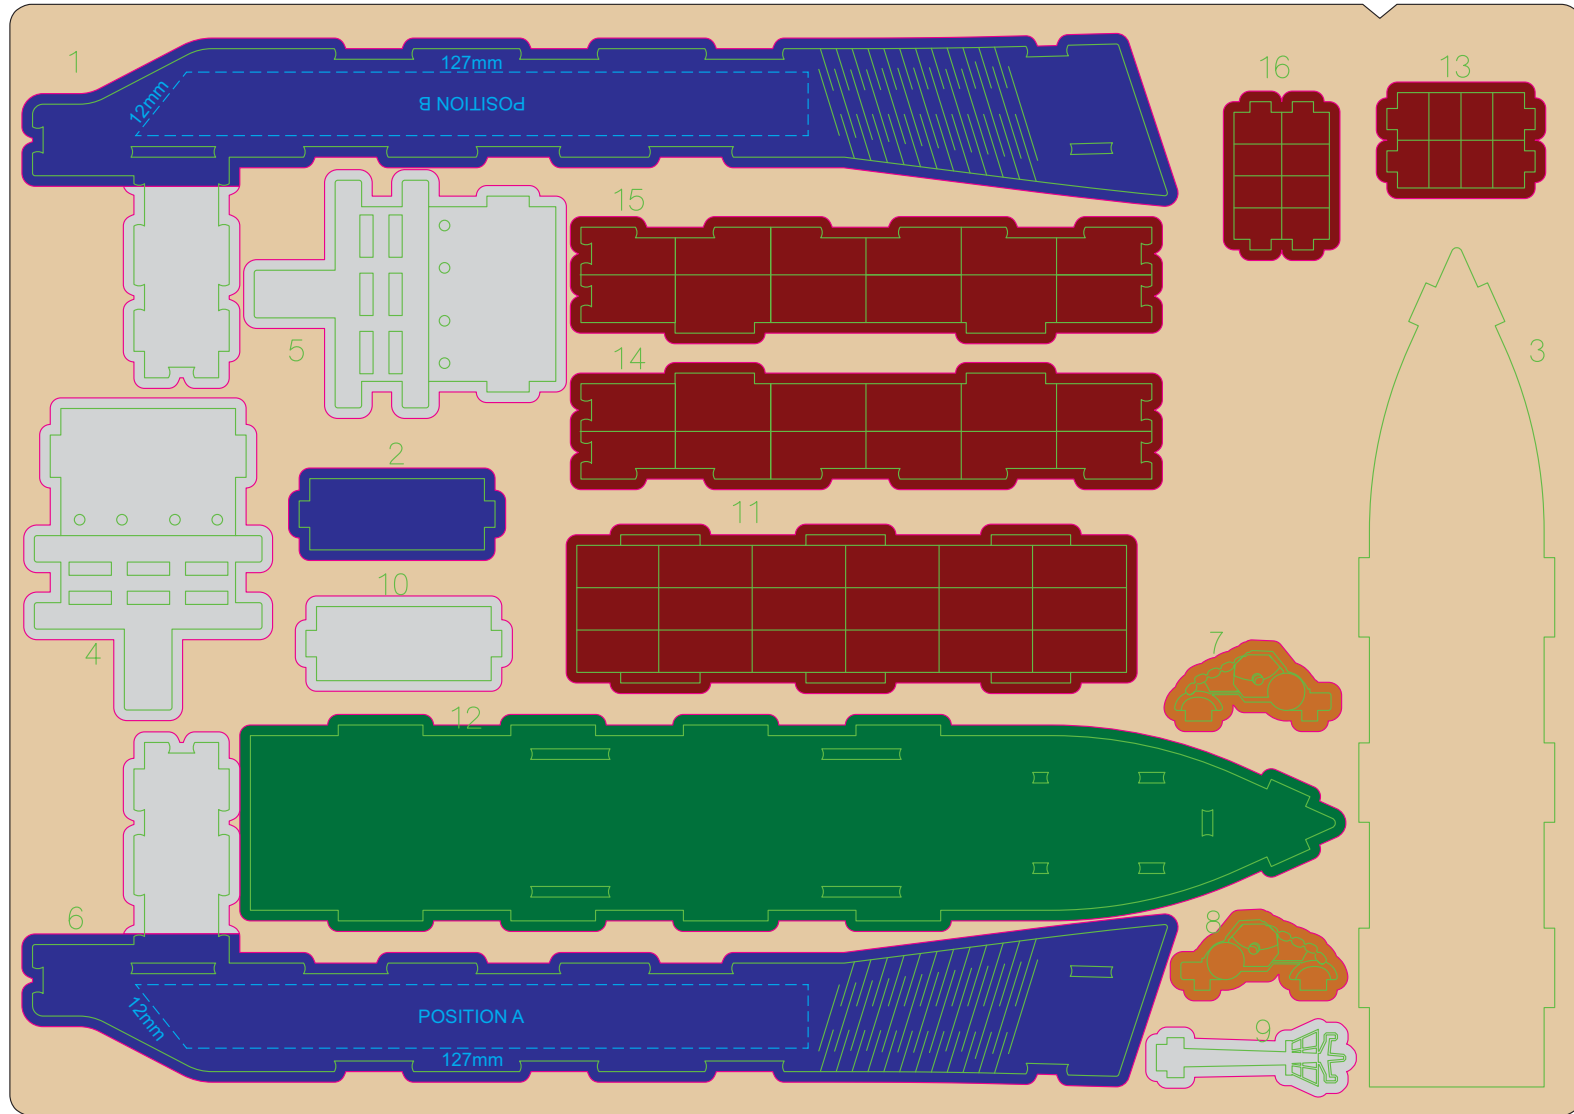

50% of Actual Size
Direct Digital

Up to a 2mm tolerance is expected for alignment of the printed artwork against the engraved lines. Slight inconsistencies are to be considered acceptable if the artwork is printed over an engraved line.

Blue Line = Safe area for Arwork

Customisable Colour Groups

100% of Actual Artwork Print Area

BRANDING SPECIFICATION - Cargo Ship Wooden Model - 124038

Each colour group can be customised to any single colour. Please provide CMYK / PMS values (close matched) for each colour group or specify if solid colour fill is not required. The product is provided flat packed in a cardboard sleeve with assembly instructions.

**PRESET
DESIGN
1**

70% of Actual Size
Direct Digital

 **WOOD TONE** (Not included in print)

Blue Line = Safe area for logo
Green Line = Maximum print area
Pink Line = Bleed off to here

BRANDING SPECIFICATION - Cargo Ship Wooden Model - 124038

(Avoid all critical images & text within this area)

Green Line = Engraved lines on the board

Black Line = Cut Marks of Edges

Pink Line = Bleed off to here

BRANDING SPECIFICATION - Cargo Ship Wooden Model - 124038