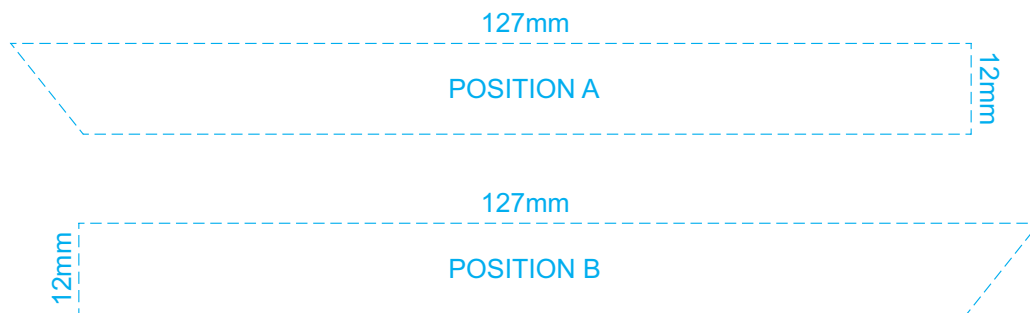

BRANDING SPECIFICATION - Cargo Ship Wooden Model - 124038

Each colour group can be customised to any single colour. Please provide CMYK / PMS values (close matched) for each colour group or specify if solid colour fill is not required. The product is provided flat packed in a cardboard sleeve with assembly instructions.