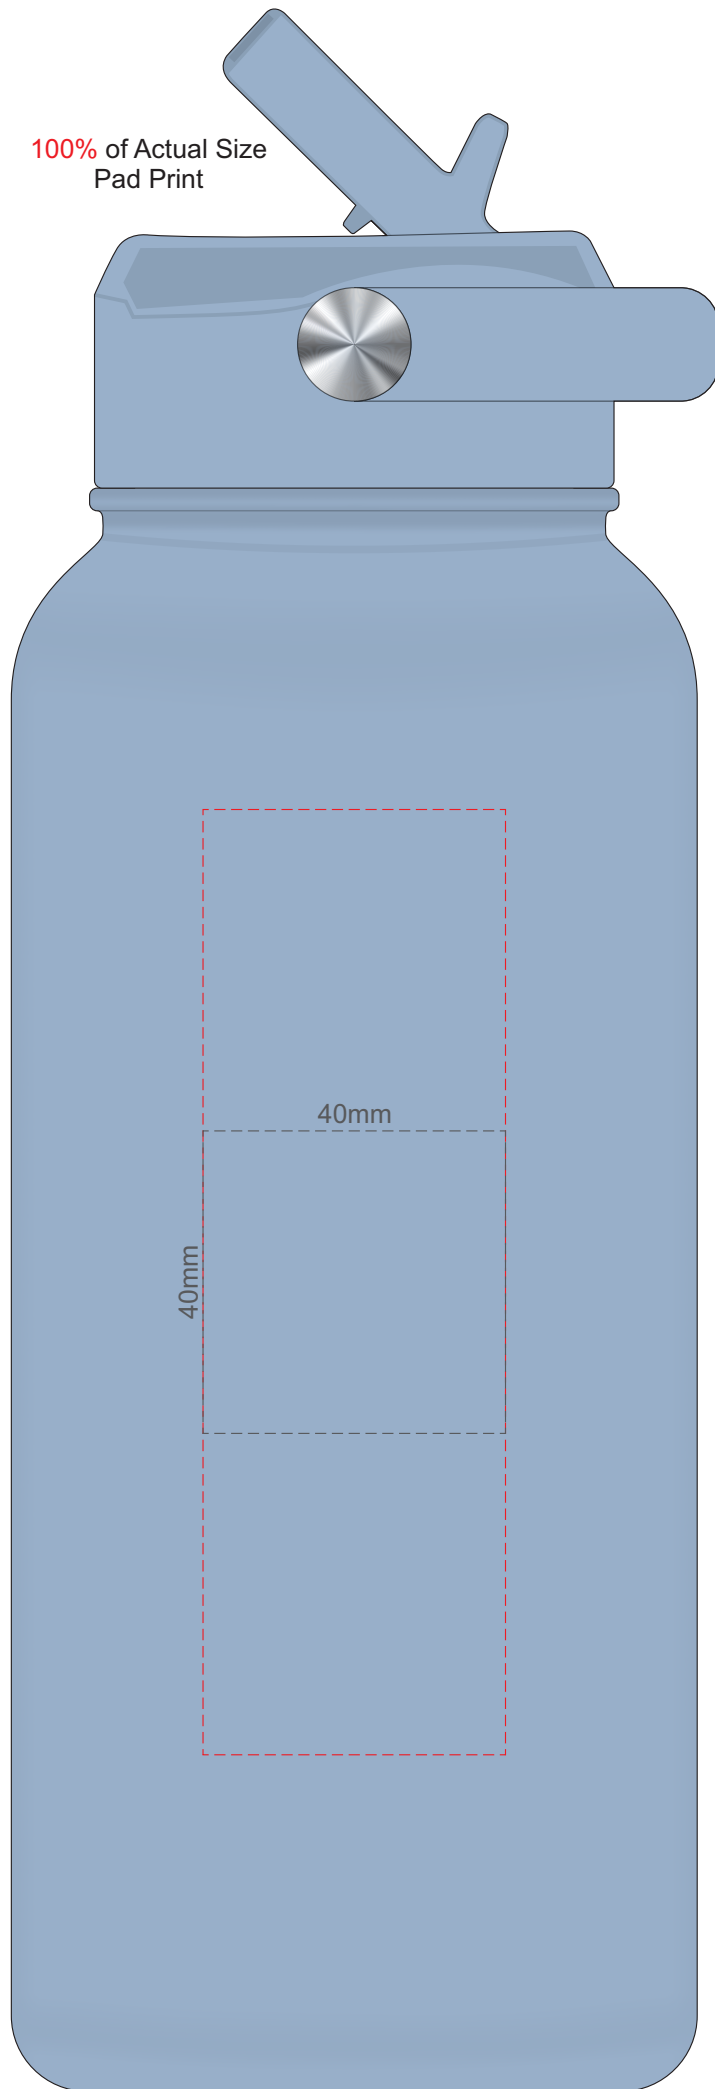

100% of Actual Size
Pad Print

Branding area can be moved anywhere within the red line.

70% of Actual Size
Screen Print
(One colour only)

250mm

Approximately 17mm unprintable area

140mm

Approximately 17mm unprintable area

Red Line = Exact opposites of the product (centre artwork to the red line)

Please note: As the printing process is done with the removal of the lid, exact alignment to the lid can't be guaranteed, and there will be variations in logo positioning between items.

70% of Actual Size
Rotary Digital
(Gloss Finish)

280mm

140mm
Approximately 2mm unprintable area

Approximately 2mm unprintable area

Red Line = Exact opposites of the product
(centre artwork to the red line)