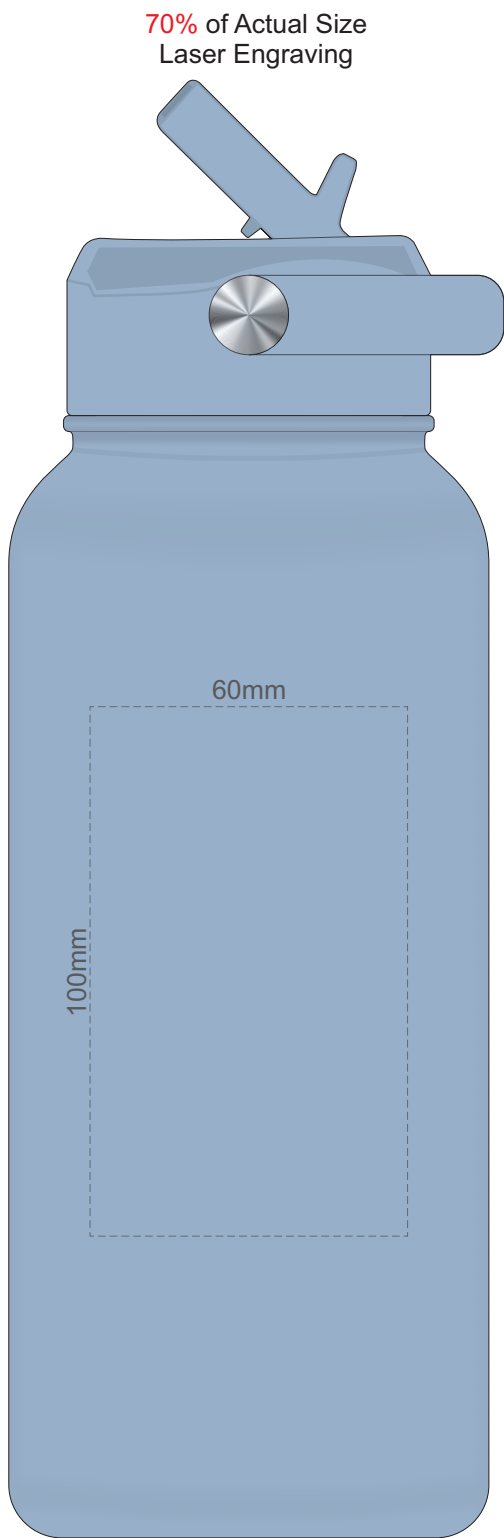

100% of Actual Size
Pad Print

Branding area can be moved anywhere within the red line.

70% of Actual Size
Screen Print
(One colour only)

250mm

Approximately 17mm unprintable area

140mm

Approximately 17mm unprintable area

Red Line = Exact opposites of the product (centre artwork to the red line)

Please note: As the printing process is done with the removal of the lid, exact alignment to the lid can't be guaranteed, and there will be variations in logo positioning between items.

70% of Actual Size
Rotary Digital
(Gloss Finish)

280mm

140mm
Approximately 2mm unprintable area

Approximately 2mm unprintable area

Red Line = Exact opposites of the product
(centre artwork to the red line)