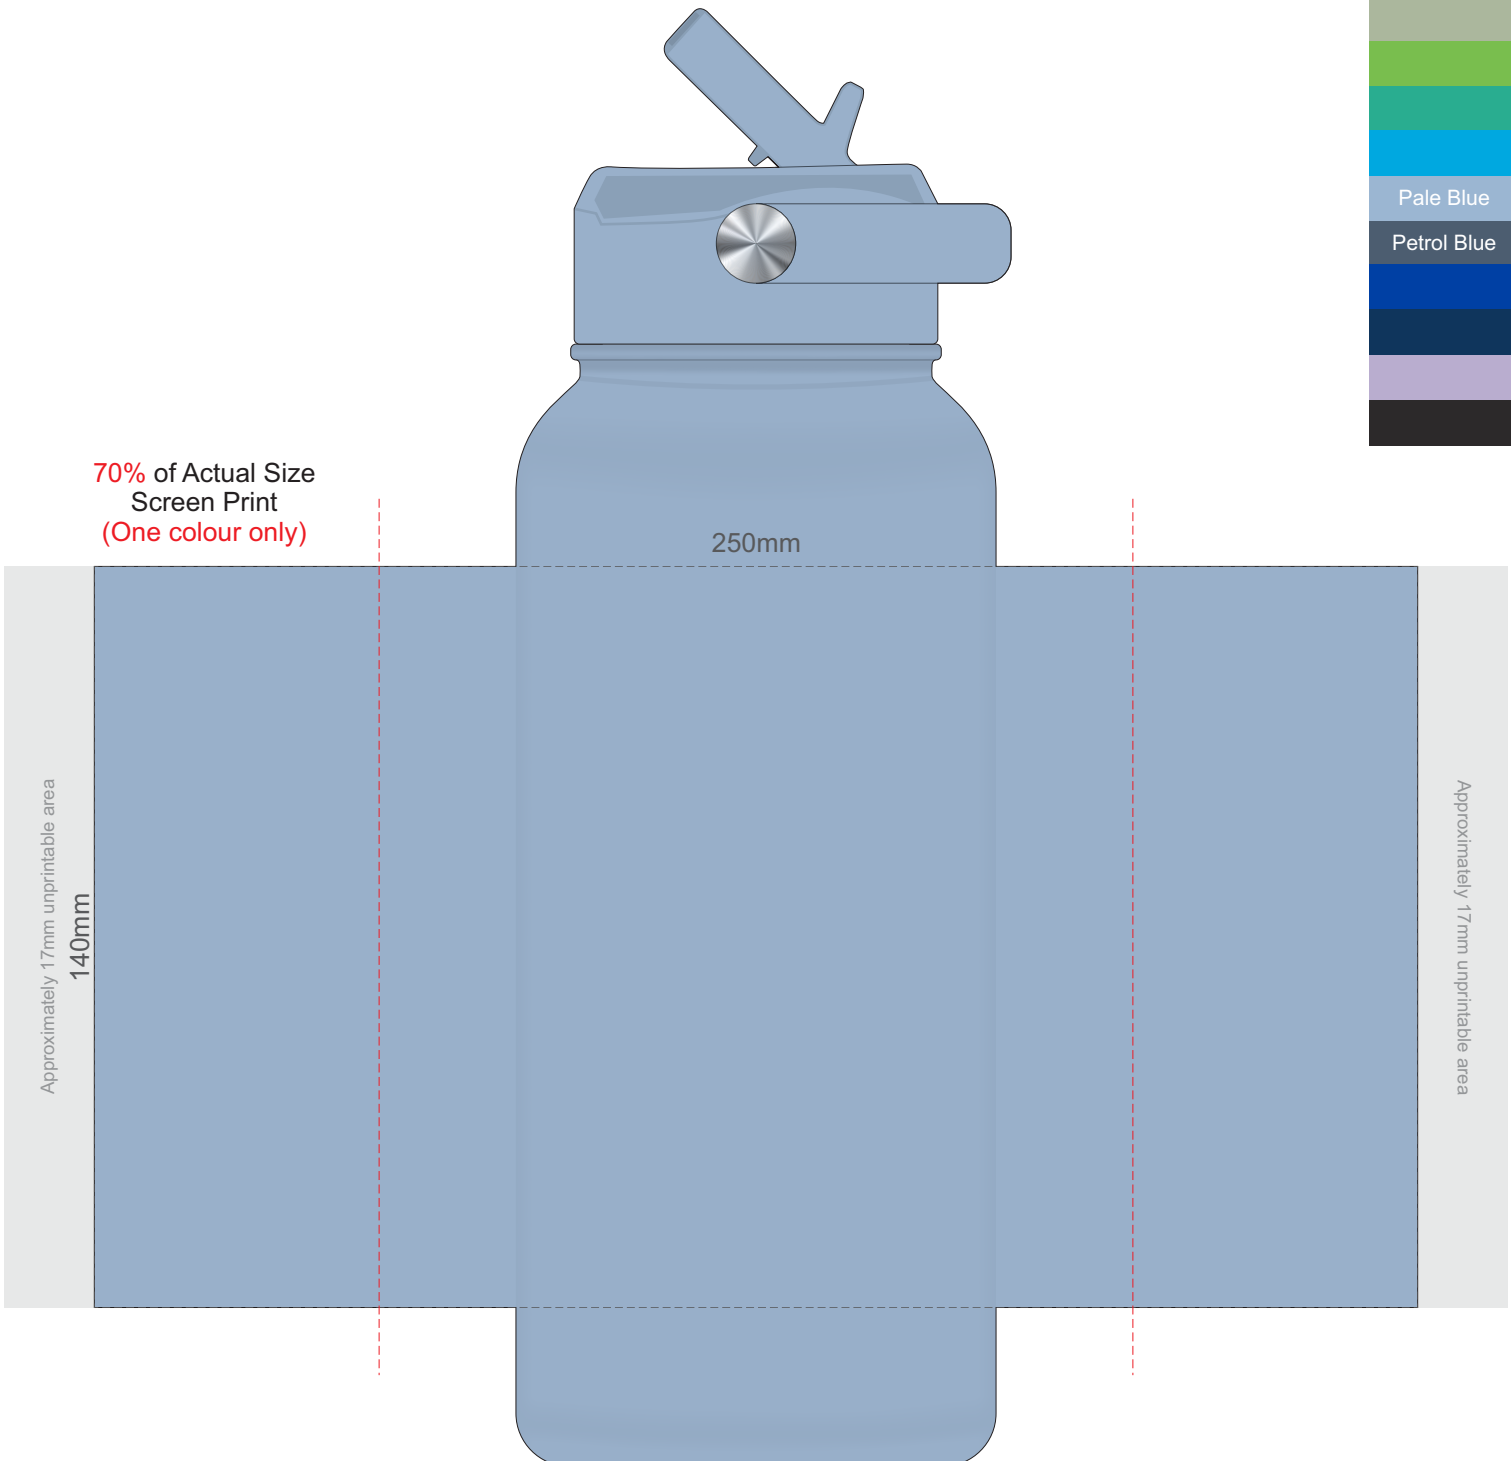

100% of Actual Size
Pad Print

Branding area can be moved anywhere within the red line.

70% of Actual Size
Screen Print
(One colour only)

250mm

Approximately 17mm unprintable area

140mm

Approximately 17mm unprintable area

Red Line = Exact opposites of the product (centre artwork to the red line)

Please note: As the printing process is done with the removal of the lid, exact alignment to the lid can't be guaranteed, and there will be variations in logo positioning between items.

70% of Actual Size
Rotary Digital
(Gloss Finish)

280mm

140mm
Approximately 2mm unprintable area

Approximately 2mm unprintable area

Red Line = Exact opposites of the product
(centre artwork to the red line)