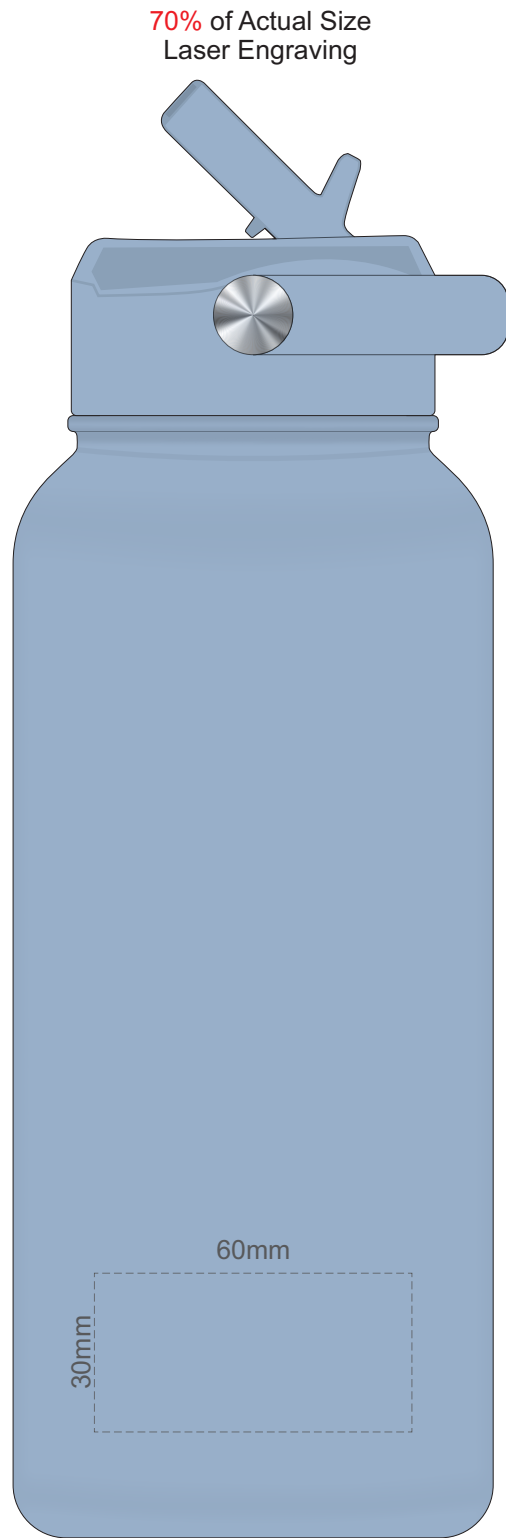

100% of Actual Size
Pad Print

Branding area can be moved anywhere within the red line.

70% of Actual Size
Screen Print
(One colour only)

250mm

Approximately 17mm unprintable area

140mm

Approximately 17mm unprintable area

Red Line = Exact opposites of the product (centre artwork to the red line)

Please note: As the printing process is done with the removal of the lid, exact alignment to the lid can't be guaranteed, and there will be variations in logo positioning between items.

70% of Actual Size
Rotary Digital
(Gloss Finish)

280mm

140mm
Approximately 2mm unprintable area

Approximately 2mm unprintable area

Red Line = Exact opposites of the product
(centre artwork to the red line)