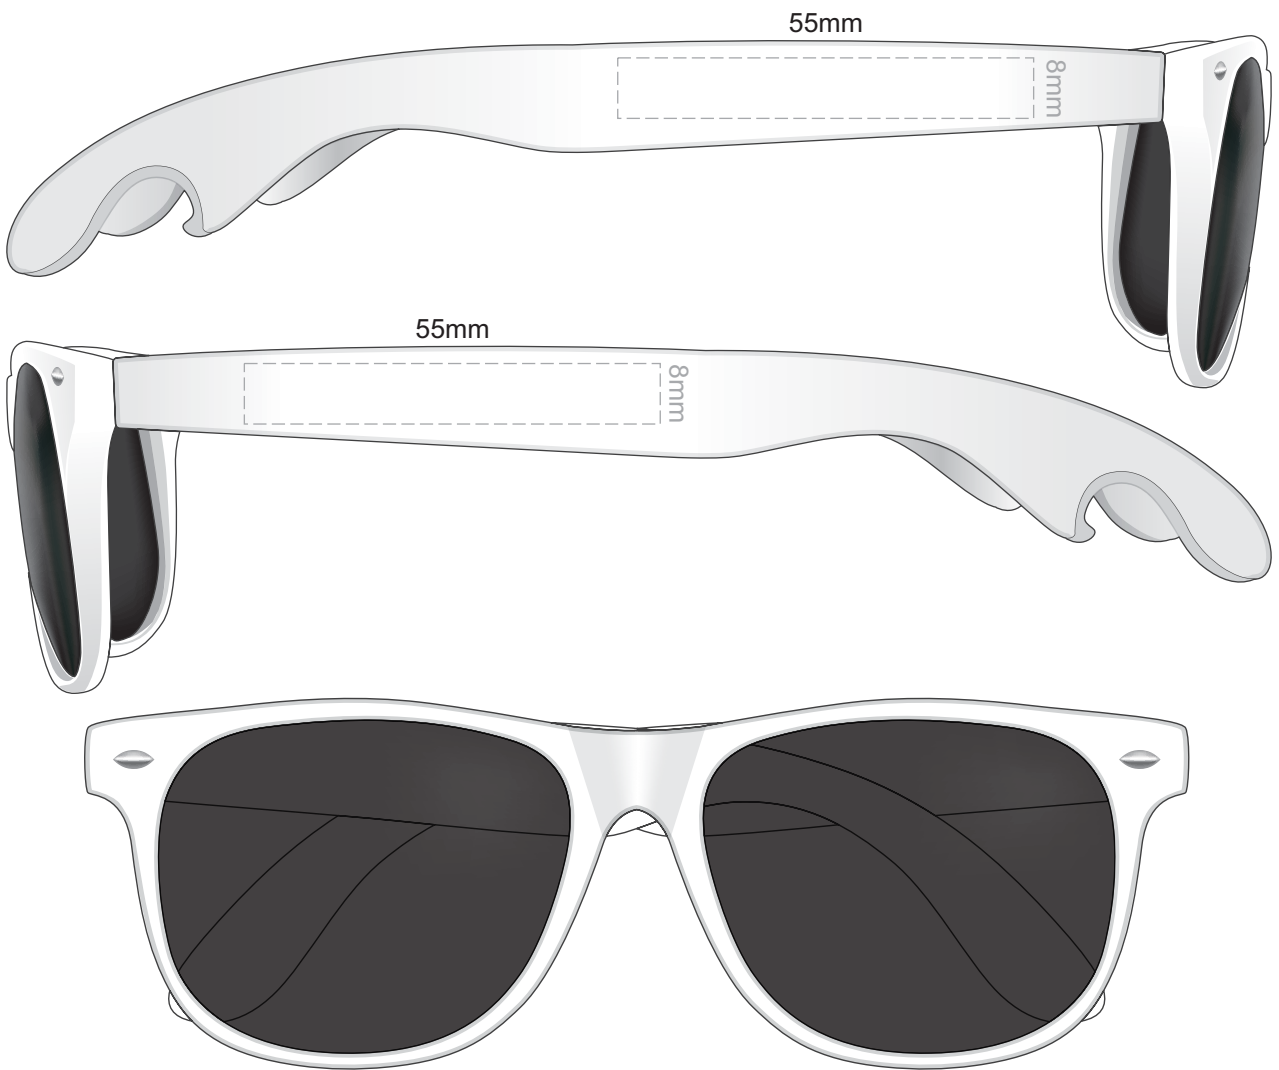

100% of Actual Size

Pad Print

100% of Actual Size
Screen Print (one colour)
Colourflex Transfer
DigiFlex Transfer

100% of Actual Size
Debossing