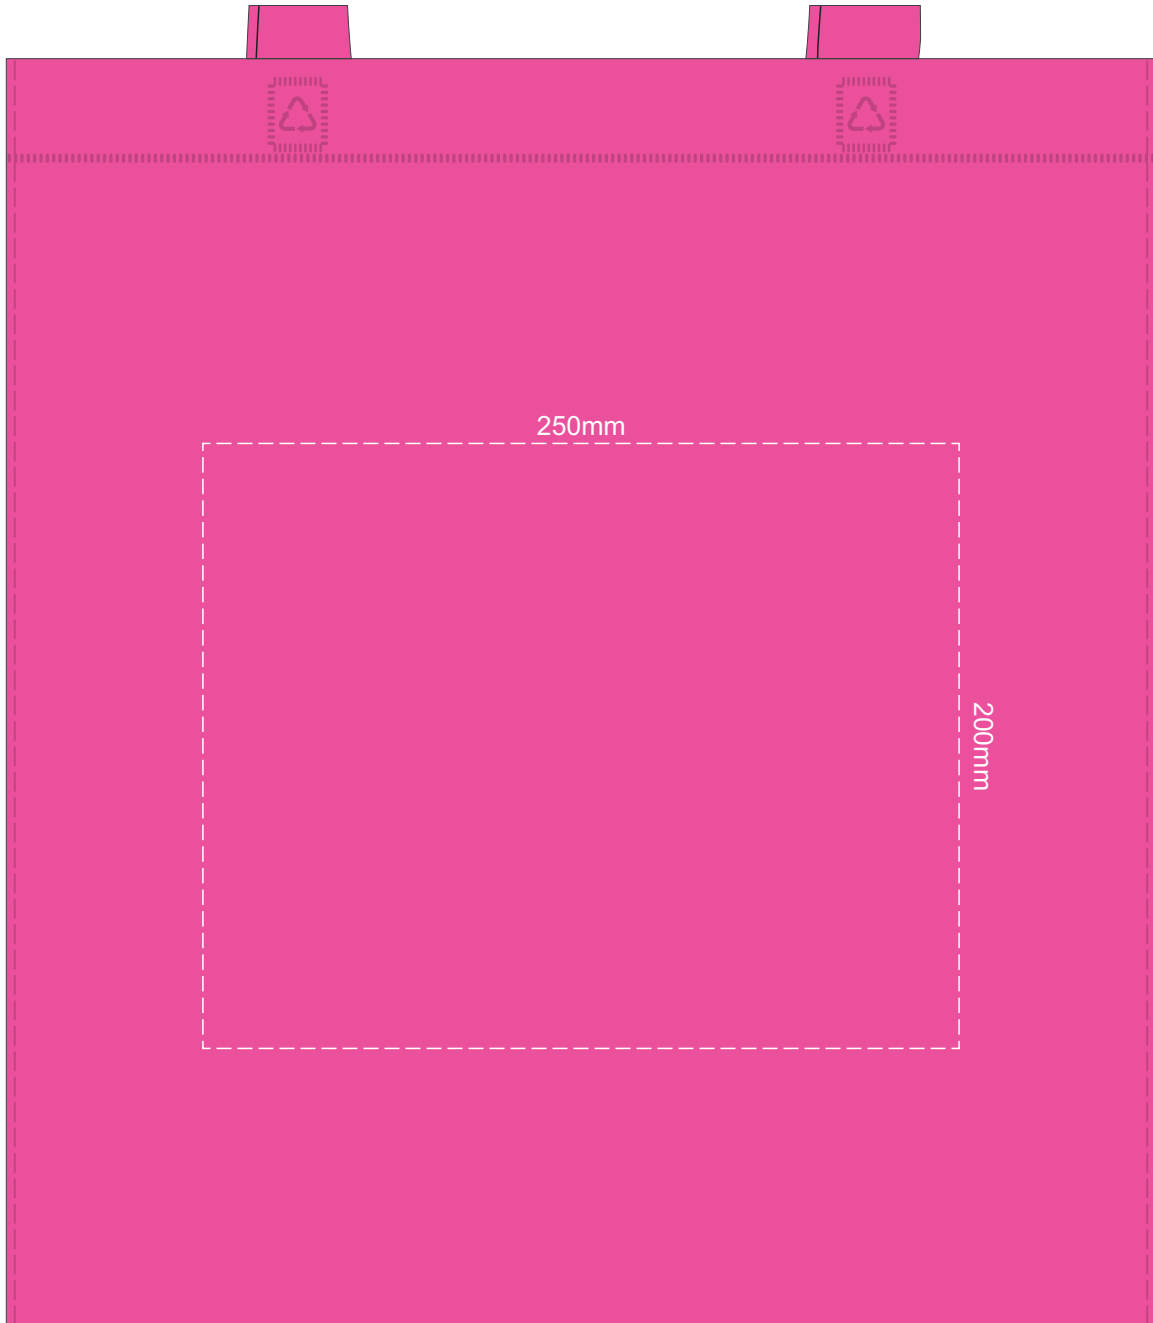

40% of Actual Size  
Screen Print

40% of Actual Size  
Colourflex Transfer  
Faux Embroidery  
DigiFlex Transfer

Please note the orientation the print area may be rotated to best suit the requirements.