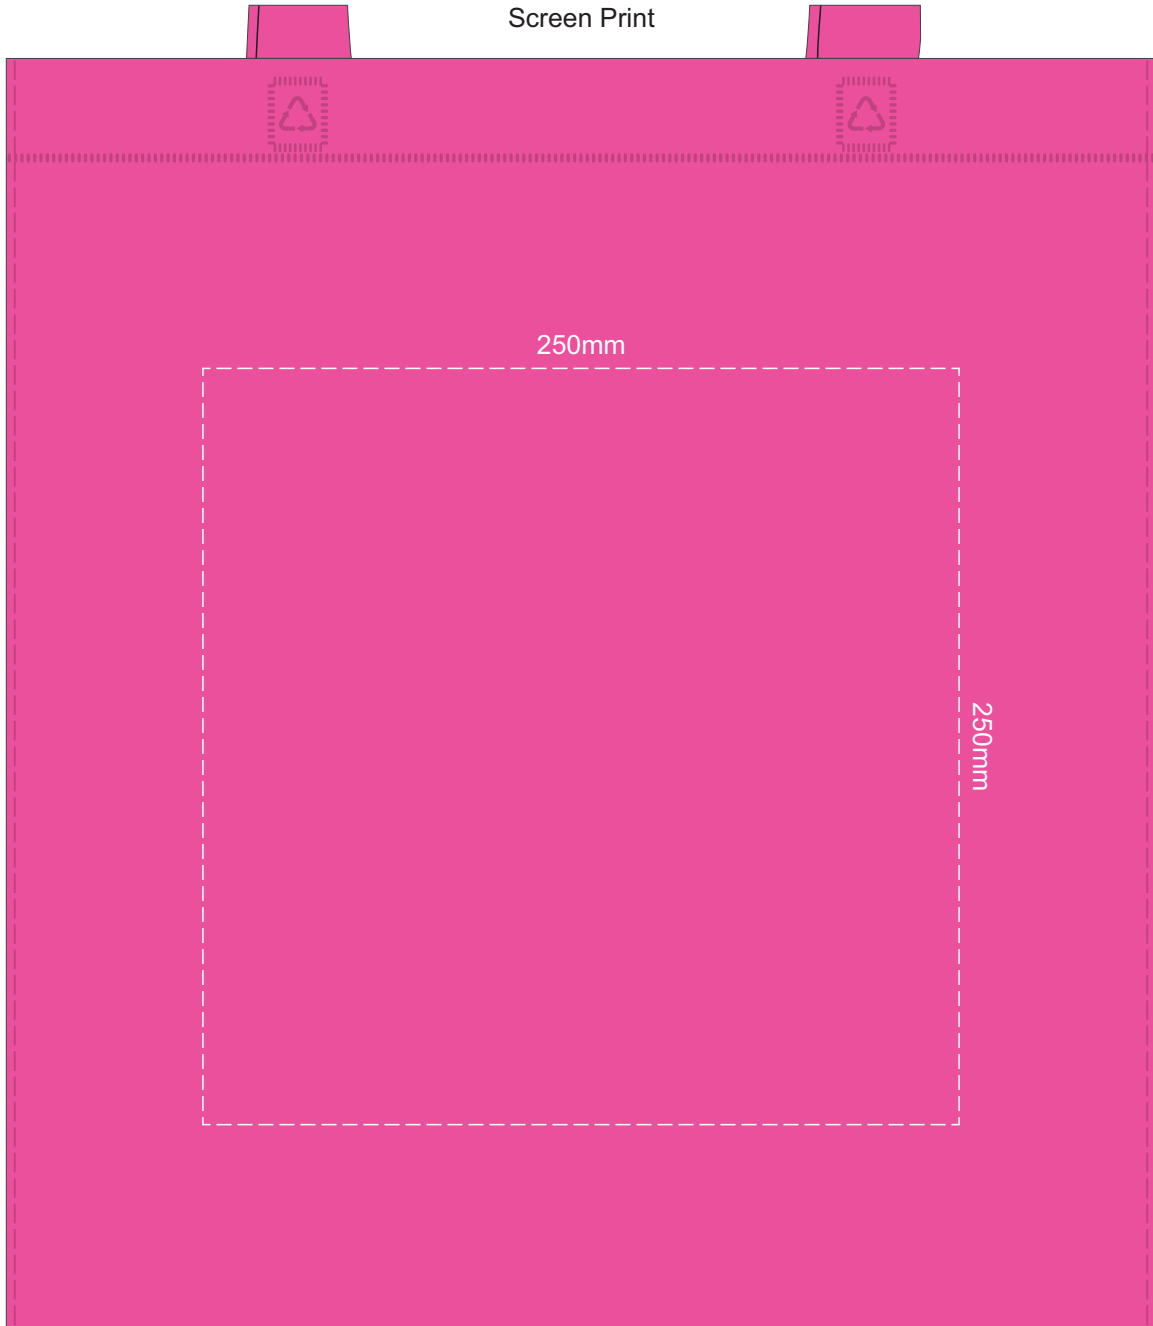

40% of Actual Size  
Screen Print

40% of Actual Size  
Colourflex Transfer  
Faux Embroidery  
DigiFlex Transfer

Please note the orientation the print area may be rotated to best suit the requirements.