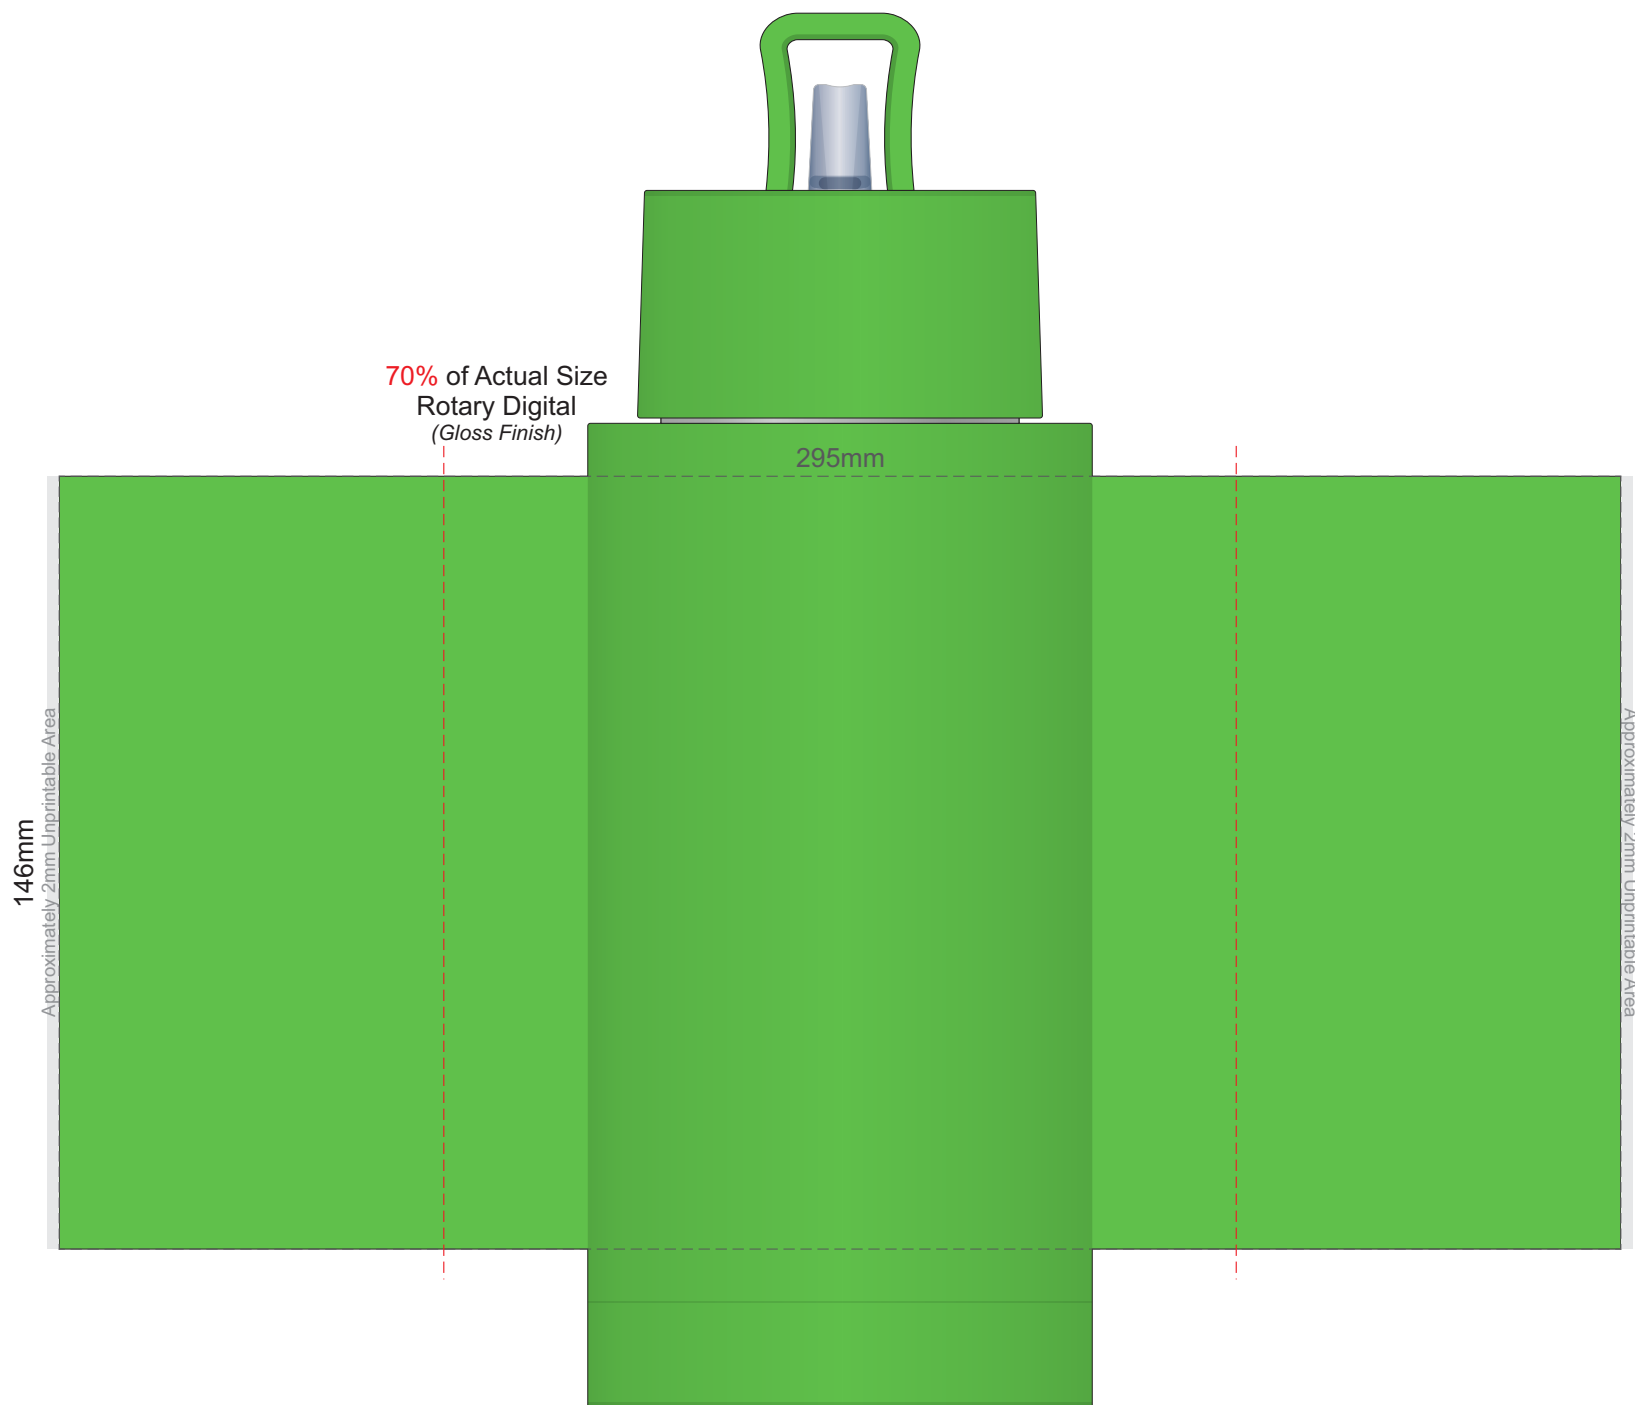

Red Line = Exact opposites of the product
(centre artwork to the red line)

Please note: As the printing process is done with the removal of the lid, exact alignment to the lid can't be guaranteed, and there will be variations in logo positioning between items

100% of Actual Size
Laser Engraving

- YELLOW
- ORANGE
- PINK
- RED
- BURGUNDY
- SAGE
- BRIGHT GREEN
- KELLY GREEN
- TEAL
- MINT
- LIGHT BLUE
- ROYAL BLUE
- NAVY
- LILAC
- PURPLE

Branding area can be moved **anywhere within the red line.**

YELLOW
ORANGE
PINK
RED
BURGUNDY
SAGE
BRIGHT GREEN
KELLY GREEN
TEAL
MINT
LIGHT BLUE
ROYAL BLUE
NAVY
LILAC
PURPLE

Red Line = Exact opposites of the product
(centre artwork to the red line)

Please note: As the printing process is done with the removal of the lid, exact alignment to the lid can't be guaranteed, and there will be variations in logo positioning between items