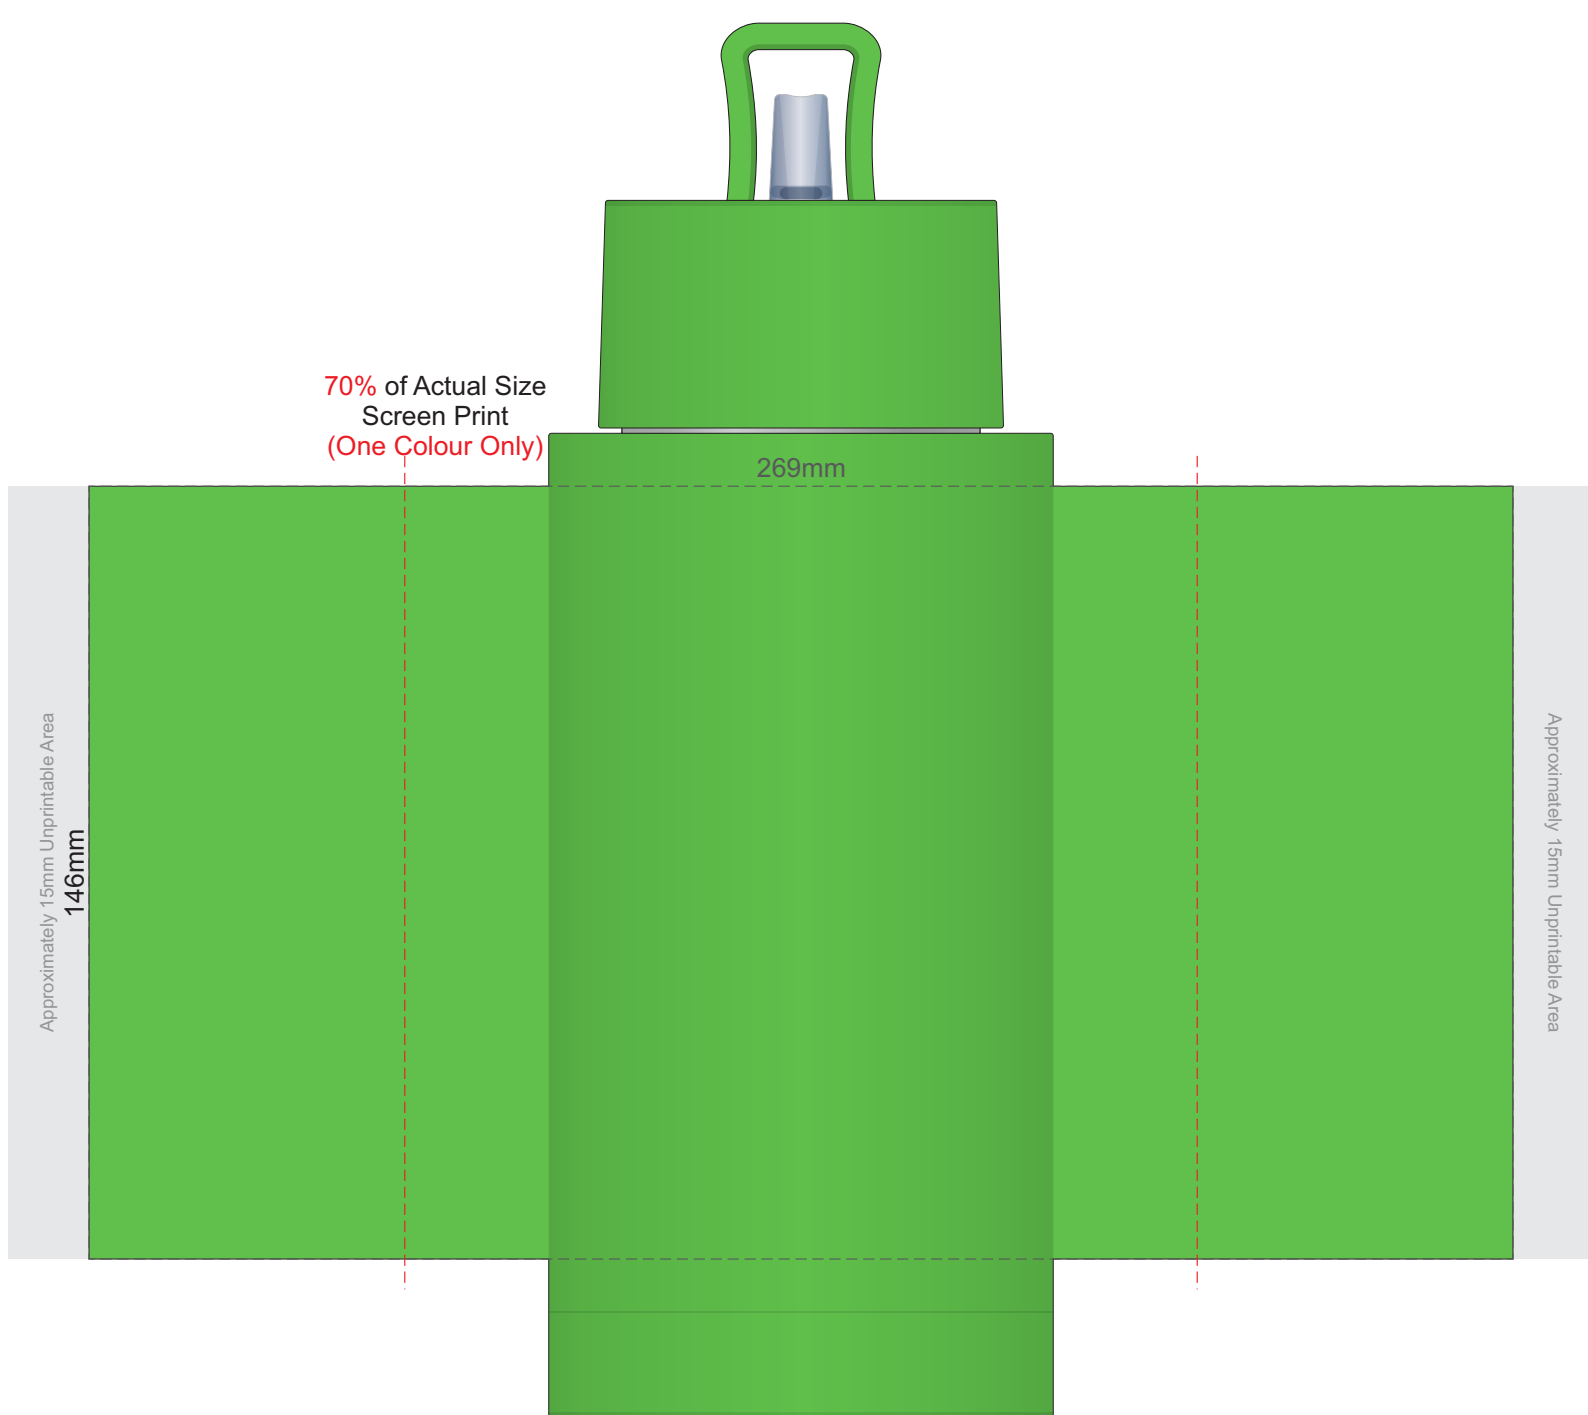

YELLOW
ORANGE
PINK
RED
BURGUNDY
SAGE
BRIGHT GREEN
KELLY GREEN
TEAL
MINT
LIGHT BLUE
ROYAL BLUE
NAVY
LILAC
PURPLE

Branding area can be moved **anywhere** within the red line.

YELLOW
ORANGE
PINK
RED
BURGUNDY
SAGE
BRIGHT GREEN
KELLY GREEN
TEAL
MINT
LIGHT BLUE
ROYAL BLUE
NAVY
LILAC
PURPLE

Red Line = Exact opposites of the product
(centre artwork to the red line)

Please note: As the printing process is done with the removal of the lid, exact alignment to the lid can't be guaranteed, and there will be variations in logo positioning between items

100% of Actual Size
Laser Engraving

- YELLOW
- ORANGE
- PINK
- RED
- BURGUNDY
- SAGE
- BRIGHT GREEN
- KELLY GREEN
- TEAL
- MINT
- LIGHT BLUE
- ROYAL BLUE
- NAVY
- LILAC
- PURPLE

Branding area can be moved **anywhere within the red line.**

YELLOW
ORANGE
PINK
RED
BURGUNDY
SAGE
BRIGHT GREEN
KELLY GREEN
TEAL
MINT
LIGHT BLUE
ROYAL BLUE
NAVY
LILAC
PURPLE

Red Line = Exact opposites of the product
(centre artwork to the red line)

Please note: As the printing process is done with the removal of the lid, exact alignment to the lid can't be guaranteed, and there will be variations in logo positioning between items