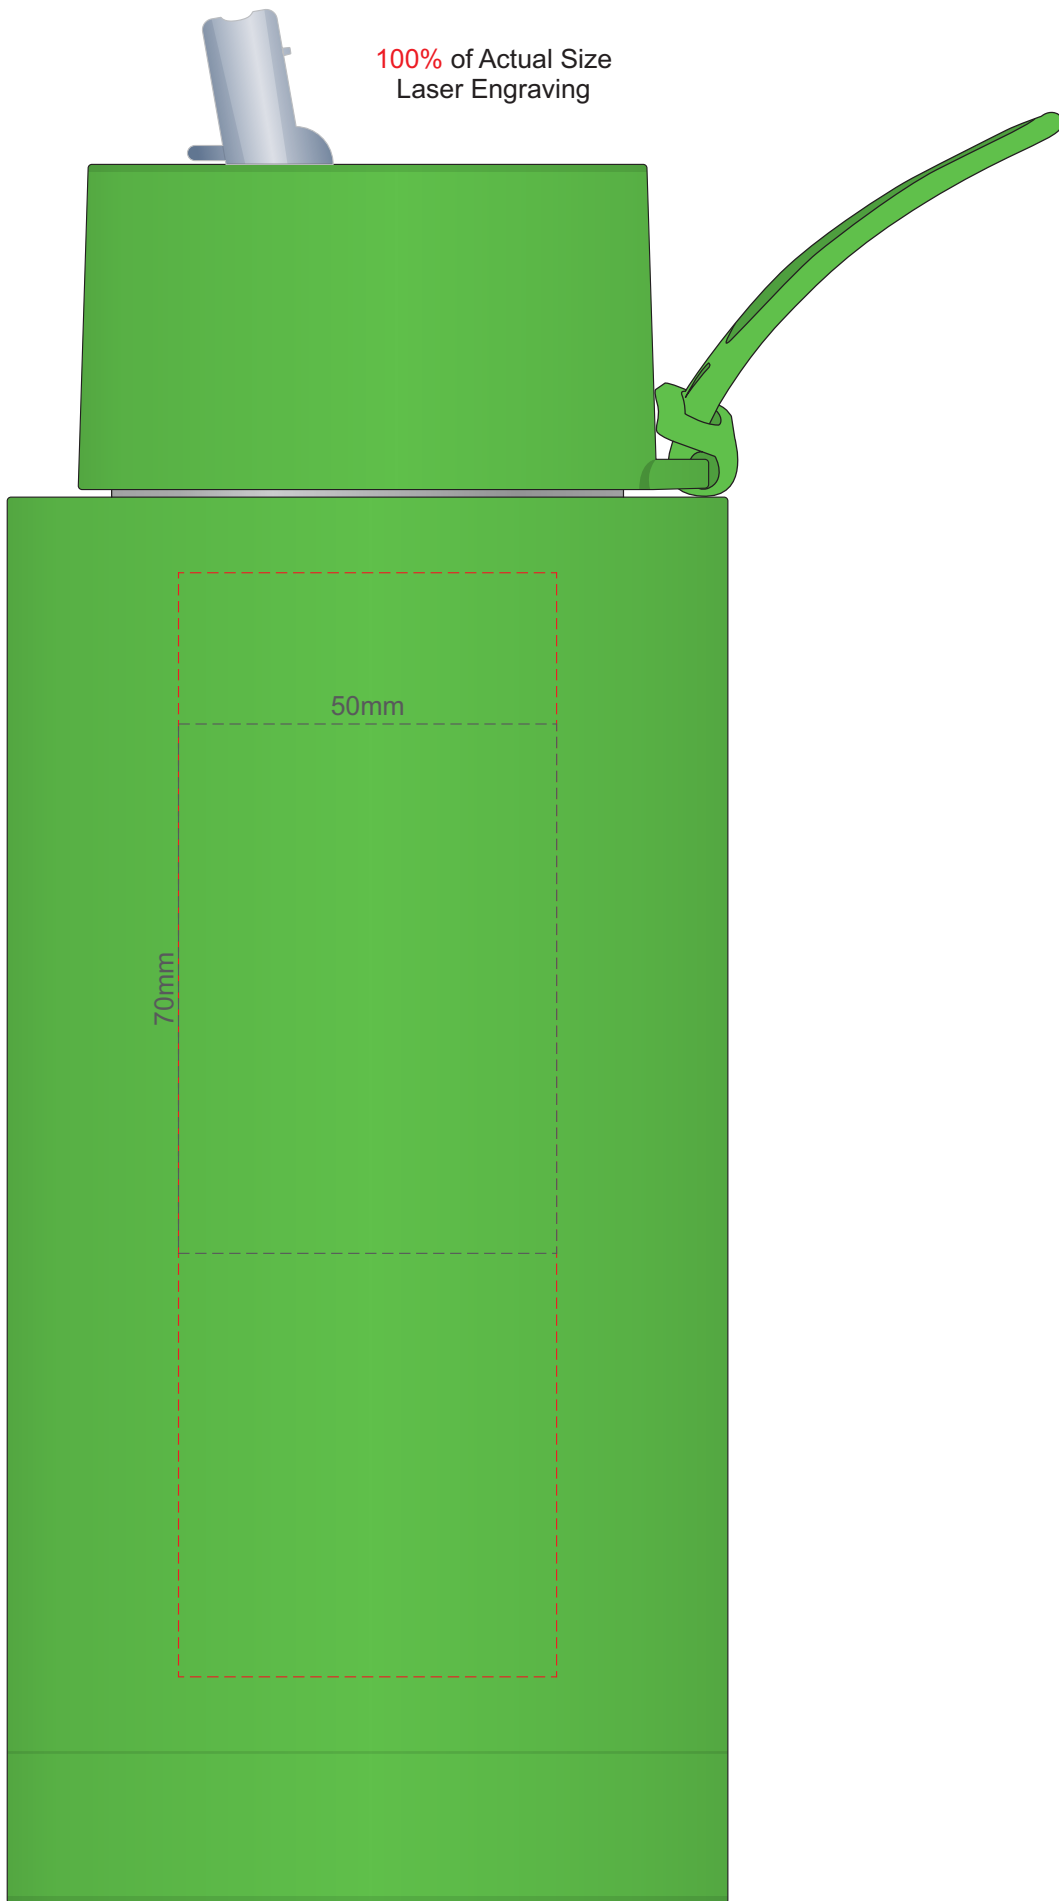

YELLOW
ORANGE
PINK
RED
BURGUNDY
SAGE
BRIGHT GREEN
KELLY GREEN
TEAL
MINT
LIGHT BLUE
ROYAL BLUE
NAVY
LILAC
PURPLE

Branding area can be moved **anywhere** within the red line.

YELLOW
ORANGE
PINK
RED
BURGUNDY
SAGE
BRIGHT GREEN
KELLY GREEN
TEAL
MINT
LIGHT BLUE
ROYAL BLUE
NAVY
LILAC
PURPLE

Red Line = Exact opposites of the product
(centre artwork to the red line)

Please note: As the printing process is done with the removal of the lid, exact alignment to the lid can't be guaranteed, and there will be variations in logo positioning between items

100% of Actual Size
Laser Engraving

- YELLOW
- ORANGE
- PINK
- RED
- BURGUNDY
- SAGE
- BRIGHT GREEN
- KELLY GREEN
- TEAL
- MINT
- LIGHT BLUE
- ROYAL BLUE
- NAVY
- LILAC
- PURPLE

Branding area can be moved **anywhere within the red line.**

YELLOW
ORANGE
PINK
RED
BURGUNDY
SAGE
BRIGHT GREEN
KELLY GREEN
TEAL
MINT
LIGHT BLUE
ROYAL BLUE
NAVY
LILAC
PURPLE

Red Line = Exact opposites of the product
(centre artwork to the red line)

Please note: As the printing process is done with the removal of the lid, exact alignment to the lid can't be guaranteed, and there will be variations in logo positioning between items