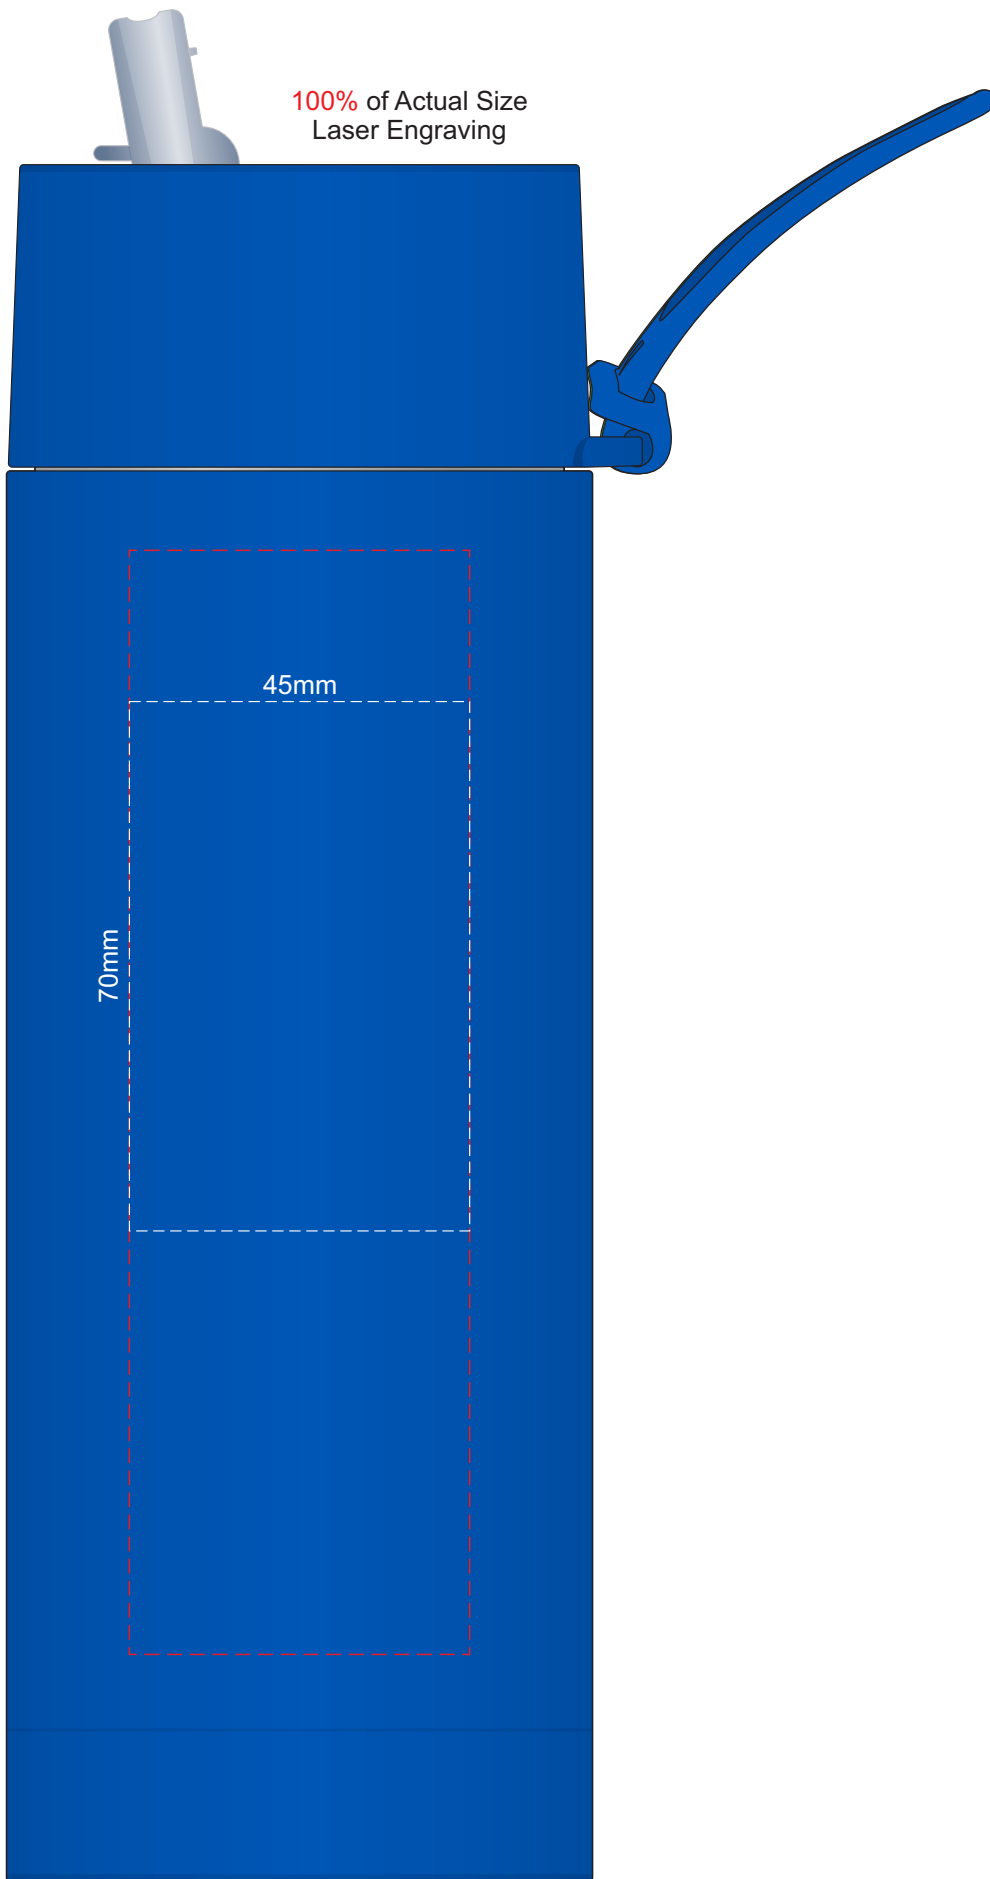

100% of Actual Size
Pad Print

YELLOW
ORANGE
PINK
RED
BURGUNDY
SAGE
BRIGHT GREEN
KELLY GREEN
TEAL
MINT
LIGHT BLUE
ROYAL BLUE
NAVY
LILAC
PURPLE

Branding area can be moved anywhere within the red line.

YELLOW
ORANGE
PINK
RED
BURGUNDY
SAGE
BRIGHT GREEN
KELLY GREEN
TEAL
MINT
LIGHT BLUE
ROYAL BLUE
NAVY
LILAC
PURPLE

Red Line = Exact opposites of the product
(centre artwork to the red line)

Please note: As the printing process is done with the removal of the lid, exact alignment to the lid can't be guaranteed, and there will be variations in logo positioning between items

YELLOW
ORANGE
PINK
RED
BURGUNDY
SAGE
BRIGHT GREEN
KELLY GREEN
TEAL
MINT
LIGHT BLUE
ROYAL BLUE
NAVY
LILAC
PURPLE

Branding area can be moved **anywhere within the red line.**

Please note: As the printing process is done with the removal of the lid, exact alignment to the lid can't be guaranteed, and there will be variations in logo positioning between items