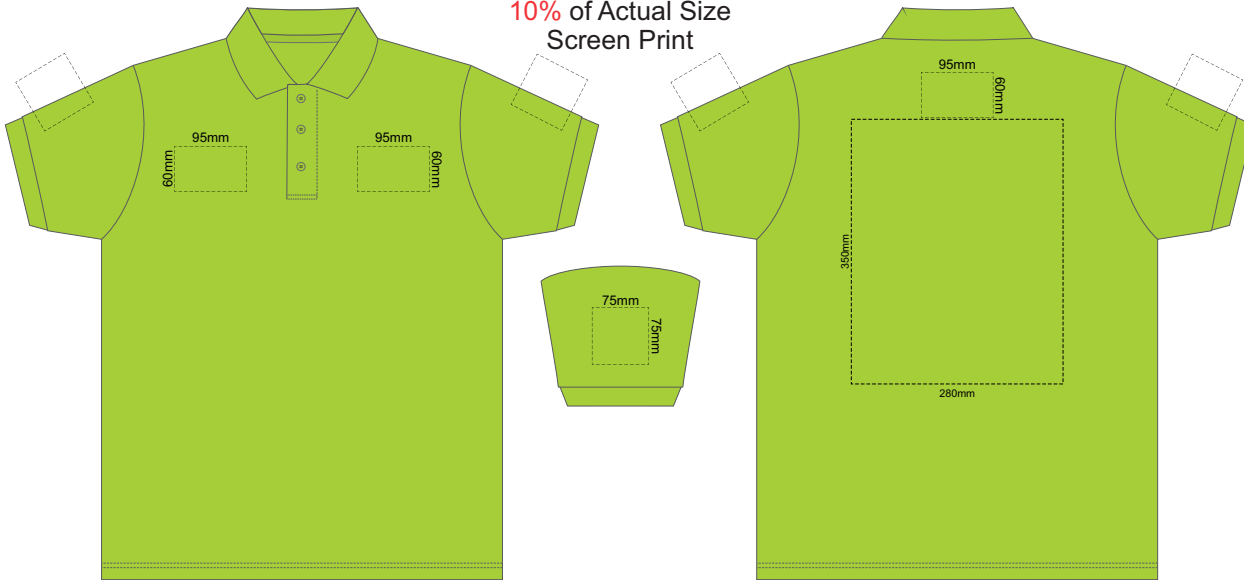

10% of Actual Size  
Screen Print

FRONT ADULT SMALL

BACK ADULT SMALL

10% of Actual Size  
Screen Print

FRONT ADULT MEDIUM

BACK ADULT MEDIUM

10% of Actual Size  
Screen Print

FRONT ADULT LARGE

BACK ADULT LARGE

10% of Actual Size  
Screen Print

FRONT ADULT XL

BACK ADULT XL

10% of Actual Size  
Screen Print

FRONT ADULT XXL

BACK ADULT XXL

10% of Actual Size  
 Colourflex Transfer  
 Faux Embroidery  
 DigiFlex Transfer

FRONT ADULT SMALL

BACK ADULT SMALL

Print area can be rotated to best suit.  
 Branding area can be moved anywhere within the red line.

10% of Actual Size  
 Colourflex Transfer  
 Faux Embroidery  
 DigiFlex Transfer

FRONT ADULT MEDIUM

BACK ADULT MEDIUM

Print area can be rotated to best suit.  
 Branding area can be moved anywhere within the red line.

10% of Actual Size  
 Colourflex Transfer  
 Faux Embroidery  
 DigiFlex Transfer