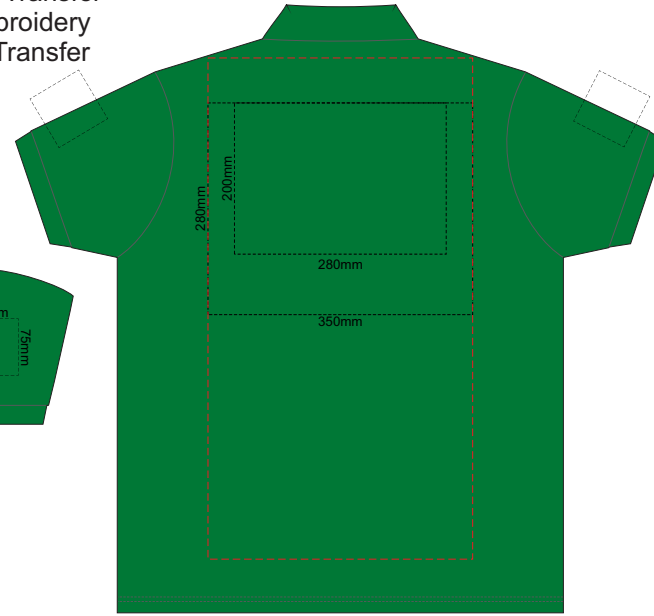

FRONT ADULT SMALL

BACK ADULT SMALL

Print area can be rotated to best suit.  
 Branding area can be moved anywhere within the red line.

10% of Actual Size  
 Colourflex Transfer  
 Faux Embroidery  
 DigiFlex Transfer

FRONT ADULT MEDIUM

BACK ADULT MEDIUM

Print area can be rotated to best suit.  
 Branding area can be moved anywhere within the red line.

10% of Actual Size  
 Colourflex Transfer  
 Faux Embroidery  
 DigiFlex Transfer

FRONT ADULT LARGE

BACK ADULT LARGE

Print area can be rotated to best suit.  
 Branding area can be moved anywhere within the red line.

10% of Actual Size  
Colourflex Transfer  
Faux Embroidery  
DigiFlex Transfer

FRONT ADULT XL

BACK ADULT XL

Print area can be rotated to best suit.  
Branding area can be moved anywhere within the red line.

10% of Actual Size  
Colourflex Transfer  
Faux Embroidery  
DigiFlex Transfer