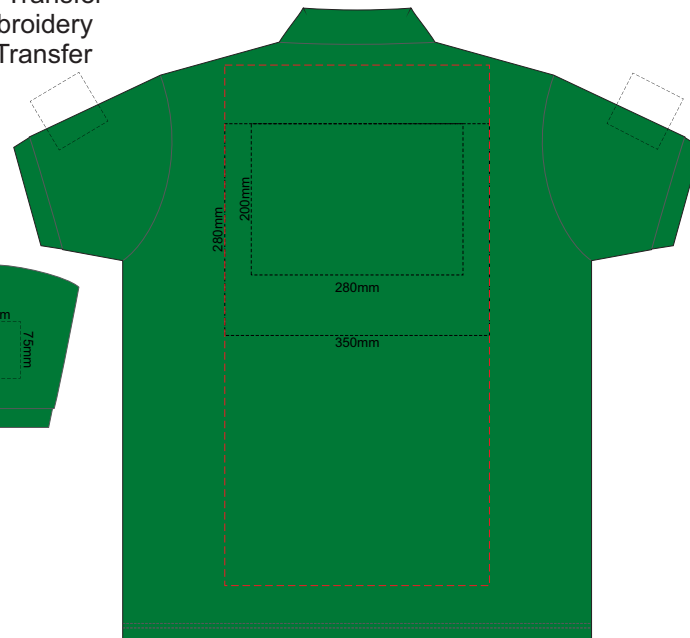

FRONT ADULT SMALL

BACK ADULT SMALL

Print area can be rotated to best suit.  
 Branding area can be moved anywhere within the red line.

10% of Actual Size  
 Colourflex Transfer  
 Faux Embroidery  
 DigiFlex Transfer

FRONT ADULT LARGE

BACK ADULT LARGE

Print area can be rotated to best suit.  
 Branding area can be moved anywhere within the red line.

10% of Actual Size  
Colourflex Transfer  
Faux Embroidery  
DigiFlex Transfer

FRONT ADULT XL

BACK ADULT XL

Print area can be rotated to best suit.  
Branding area can be moved anywhere within the red line.

10% of Actual Size  
Colourflex Transfer  
Faux Embroidery  
DigiFlex Transfer

FRONT ADULT XXL

BACK ADULT XXL

Print area can be rotated to best suit.  
Branding area can be moved anywhere within the red line.

10% of Actual Size  
Colourflex Transfer  
Faux Embroidery  
DigiFlex Transfer