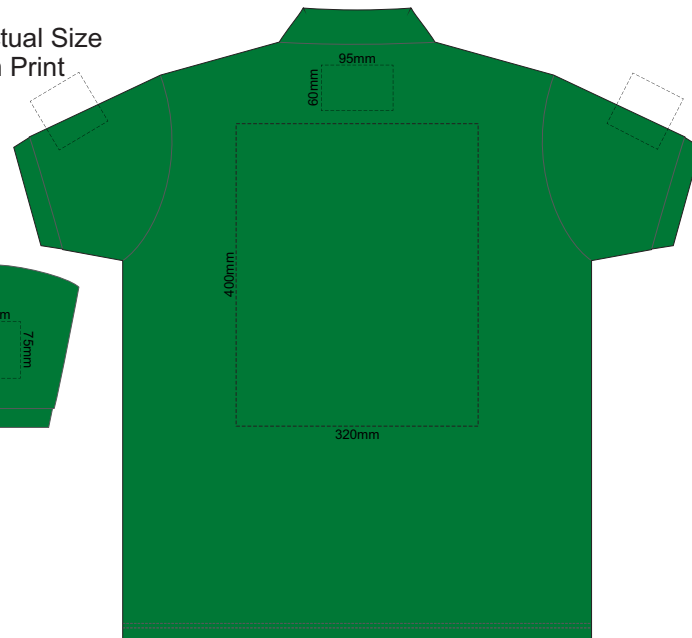

10% of Actual Size  
Screen Print

FRONT ADULT SMALL

BACK ADULT SMALL

10% of Actual Size  
Screen Print

FRONT ADULT MEDIUM

BACK ADULT MEDIUM

10% of Actual Size  
Screen Print

FRONT ADULT LARGE

BACK ADULT LARGE

10% of Actual Size  
Screen Print

FRONT ADULT XL

BACK ADULT XL

10% of Actual Size  
Screen Print

FRONT ADULT XXL

BACK ADULT XXL

10% of Actual Size  
 Colourflex Transfer  
 Faux Embroidery  
 DigiFlex Transfer

FRONT ADULT SMALL

BACK ADULT SMALL

Print area can be rotated to best suit.  
 Branding area can be moved anywhere within the red line.

10% of Actual Size  
 Colourflex Transfer  
 Faux Embroidery  
 DigiFlex Transfer

FRONT ADULT MEDIUM

BACK ADULT MEDIUM

Print area can be rotated to best suit.  
 Branding area can be moved anywhere within the red line.

10% of Actual Size  
 Colourflex Transfer  
 Faux Embroidery  
 DigiFlex Transfer