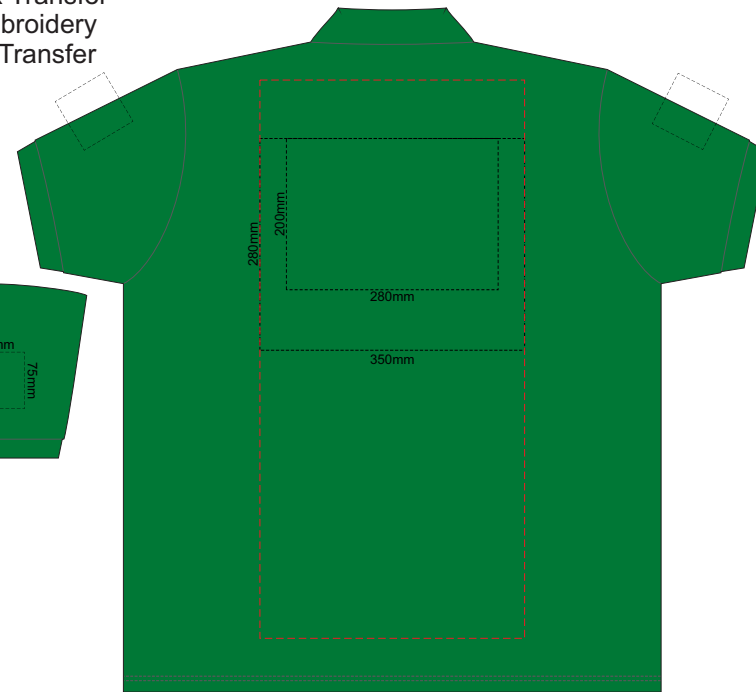

FRONT ADULT 3XL

BACK ADULT 3XL

Print area can be rotated to best suit.  
Branding area can be moved **anywhere within the red line.**

10% of Actual Size  
Colourflex Transfer  
Faux Embroidery  
DigiFlex Transfer

FRONT ADULT 4XL

BACK ADULT 4XL

Print area can be rotated to best suit.  
Branding area can be moved **anywhere within the red line.**

10% of Actual Size  
Colourflex Transfer  
Faux Embroidery  
DigiFlex Transfer

FRONT ADULT 5XL

BACK ADULT 5XL

Print area can be rotated to best suit.  
Branding area can be moved **anywhere within the red line.**

10% of Actual Size  
Embroidery

FRONT ADULT SMALL

BACK ADULT SMALL

10% of Actual Size  
Embroidery