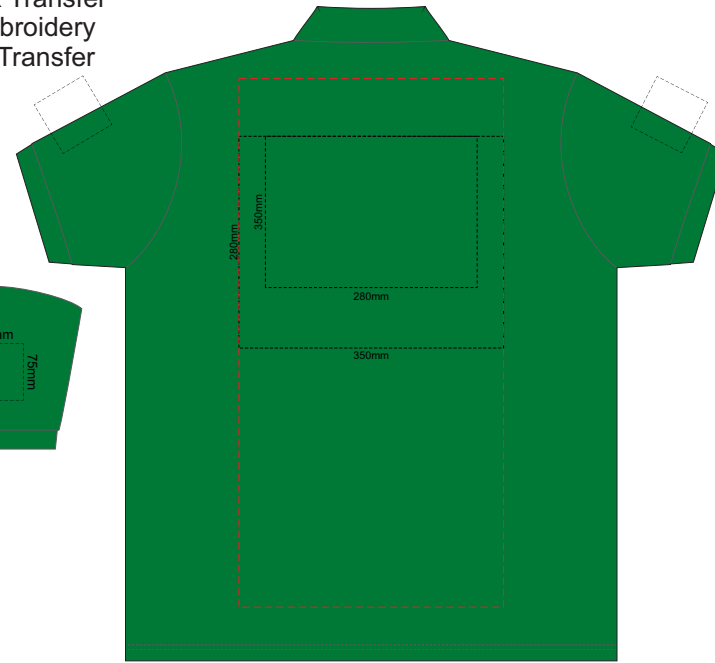

FRONT ADULT LARGE

BACK ADULT LARGE

Print area can be rotated to best suit.  
 Branding area can be moved anywhere within the red line.

10% of Actual Size  
Colourflex Transfer  
Faux Embroidery  
DigiFlex Transfer

FRONT ADULT XL

BACK ADULT XL

Print area can be rotated to best suit.  
Branding area can be moved anywhere within the red line.

10% of Actual Size  
Colourflex Transfer  
Faux Embroidery  
DigiFlex Transfer

FRONT ADULT XXL

BACK ADULT XXL

Print area can be rotated to best suit.  
Branding area can be moved anywhere within the red line.

10% of Actual Size  
Colourflex Transfer  
Faux Embroidery  
DigiFlex Transfer

FRONT ADULT 3XL

BACK ADULT 3XL

Print area can be rotated to best suit.  
Branding area can be moved **anywhere within the red line.**

10% of Actual Size  
Colourflex Transfer  
Faux Embroidery  
DigiFlex Transfer