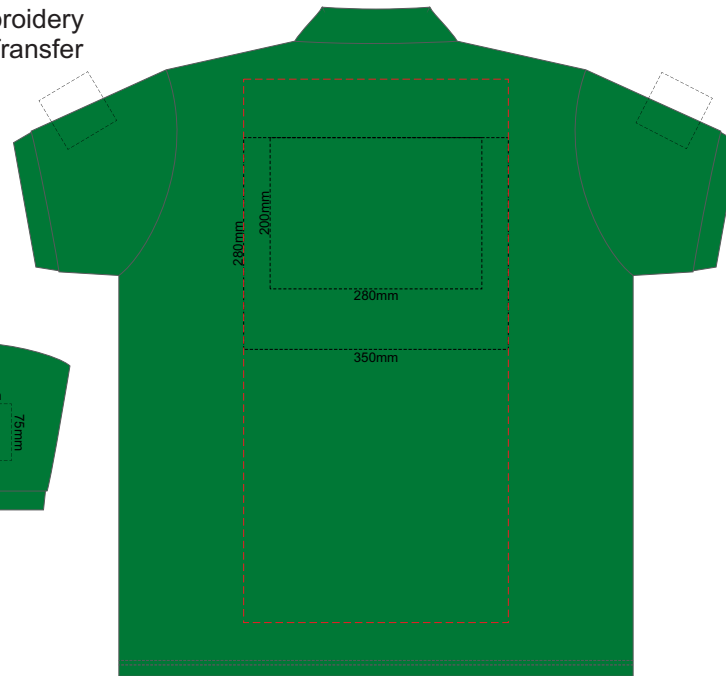

FRONT ADULT SMALL

BACK ADULT SMALL

Print area can be rotated to best suit.  
 Branding area can be moved anywhere within the red line.

10% of Actual Size  
 Colourflex Transfer  
 Faux Embroidery  
 DigiFlex Transfer

FRONT ADULT XXL

BACK ADULT XXL

Print area can be rotated to best suit.  
Branding area can be moved anywhere within the red line.

10% of Actual Size  
Colourflex Transfer  
Faux Embroidery  
DigiFlex Transfer

FRONT ADULT 3XL

BACK ADULT 3XL

Print area can be rotated to best suit.  
Branding area can be moved **anywhere within the red line.**

10% of Actual Size  
Colourflex Transfer  
Faux Embroidery  
DigiFlex Transfer

FRONT ADULT 4XL

BACK ADULT 4XL

Print area can be rotated to best suit.  
Branding area can be moved **anywhere within the red line.**

10% of Actual Size  
Colourflex Transfer  
Faux Embroidery  
DigiFlex Transfer