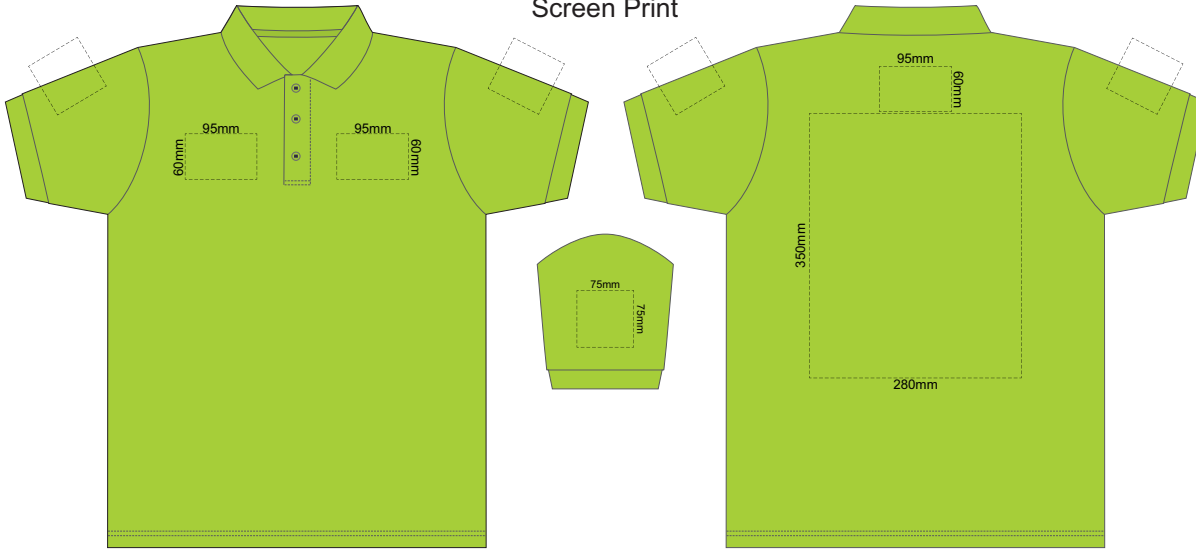

10% of Actual Size  
Screen Print

FRONT ADULT SMALL

BACK ADULT SMALL

10% of Actual Size  
Screen Print

FRONT ADULT MEDIUM

BACK ADULT MEDIUM

10% of Actual Size  
Screen Print

FRONT ADULT LARGE

BACK ADULT LARGE

10% of Actual Size  
Screen Print

FRONT ADULT XL

BACK ADULT XL

10% of Actual Size  
Screen Print

FRONT ADULT XXL

BACK ADULT XXL

10% of Actual Size  
 Colourflex Transfer  
 Faux Embroidery  
 DigiFlex Transfer

FRONT ADULT SMALL

BACK ADULT SMALL

Print area can be rotated to best suit.  
 Branding area can be moved anywhere within the red line.

10% of Actual Size  
 Colourflex Transfer  
 Faux Embroidery  
 DigiFlex Transfer

FRONT ADULT MEDIUM

BACK ADULT MEDIUM

Print area can be rotated to best suit.  
 Branding area can be moved anywhere within the red line.

10% of Actual Size  
 Colourflex Transfer  
 Faux Embroidery  
 DigiFlex Transfer