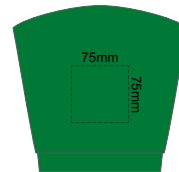

FRONT ADULT XXL

BACK ADULT XXL

Print area can be rotated to best suit.  
Branding area can be moved anywhere within the red line.

10% of Actual Size  
Colourflex Transfer  
Faux Embroidery  
DigiFlex Transfer

FRONT ADULT 3XL

BACK ADULT 3XL

Print area can be rotated to best suit.  
Branding area can be moved **anywhere within the red line.**

10% of Actual Size  
Colourflex Transfer  
Faux Embroidery  
DigiFlex Transfer

FRONT ADULT 4XL

BACK ADULT 4XL

Print area can be rotated to best suit.  
Branding area can be moved **anywhere within the red line.**

10% of Actual Size  
Colourflex Transfer  
Faux Embroidery  
DigiFlex Transfer

FRONT ADULT 5XL

BACK ADULT 5XL

Print area can be rotated to best suit.  
Branding area can be moved **anywhere within the red line.**

10% of Actual Size  
Embroidery

FRONT ADULT SMALL

BACK ADULT SMALL

10% of Actual Size  
Embroidery