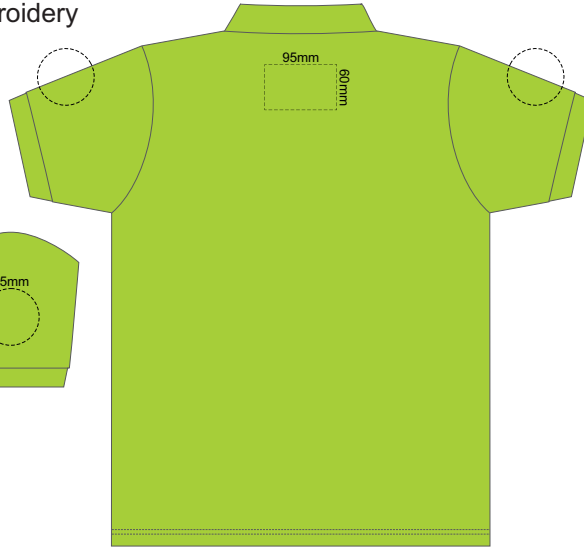

FRONT ADULT SMALL

BACK ADULT SMALL

Print area can be rotated to best suit.  
 Branding area can be moved anywhere within the red line.

10% of Actual Size  
 Colourflex Transfer  
 Faux Embroidery  
 DigiFlex Transfer

FRONT ADULT 4XL

BACK ADULT 4XL

Print area can be rotated to best suit.  
Branding area can be moved **anywhere within the red line.**

10% of Actual Size  
Colourflex Transfer  
Faux Embroidery  
DigiFlex Transfer

FRONT ADULT 5XL

BACK ADULT 5XL

Print area can be rotated to best suit.  
Branding area can be moved **anywhere within the red line.**

10% of Actual Size  
Embroidery

FRONT ADULT SMALL

BACK ADULT SMALL

10% of Actual Size  
Embroidery

FRONT ADULT MEDIUM

BACK ADULT MEDIUM

10% of Actual Size  
Embroidery

FRONT ADULT LARGE

BACK ADULT LARGE

10% of Actual Size  
Embroidery

FRONT ADULT XL

BACK ADULT XL