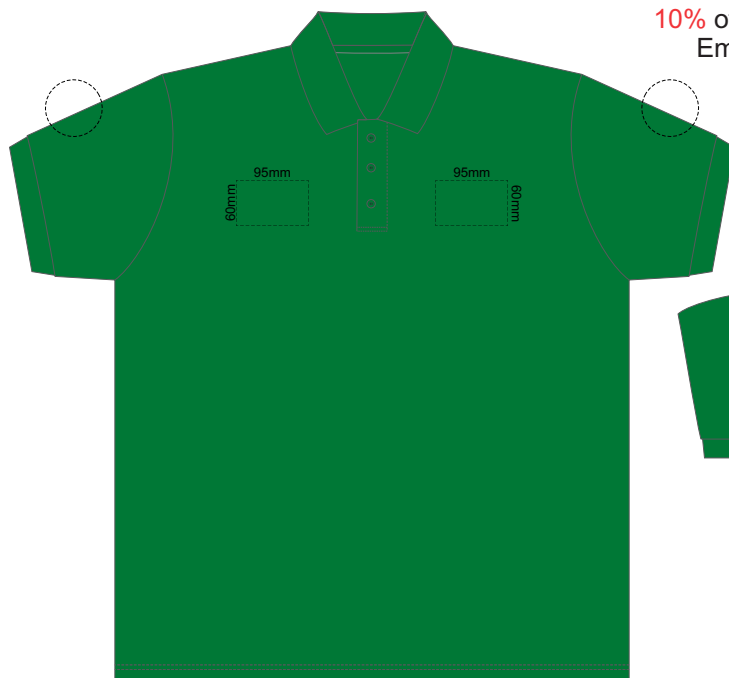

FRONT ADULT SMALL

BACK ADULT SMALL

Print area can be rotated to best suit.  
 Branding area can be moved anywhere within the red line.

10% of Actual Size  
 Colourflex Transfer  
 Faux Embroidery  
 DigiFlex Transfer

FRONT ADULT MEDIUM

BACK ADULT MEDIUM

10% of Actual Size  
Embroidery

FRONT ADULT LARGE

BACK ADULT LARGE

10% of Actual Size  
Embroidery

FRONT ADULT XL

BACK ADULT XL

10% of Actual Size  
Embroidery

FRONT ADULT XXL

BACK ADULT XXL

10% of Actual Size  
Embroidery

FRONT ADULT 3XL

BACK ADULT 3XL

10% of Actual Size  
Embroidery

FRONT ADULT 4XL

BACK ADULT 4XL