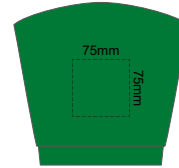

FRONT ADULT LARGE

BACK ADULT LARGE

Print area can be rotated to best suit.  
 Branding area can be moved anywhere within the red line.

10% of Actual Size  
Colourflex Transfer  
Faux Embroidery  
DigiFlex Transfer

FRONT ADULT XL

BACK ADULT XL

Print area can be rotated to best suit.  
Branding area can be moved anywhere within the red line.

10% of Actual Size  
Colourflex Transfer  
Faux Embroidery  
DigiFlex Transfer

FRONT ADULT XXL

BACK ADULT XXL

Print area can be rotated to best suit.  
Branding area can be moved anywhere within the red line.

10% of Actual Size  
Colourflex Transfer  
Faux Embroidery  
DigiFlex Transfer

FRONT ADULT 3XL

BACK ADULT 3XL

Print area can be rotated to best suit.  
Branding area can be moved **anywhere within the red line.**

10% of Actual Size  
Colourflex Transfer  
Faux Embroidery  
DigiFlex Transfer