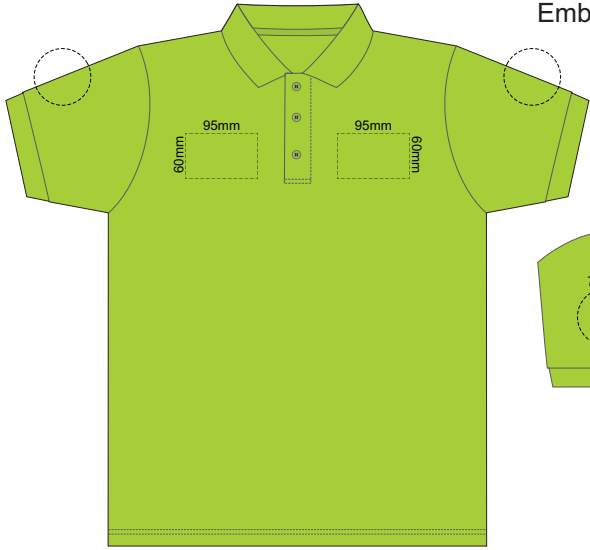

FRONT ADULT 4XL

BACK ADULT 4XL

Print area can be rotated to best suit.  
Branding area can be moved **anywhere within the red line.**

10% of Actual Size  
Colourflex Transfer  
Faux Embroidery  
DigiFlex Transfer

FRONT ADULT 5XL

BACK ADULT 5XL

Print area can be rotated to best suit.  
Branding area can be moved **anywhere within the red line.**

10% of Actual Size  
Embroidery

FRONT ADULT SMALL

BACK ADULT SMALL

10% of Actual Size  
Embroidery