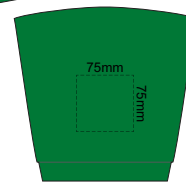

FRONT ADULT XXL

BACK ADULT XXL

Print area can be rotated to best suit.  
Branding area can be moved anywhere within the red line.

10% of Actual Size  
Colourflex Transfer  
Faux Embroidery  
DigiFlex Transfer

FRONT ADULT 3XL

BACK ADULT 3XL

Print area can be rotated to best suit.  
Branding area can be moved **anywhere within the red line.**

10% of Actual Size  
Colourflex Transfer  
Faux Embroidery  
DigiFlex Transfer

FRONT ADULT 4XL

BACK ADULT 4XL

Print area can be rotated to best suit.  
Branding area can be moved **anywhere within the red line.**

10% of Actual Size  
Colourflex Transfer  
Faux Embroidery  
DigiFlex Transfer

FRONT ADULT 5XL

BACK ADULT 5XL

Print area can be rotated to best suit.  
Branding area can be moved **anywhere within the red line.**

10% of Actual Size  
Embroidery

FRONT ADULT SMALL

BACK ADULT SMALL

10% of Actual Size  
Embroidery