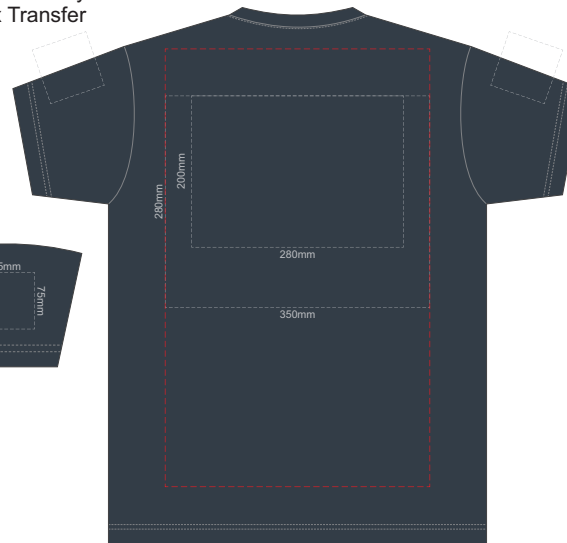

BACK ADULT MEDIUM

10% of Actual Size
Screen Print

FRONT ADULT XL

BACK ADULT XL

10% of Actual Size
Screen Print

FRONT ADULT XXL

BACK ADULT XXL

10% of Actual Size
Screen Print

FRONT ADULT 3XL

BACK ADULT 3XL

10% of Actual Size
Colourflex Transfer
Faux Embroidery
DigiFlex Transfer

FRONT ADULT EXTRA SMALL

Print area can be rotated to best suit.
Branding area can be moved anywhere within the red line.

BACK ADULT EXTRA SMALL

Print area can be rotated to best suit.
Branding area can be moved anywhere within the red line.

10% of Actual Size
Colourflex Transfer
Faux Embroidery
DigiFlex Transfer

FRONT ADULT SMALL

Print area can be rotated to best suit.
Branding area can be moved anywhere within the red line.

BACK ADULT SMALL

Print area can be rotated to best suit.
Branding area can be moved anywhere within the red line.