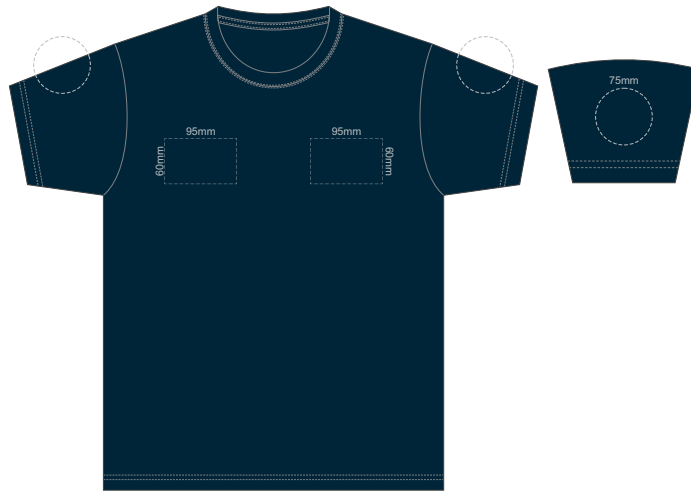

FRONT ADULT 3XL

BACK ADULT 3XL

10% of Actual Size
Colourflex Transfer
Faux Embroidery
DigiFlex Transfer

FRONT ADULT EXTRA SMALL

Print area can be rotated to best suit.
Branding area can be moved anywhere within the red line.

Print area can be rotated to best suit.
Branding area can be moved anywhere within the red line.

BACK ADULT SMALL

Print area can be rotated to best suit.
Branding area can be moved anywhere within the red line.

BACK ADULT XXL

Print area can be rotated to best suit.
Branding area can be moved anywhere within the red line.

10% of Actual Size
Colourflex Tranfer
Faux Embroidery
DigiFlex Transfer

FRONT ADULT 3XL

Print area can be rotated to best suit.
Branding area can be moved anywhere within the red line.

BACK ADULT 3XL

Print area can be rotated to best suit.
Branding area can be moved anywhere within the red line.

10% of Actual Size
Embroidery

FRONT ADULT EXTRA SMALL

10% of Actual Size
Embroidery

FRONT ADULT SMALL