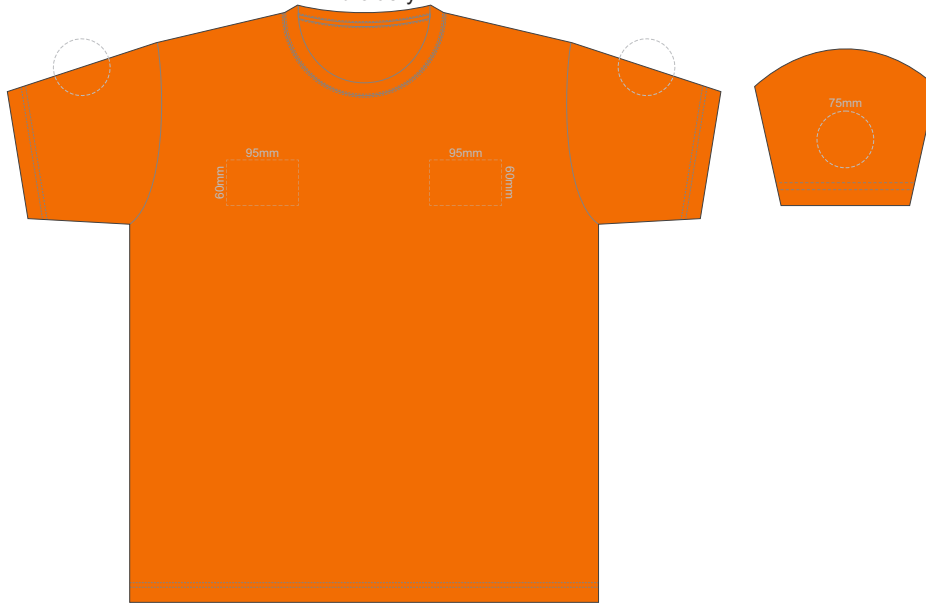

FRONT ADULT 3XL

BACK ADULT 3XL

10% of Actual Size
Colourflex Transfer
Faux Embroidery
DigiFlex Transfer

FRONT ADULT EXTRA SMALL

Print area can be rotated to best suit.
Branding area can be moved anywhere within the red line.

BACK ADULT EXTRA SMALL

Print area can be rotated to best suit.
Branding area can be moved anywhere within the red line.

10% of Actual Size
Colourflex Transfer
Faux Embroidery
DigiFlex Transfer

FRONT ADULT SMALL

Print area can be rotated to best suit.
Branding area can be moved anywhere within the red line.

BACK ADULT SMALL

Print area can be rotated to best suit.
Branding area can be moved anywhere within the red line.

10% of Actual Size
Embroidery

FRONT ADULT MEDIUM

10% of Actual Size
Embroidery

FRONT ADULT XL

10% of Actual Size
Embroidery

FRONT ADULT XXL

10% of Actual Size
Embroidery

FRONT ADULT 3XL