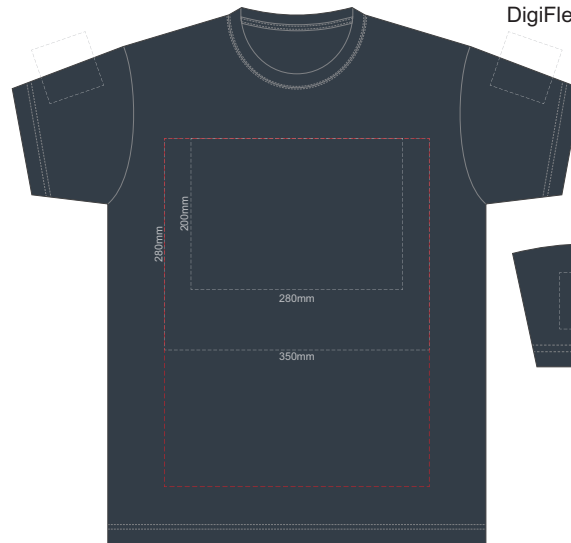

BACK ADULT MEDIUM

10% of Actual Size
Screen Print

FRONT ADULT XL

BACK ADULT XL

10% of Actual Size
Screen Print

FRONT ADULT XXL

BACK ADULT XXL

10% of Actual Size
Screen Print

FRONT ADULT 3XL

BACK ADULT 3XL

10% of Actual Size
Colourflex Transfer
Faux Embroidery
DigiFlex Transfer

FRONT ADULT EXTRA SMALL

Print area can be rotated to best suit.
Branding area can be moved anywhere within the red line.

BACK ADULT EXTRA SMALL

Print area can be rotated to best suit.
Branding area can be moved anywhere within the red line.

10% of Actual Size
Colourflex Transfer
Faux Embroidery
DigiFlex Transfer

FRONT ADULT SMALL

Print area can be rotated to best suit.
Branding area can be moved anywhere within the red line.

BACK ADULT SMALL

Print area can be rotated to best suit.
Branding area can be moved anywhere within the red line.