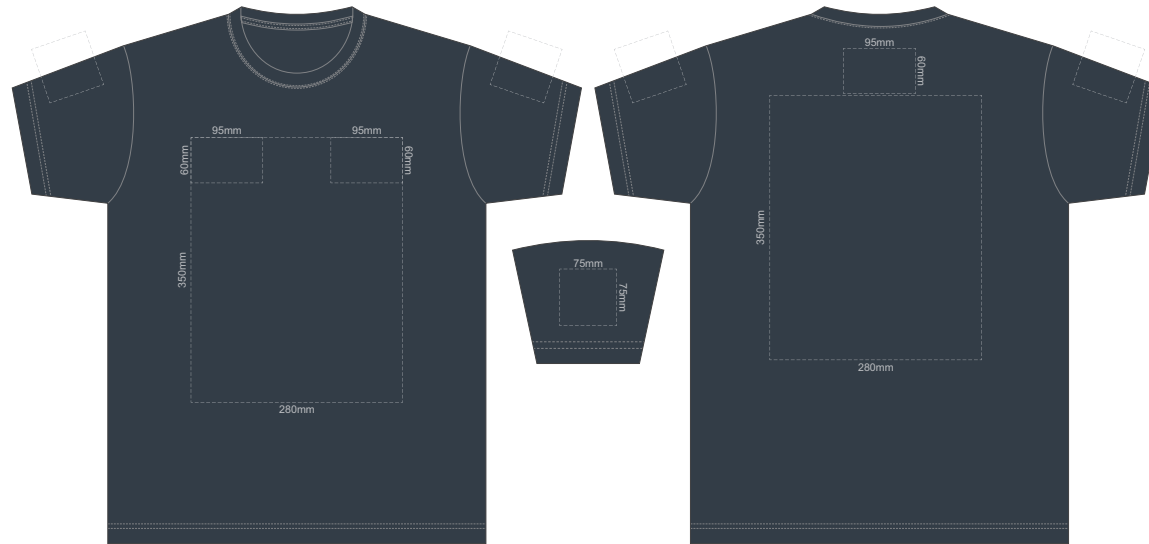

10% of Actual Size
Screen Print

FRONT ADULT EXTRA SMALL

BACK ADULT EXTRA SMALL

10% of Actual Size
Screen Print

FRONT ADULT SMALL

BACK ADULT SMALL

10% of Actual Size
Screen Print

FRONT ADULT MEDIUM

BACK ADULT MEDIUM

10% of Actual Size
Screen Print

FRONT ADULT XL

BACK ADULT XL

10% of Actual Size
Screen Print

FRONT ADULT XXL

BACK ADULT XXL

10% of Actual Size
Screen Print

FRONT ADULT 3XL

BACK ADULT 3XL

10% of Actual Size
Colourflex Transfer
Faux Embroidery
DigiFlex Transfer

FRONT ADULT EXTRA SMALL

Print area can be rotated to best suit.
Branding area can be moved anywhere within the red line.

BACK ADULT EXTRA SMALL

Print area can be rotated to best suit.
Branding area can be moved anywhere within the red line.

10% of Actual Size
Colourflex Transfer
Faux Embroidery
DigiFlex Transfer

FRONT ADULT SMALL