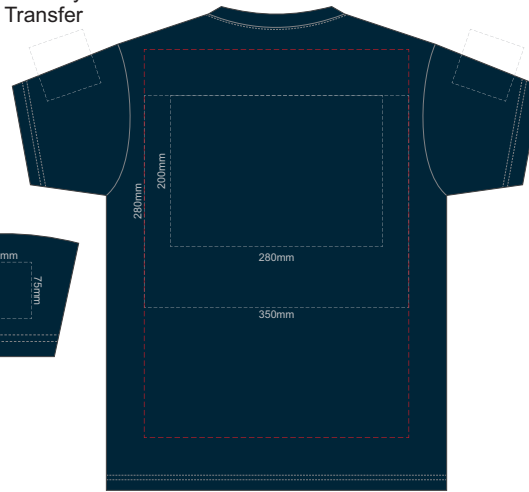

BACK ADULT MEDIUM

10% of Actual Size
Screen Print

FRONT ADULT XL

BACK ADULT XL

10% of Actual Size
Screen Print

FRONT ADULT XXL

BACK ADULT XXL

10% of Actual Size
Screen Print

FRONT ADULT 3XL

BACK ADULT 3XL

10% of Actual Size
Colourflex Transfer
Faux Embroidery
DigiFlex Transfer

FRONT ADULT EXTRA SMALL

Print area can be rotated to best suit.
Branding area can be moved anywhere within the red line.

BACK ADULT EXTRA SMALL

Print area can be rotated to best suit.
Branding area can be moved anywhere within the red line.

10% of Actual Size
Colourflex Transfer
Faux Embroidery
DigiFlex Transfer

FRONT ADULT SMALL

Print area can be rotated to best suit.
Branding area can be moved anywhere within the red line.

BACK ADULT SMALL

Print area can be rotated to best suit.
Branding area can be moved anywhere within the red line.