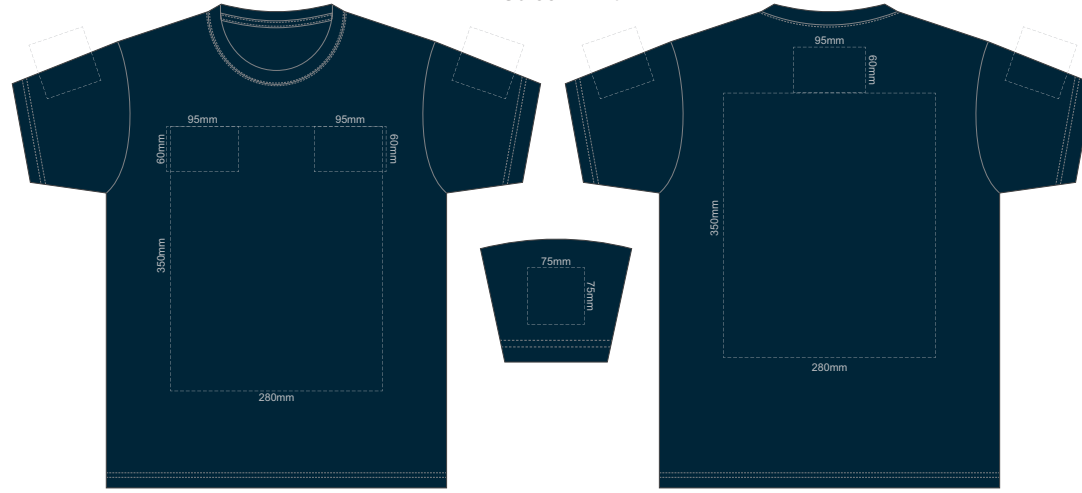

10% of Actual Size
Screen Print

FRONT ADULT EXTRA SMALL

BACK ADULT EXTRA SMALL

10% of Actual Size
Screen Print

FRONT ADULT SMALL

BACK ADULT SMALL

10% of Actual Size
Screen Print

FRONT ADULT MEDIUM

BACK ADULT MEDIUM

10% of Actual Size
Screen Print

FRONT ADULT XL

BACK ADULT XL

10% of Actual Size
Screen Print

FRONT ADULT XXL

BACK ADULT XXL

10% of Actual Size
Screen Print

FRONT ADULT 3XL

BACK ADULT 3XL

10% of Actual Size
Colourflex Transfer
Faux Embroidery
DigiFlex Transfer

FRONT ADULT EXTRA SMALL

Print area can be rotated to best suit.
Branding area can be moved anywhere within the red line.

BACK ADULT EXTRA SMALL

Print area can be rotated to best suit.
Branding area can be moved anywhere within the red line.

10% of Actual Size
Colourflex Transfer
Faux Embroidery
DigiFlex Transfer

FRONT ADULT SMALL