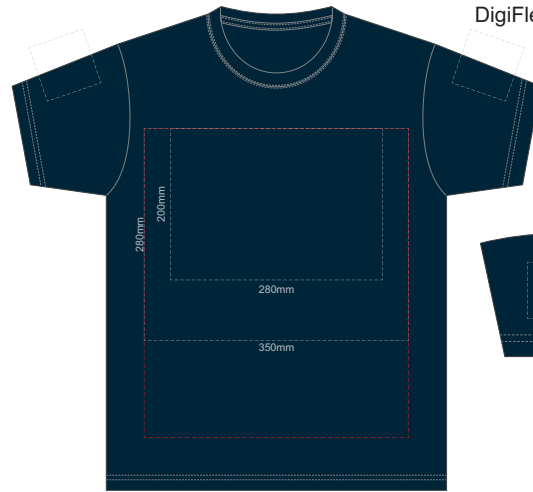

10% of Actual Size
Screen Print

FRONT ADULT EXTRA SMALL

BACK ADULT EXTRA SMALL

10% of Actual Size
Screen Print

FRONT ADULT SMALL

BACK ADULT SMALL

10% of Actual Size
Screen Print

FRONT ADULT MEDIUM

BACK ADULT MEDIUM

10% of Actual Size
Screen Print

FRONT ADULT XL

BACK ADULT XL

10% of Actual Size
Screen Print

FRONT ADULT XXL

BACK ADULT XXL

10% of Actual Size
Screen Print

FRONT ADULT 3XL

BACK ADULT 3XL

10% of Actual Size
Colourflex Transfer
Faux Embroidery
DigiFlex Transfer

FRONT ADULT EXTRA SMALL

Print area can be rotated to best suit.
Branding area can be moved anywhere within the red line.

BACK ADULT EXTRA SMALL

Print area can be rotated to best suit.
Branding area can be moved anywhere within the red line.

10% of Actual Size
Colourflex Transfer
Faux Embroidery
DigiFlex Transfer

FRONT ADULT SMALL