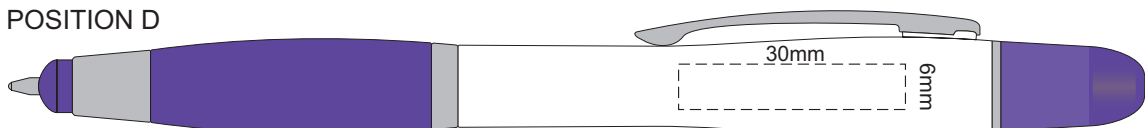

100% of Actual Size  
Pad Print

POSITION D

POSITION E

100% of Actual Size  
Pad Print

POSITION D

POSITION E

100% of Actual Size  
Direct Digital

POSITION D

POSITION E

100% of Actual Size  
Direct Digital

POSITION D

POSITION E

100% of Actual Size  
Pad Print (one side only)

100% of Actual Size  
Digital Packaging Print  
(one side only)

Digital Print is only available for natural option  
Artwork will be printed directly onto the product via CMYK printing (no white),  
colours will not be vibrant due to white ink not being available for this process.