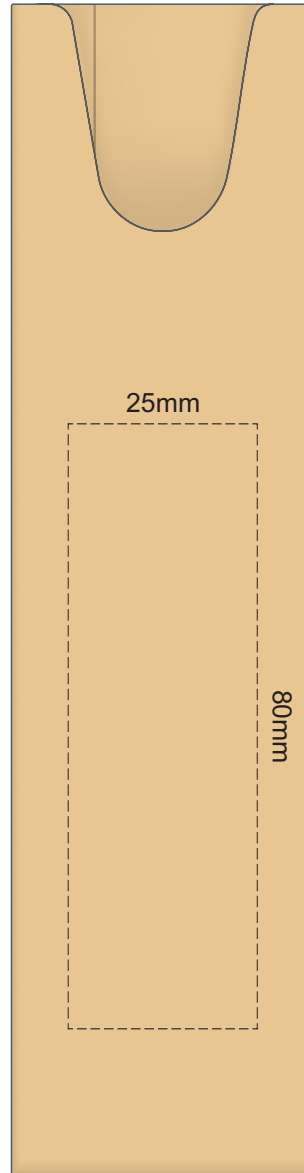

100% of Actual Size  
Pad Print

POSITION D

POSITION E

100% of Actual Size  
Pad Print

POSITION D

POSITION E

100% of Actual Size  
Direct Digital

POSITION D

POSITION E

100% of Actual Size  
Direct Digital

POSITION D

POSITION E

100% of Actual Size  
Pad Print (one side only)

100% of Actual Size  
Digital Packaging Print  
(one side only)

Digital Print is only available for natural option  
Artwork will be printed directly onto the product via CMYK printing (no white),  
colours will not be vibrant due to white ink not being available for this process.