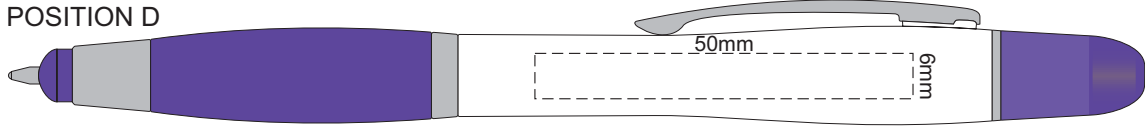

100% of Actual Size  
Pad Print

POSITION D

POSITION E

100% of Actual Size  
Pad Print

POSITION D

POSITION E

100% of Actual Size  
Direct Digital

POSITION D

POSITION E

100% of Actual Size  
Direct Digital

POSITION D

POSITION E

100% of Actual Size  
Pad Print (one side only)

100% of Actual Size  
Digital Packaging Print  
(one side only)

Digital Print is only available for natural option  
Artwork will be printed directly onto the product via CMYK printing (no white),  
colours will not be vibrant due to white ink not being available for this process.