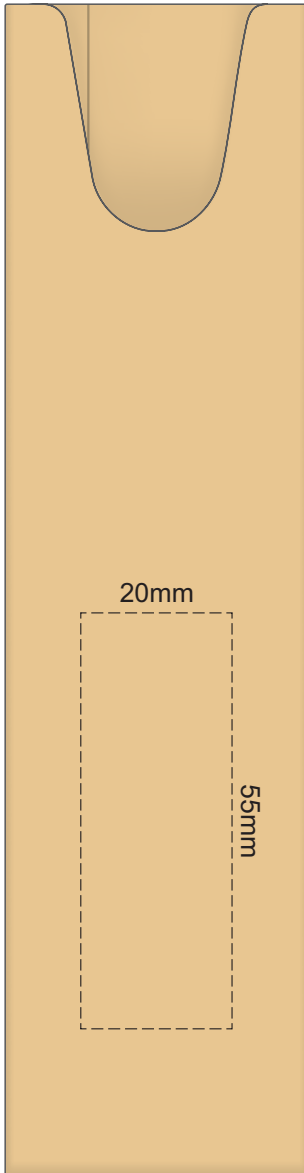

100% of Actual Size  
Pad Print

POSITION D

POSITION E

100% of Actual Size  
Pad Print

POSITION D

POSITION E

100% of Actual Size  
Direct Digital

POSITION D

POSITION E

100% of Actual Size  
Direct Digital

POSITION D

POSITION E

100% of Actual Size  
Pad Print (one side only)

100% of Actual Size  
Digital Packaging Print  
(one side only)

Digital Print is only available for natural option  
Artwork will be printed directly onto the product via CMYK printing (no white),  
colours will not be vibrant due to white ink not being available for this process.