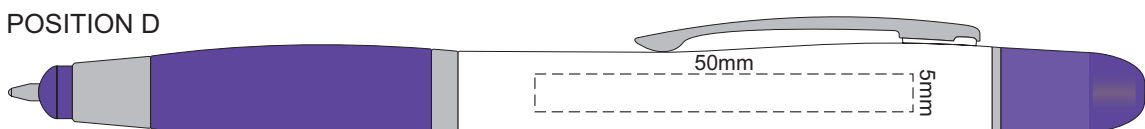

100% of Actual Size  
Pad Print

POSITION D

POSITION E

100% of Actual Size  
Pad Print

POSITION D

POSITION E

100% of Actual Size  
Direct Digital

POSITION D

POSITION E

100% of Actual Size  
Direct Digital

POSITION D

POSITION E

100% of Actual Size  
Pad Print (one side only)

100% of Actual Size  
Digital Packaging Print  
(one side only)

Digital Print is only available for natural option  
Artwork will be printed directly onto the product via CMYK printing (no white),  
colours will not be vibrant due to white ink not being available for this process.