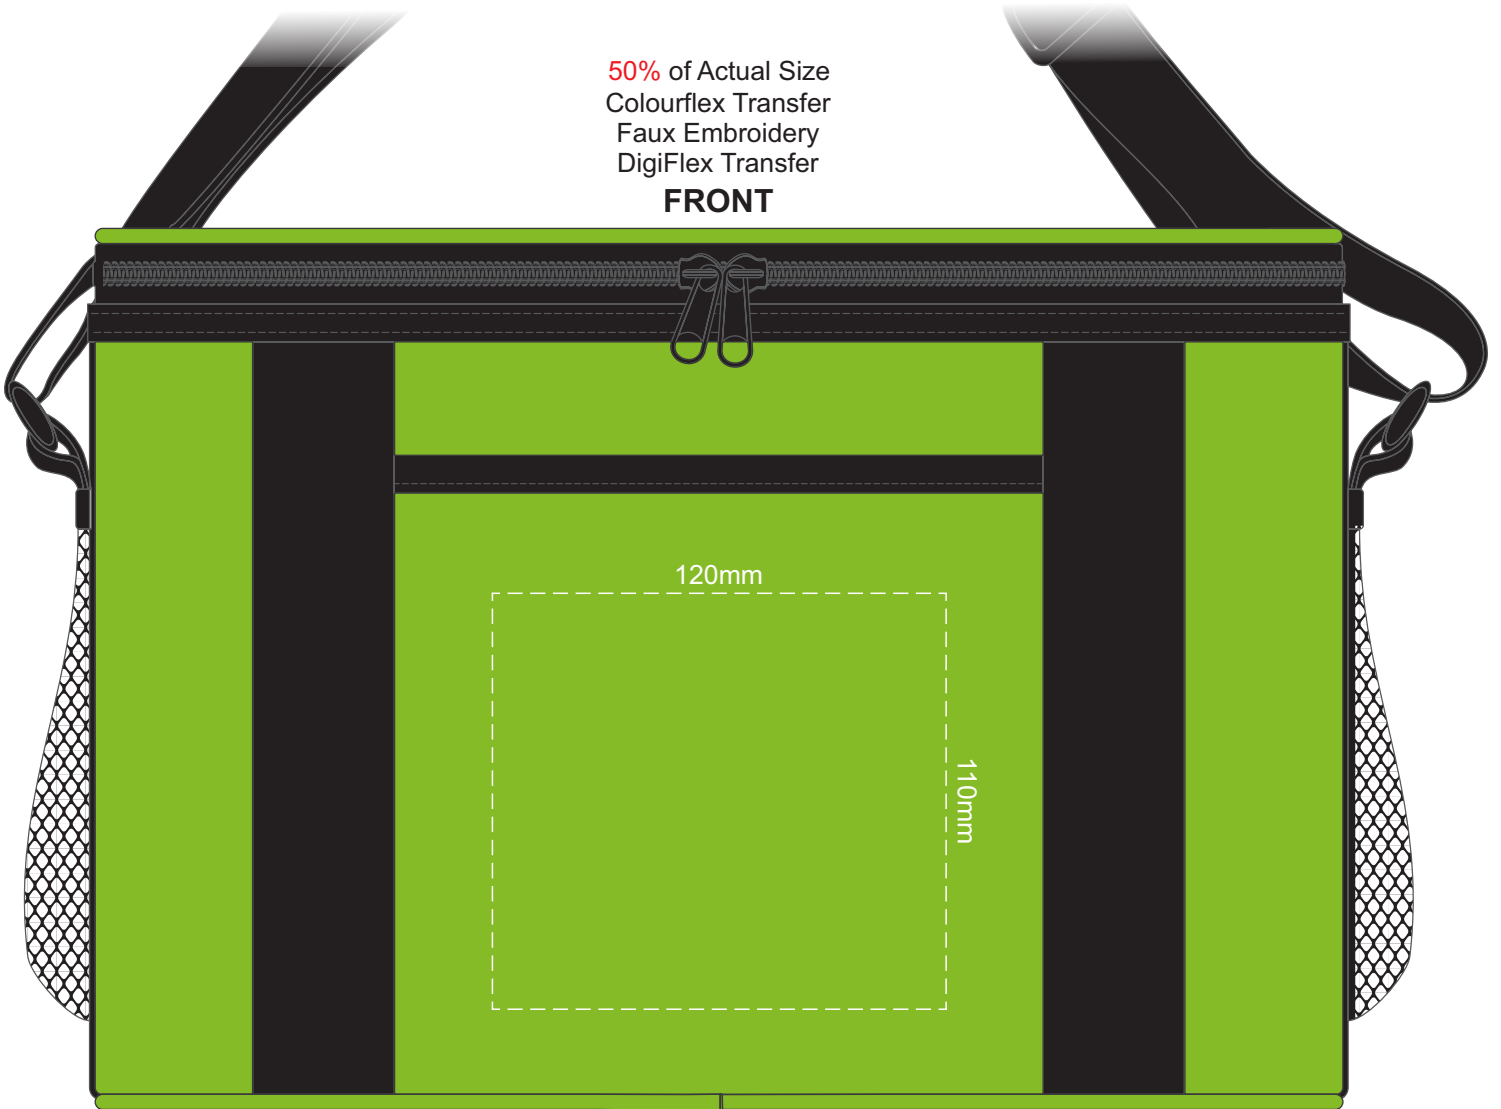

50% of Actual Size  
Screen Print

FRONT

50% of Actual Size  
Screen Print

**BACK**

50% of Actual Size  
Colourflex Transfer  
Faux Embroidery  
DigiFlex Transfer  
**FRONT**

50% of Actual Size  
Colourflex Transfer  
Faux Embroidery  
DigiFlex Transfer  
**BACK**

50% of Actual Size  
Embroidery  
**FRONT**

50% of Actual Size  
Embroidery  
**BACK**