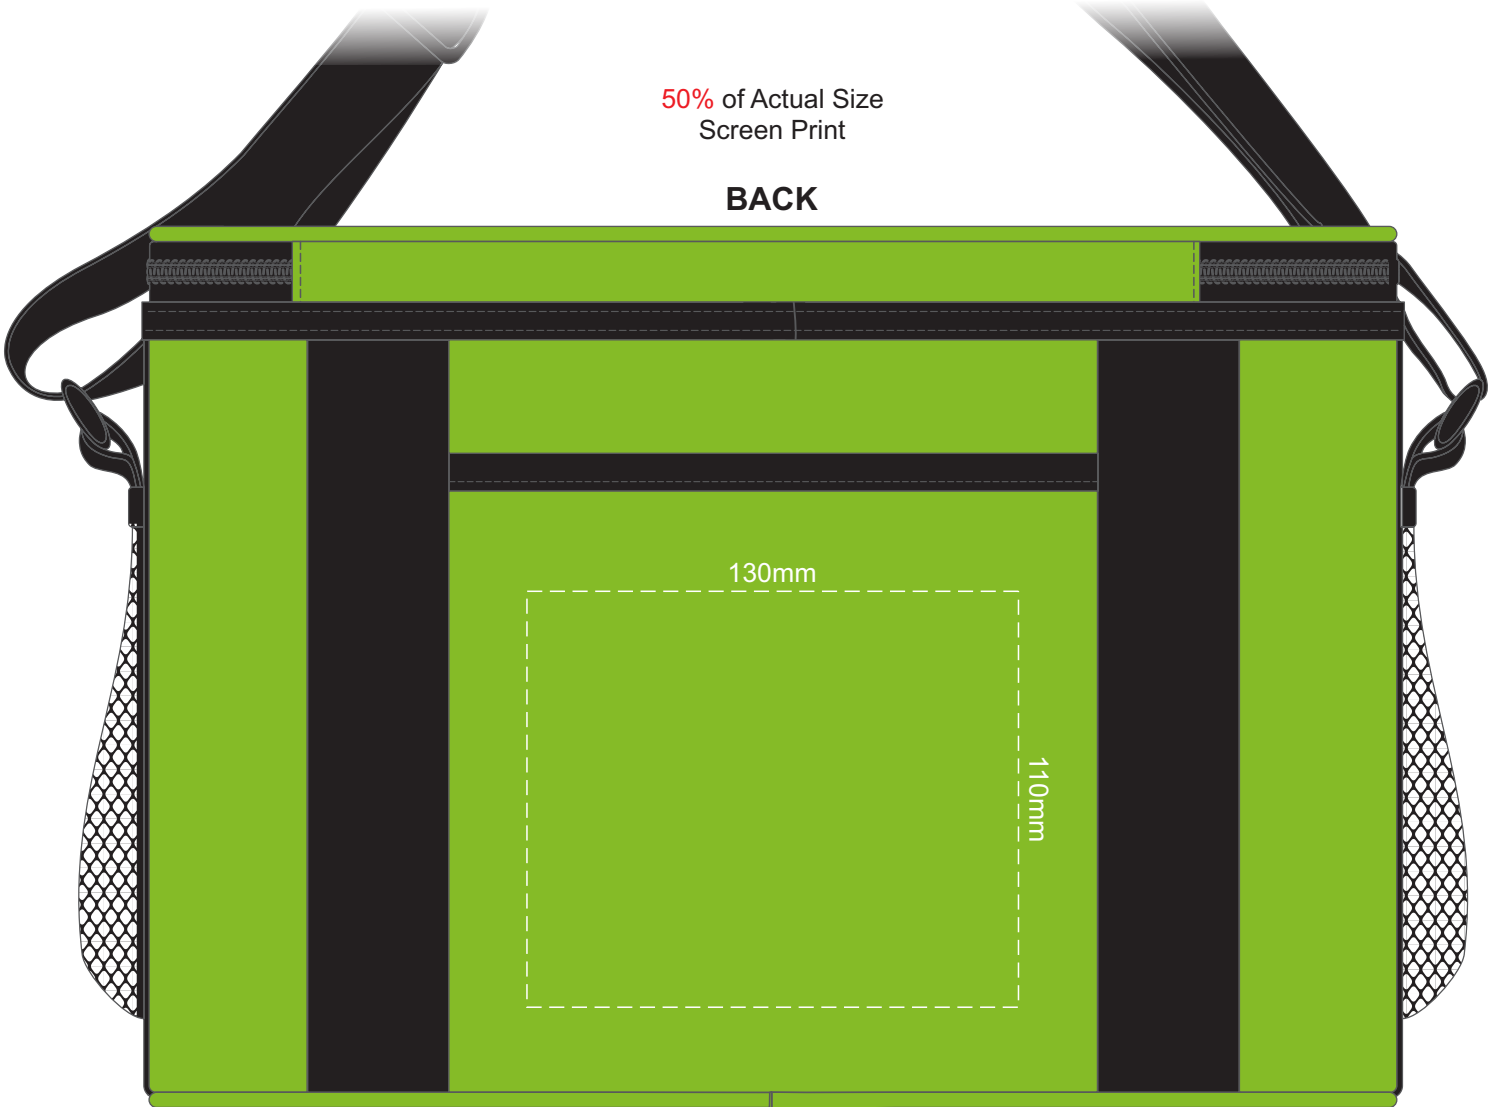

50% of Actual Size  
Screen Print

FRONT

50% of Actual Size  
Screen Print

**BACK**

50% of Actual Size  
Colourflex Transfer  
Faux Embroidery  
DigiFlex Transfer  
**FRONT**

50% of Actual Size  
Colourflex Transfer  
Faux Embroidery  
DigiFlex Transfer  
**BACK**

50% of Actual Size  
Embroidery  
**FRONT**

50% of Actual Size  
Embroidery  
**BACK**