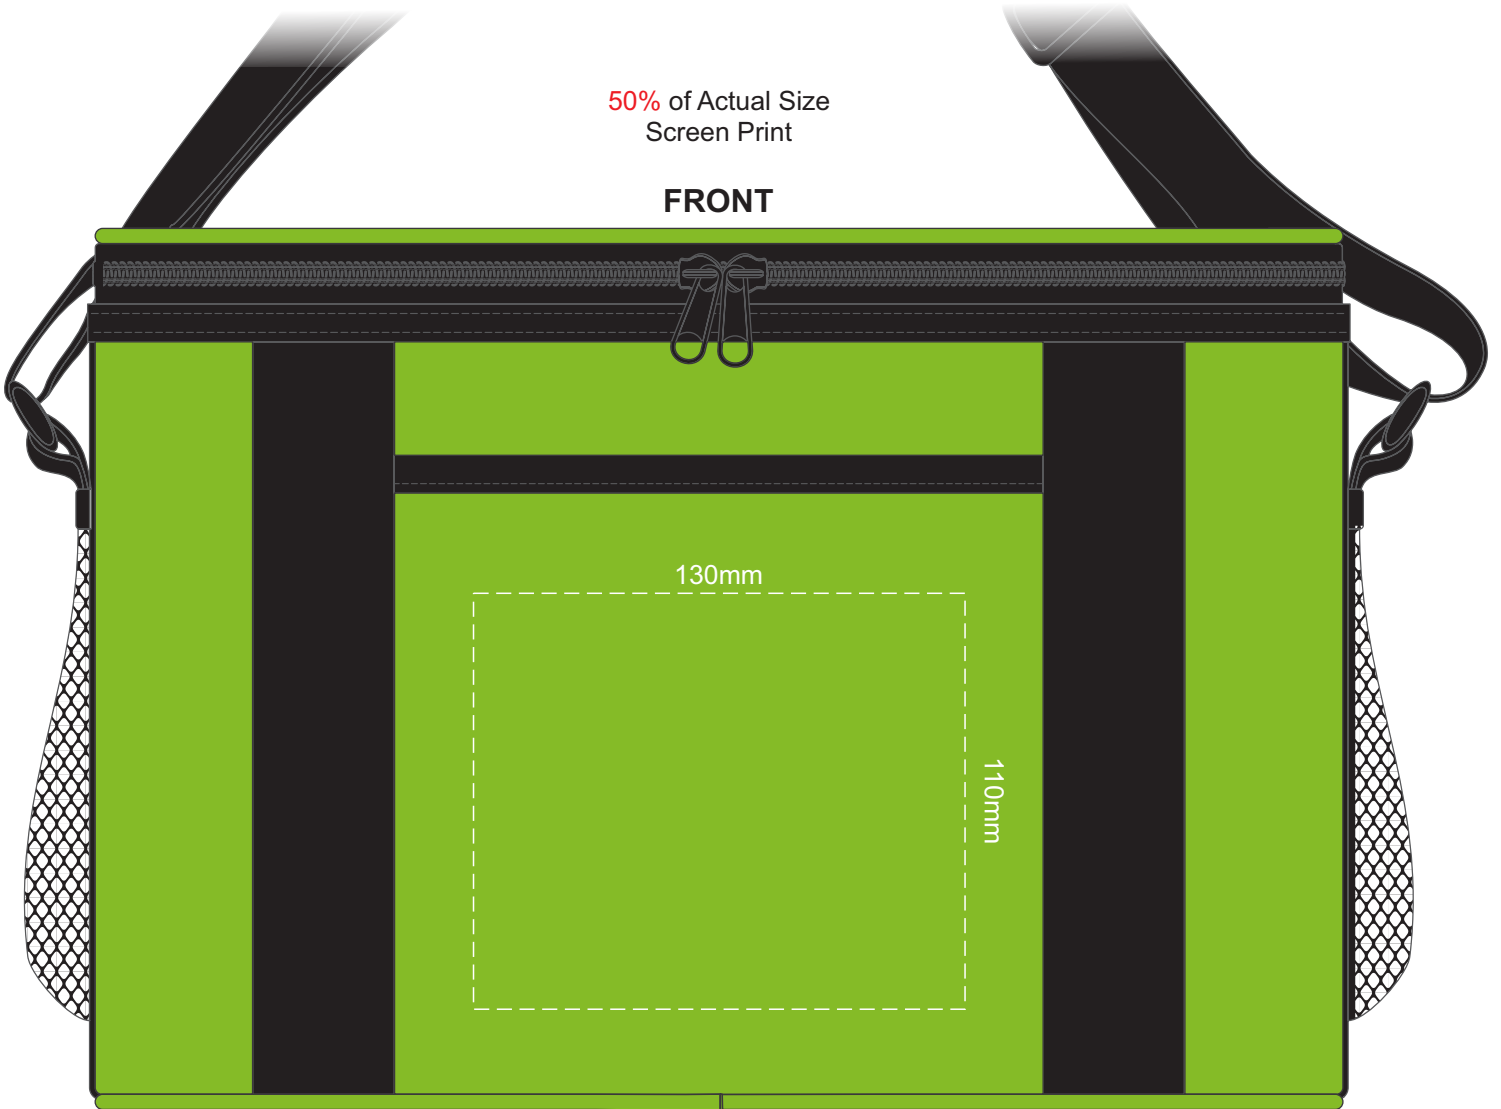

50% of Actual Size  
Screen Print

FRONT

50% of Actual Size  
Screen Print

**BACK**

50% of Actual Size  
Colourflex Transfer  
Faux Embroidery  
DigiFlex Transfer  
**FRONT**

50% of Actual Size  
Colourflex Transfer  
Faux Embroidery  
DigiFlex Transfer  
**BACK**

50% of Actual Size  
Embroidery  
**FRONT**

50% of Actual Size  
Embroidery  
**BACK**