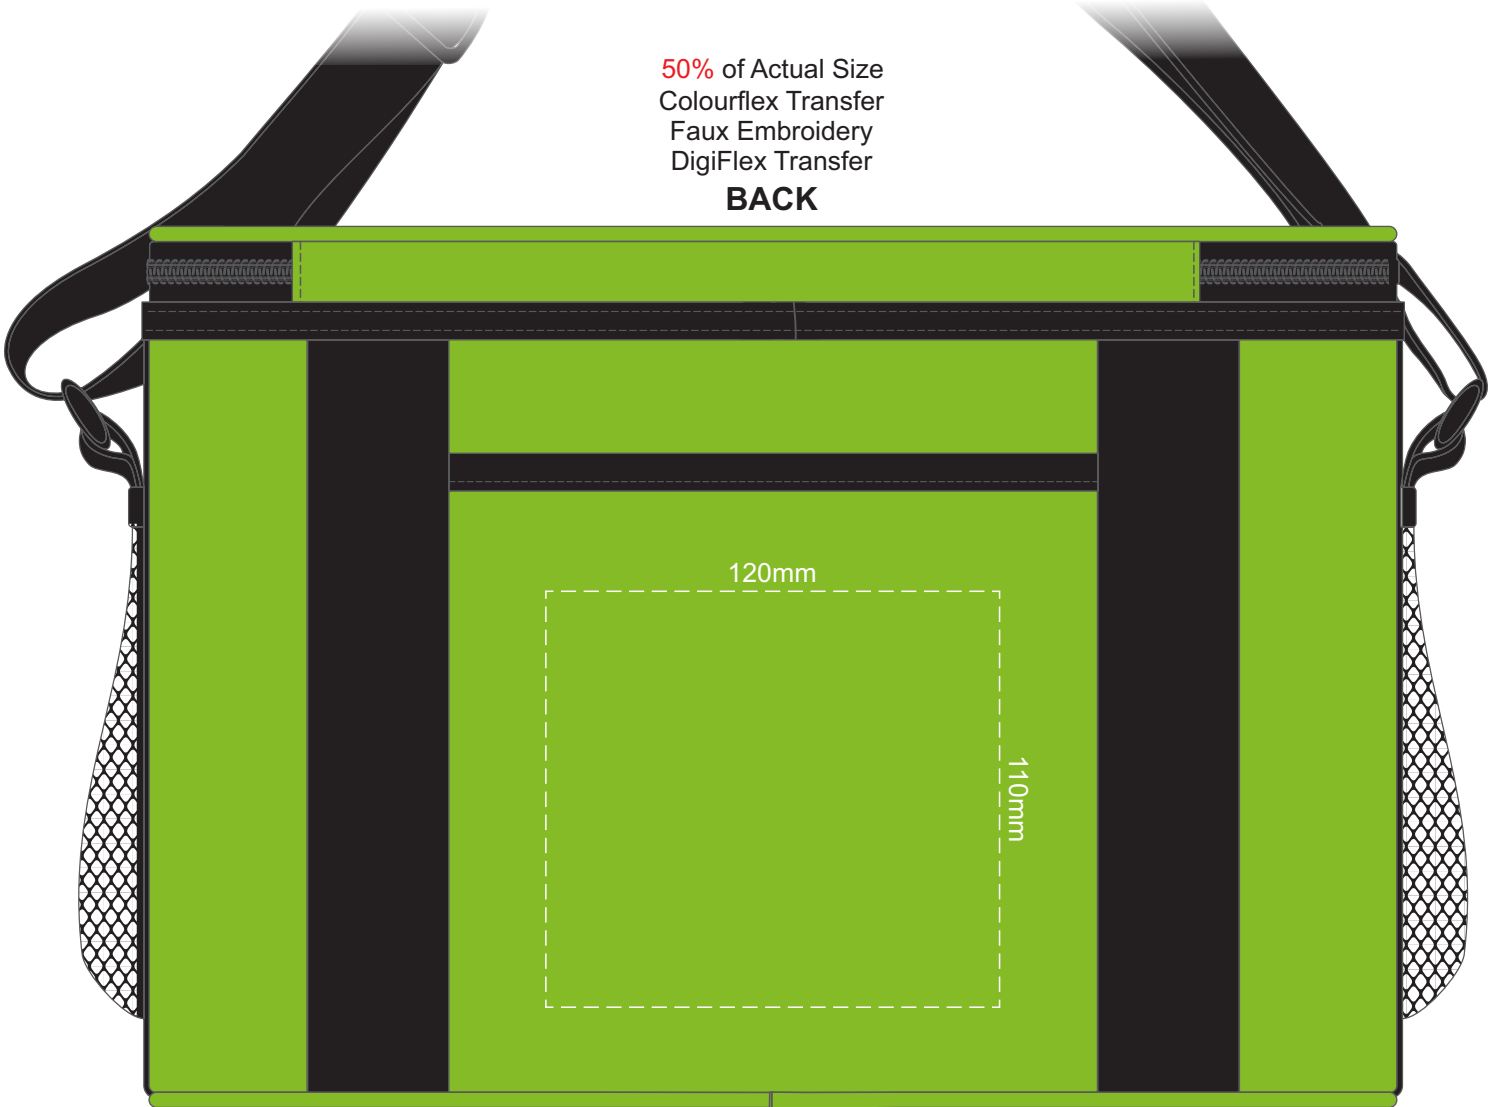

50% of Actual Size  
Screen Print

FRONT

50% of Actual Size  
Screen Print

**BACK**

50% of Actual Size  
Colourflex Transfer  
Faux Embroidery  
DigiFlex Transfer  
**FRONT**

50% of Actual Size  
Colourflex Transfer  
Faux Embroidery  
DigiFlex Transfer  
**BACK**

50% of Actual Size  
Embroidery  
**FRONT**

50% of Actual Size  
Embroidery  
**BACK**