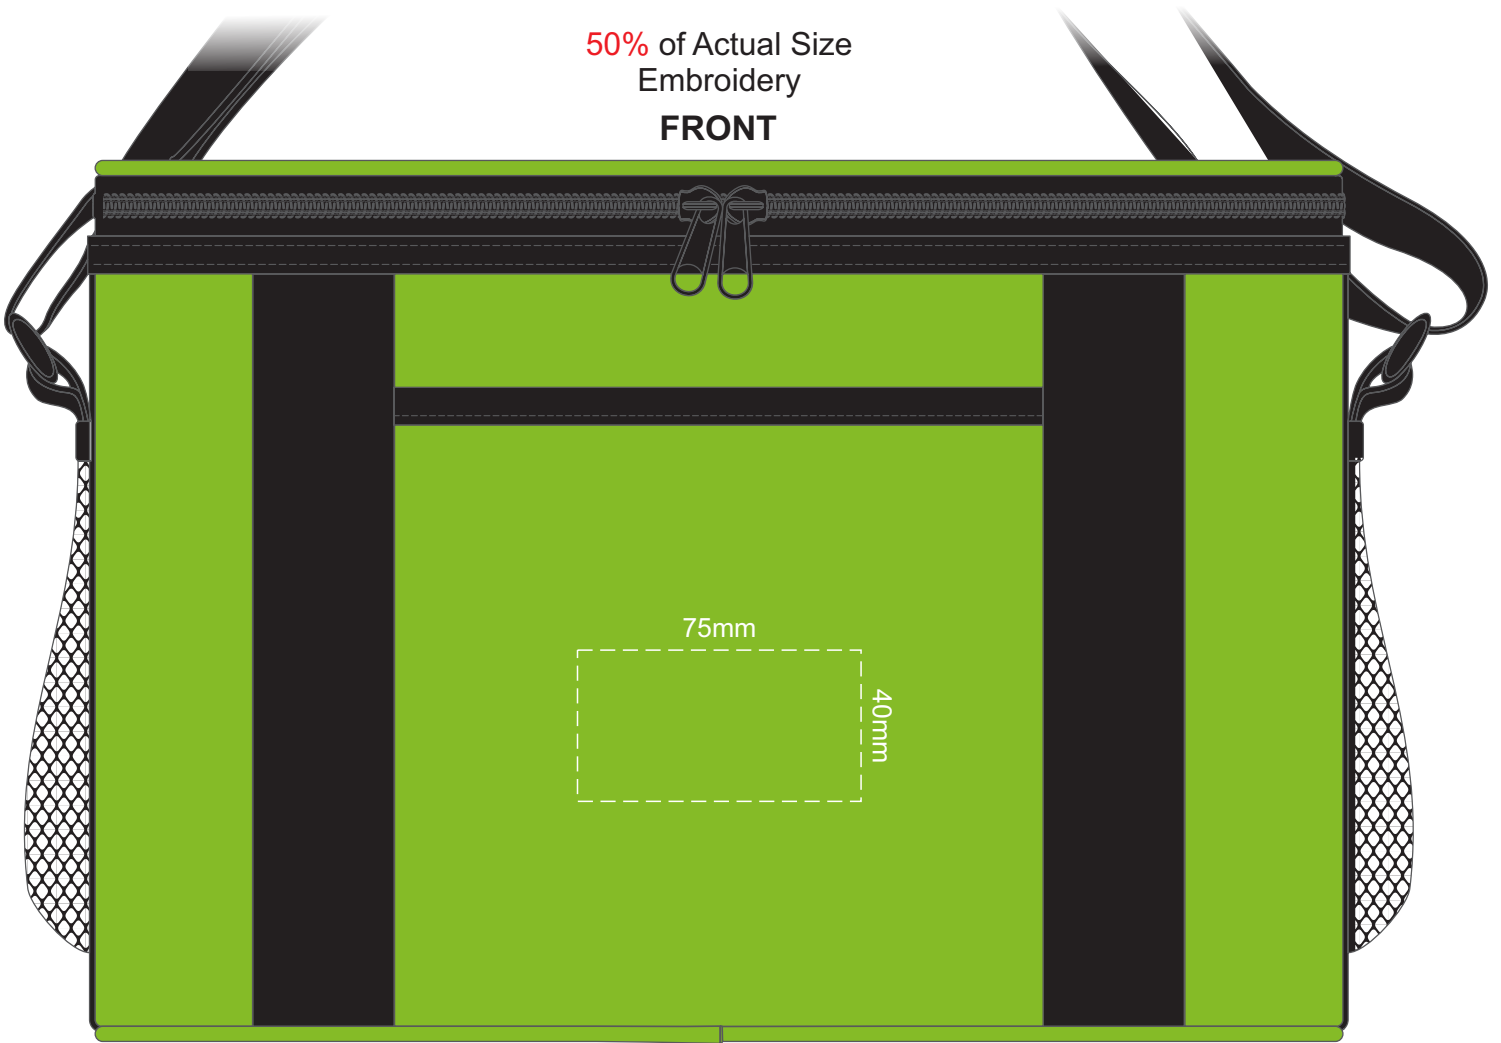

50% of Actual Size  
Screen Print

FRONT

50% of Actual Size  
Screen Print

**BACK**

50% of Actual Size  
Colourflex Transfer  
Faux Embroidery  
DigiFlex Transfer  
**FRONT**

50% of Actual Size  
Colourflex Transfer  
Faux Embroidery  
DigiFlex Transfer  
**BACK**

50% of Actual Size  
Embroidery  
**FRONT**

50% of Actual Size  
Embroidery  
**BACK**