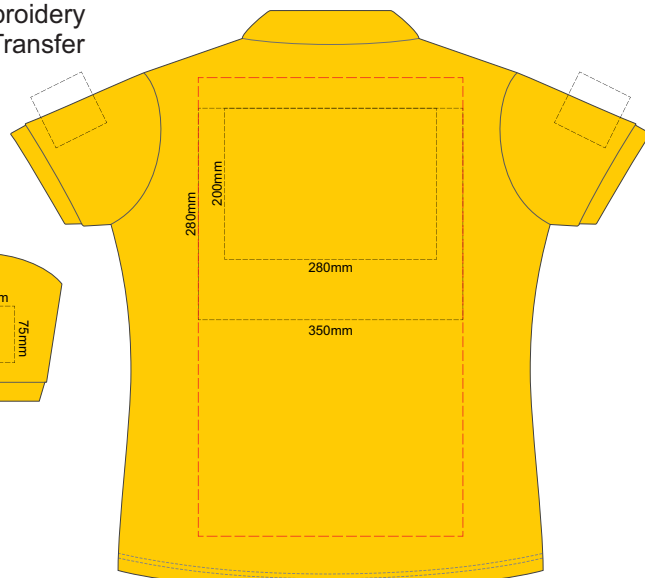

10% of Actual Size  
Colourflex Transfer  
Faux Embroidery  
DigiFlex Transfer

FRONT WOMEN'S LARGE

BACK WOMEN'S LARGE  
Print area can be rotated to best suit.  
Branding area can be moved anywhere within the red line.

10% of Actual Size  
Colourflex Transfer  
Faux Embroidery  
DigiFlex Transfer

FRONT WOMEN'S XL

BACK WOMEN'S XL

Print area can be rotated to best suit.  
Branding area can be moved anywhere within the red line.

10% of Actual Size  
Colourflex Transfer  
Faux Embroidery  
DigiFlex Transfer

FRONT WOMEN'S XXL

BACK WOMEN'S XXL

Print area can be rotated to best suit.  
Branding area can be moved anywhere within the red line.

10% of Actual Size  
Colourflex Transfer  
Faux Embroidery  
DigiFlex Transfer

FRONT WOMEN'S 3XL

BACK WOMEN'S 3XL

Print area can be rotated to best suit.  
Branding area can be moved anywhere within the red line.