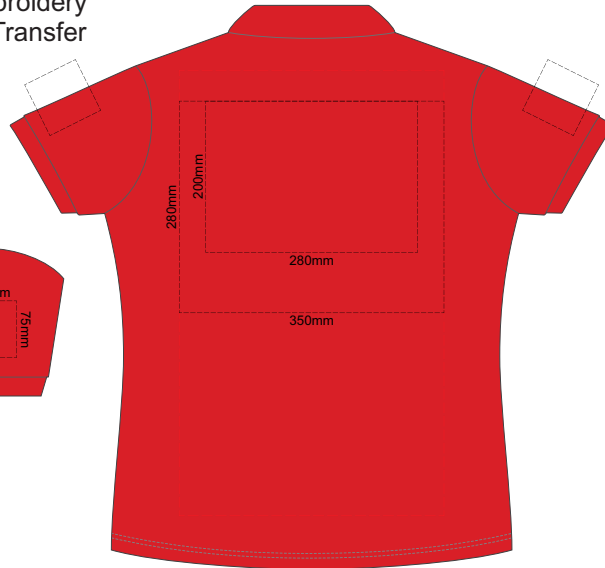

10% of Actual Size  
Colourflex Transfer  
Faux Embroidery  
DigiFlex Transfer

FRONT WOMEN'S MEDIUM

BACK WOMEN'S MEDIUM  
Print area 210x260mm can be rotated to best suit.  
Branding area can be moved anywhere within the red line.

10% of Actual Size  
Colourflex Transfer  
Faux Embroidery  
DigiFlex Transfer

FRONT WOMEN'S LARGE

BACK WOMEN'S LARGE  
Print area can be rotated to best suit.  
Branding area can be moved anywhere within the red line.

10% of Actual Size  
Colourflex Transfer  
Faux Embroidery  
DigiFlex Transfer

FRONT WOMEN'S XL

BACK WOMEN'S XL

Print area can be rotated to best suit.  
Branding area can be moved anywhere within the red line.

10% of Actual Size  
Colourflex Transfer  
Faux Embroidery  
DigiFlex Transfer

FRONT WOMEN'S XXL

BACK WOMEN'S XXL

Print area can be rotated to best suit.  
Branding area can be moved anywhere within the red line.