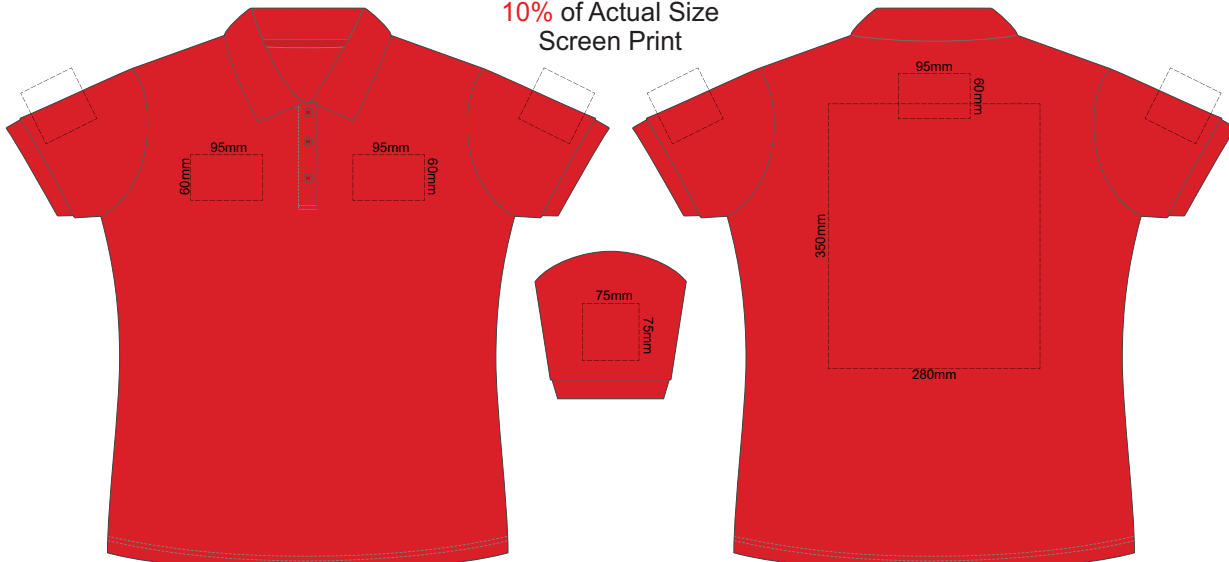

10% of Actual Size  
Screen Print

FRONT WOMEN'S SMALL

BACK WOMEN'S SMALL

10% of Actual Size  
Screen Print

FRONT WOMEN'S MEDIUM

BACK WOMEN'S MEDIUM

10% of Actual Size  
Screen Print

FRONT WOMEN'S LARGE

BACK WOMEN'S LARGE

10% of Actual Size  
Screen Print

FRONT WOMEN'S XL

BACK WOMEN'S XL

10% of Actual Size  
Screen Print

FRONT WOMEN'S XXL

BACK WOMEN'S XXL

10% of Actual Size  
Screen Print

FRONT WOMEN'S 3XL

BACK WOMEN'S 3XL

10% of Actual Size  
Colourflex Transfer  
Faux Embroidery  
DigiFlex Transfer

FRONT WOMEN'S SMALL

BACK WOMEN'S SMALL  
Print area 210x260mm can be rotated to best suit.  
Branding area can be moved anywhere within the red line.

10% of Actual Size  
Colourflex Transfer  
Faux Embroidery  
DigiFlex Transfer

FRONT WOMEN'S MEDIUM

BACK WOMEN'S MEDIUM  
Print area 210x260mm can be rotated to best suit.  
Branding area can be moved anywhere within the red line.