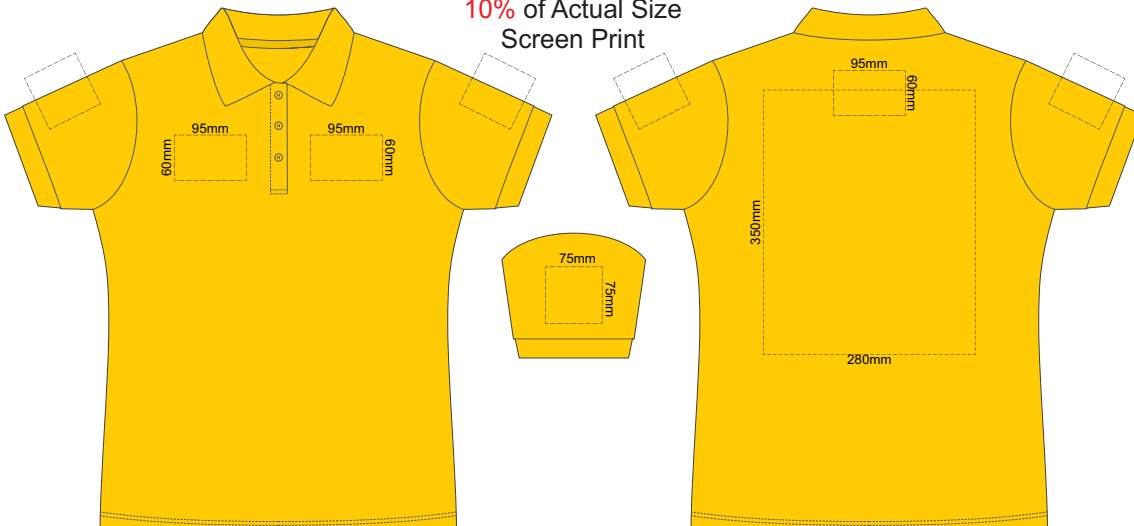

10% of Actual Size  
Screen Print

FRONT WOMEN'S SMALL

BACK WOMEN'S SMALL

10% of Actual Size  
Screen Print

FRONT WOMEN'S MEDIUM

BACK WOMEN'S MEDIUM

10% of Actual Size  
Screen Print

FRONT WOMEN'S LARGE

FRONT WOMEN'S 3XL

BACK WOMEN'S 3XL

10% of Actual Size  
Colourflex Transfer  
Faux Embroidery  
DigiFlex Transfer

FRONT WOMEN'S SMALL

BACK WOMEN'S SMALL  
Print area 210x260mm can be rotated to best suit.  
Branding area can be moved anywhere within the red line.

10% of Actual Size  
Colourflex Transfer  
Faux Embroidery  
DigiFlex Transfer

FRONT WOMEN'S MEDIUM

BACK WOMEN'S MEDIUM  
Print area 210x260mm can be rotated to best suit.  
Branding area can be moved anywhere within the red line.

10% of Actual Size  
Colourflex Transfer  
Faux Embroidery  
DigiFlex Transfer

FRONT WOMEN'S LARGE

BACK WOMEN'S LARGE  
Print area can be rotated to best suit.  
Branding area can be moved anywhere within the red line.