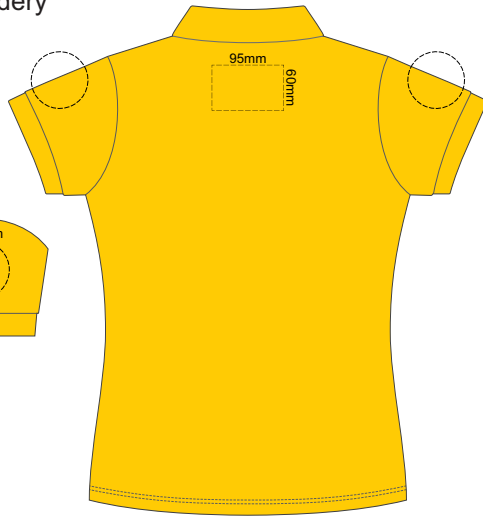

FRONT WOMEN'S 3XL

BACK WOMEN'S 3XL

10% of Actual Size  
Colourflex Transfer  
Faux Embroidery  
DigiFlex Transfer

FRONT WOMEN'S SMALL

BACK WOMEN'S SMALL  
Print area 210x260mm can be rotated to best suit.  
Branding area can be moved anywhere within the red line.

10% of Actual Size  
Colourflex Transfer  
Faux Embroidery  
DigiFlex Transfer

FRONT WOMEN'S XXL

BACK WOMEN'S XXL

Print area can be rotated to best suit.  
Branding area can be moved anywhere within the red line.

10% of Actual Size  
Colourflex Transfer  
Faux Embroidery  
DigiFlex Transfer

FRONT WOMEN'S 3XL

BACK WOMEN'S 3XL

Print area can be rotated to best suit.  
Branding area can be moved anywhere within the red line.

10% of Actual Size  
Embroidery

FRONT WOMEN'S SMALL

BACK WOMEN'S SMALL

10% of Actual Size  
Embroidery

FRONT WOMEN'S MEDIUM

BACK WOMEN'S MEDIUM

10% of Actual Size  
Embroidery

FRONT WOMEN'S LARGE