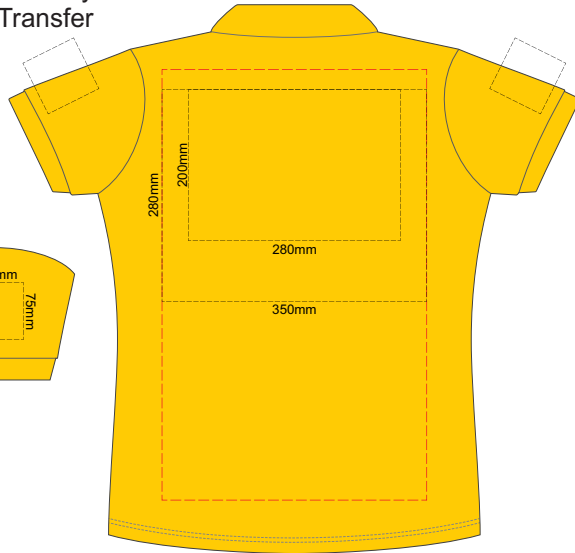

FRONT WOMEN'S 3XL

BACK WOMEN'S 3XL

10% of Actual Size  
Colourflex Transfer  
Faux Embroidery  
DigiFlex Transfer

FRONT WOMEN'S SMALL

BACK WOMEN'S SMALL  
Print area 210x260mm can be rotated to best suit.  
Branding area can be moved anywhere within the red line.

10% of Actual Size  
Colourflex Transfer  
Faux Embroidery  
DigiFlex Transfer

FRONT WOMEN'S MEDIUM

BACK WOMEN'S MEDIUM  
Print area 210x260mm can be rotated to best suit.  
Branding area can be moved anywhere within the red line.

10% of Actual Size  
Colourflex Transfer  
Faux Embroidery  
DigiFlex Transfer

FRONT WOMEN'S LARGE

BACK WOMEN'S LARGE  
Print area can be rotated to best suit.  
Branding area can be moved anywhere within the red line.

10% of Actual Size  
Colourflex Transfer  
Faux Embroidery  
DigiFlex Transfer

FRONT WOMEN'S XL

BACK WOMEN'S XL

Print area can be rotated to best suit.  
Branding area can be moved anywhere within the red line.