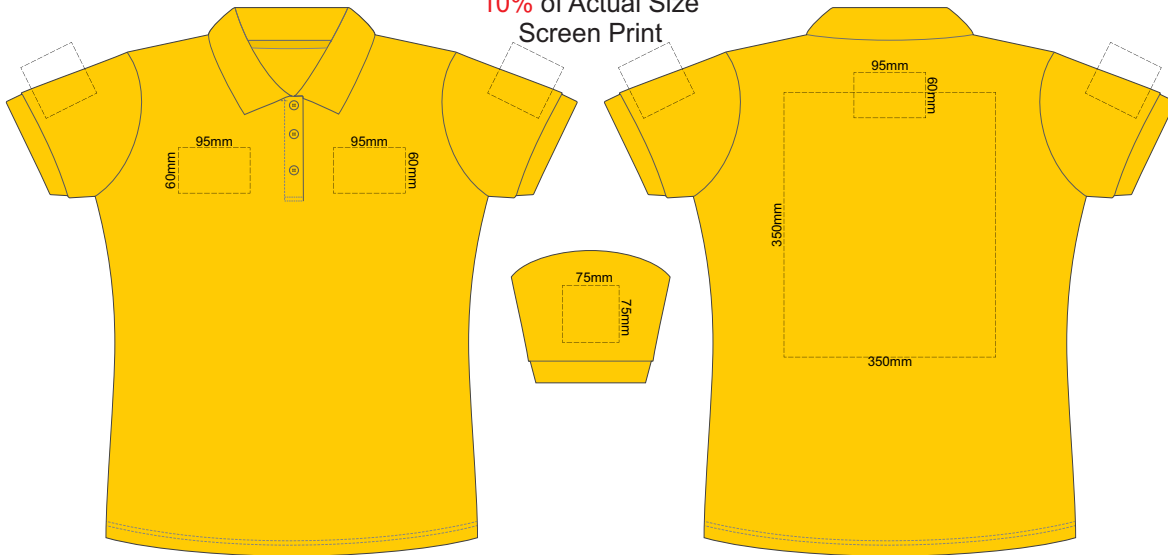

10% of Actual Size
Screen Print

FRONT WOMEN'S XL

BACK WOMEN'S XL

10% of Actual Size
Screen Print