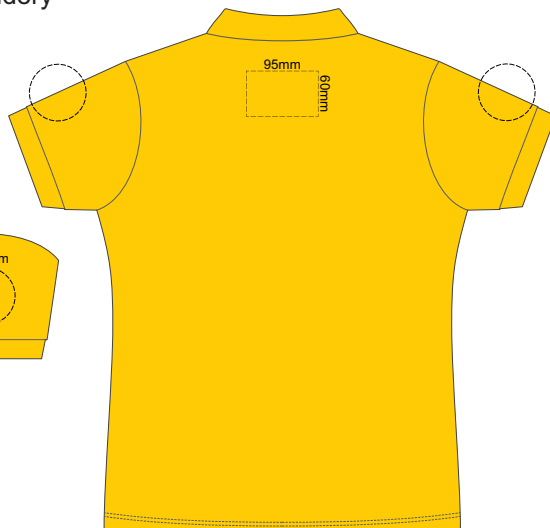

FRONT WOMEN'S 3XL

BACK WOMEN'S 3XL

10% of Actual Size  
Colourflex Transfer  
Faux Embroidery  
DigiFlex Transfer

FRONT WOMEN'S SMALL

BACK WOMEN'S SMALL  
Print area 210x260mm can be rotated to best suit.  
Branding area can be moved anywhere within the red line.

10% of Actual Size  
Colourflex Transfer  
Faux Embroidery  
DigiFlex Transfer

FRONT WOMEN'S 3XL

BACK WOMEN'S 3XL

Print area can be rotated to best suit.  
Branding area can be moved anywhere within the red line.

10% of Actual Size  
Embroidery

FRONT WOMEN'S SMALL

BACK WOMEN'S SMALL

10% of Actual Size  
Embroidery

FRONT WOMEN'S MEDIUM

BACK WOMEN'S MEDIUM

10% of Actual Size  
Embroidery

FRONT WOMEN'S LARGE

BACK WOMEN'S LARGE

10% of Actual Size  
Embroidery

FRONT WOMEN'S XL

BACK WOMEN'S XL

10% of Actual Size  
Embroidery

FRONT WOMEN'S XXL

BACK WOMEN'S XXL

10% of Actual Size  
Embroidery