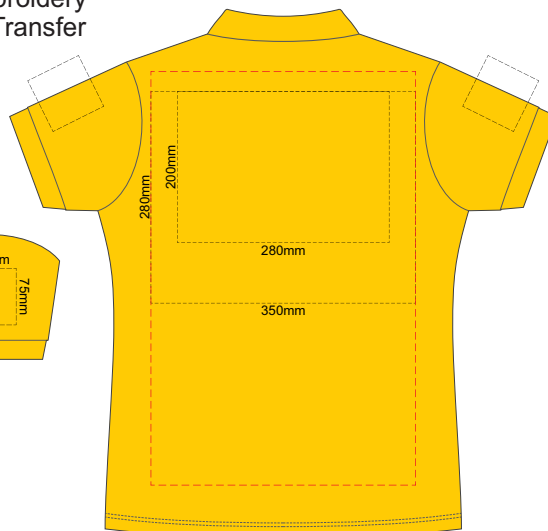

FRONT WOMEN'S 3XL

BACK WOMEN'S 3XL

10% of Actual Size  
Colourflex Transfer  
Faux Embroidery  
DigiFlex Transfer

FRONT WOMEN'S SMALL

BACK WOMEN'S SMALL  
Print area 210x260mm can be rotated to best suit.  
Branding area can be moved anywhere within the red line.

10% of Actual Size  
Colourflex Transfer  
Faux Embroidery  
DigiFlex Transfer

FRONT WOMEN'S MEDIUM

BACK WOMEN'S MEDIUM  
Print area 210x260mm can be rotated to best suit.  
Branding area can be moved anywhere within the red line.

10% of Actual Size  
Colourflex Transfer  
Faux Embroidery  
DigiFlex Transfer

FRONT WOMEN'S LARGE

BACK WOMEN'S LARGE  
Print area can be rotated to best suit.  
Branding area can be moved anywhere within the red line.

10% of Actual Size  
Colourflex Transfer  
Faux Embroidery  
DigiFlex Transfer

FRONT WOMEN'S XL

BACK WOMEN'S XL

Print area can be rotated to best suit.  
Branding area can be moved anywhere within the red line.