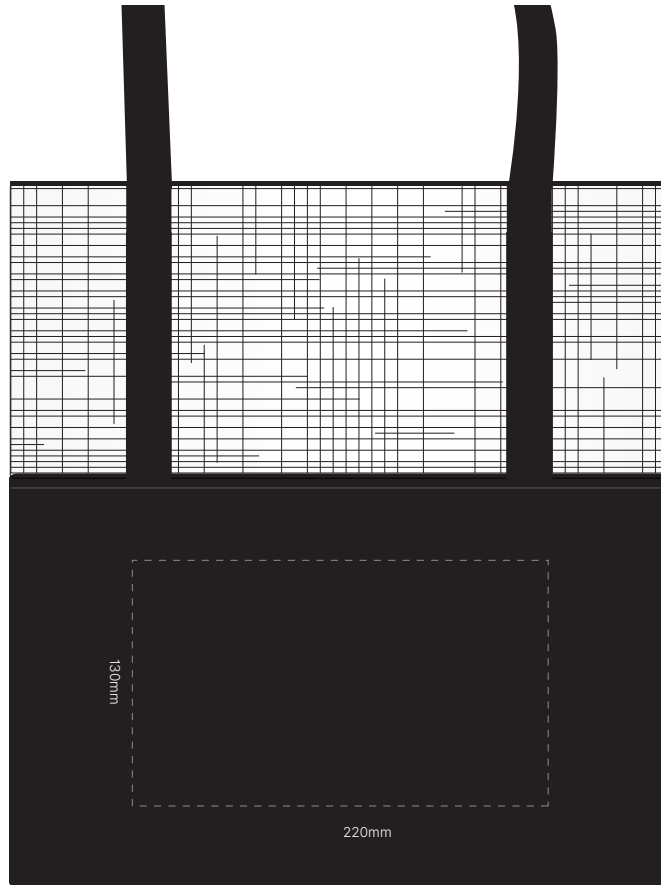

ARTWORK (25% approx.)
 NEW/REPEAT ORDER/ REDO/BACK ORDER

Actual Print Size
 (Please specify actual print size here)

Product Colour/s (Please specify product colour/s here)	Print colour/s (Please specify product colour/s here)	Quantity (Please specify quantity here)
Print Method <input type="checkbox"/> Screen Print: 220mm w x 130mm h <input type="checkbox"/> Digital Transfer: 220mm w x 130mm h		Colours Available 

Additional Notes/Art Instructions:
 *Special art instructions that needs to be noted shall be placed here. If none, this note must be removed.

Disclaimer notes:

Colour proofs are to be used as a guide only. Line drawing is for approximate print positional guide only. Please familiarise yourself with the product prior to approving. It is not intended to be an exact scale or detailed representation. Small details or text, including™®©, may fill in and not be legible. Dotted lines will not be printed and are for maximum print guide only. The fine lines and details in your logo may not be able to be clearly.