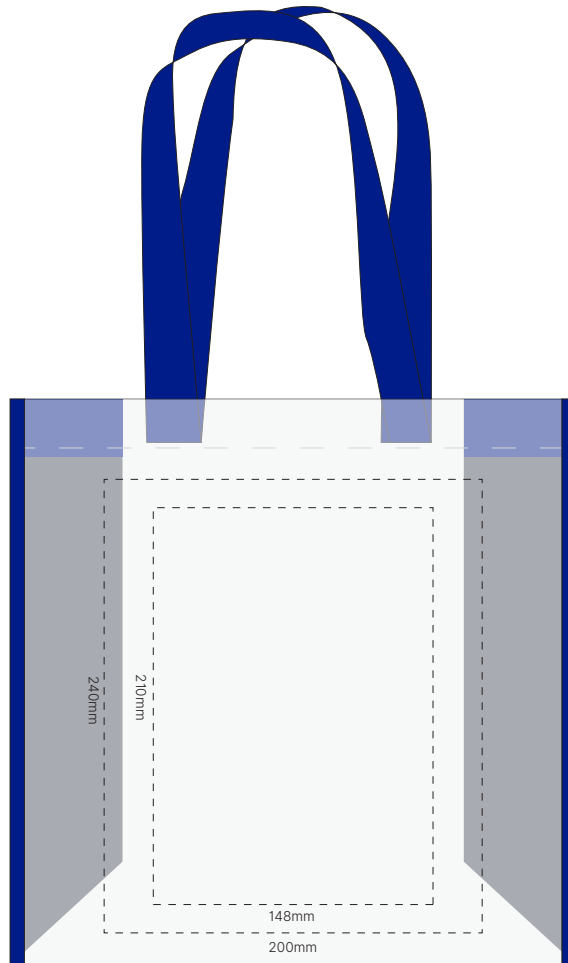

**Actual Print Size**  
(Please specify actual print size here)

<p><b>Product Colour/s</b> (Please specify product colour/s here)</p>	<p><b>Print colour/s</b> (Please specify product colour/s here)</p>	<p><b>Quantity</b> (Please specify quantity here)</p>
<p><b>Print Method</b></p> <p><input type="checkbox"/> Screen Print: 200mm W x 240mm H</p> <p><input type="checkbox"/> Digital Transfer: 148mm W x 210mm H</p>		<p><b>Colours Available</b></p> <p>● ●</p>

**Additional Notes/Art Instructions:**  
\*Special art instructions that needs to be noted shall be placed here. If none, this note must be removed.

**Disclaimer notes:**

Colour proofs are to be used as a guide only. Line drawing is for approximate print positional guide only. Please familiarise yourself with the product prior to approving. It is not intended to be an exact scale or detailed representation. Small details or text, including™®, may fill in and not be legible. Dotted lines will not be printed and are for maximum print guide only. The fine lines and details in your logo may not be able to be clearly.