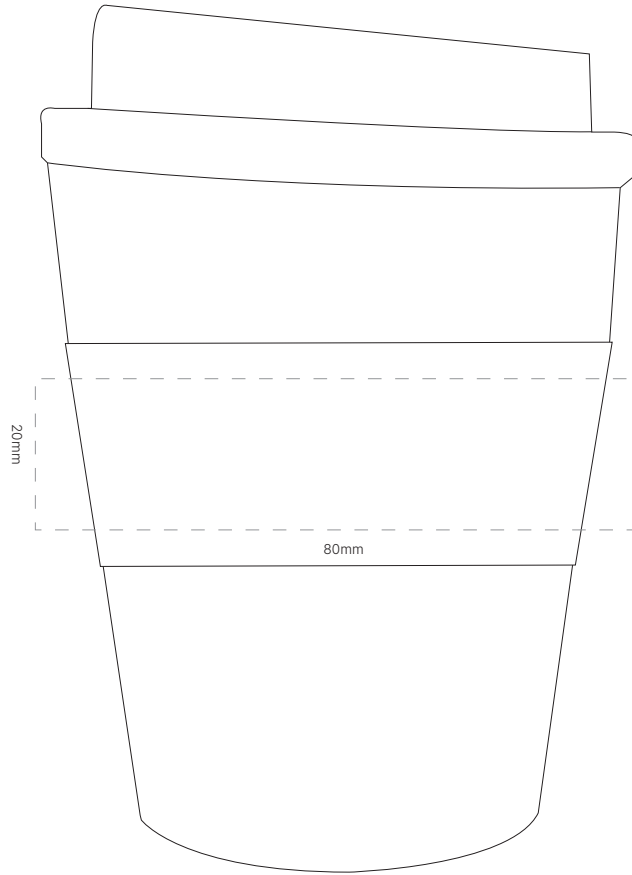

**Actual Print Size**  
(Please specify actual print size here)

<p><b>Product Colour/s</b> (Please specify product colour/s here)</p>	<p><b>Print colour/s</b> (Please specify product colour/s here)</p>	<p><b>Quantity</b> (Please specify quantity here)</p>
<p><b>Print Method</b> <input type="checkbox"/> Screen Print: 80mm w x 20mm h</p>		<p><b>Colours Available</b></p> 

**Additional Notes/Art Instructions:**  
\*Special art instructions that needs to be noted shall be placed here. If none, this note must be removed.

**Disclaimer notes:**

Colour proofs are to be used as a guide only. Line drawing is for approximate print positional guide only. Please familiarise yourself with the product prior to approving. It is not intended to be an exact scale or detailed representation. Small details or text, including™®©, may fill in and not be legible. Dotted lines will not be printed and are for maximum print guide only. The fine lines and details in your logo may not be able to be clearly.