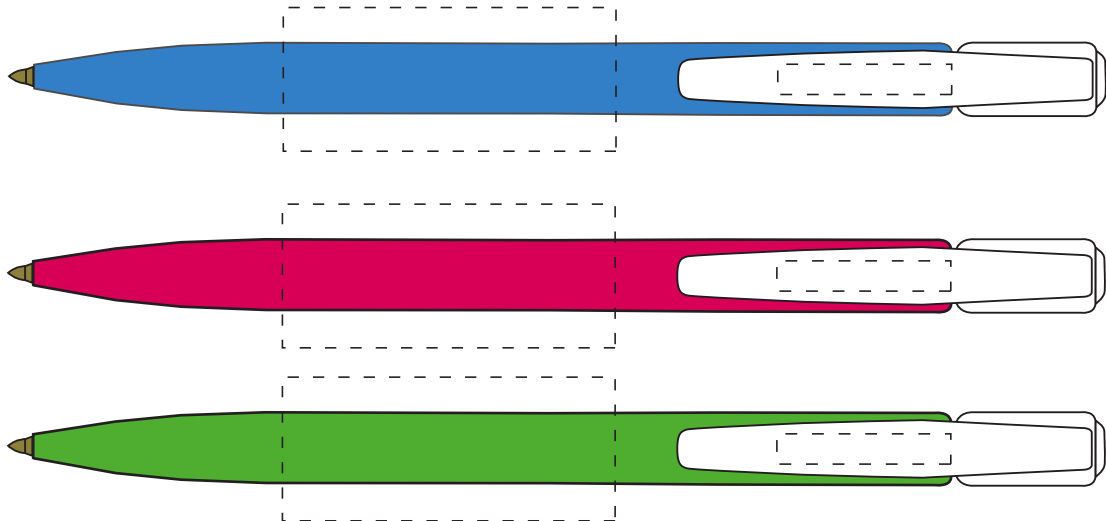

JOB NO. XXXXXX

G1118 - Media Clic Ice

Product Colour/s

(specify product colour/s here)

Product Size

14mm w x 148mm h

Actual Print Size

(please specify actual print size/s here)

Print colour/s

(please specify details here)

Print Method

- Screen Print - Barrel: 44mm w x 19mm h (max. 1 colour)
- Screen Print - Clip: 23mm w x 4mm h (max. 1 colour)

ARTWORK (100% approx.)

NEW/REPEAT ORDER/REDO/BACK ORDER