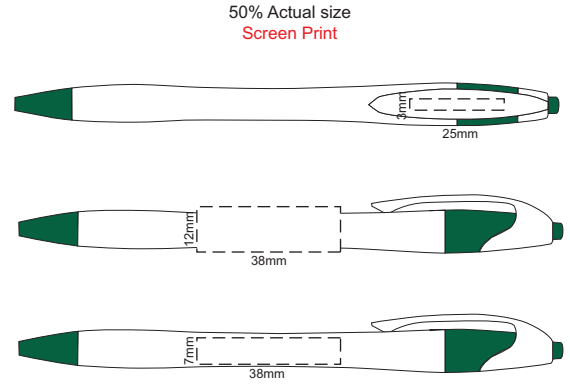

Product Number: Gy126
Product Name : Curved Pen

Branding

Pad Print

Print Area: Barrel: 38mm W X 12mm H
25mm W X 3mm H

Screen Print

Print Area: Barrel: 38mm W x 7mm H

Finished print area : Pad/Screen Print
Finished print area :
Approx opposite positions

Colour proofs are to be used as a guide only. Line drawing is for approximate print positional guide only. Please familiarise yourself with the product prior to approving. It is not intended to be an exact scale or detailed representation. Small details or text, including TM@©, may fill in and not be legible. Dotted lines will not be printed and are for maximum print guide only. The fine lines and details in your logo may not be able to be clearly.

100% Actual size
Screen Print