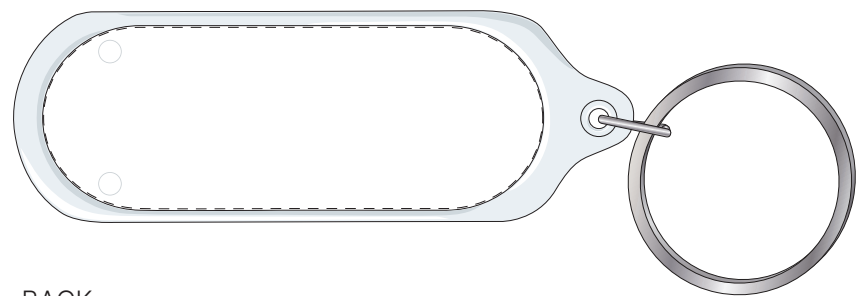

**Actual Print Size**  
Same as imprint size

FRONT

BACK

<b>Product Colour/s</b> Clear	<b>Print colour/s</b> 4 Colour Process	<b>Quantity</b> (Please specify quantity here)
<b>Print Method</b> <input checked="" type="checkbox"/> Digital Print: 66mm x 24mm		<b>Colours Available</b> <input type="checkbox"/>

**Additional Notes/Art Instructions:**  
 Round marks may show on the acrylic, overlapping the printed material.  
 Green: 3mm bleed area, Pink: cut line; Dotted: print area, please keep important information within this area.  
 \*Special art instructions that needs to be noted shall be placed here. If none, this note must be removed.

**Disclaimer notes:**

Colour proofs are to be used as a guide only. Line drawing is for approximate print positional guide only. Please familiarise yourself with the product prior to approving. It is not intended to be an exact scale or detailed representation. Small details or text, including™®©, may fill in and not be legible. Dotted lines will not be printed and are for maximum print guide only. The fine lines and details in your logo may not be able to be produced clearly.