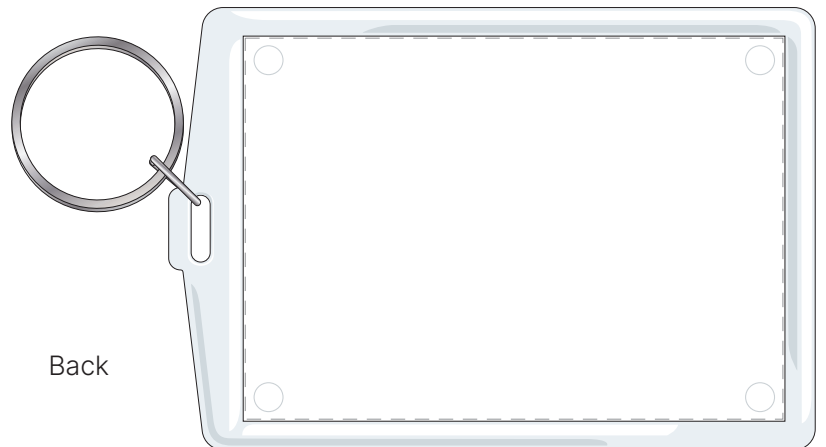

Actual Print Size
Same as imprint size

Front

Back

<p>Product Colour/s Clear</p>	<p>Print colour/s 4 Colour Process</p>	<p>Quantity (Please specify quantity here)</p>
<p>Print Method ■ Digital Print: 79mm x 56mm</p>		<p>Colours Available </p>

Additional Notes/Art Instructions:

Round marks may show on the acrylic, overlapping the printed material.
Green: 3mm bleed area, Pink: cut line; Dotted: print area, please keep important information within this area.
*Special art instructions that needs to be noted shall be placed here. If none, this note must be removed.

Disclaimer notes:

Colour proofs are to be used as a guide only. Line drawing is for approximate print positional guide only. Please familiarise yourself with the product prior to approving. It is not intended to be an exact scale or detailed representation. Small details or text, including™®, may fill in and not be legible. Dotted lines will not be printed and are for maximum print guide only. The fine lines and details in your logo may not be able to be produced clearly.