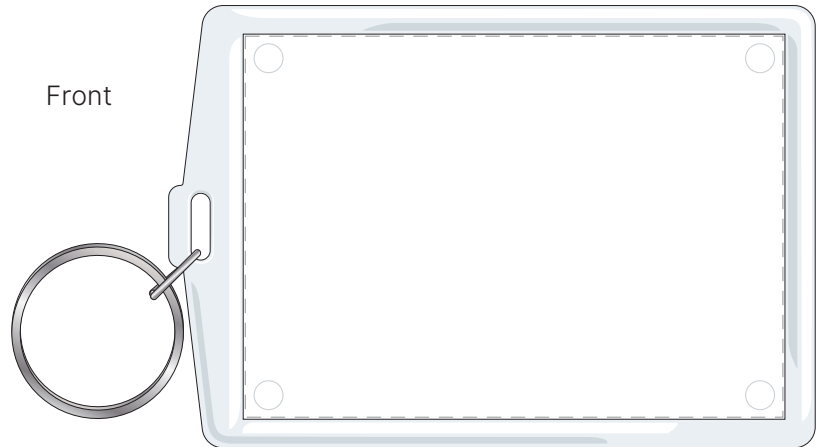

Actual Print Size
Same as imprint size

Front

Back

<p>Product Colour/s Clear</p>	<p>Print colour/s 4 Colour Process</p>	<p>Quantity (Please specify quantity here)</p>
<p>Print Method ■ Digital Print: 79mm x 56mm</p>		<p>Colours Available </p>

Additional Notes/Art Instructions:

Round marks may show on the acrylic, overlapping the printed material.
Green: 3mm bleed area, Pink: cut line; Dotted: print area, please keep important information within this area.
*Special art instructions that needs to be noted shall be placed here. If none, this note must be removed.

Disclaimer notes:

Colour proofs are to be used as a guide only. Line drawing is for approximate print positional guide only. Please familiarise yourself with the product prior to approving. It is not intended to be an exact scale or detailed representation. Small details or text, including™®, may fill in and not be legible. Dotted lines will not be printed and are for maximum print guide only. The fine lines and details in your logo may not be able to be produced clearly.