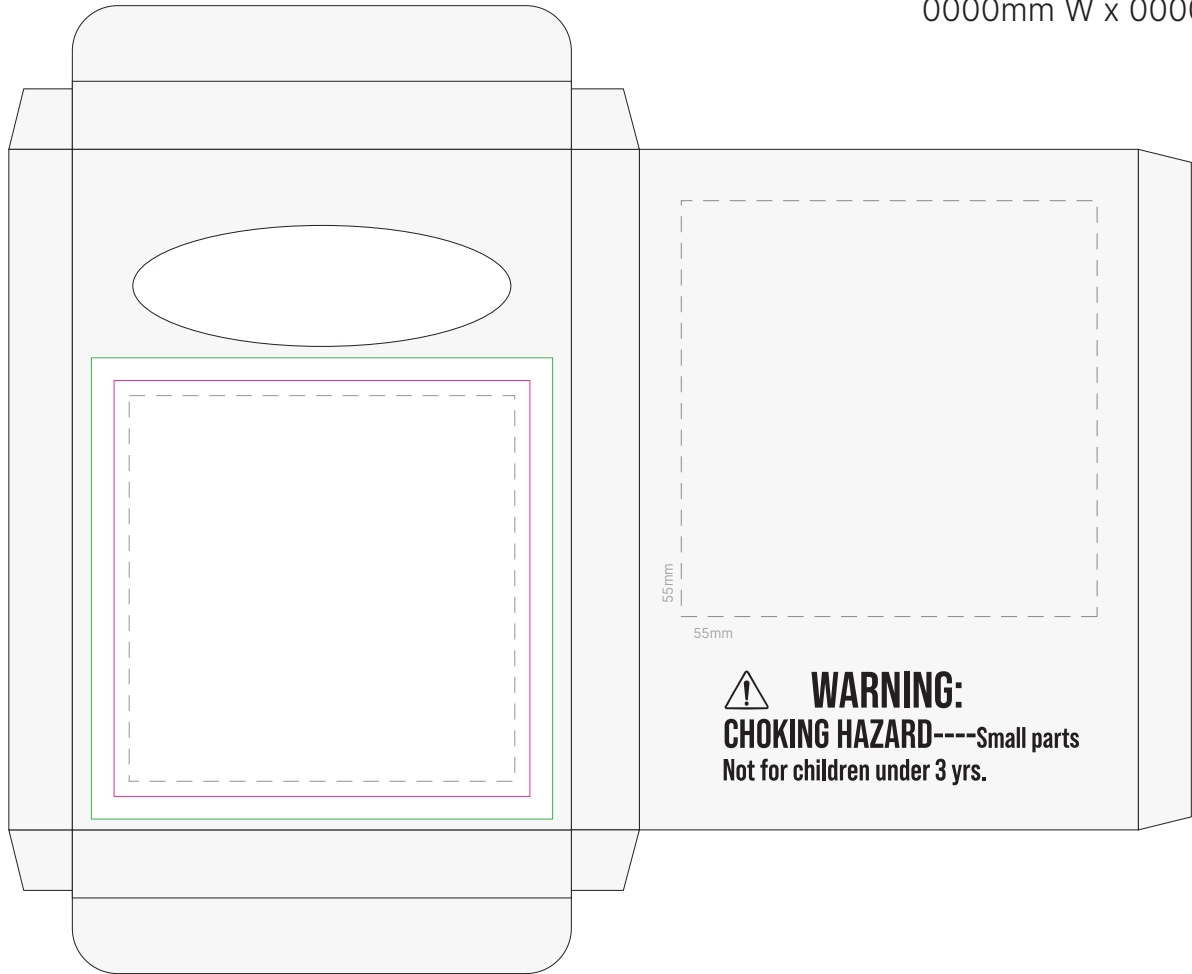

Actual Print Size  
0000mm W x 0000mm H

- Print Area (Please keep important elements within this area)
- Cut Line (This is where your artwork will be trimmed off)
- Bleed area (Artwork that reaches in this area will be trimmed off)

<p><b>Product Colour/s</b> White Gift Box</p>	<p><b>Print colour/s</b> (Please specify product colour/s here)</p>	<p><b>Quantity</b> (Please specify quantity here)</p>
<p><b>Print Method</b></p> <p><input type="checkbox"/> Screen Print: 55mm W x 55mm H</p> <p><input type="checkbox"/> Direct Digital Print: 55mm W x 55mm H</p> <p><input type="checkbox"/> Digital Label: 55mm W x 55mm H</p>		<p><b>Colours Available</b></p> <p><input type="radio"/></p>

**Additional Notes/Art Instructions:**

\*Paper stickers: square edges only unless advised otherwise.

\*Special art instructions that needs to be noted shall be placed here. If none, this note must be removed.

**Disclaimer notes:**

Colour proofs are to be used as a guide only. Line drawing is for approximate print positional guide only. Please familiarise yourself with the product prior to approving. It is not intended to be an exact scale or detailed representation. Small details or text, including™®, may fill in and not be legible. Dotted lines will not be printed and are for maximum print guide only. The fine lines and details in your logo may not be able to be produced clearly.