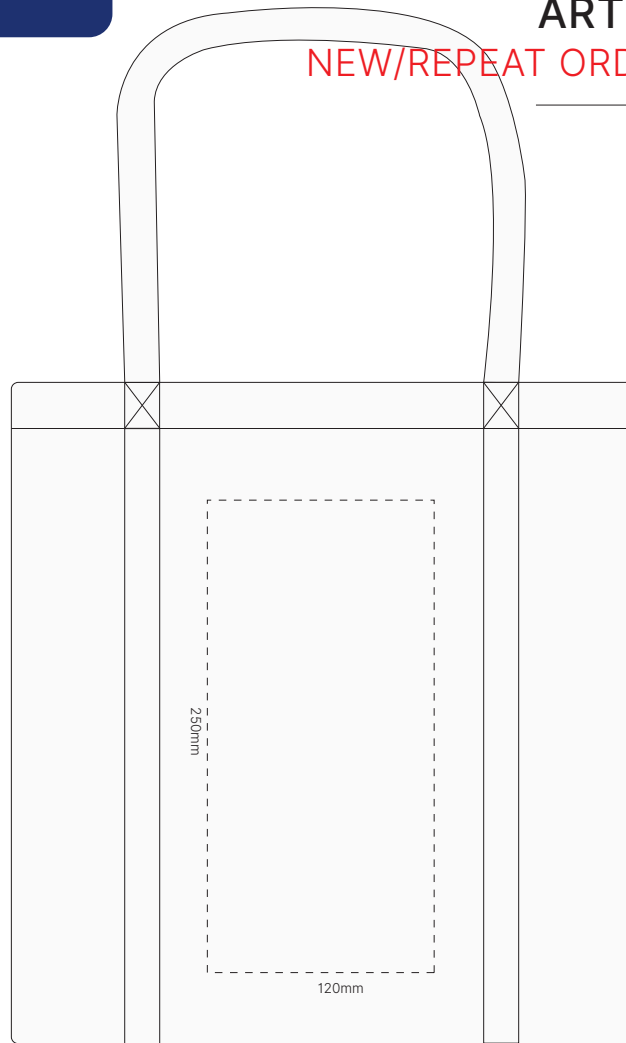

ARTWORK (25% approx.)

NEW/REPEAT ORDER/ REDO/BACK ORDER

Actual Print Size
(Please specify actual print size here)

<p>Product Colour/s (Please specify product colour/s here)</p>	<p>Print colour/s (Please specify product colour/s here)</p>	<p>Quantity (Please specify quantity here)</p>
<p>Print Method</p> <p><input type="checkbox"/> Screen Print: 120mm w x 250mm h</p> <p><input type="checkbox"/> Digital Transfer: 120mm W x 250mm H</p>		<p>Colours Available</p>

Additional Notes/Art Instructions:
*Special art instructions that needs to be noted shall be placed here. If none, this note must be removed.

Disclaimer notes:

Colour proofs are to be used as a guide only. Line drawing is for approximate print positional guide only. Please familiarise yourself with the product prior to approving. It is not intended to be an exact scale or detailed representation. Small details or text, including™®, may fill in and not be legible. Dotted lines will not be printed and are for maximum print guide only. The fine lines and details in your logo may not be able to be clearly.