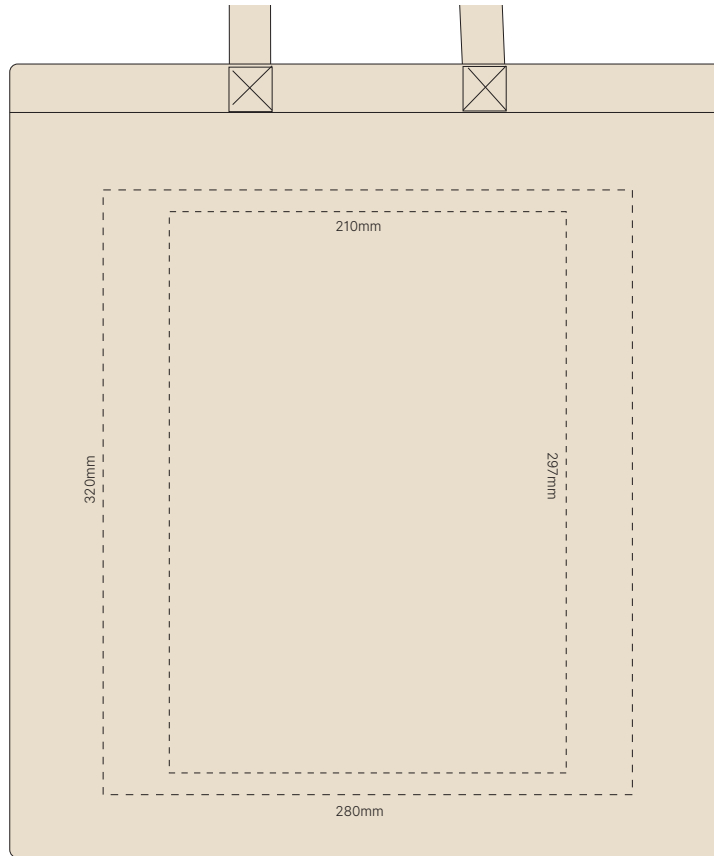

Actual Print Size
(Please specify actual print size here)

<p>Product Colour/s Natural</p>	<p>Print colour/s (Please specify product colour/s here)</p>	<p>Quantity (Please specify quantity here)</p>
<p>Print Method</p> <p><input type="checkbox"/> Screen Print: 280mm W x 320mm H</p> <p><input type="checkbox"/> Digital Transfer: 210mm W x 297mm H</p>		<p>Colours Available</p> <p></p>

Additional Notes/Art Instructions:
*Special art instructions that needs to be noted shall be placed here. If none, this note must be removed.

Disclaimer notes:

Colour proofs are to be used as a guide only. Line drawing is for approximate print positional guide only. Please familiarise yourself with the product print to approving. It is not intended to be an exact scale or detailed representation. Small details or text, including™®, may fill in and not be legible. Dotted lines will not be printed and are for maximum print guide only. The fine lines and details in your logo may not be able to be clearly.