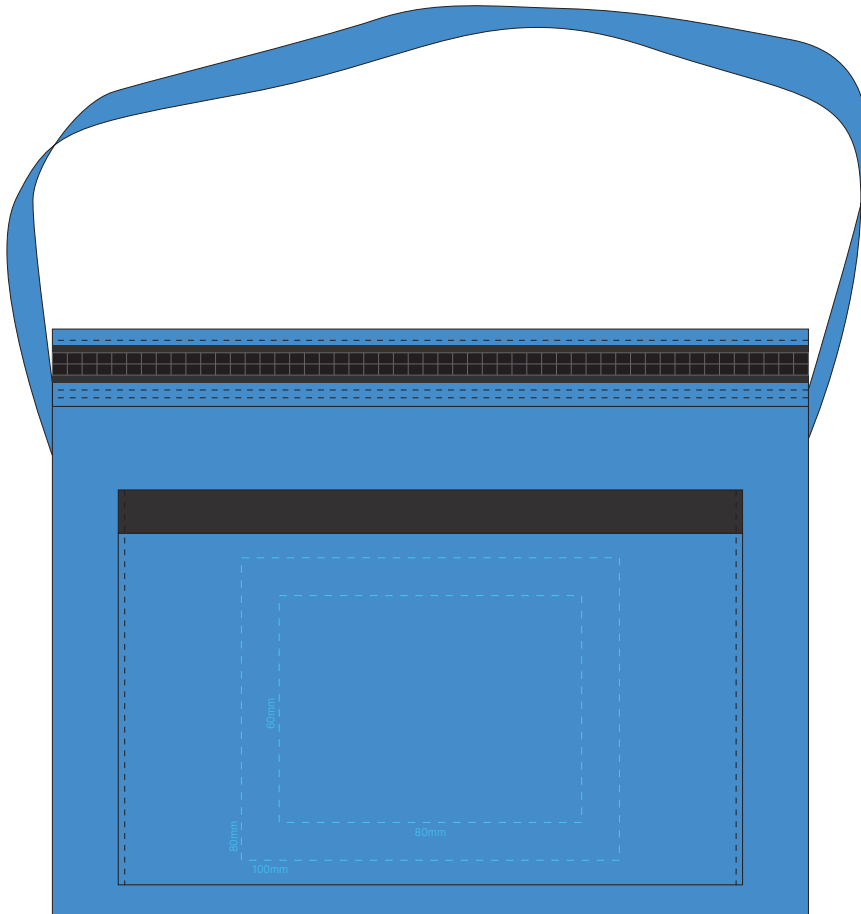

Actual Print Size

(Please specify actual print size here)

<p>Product Colour/s (Please specify product colour/s here)</p>	<p>Print colour/s (Please specify print colour/s here)</p>	<p>Quantity (Please specify quantity here)</p>
<p>Print Method</p> <p><input type="checkbox"/> Screen Print (1 Colour Only): 80mm W x 60mm H</p> <p><input type="checkbox"/> Digital Transfer: 100mm W x 80mm H</p>		<p>Colours Available</p> 

Additional Notes/Art Instructions:
*Special art instructions that needs to be noted shall be placed here. If none, this note must be removed.

Disclaimer notes:

Colour proofs are to be used as a guide only. Line drawing is for approximate print positional guide only. Please familiarise yourself with the product prior to approving. It is not intended to be an exact scale or detailed representation. Small details or text, including™®, may fill in and not be legible. Dotted lines will not be printed and are for maximum print guide only. The fine lines and details in your logo may not be able to be clearly.