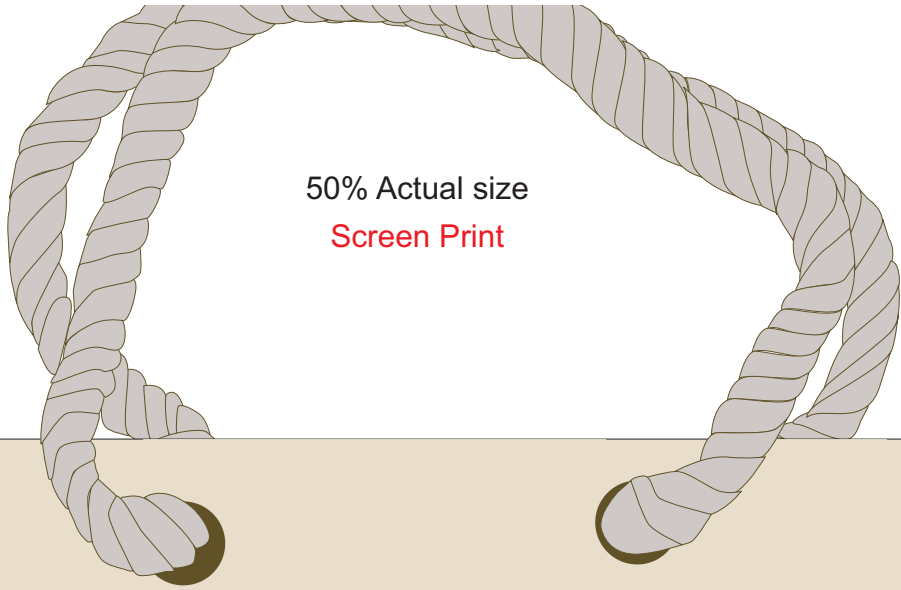

**Product Number:** Rb1038  
**Product Name :** Byron beach tote

**Branding**

**Screen Print**

Print Area: 280mm W x 280mm H

**Digital Transfer**

Print Area: 105mm W x 74mm H  
Print Area: 148mm H x 210mm W  
Print Area: 210mm W x 148mm H  
Print Area: 210mm W x 280mm H

Colours Available

Finished print area : Digital Transfer - - - - -  
Finished print area : Screen Print - - - - -  
Finished print area : - - - - -  
Approx opposite positions + +

**NEW/REPEAT ORDER/REDO/BACK ORDER**

50% Actual size  
Screen Print

280 mm

280 mm

50% Actual size  
Digital Transfer

50% Actual size  
Digital Transfer

50% Actual size  
Digital Transfer

210 mm

148 mm

50% Actual size  
Digital Transfer

210 mm

280 mm

100% Actual size  
Digital Transfer  
Screen Print

280 mm  
210 mm

210 mm

148mm

105 mm