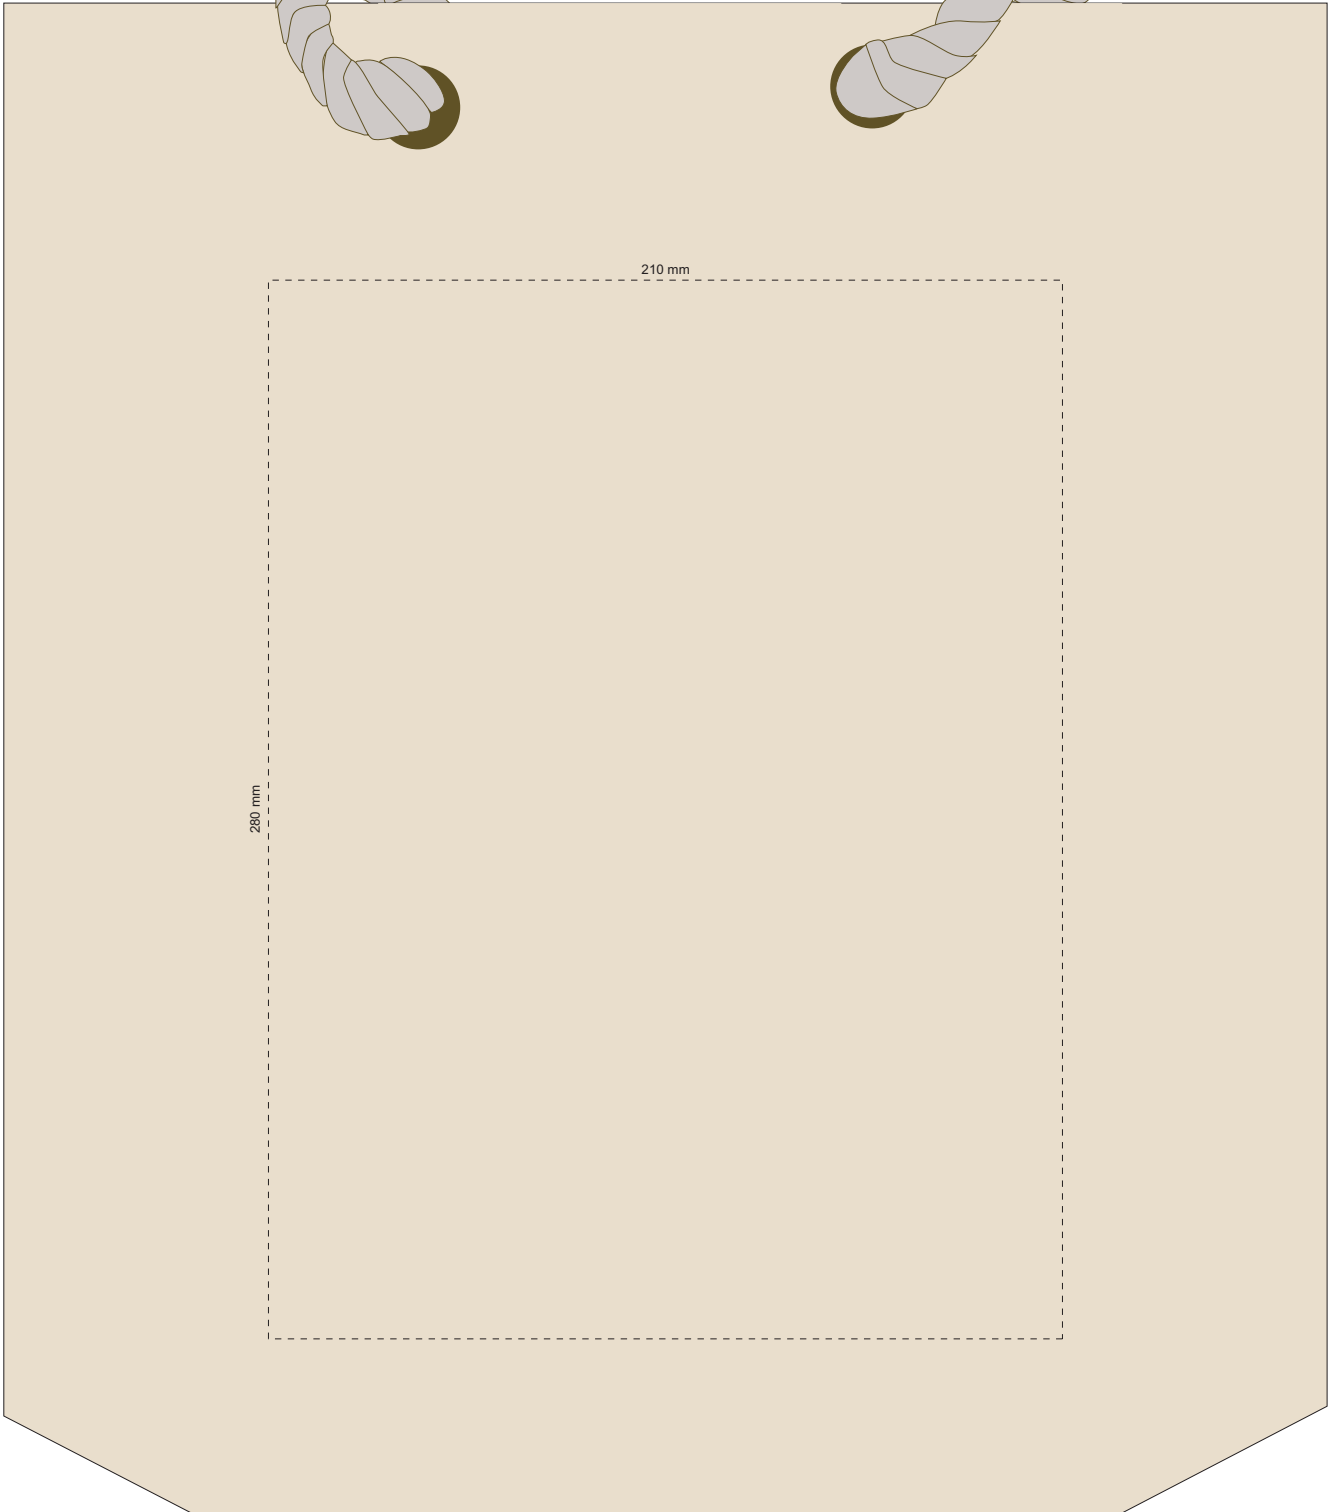

**Product Number:** Rb1038  
**Product Name :** Byron beach tote

**Branding**

**Screen Print**

Print Area: 280mm W x 280mm H

**Digital Transfer**

Print Area: 105mm W x 74mm H  
Print Area: 148mm H x 210mm W  
Print Area: 210mm W x 148mm H  
Print Area: 210mm W x 280mm H

**Additional Notes/Art Instructions:**

\*Special art instructions that needs to be noted shall be placed here. If none, this note must be removed.

**Disclaimer noted:**

Colour proofs are to be used as a guide only. Line drawing is for approximate print positional guide only. Please familiarise yourself with the product prior to approving. It is not intended to be an exact scale or detailed representation. Small details or text, including <sup>TM</sup>@©, may fill in and not be legible. Dotted lines will not be printed and are for maximum print guide only. The fine lines and details in your logo may not be able to be clearly.

50% Actual size  
Screen Print

280 mm

280 mm

50% Actual size  
Digital Transfer

50% Actual size  
Digital Transfer

50% Actual size  
Digital Transfer

210 mm

148 mm

50% Actual size  
Digital Transfer

210 mm

280 mm

100% Actual size  
Digital Transfer  
Screen Print

280 mm  
210 mm

210 mm

148mm

105 mm