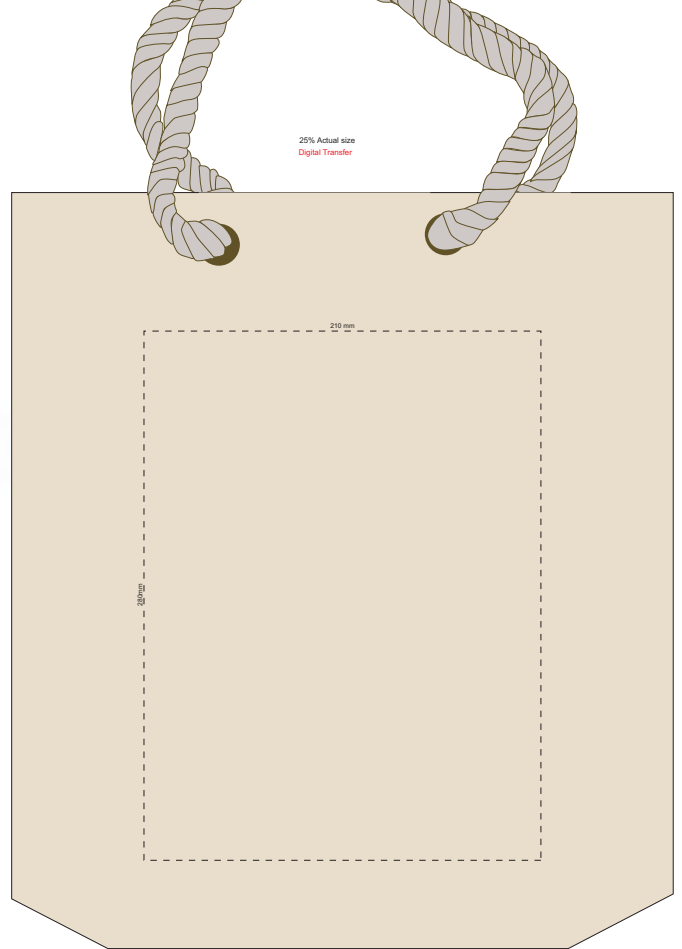

**Product Number:** Rb1038  
**Product Name :** Byron beach tote

**Branding**

**Screen Print**

Print Area: 280mm W x 280mm H

**Digital Transfer**

Print Area: 105mm W x 74mm H  
Print Area: 148mm H x 210mm W  
Print Area: 210mm W x 148mm H  
Print Area: 210mm W x 280mm H

Colours Available

Finished print area : Digital Transfer - - - - -  
Finished print area : Screen Print - - - - -  
Finished print area : - - - - -  
Approx opposite positions + +

**NEW/REPEAT ORDER/REDO/BACK ORDER**

50% Actual size  
Screen Print

280 mm

280 mm

50% Actual size  
Digital Transfer

50% Actual size  
Digital Transfer

50% Actual size  
Digital Transfer

210 mm

148 mm

50% Actual size  
Digital Transfer

210 mm

280 mm

100% Actual size  
Digital Transfer  
Screen Print

280 mm  
210 mm

210 mm

148mm

105 mm