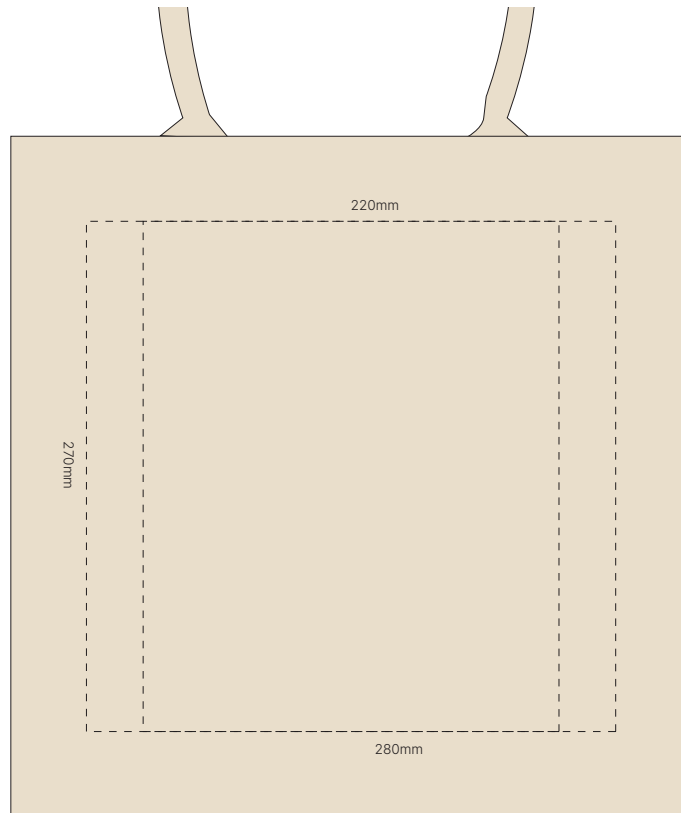

Actual Print Size
(Please specify actual print size here)

<p>Product Colour/s (Please specify product colour/s here)</p>	<p>Print colour/s (Please specify product colour/s here)</p>	<p>Quantity (Please specify quantity here)</p>
<p>Print Method</p> <p><input type="checkbox"/> Screen Print: 280mm W x 270mm H</p> <p><input type="checkbox"/> Digital Transfer: 220mm W x 270mm H</p>		<p>Colours Available</p> <p></p>

Additional Notes/Art Instructions:
*Special art instructions that needs to be noted shall be placed here. If none, this note must be removed.

Disclaimer notes:

Colour proofs are to be used as a guide only. Line drawing is for approximate print positional guide only. Please familiarise yourself with the product prior to approving. It is not intended to be an exact scale or detailed representation. Small details or text, including™®, may fill in and not be legible. Dotted lines will not be printed and are for maximum print guide only. The fine lines and details in your logo may not be able to be clearly.