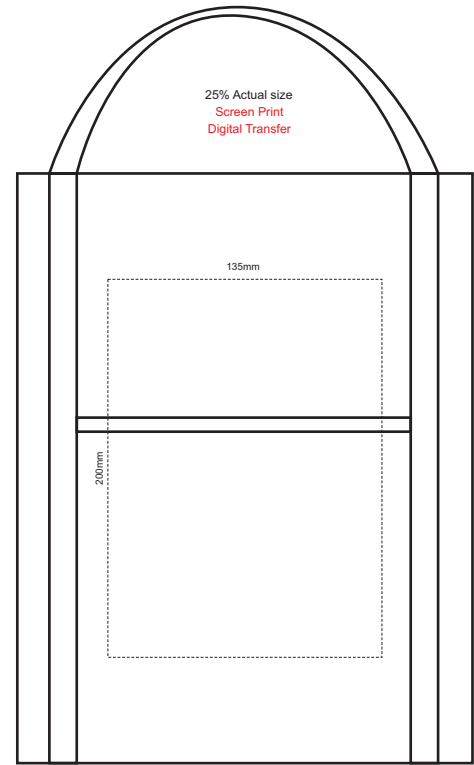

**Product Number:** Rb1030  
**Product Name :** Goliath Insulated Grocery Tote

**Branding**

**Screen Print**

Print Area: Front Pocket: 135mm w x 200mm h  
Gusset: 135mm w x 200mm h

**Digital Transfer**

Print Area: 135mm w x 200mm h

Finished print area : Digital Transfer  
Finished print area : Screen Print  
Finished print area :  
Approx opposite positions

Colours Available

**NEW/REPEAT ORDER/REDO/BACK ORDER**

**Additional Notes/Art Instructions:**

\*Special art instructions that needs to be noted shall be placed here. If none, this note must be removed.

**Disclaimer noted:**

Colour proofs are to be used as a guide only. Line drawing is for approximate print positional guide only. Please familiarise yourself with the product prior to approving. It is not intended to be an exact scale or detailed representation. Small details or text, including <sup>TM</sup>@©, may fill in and not be legible. Dotted lines will not be printed and are for maximum print guide only. The fine lines and details in your logo may not be able to be clearly.

100% Actual size

Screen Print

Digital Transfer

135mm

200mm