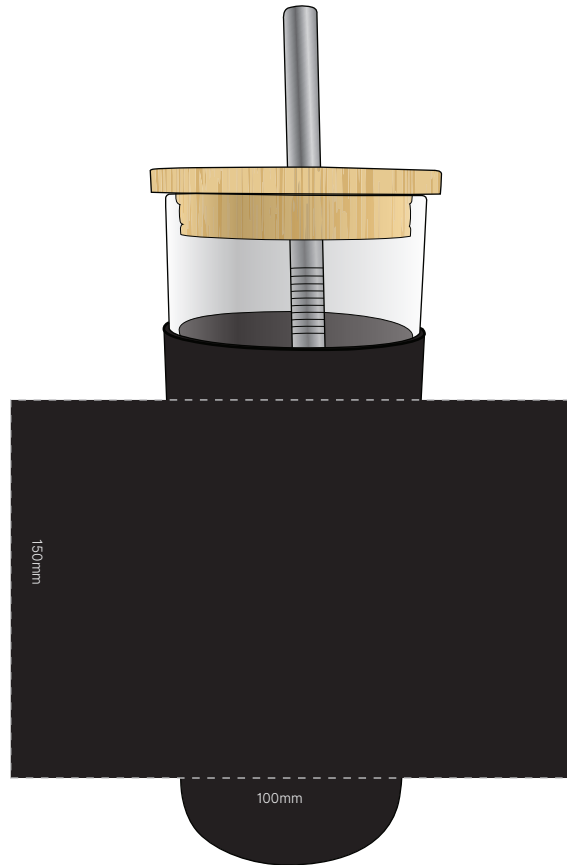

Actual Print Size
(Please specify actual print size here)

<p>Product Colour/s (Please specify product colour/s here)</p>	<p>Print colour/s (Please specify product colour/s here)</p>	<p>Quantity (Please specify quantity here)</p>
<p>Print Method</p> <p><input type="checkbox"/> Screen Print: 150mm w x100mm h</p> <p><input type="checkbox"/> Laser Engraving: (Lid): 25mm W x 25mm H</p>		<p>Colours Available</p>

Additional Notes/Art Instructions:
*Special art instructions that needs to be noted shall be placed here. If none, this note must be removed.

Disclaimer notes:

Colour proofs are to be used as a guide only. Line drawing is for approximate print positional guide only. Please familiarise yourself with the product prior to approving. It is not intended to be an exact scale or detailed representation. Small details or text, including™®, may fill in and not be legible. Dotted lines will not be printed and are for maximum print guide only. The fine lines and details in your logo may not be able to be clearly.