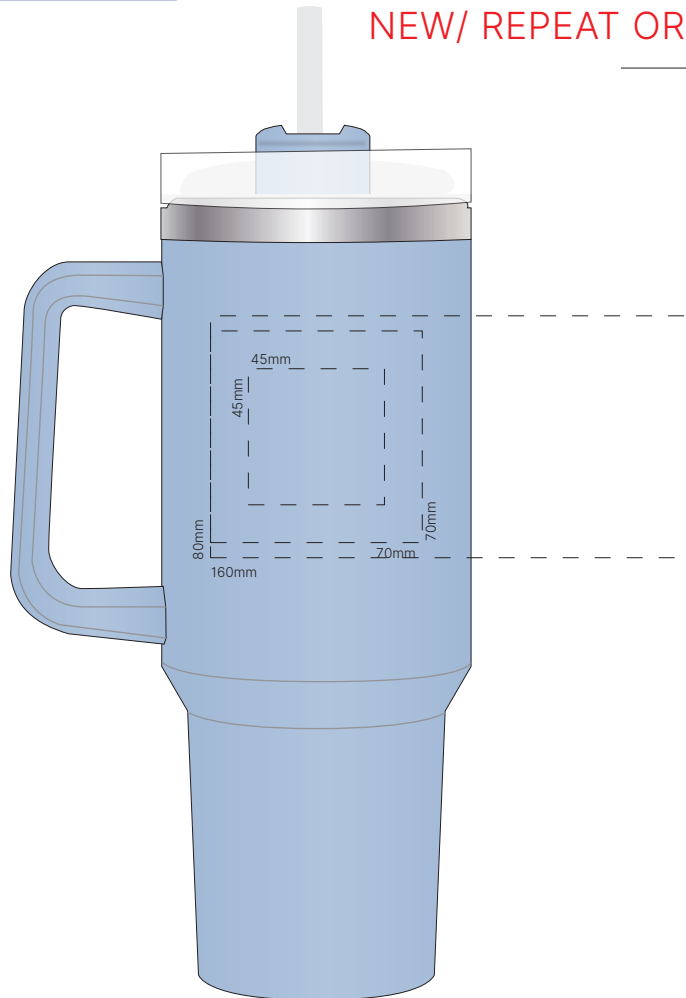

**Actual Print Size**  
(Please specify actual print size here)

|   |   |   |
|---|---|---|
| <p><b>Product Colour/s</b><br/>(Please specify product colour/s here)</p>   | <p><b>Print colour/s</b><br/>(Please specify print colour/s here)</p> | <p><b>Quantity</b><br/>(Please specify quantity here)</p> |
| <p><b>Print Method</b></p> <ul style="list-style-type: none"> <li><input type="checkbox"/> Pad Print: 45mm W x 45mm H</li> <li><input type="checkbox"/> Laser Engrave: 45mm W x 45mm H</li> <li><input type="checkbox"/> Screen Print: 70mm W x 70mm H (ONE COLOUR)</li> <li><input type="checkbox"/> Wrap Screen: 160mm W x 80mm H</li> <li><input type="checkbox"/> Wrap Laser Engrave: 70mm W x 70mm H</li> <li><input type="checkbox"/> Wrap Laser Engrave: 160mm W x 80mm H</li> </ul> |   | <p><b>Colours Available</b></p>                           |

**Additional Notes/Art Instructions:**  
\*Special art instructions that needs to be noted shall be placed here. If none, this note must be removed.

**Disclaimer notes:**

Colour proofs are to be used as a guide only. Line drawing is for approximate print positional guide only. Please familiarise yourself with the product prior to approving. It is not intended to be an exact scale or detailed representation. Small details or text, including™®, may fill in and not be legible. Dotted lines will not be printed and are for maximum print guide only. The fine lines and details in your logo may not be able to be clearly.