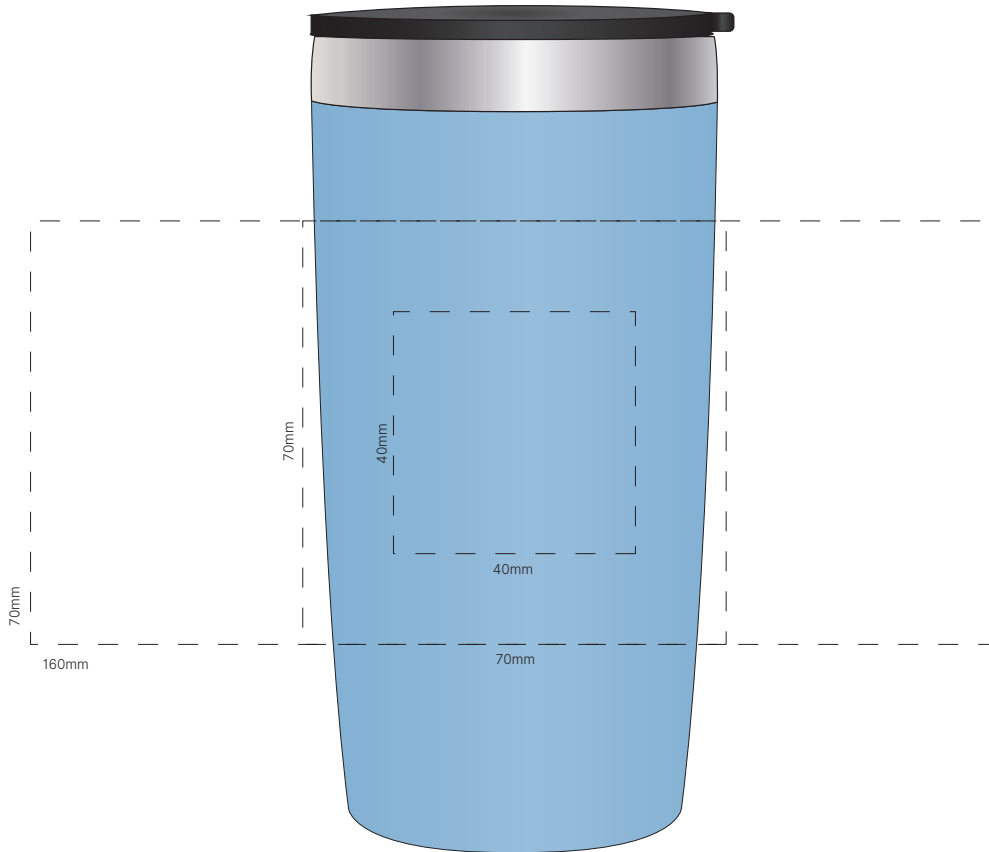

Actual Print Size

(Please specify actual print size here)

<p><b>Product Colour/s</b> (Please specify product colour/s here)</p>	<p><b>Print colour/s</b> (Please specify print colour/s here)</p>	<p><b>Quantity</b> (Please specify quantity here)</p>
<p><b>Print Method</b></p> <ul style="list-style-type: none"> <li><input type="checkbox"/> Pad Print: 40mm W x 40mm H</li> <li><input type="checkbox"/> Laser Engrave: 40mm W x 40mm H</li> <li><input type="checkbox"/> Screen Wrap: 160mm W x 70mm H (ONE COLOUR)</li> <li><input type="checkbox"/> Laser Engrave Wrap: 70mm W x 70mm H</li> <li><input type="checkbox"/> Laser Engrave Wrap: 160mm W x 70mm H</li> </ul>		<p><b>Colours Available</b></p>

**Additional Notes/Art Instructions:**  
\*Special art instructions that needs to be noted shall be placed here. If none, this note must be removed.

**Disclaimer notes:**

Colour proofs are to be used as a guide only. Line drawing is for approximate print positional guide only. Please familiarise yourself with the product prior to approving. It is not intended to be an exact scale or detailed representation. Small details or text, including™®, may fill in and not be legible. Dotted lines will not be printed and are for maximum print guide only. The fine lines and details in your logo may not be able to be clearly.