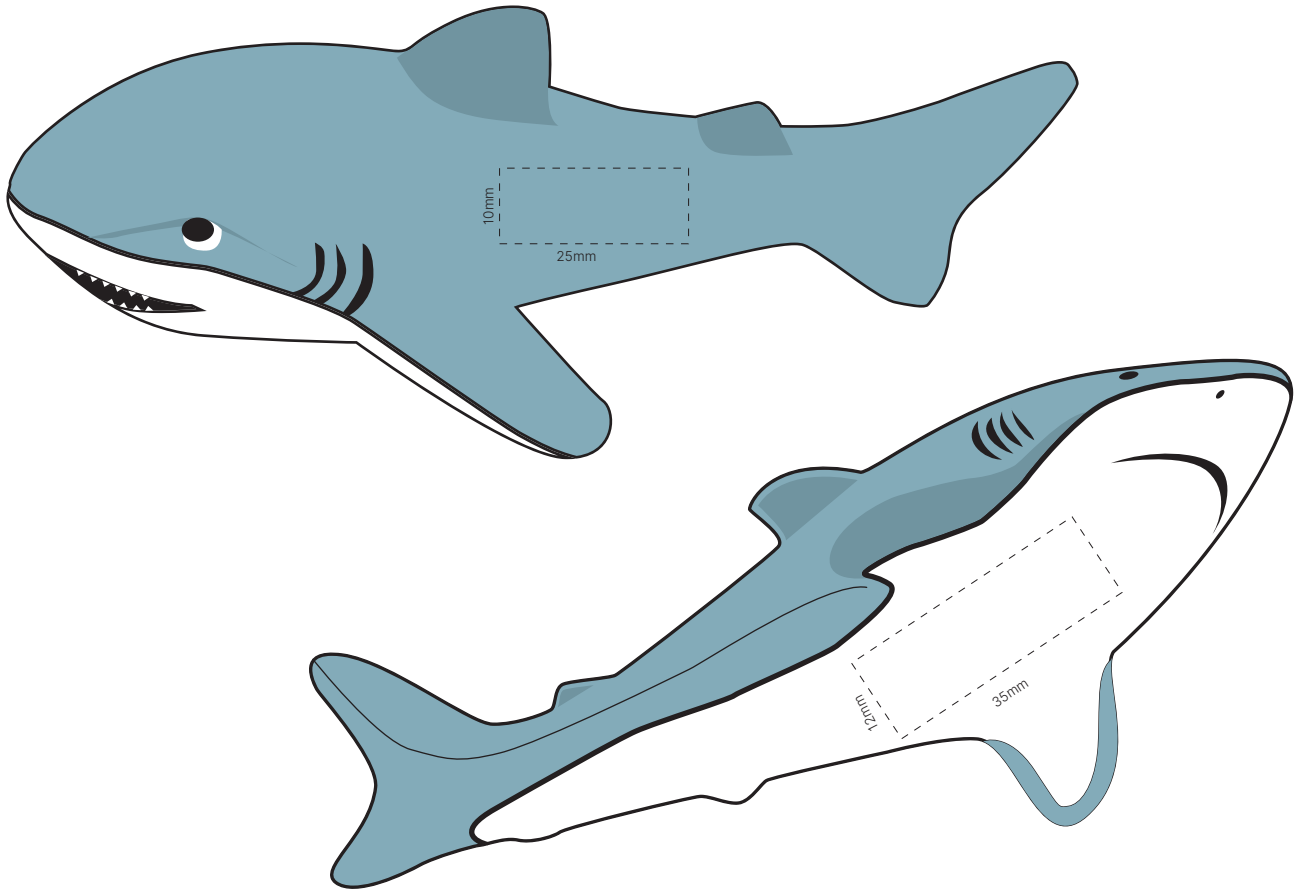

Actual Print Size

(Please specify actual print size here)

<p><b>Product Colour/s</b> Blue White</p>	<p><b>Print colour/s</b> (Please specify product colour/s here)</p>	<p><b>Quantity</b> (Please specify quantity here)</p>
<p><b>Print Method</b></p> <p><input type="checkbox"/> Pad Print Side: 25mm W x 10mm H (1 colour only)</p> <p><input type="checkbox"/> Pad Print Base: 35mm W x 12mm H</p>		<p><b>Colours Available</b></p> <p>●</p>

**Additional Notes/Art Instructions:**

Due to the nature of stress items print imperfections can occur such as ripples in print, small spots and marks, even with double ink pad prints as our standard.

\*Special art instructions that needs to be noted shall be placed here. If none, this note must be removed.

**Disclaimer notes:**

Colour proofs are to be used as a guide only. Line drawing is for approximate print positional guide only. Please familiarise yourself with the product prior to approving. It is not intended to be an exact scale or detailed representation. Small details or text, including™®, may fill in and not be legible. Dotted lines will not be printed and are for maximum print guide only. The fine lines and details in your logo may not be able to be clearly.