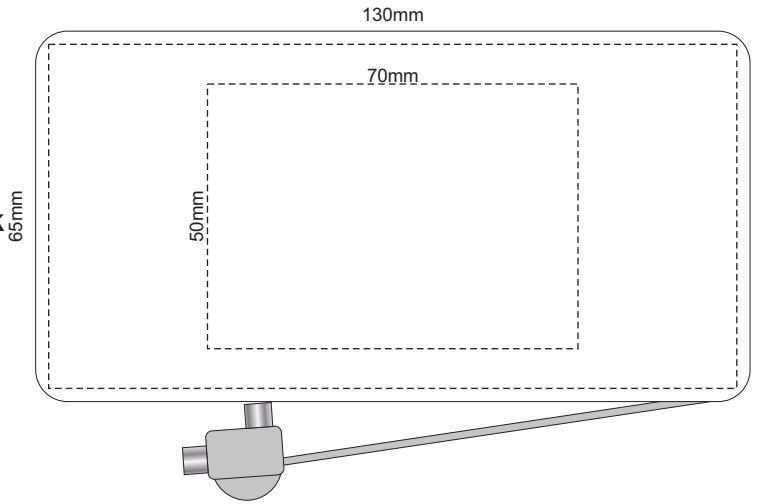

70% Actual size

Pad Print
Direct Digital Print

Product Number: T837
Product Name : Mercedes Power Bank

Branding

Pad Print

Print Area: 50mm W x 70mm H

Direct Digital Print

Print Area: 65mm W x 130mm H

Colours Available

Finished print area : Digital Print
 Finished print area : Pad Print
 Finished print area :
 Approx opposite positions

NEW/REPEAT ORDER/REDO/BACK ORDER

Additional Notes/Art Instructions:
 *Special art instructions that needs to be noted shall be placed here.

Disclaimer noted:

Colour proofs are to be used as a guide only. Line drawing is for approximate print positional guide only. Please familiarise yourself with the product prior to approving. It is not intended to be an exact scale or detailed representation. Small details or text, including TM®©, may fill in and not be legible. Dotted lines will not be printed and are for

100% Actual size
Pad Print
Direct Digital Print