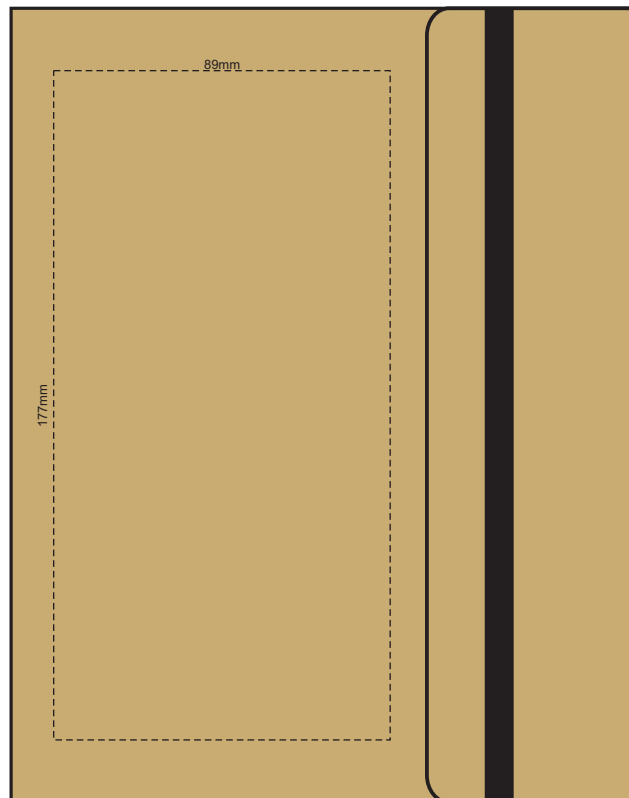

ARWORK
APPROVAL

PROOF
V1

50% Actual size
Screen Print

Product Number: T935
Product Name : Large Tuck Journal Book

Branding

Screen Print

Print Area: 89mm w x 177mm h

Screen Print

Colours Available

Finished print area : Screen Print
Finished print area :
Approx opposite positions

NEW/REPEAT ORDER/REDO/BACK ORDER

Additional Notes/Art Instructions:

*Special art instructions that needs to be noted shall be placed here.

Disclaimer noted:

Colour proofs are to be used as a guide only. Line drawing is for approximate print positional guide only. Please familiarise yourself with the product prior to approving. It is not intended to be an exact scale or detailed representation. Small details or text, including TM@©, may fill in and not be legible. Dotted lines will not be printed and are for

100% Actual size
Screen Print