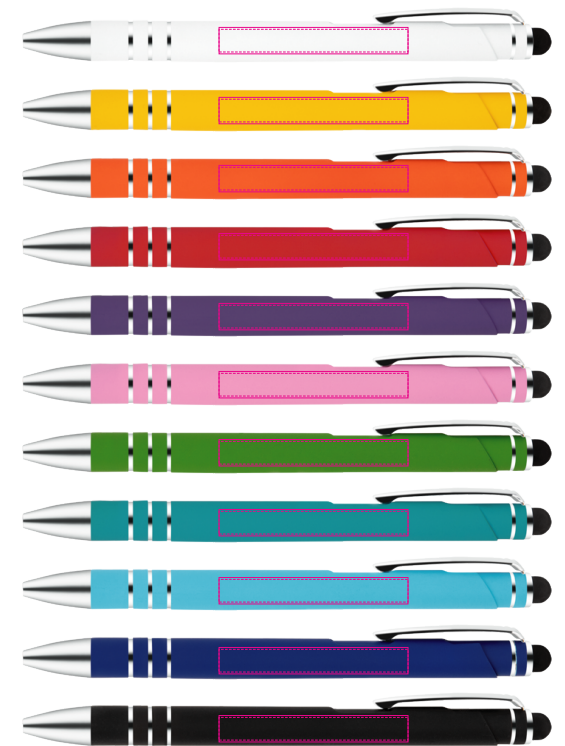

#### PRINT COLOURS AVAILABLE

- White
- Black
- Metallic Gold
- Metallic Silver

 White
  Black
  Metallic Gold
  Metallic Silver

**LASER ENGRAVE** 

**DIGITAL PRINT** 

**Below is the actual size**

**Below is 50% of actual size**

**DECORATION SIZE**

**PAD PRINT (Pen)**

Print Area: 50mmL x 7mmH